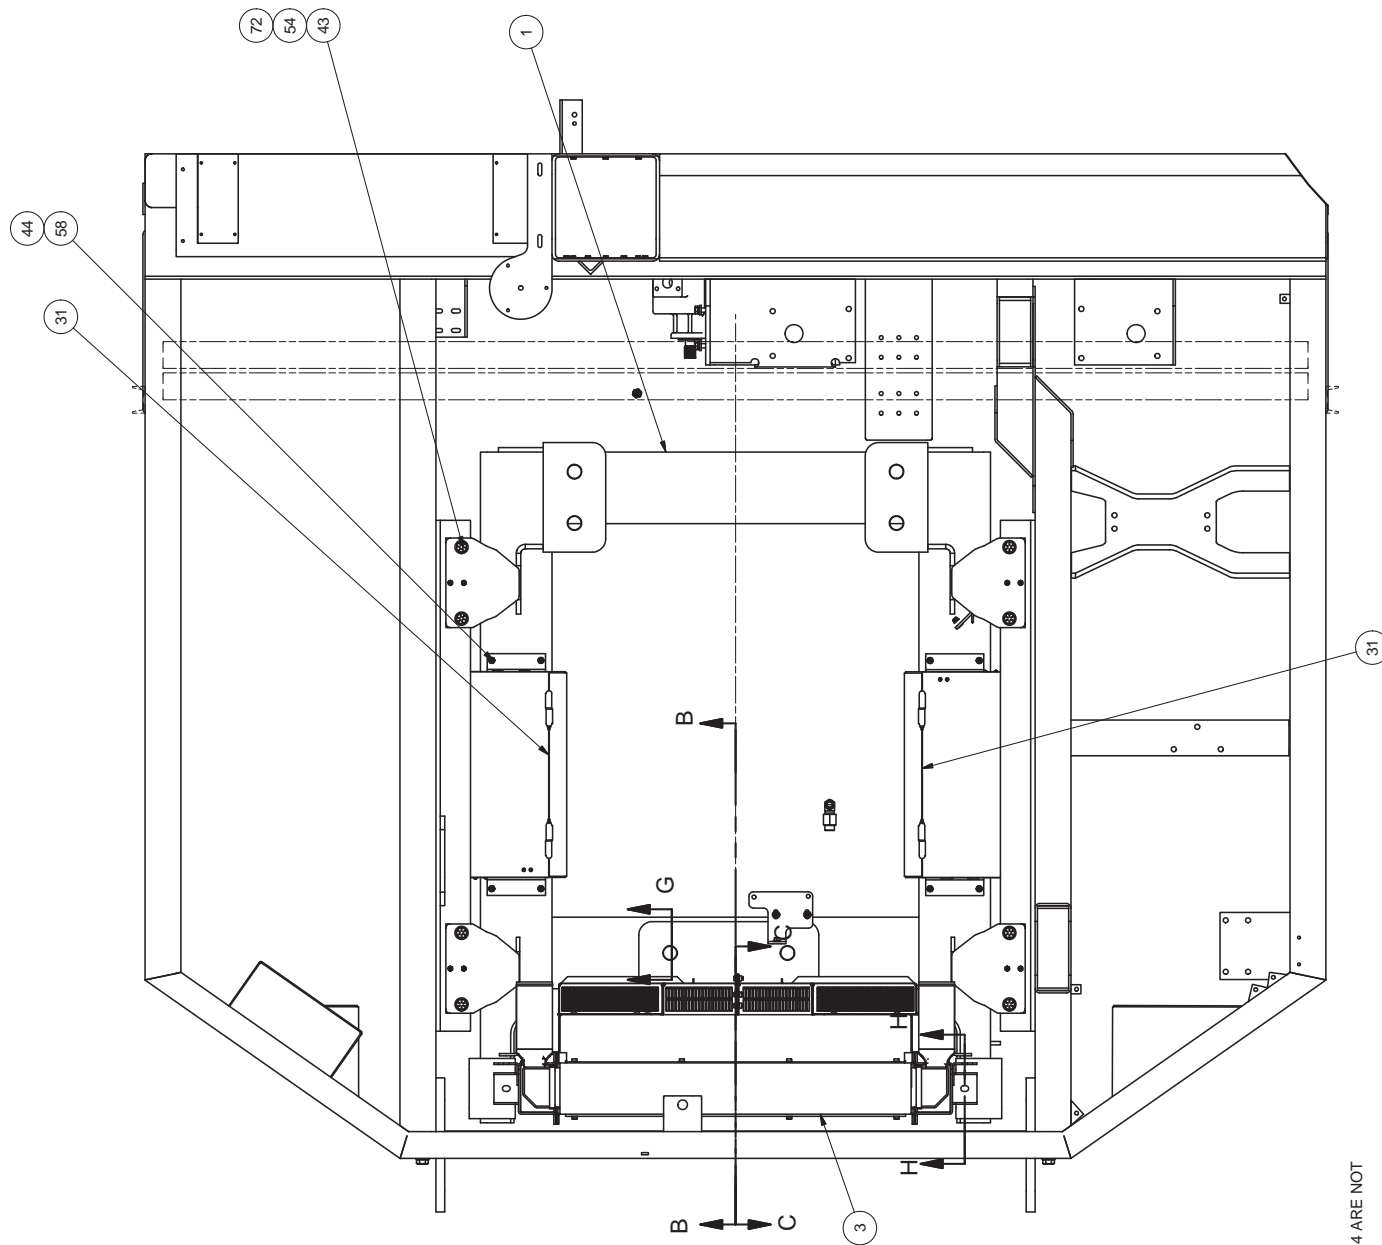

Power Unit Assembly

Item	Part No.	Qty	Description	Item	Part No.	Qty	Description
	583630		Power Unit				
1	584282	1	. Frame	48	R13811190	14	. Locknut
2	* 254843	1	. Engine	49	087-0206	1	. Tank, Surge
3	254864	1	. Cooling Pkg	50	255602	1	. Cap, Radiator
4	584738	2	. Mounting, Motor	51	R13811191	20	. Locknut
5	243488	4	. Connector	52	Y17C-1028	8	. Capscrew
6	243489	8	. Clamp	53	R13811193	2	. Locknut
7	584749	1	. Tube, Cac	54	R13811196	14	. Locknut
8	584748	1	. Tube, Cac	55	209406	1	. Fitting
9	135-0370	4	. Bearing, Engine Mounting Frame	56	R13811015	2	. Capscrew
10	* 254695	1	. Pump	57	Y09G-0528	8	. Capscrew
11	584758	1	. Tube, Cac	58	162572W	12	. Capscrew
12	584759	1	. Tube, Cac	59	221499W	10	. Capscrew
13	* 255179	1	. Pump	60	R13811039	2	. Capscrew
14	226184	1	. Gasket	61	221532W	12	. Capscrew
15	234497	6	. Vibration Dampener	62	* 254888	1	. Pump, Front Gear
16	584761	1	. Plate, Mounting	63	* 584798	1	. Converter
17	585026	1	. Mounting	64	570775	1	. Ring Gear Assembly
18	585178	1	. Cooling Package		237315	96	. Washer, Bellville
19	R569739	2	. Vibration Dampener		237316	24	. Nut
20	255199	1	. Blade, Fan		570735	1	. Ring Gear
21	R1929619	6	. Washer		570776	24	. Stud
22	539968	3	. Sleeve, Pump	65	* 251716	1	. Pump, Hydraulic
23	584668	2	. Plate, Baffle	66	200454W	8	. Capscrew
24	505499	2	. Gasket	67	R13801850	2	. Capscrew
25	CLP0035752	1	. 4" H. D. Exhaust Clamp	68	033-0438	1	. Cap, End
26	246908	1	. Sensor, Temp	69	209752	1	. Fitting
27	120-0182	1	. Oil Press Sender	70	213883	1	. Fitting
28	228784	1	. Sensor, Magnetic Speed	71	068-0134	1	. Plate, Expansion
29	R12573159	1	. Gauge, Temp	72	177192W	8	. Capscrew
30	085-0237	1	. Switch, Pressure	73	00223459	6	. Capscrew
31	118-0121	2	. Box, Battery	74	211791	2'	. Hose, Radiator
32	249106	1	. Switch, Batt Disconnect	75	209451	1	. Fitting
33	225369	8	. T-Bolt Clamp	76	209412	1	. Fitting
34	R1313986	12	. Stud	77	245782	1	. Hose Assembly
35	CLP0035751	1	. 2-1/2"H.D. Exhaust Clamp	78	244619	1	. Hose Assembly
36	208264	4	. Grommet	79	R12194	1	. Hose Assembly
37	R616796	2	. Washer	80	23551	4'	. Hose, Bulk
38	578361	12	. Washer	81	232869	2	. T-Bolt Clamp
39	R13811085	6	. Capscrew	82	247072	1	. Fitting
40	00103340	8	. Washer	83	209417	1	. Fitting
41	230282	28	. Washer	84	243553	1	. Fitting
42	239519	2	. Washer	91	584118	1	. Bracket
43	R13811457	22	. Washer	92	584119	1	. Plate, Mounting
44	234135	16	. Lockwasher	108	575334	2	. Angle
45	200603	12	. Lockwasher	109	575336	4	. Holddown, Battery
46	234665	14	. Lockwasher	111	200220	2	. Battery
47	223694	8	. Lockwasher				

* See Separate Coverage

ITEM 27, 29, 30, 64 ARE NOT SHOWN