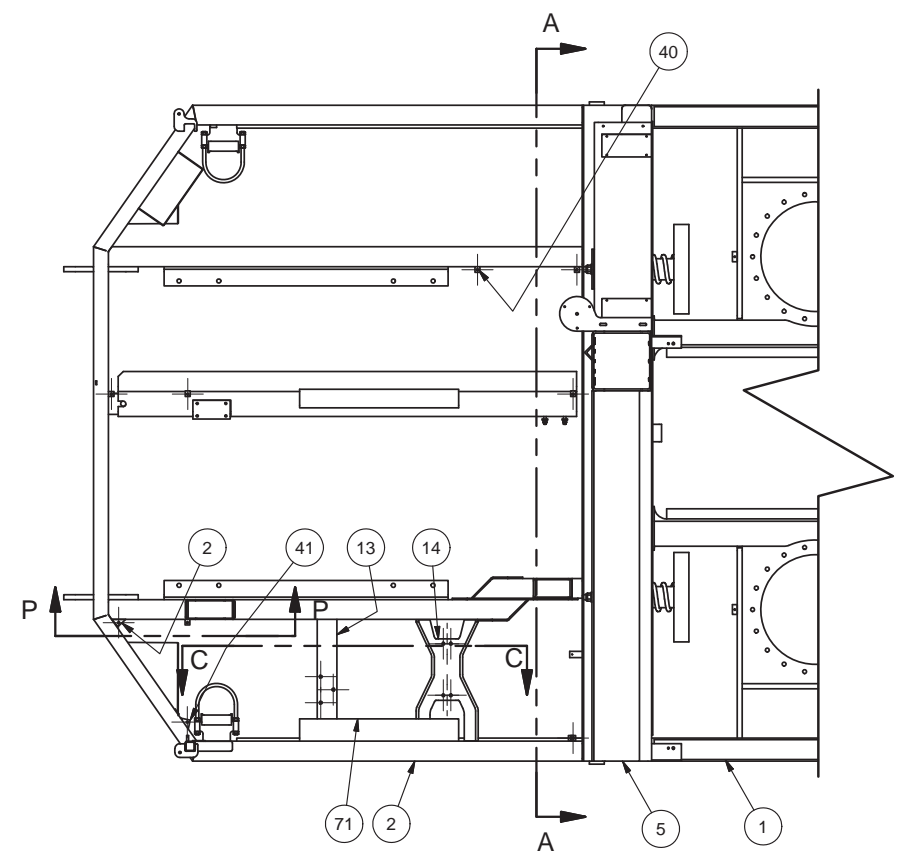

SECTION B-B