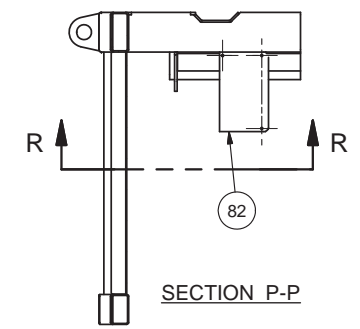

SECTION P-P