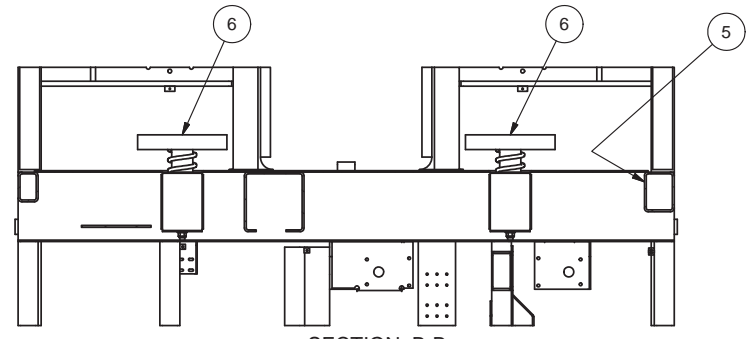

SECTION B-B