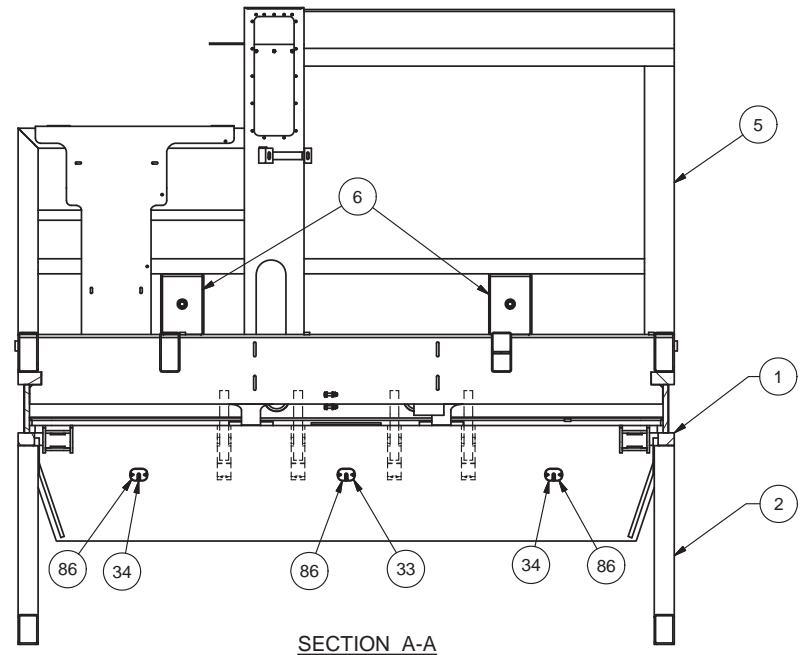

Frame Group

Frame Group

Item	Part No.	Qty	Description	Item	Part No.	Qty	Description
	583628		Frame Group				
1	583875	1	. Frame, Main	42	578811	1	. Plate, Mounting
2	584301	1	. Frame	43	583571	1	. Plate, Mounting
3	584580	1	. Door Group, RH Engine Comp	52	584661	4	. Door Stop Assembly
4	584581	1	. Door Group, LH Engine Comp	53	584662	2	. Door Stop Assembly
5	584551	1	. Guard, Cab	60	025-0140	2	. Handle, Grab
6	164-0078	2	. Bumper Stop Assembly	61	584574	1	. Plate, RH Panel
7	584356	1	. Cab Mount	62	584619	1	. Support, Mirror
8	584360	1	. Cab Mount	64	584588	2	. Handle, Grab
9	584353	1	. Cab Mount	65	584572	2	. Step, RH
10	584575	1	. Plate, LH Panel	66	584573	2	. Step, LH
11	584568	1	. Bumper/Grill Installation	67	176-0089	4PK	. Stop, Door
12	584584	2	. Pocket, Step	68	004-1834	4	. Bracket, Snubber
13	584593	1	. Channel	70	R19866	4	. Hinge
14	584592	1	. Bracket, Mounting	71	579006	1	. Step
15	584594	1	. Plate, Mounting	72	579002	1	. Plate, Angle
16	584595	1	. Plate, Mounting	73	584576	2	. Hinge
17	584600	1	. Plate, Mounting	74	196-0385	10	. Block, Tapping
18	584627	1	. Plate, LH Deck	75	162572W	34	. Capscrew
19	584628	1	. Plate, LH Deck	76	201567	34	. Lockwasher
20	584626	1	. Plate, LH Deck	77	585041	1	. Support, Mirror
21	584625	1	. Plate, RH Deck	78	585064	1	. Plate, Cover
23	025-0108	2	. Handle	79	581336	2	. Bracket
24	584590	4	. Handle, Grab	80	581354	2	. Bracket
25	R13811451	8	. Washer	81	579435	2	. Bar, Tap
27	Y25G-0820	7	. Capscrew	82	583869	1	. Plate, Mounting
28	223587	4	. Nut	83	584884	1	. Bracket
29	221574W	4	. Capscrew	84	585106	2	. Bar, Tap
30	R13575	1	. Bar	85	582947	1	. Bar, Mounting
31	18720W	7	. Capscrew	86	585182	3	. Plate, Cover
32	585035	1	. Plate, Filler	87	585183	4	. Bar, Square
33	585180	1	. Cover	88	585184	4	. Chain
34	585181	2	. Cover	89	218164	8	. Link, Connecting
37	584631	1	. Door, Deck	90	563490	2	. Bar
38	584632	1	. Door, Deck	91	R13811443	6	. Washer
40	196-0294	6	. Block, Tapping	92	R13811189	6	. Locknut
41	196-0296	1	. Block, Tapping				