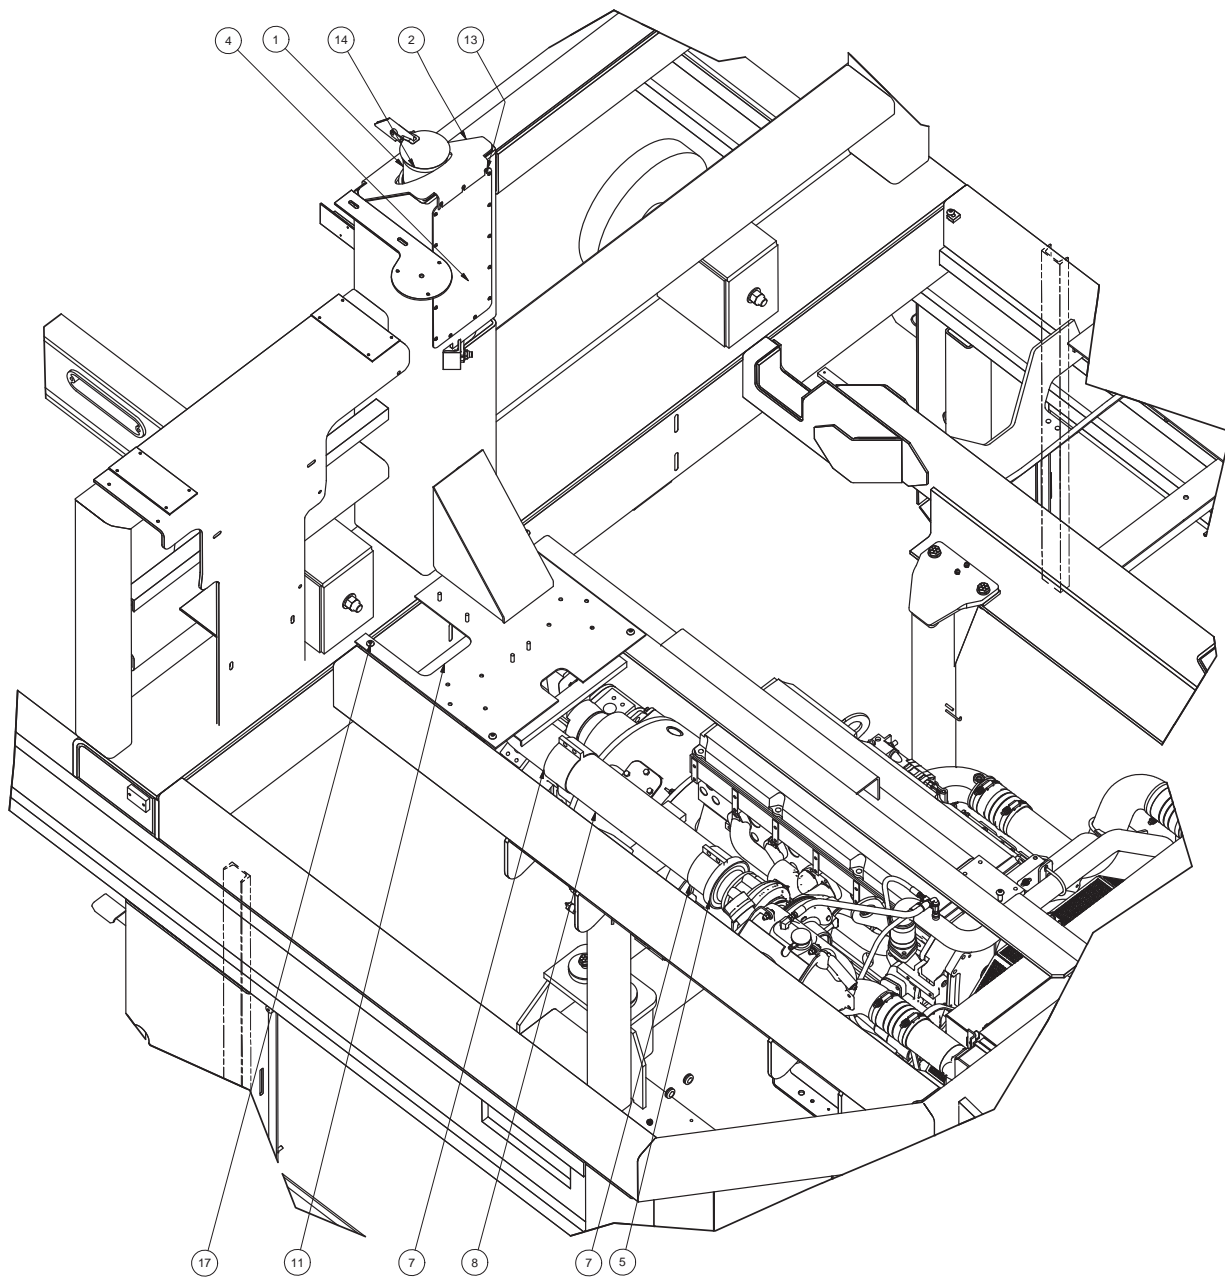

Exhaust System

Exhaust System

Item	Part No.	Qty	Description	Item	Part No.	Qty	Description
	583623		Exhaust System				
1	584676	1	. Tube	11	584629	1	. Panel, Deck
2	033-0434	1	. Cap	12	R13811195	4	. Locknut
3	208241	2	. Clamp	13	R13810993	18	. Capscrew
4	211-0048	1	. Muffler	14	208253	1	. Cap, Rain
5	046-0336	1	. Connector Kit	15	584669	1	. Spacer Plate
6	584672	1	. Tube	16	R13802631	4	. Washer
7	226586	2	. Seal Clamp	17	Y25G-0820	4	. Capscrew
8	218140	2'	. Tube, Flex	18	585029	1	. Plate, Cover
9	070-0580	1	. Clamp	19	585192	1	. Exhaust Blanket Installation