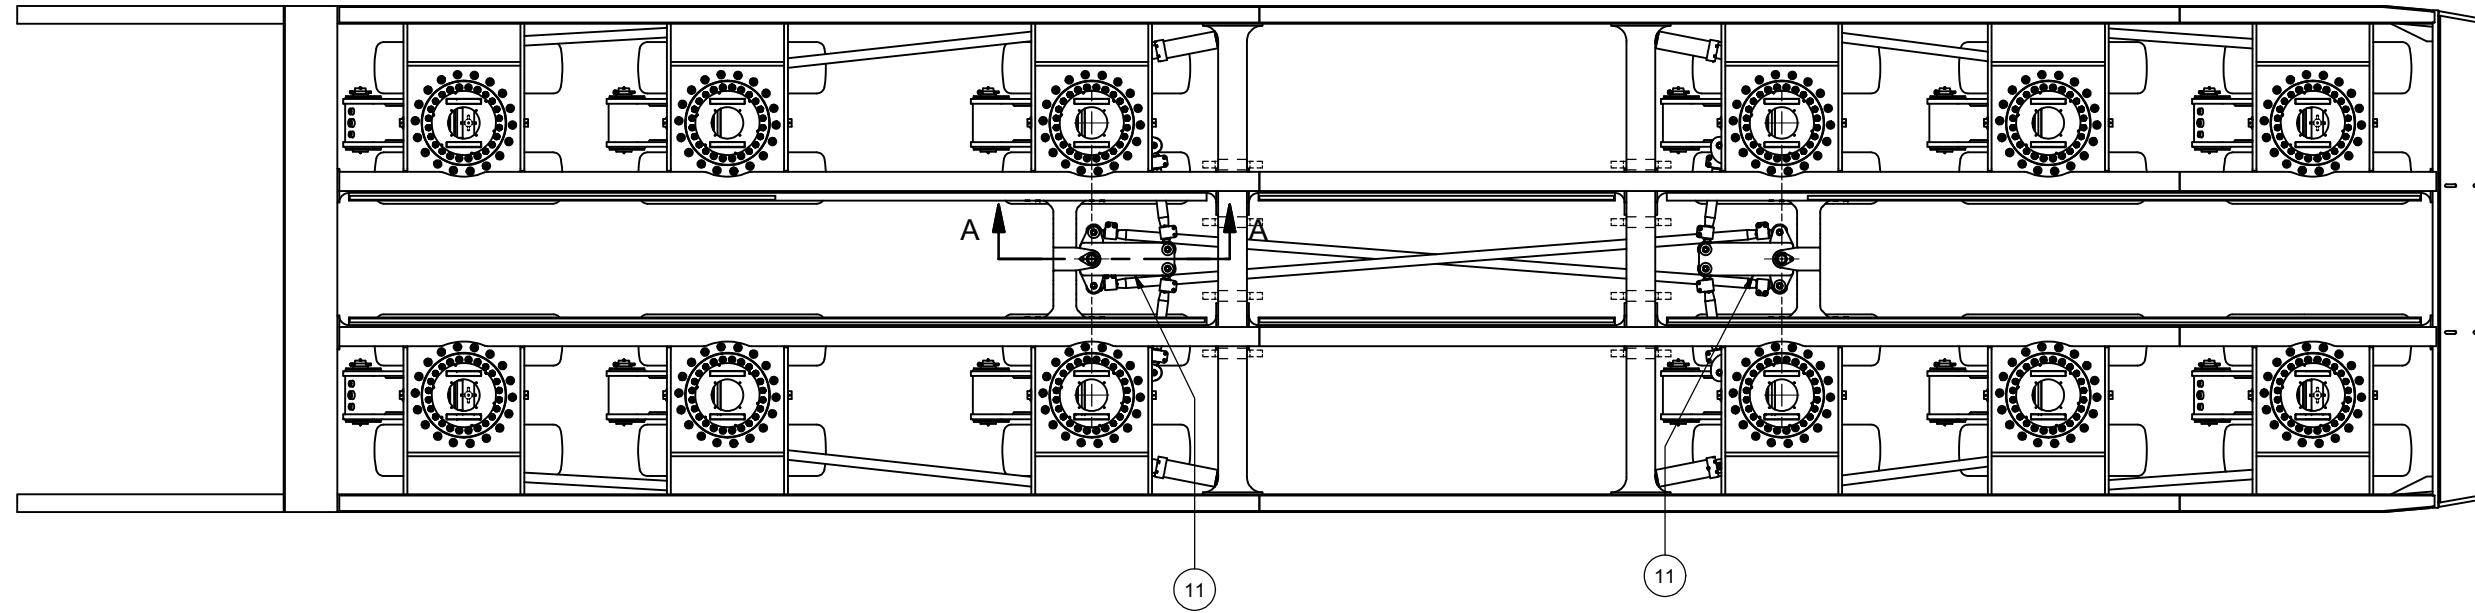

Steering Layout

Steering Layout

Item	Part No.	Qty	Description	Item	Part No.	Qty	Description
	583619		Steering Layout				
1	* 584643	4	. Cylinder Assembly, Steering	17	584011	2	. Steering Arm
2	* 584646	2	. Rod Assembly, Axle 1-2	18	584012	2	. Arm
3	* 584647	2	. Rod Assembly, Axle 2-3	19	584013	2	. Arm
4	* 584648	4	. Rod Assembly, Timing	20	583950	4	. Mounting Plate
5	* 584649	2	. Rod Assembly, Timing	21	584652	2	. Pin
6	* 584650	2	. Rod Assembly, Axle 6-7	22	071-0662	4	. Bushing
7	* 584651	2	. Rod Assembly, Axle 7-8	23	035-0552	4	. Seal
8	*a 255069	36	. Pin, Expander	24	R13801791	2	. Capscrew
9	583943	2	. Pivot	25	169337W	32	. Capscrew
10	584644	4	. Anchor	26	230018	32	. Capscrew
11	584645	2	. Crank	27	R14645	64	. Capscrew
12	584007	2	. Steering Arm	28	R13805170	96	. Locknut
13	584008	2	. Steering Arm	29	234175	192	. Hard Washer
14	584009	4	. Steering Arm	30	223187	32	. Flat Washer
15	584010	2	. Steering Arm	31	233882	2	. Flat Washer

* See Separate Coverage

*a See 80-889 for Service Instructions

SECTION D-D