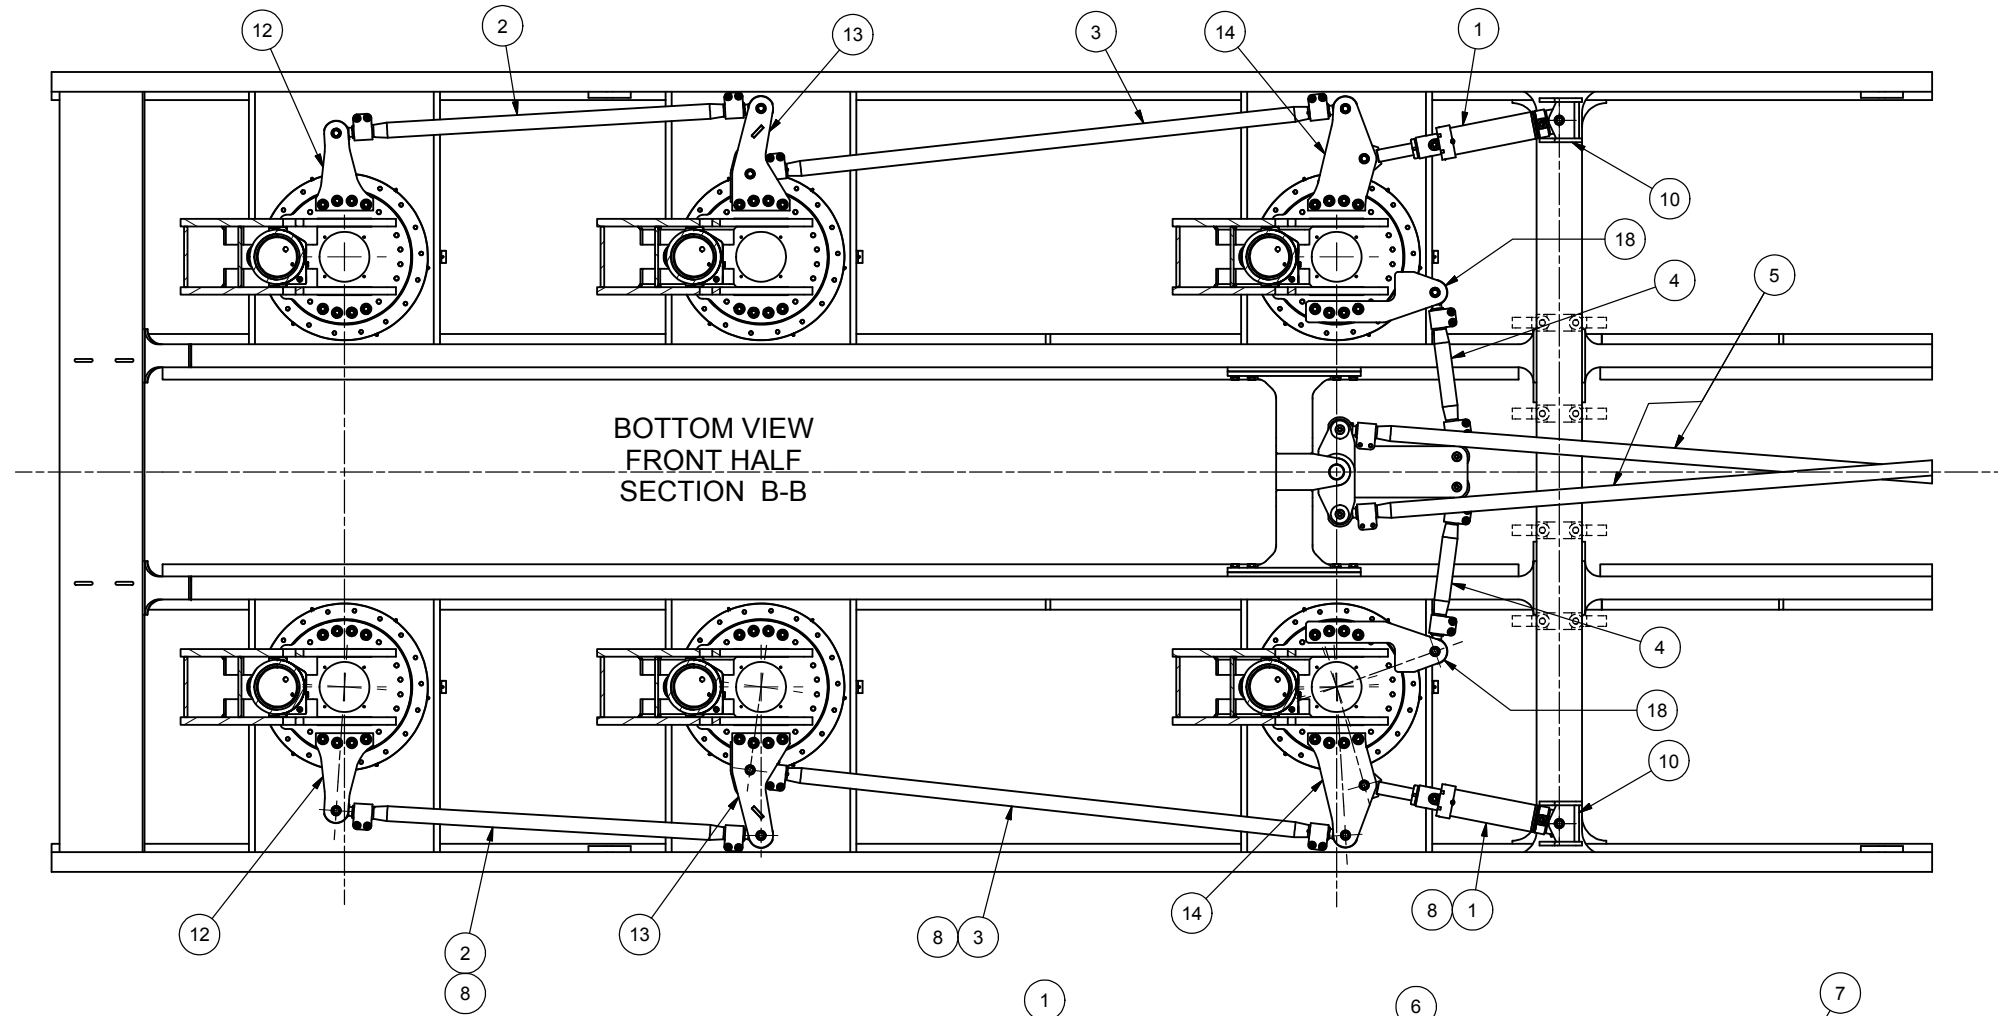

Steering Layout

Steering Layout

Item	Part No.	Qty	Description	Item	Part No.	Qty	Description
	583619		Steering Layout				
1	* 584643	4	. Cylinder Assembly, Steering	17	584011	2	. Steering Arm
2	* 584646	2	. Rod Assembly, Axle 1-2	18	584012	2	. Arm
3	* 584647	2	. Rod Assembly, Axle 2-3	19	584013	2	. Arm
4	* 584648	4	. Rod Assembly, Timing	20	583950	4	. Mounting Plate
5	* 584649	2	. Rod Assembly, Timing	21	584652	2	. Pin
6	* 584650	2	. Rod Assembly, Axle 6-7	22	071-0662	4	. Bushing
7	* 584651	2	. Rod Assembly, Axle 7-8	23	035-0552	4	. Seal
8	*a 255069	36	. Pin, Expander	24	R13801791	2	. Capscrew
9	583943	2	. Pivot	25	169337W	32	. Capscrew
10	584644	4	. Anchor	26	230018	32	. Capscrew
11	584645	2	. Crank	27	R14645	64	. Capscrew
12	584007	2	. Steering Arm	28	R13805170	96	. Locknut
13	584008	2	. Steering Arm	29	234175	192	. Hard Washer
14	584009	4	. Steering Arm	30	223187	32	. Flat Washer
15	584010	2	. Steering Arm	31	233882	2	. Flat Washer

* See Separate Coverage

*a See 80-889 for Service Instructions

SECTION D-D