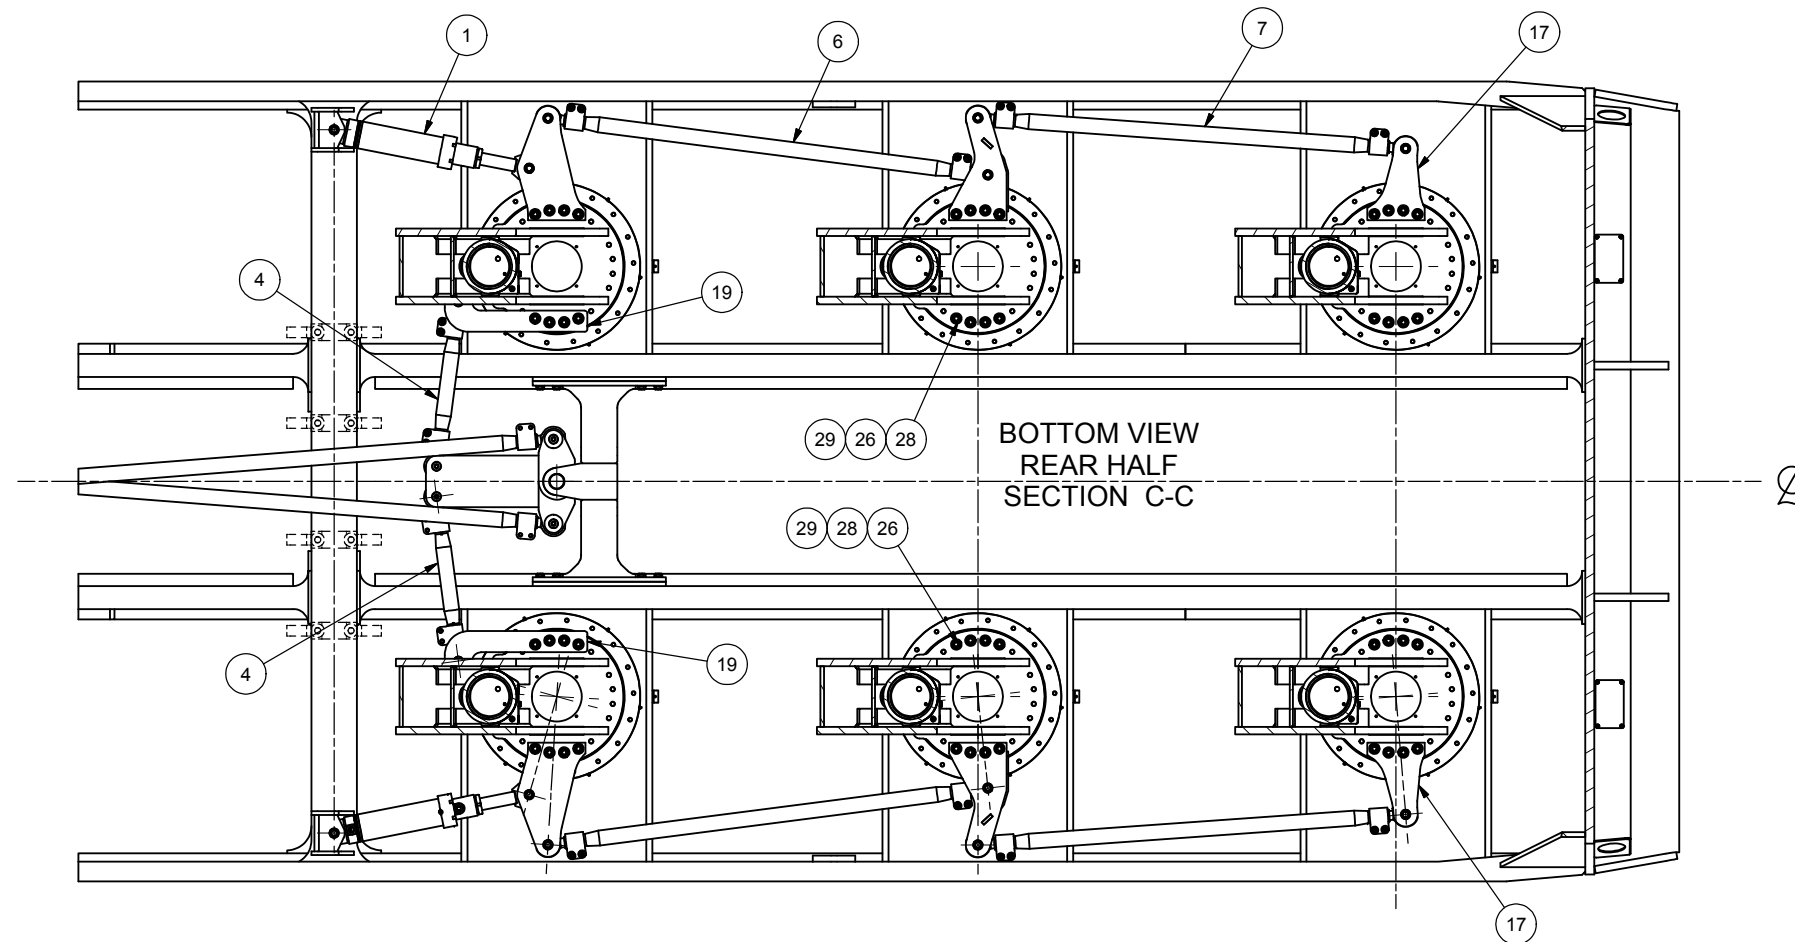

Steering Layout

Steering Layout

Item	Part No.	Qty	Description	Item	Part No.	Qty	Description
	583619		Steering Layout				
1	* 584643	4	. Cylinder Assembly, Steering	17	584011	2	. Steering Arm
2	* 584646	2	. Rod Assembly, Axle 1-2	18	584012	2	. Arm
3	* 584647	2	. Rod Assembly, Axle 2-3	19	584013	2	. Arm
4	* 584648	4	. Rod Assembly, Timing	20	583950	4	. Mounting Plate
5	* 584649	2	. Rod Assembly, Timing	21	584652	2	. Pin
6	* 584650	2	. Rod Assembly, Axle 6-7	22	071-0662	4	. Bushing
7	* 584651	2	. Rod Assembly, Axle 7-8	23	035-0552	4	. Seal
8	*a 255069	36	. Pin, Expander	24	R13801791	2	. Capscrew
9	583943	2	. Pivot	25	169337W	32	. Capscrew
10	584644	4	. Anchor	26	230018	32	. Capscrew
11	584645	2	. Crank	27	R14645	64	. Capscrew
12	584007	2	. Steering Arm	28	R13805170	96	. Locknut
13	584008	2	. Steering Arm	29	234175	192	. Hard Washer
14	584009	4	. Steering Arm	30	223187	32	. Flat Washer
15	584010	2	. Steering Arm	31	233882	2	. Flat Washer

* See Separate Coverage

*a See 80-889 for Service Instructions

SECTION D-D