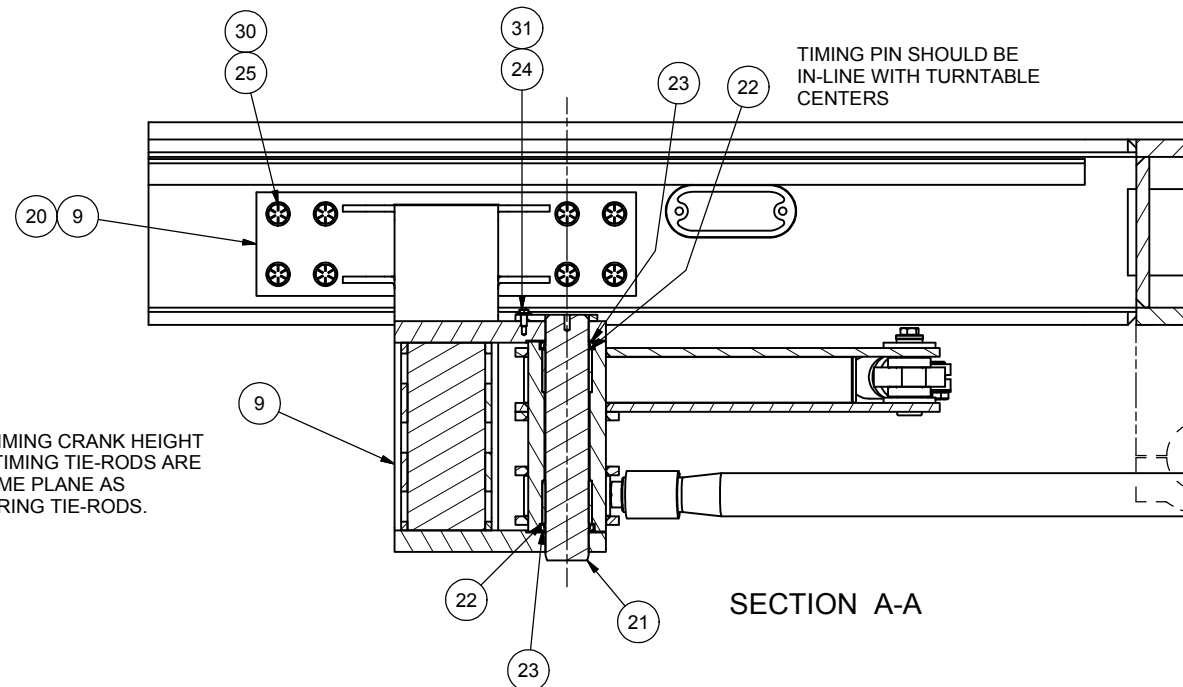

Steering Layout

Item	Part No.	Qty	Description	Item	Part No.	Qty	Description
	583619		Steering Layout				
1	* 584643	4	. Cylinder Assembly, Steering	17	584011	2	. Steering Arm
2	* 584646	2	. Rod Assembly, Axle 1-2	18	584012	2	. Arm
3	* 584647	2	. Rod Assembly, Axle 2-3	19	584013	2	. Arm
4	* 584648	4	. Rod Assembly, Timing	20	583950	4	. Mounting Plate
5	* 584649	2	. Rod Assembly, Timing	21	584652	2	. Pin
6	* 584650	2	. Rod Assembly, Axle 6-7	22	071-0662	4	. Bushing
7	* 584651	2	. Rod Assembly, Axle 7-8	23	035-0552	4	. Seal
8	*a 255069	36	. Pin, Expander	24	R13801791	2	. Capscrew
9	583943	2	. Pivot	25	169337W	32	. Capscrew
10	584644	4	. Anchor	26	230018	32	. Capscrew
11	584645	2	. Crank	27	R14645	64	. Capscrew
12	584007	2	. Steering Arm	28	R13805170	96	. Locknut
13	584008	2	. Steering Arm	29	234175	192	. Hard Washer
14	584009	4	. Steering Arm	30	223187	32	. Flat Washer
15	584010	2	. Steering Arm	31	233882	2	. Flat Washer

* See Separate Coverage

*a See 80-889 for Service Instructions