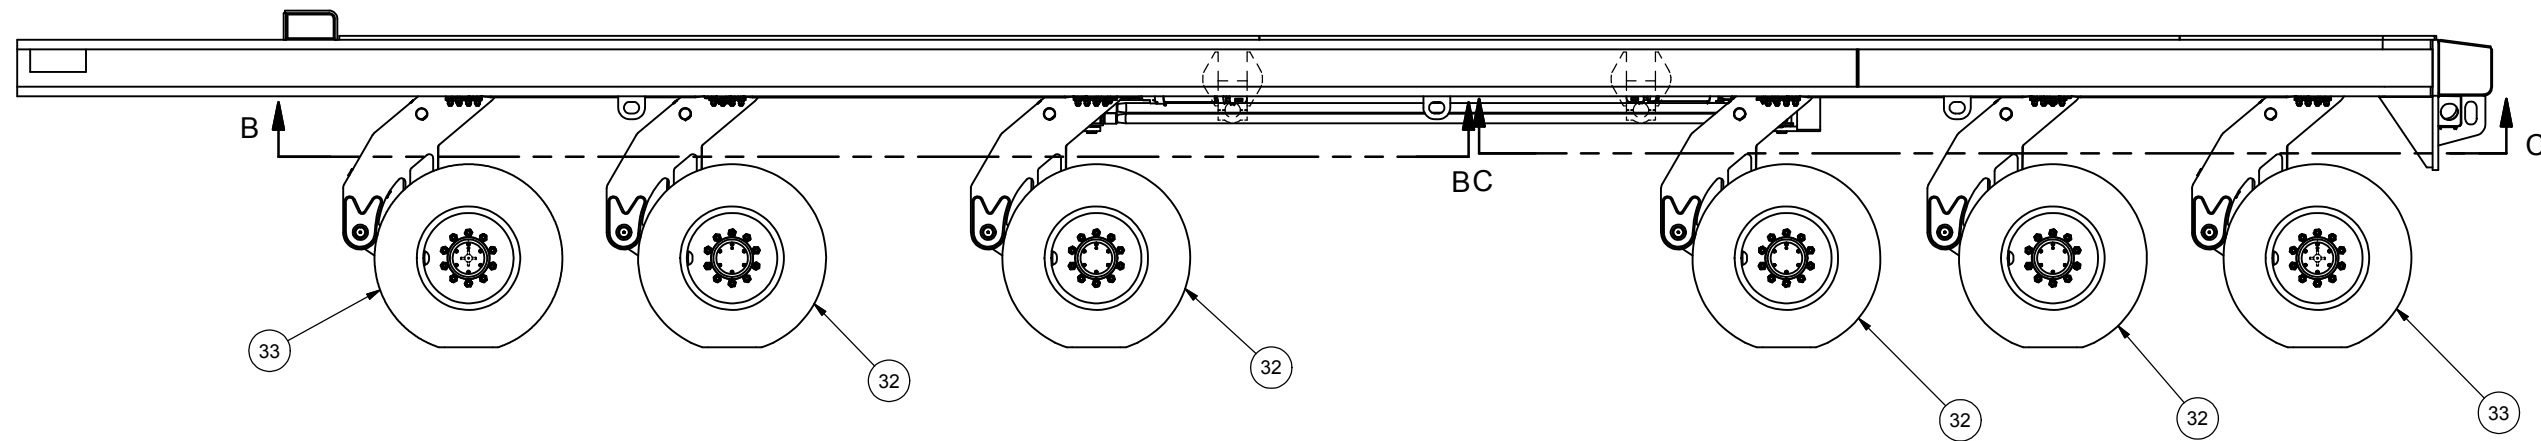

Steering Layout

Steering Layout

Item	Part No.	Qty	Description	Item	Part No.	Qty	Description
	583619		Steering Layout				
1	* 584643	4	. Cylinder Assembly, Steering	17	584011	2	. Steering Arm
2	* 584646	2	. Rod Assembly, Axle 1-2	18	584012	2	. Arm
3	* 584647	2	. Rod Assembly, Axle 2-3	19	584013	2	. Arm
4	* 584648	4	. Rod Assembly, Timing	20	583950	4	. Mounting Plate
5	* 584649	2	. Rod Assembly, Timing	21	584652	2	. Pin
6	* 584650	2	. Rod Assembly, Axle 6-7	22	071-0662	4	. Bushing
7	* 584651	2	. Rod Assembly, Axle 7-8	23	035-0552	4	. Seal
8	*a 255069	36	. Pin, Expander	24	R13801791	2	. Capscrew
9	583943	2	. Pivot	25	169337W	32	. Capscrew
10	584644	4	. Anchor	26	230018	32	. Capscrew
11	584645	2	. Crank	27	R14645	64	. Capscrew
12	584007	2	. Steering Arm	28	R13805170	96	. Locknut
13	584008	2	. Steering Arm	29	234175	192	. Hard Washer
14	584009	4	. Steering Arm	30	223187	32	. Flat Washer
15	584010	2	. Steering Arm	31	233882	2	. Flat Washer

* See Separate Coverage

*a See 80-889 for Service Instructions

SECTION D-D