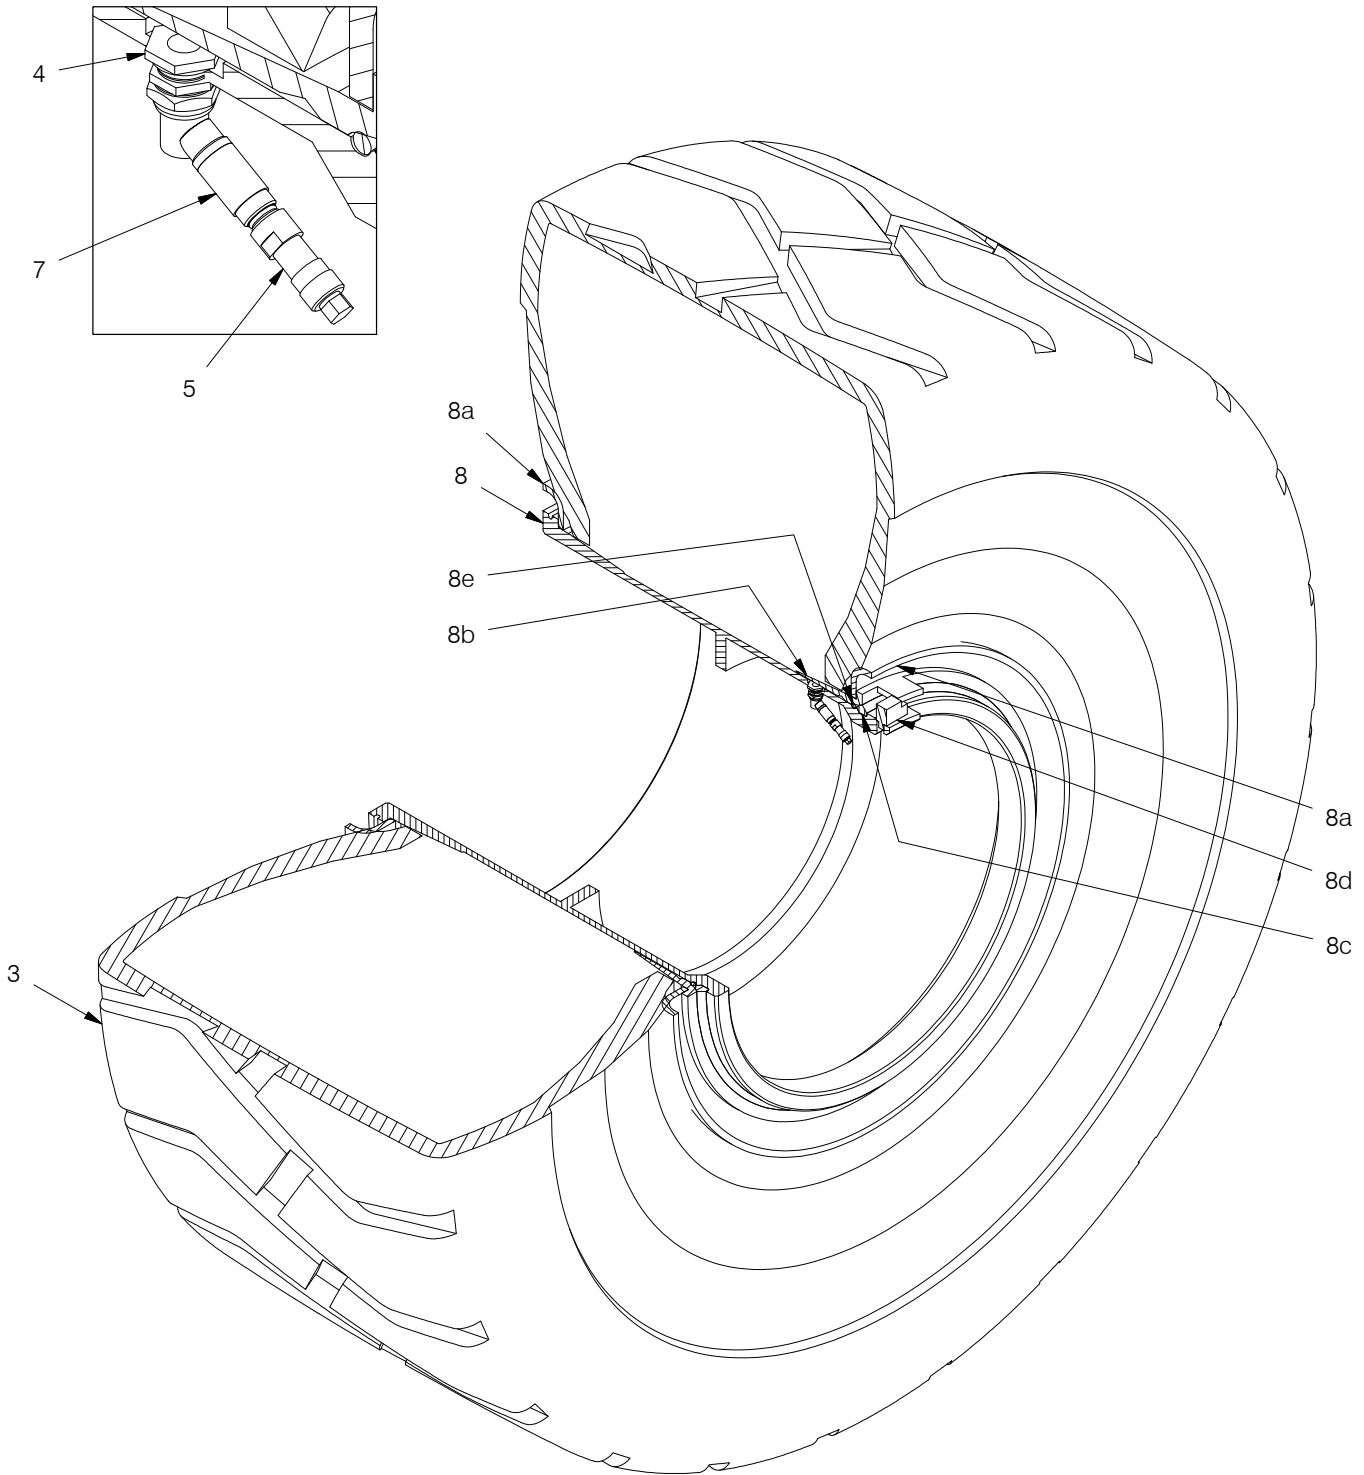

Wheels & Tires

Front Wheel Assembly

Wheels & Tires

Item	Part No.	Qty	Description	Item	Part No.	Qty	Description
583114 Wheels & Tires							
1	*a 206745	2	. Adapter	8c	???	2	.. Lock Ring
2	249519	2	. Tire	8d	???	2	.. Driver Key
3	249520	2	. Tire	8e	206062	2	.. O-Ring
4	221834	4	. Spud Assembly	14	511428	2	. Rim Base Assembly
5	221835	4	. Housing, Core	14a	204602	2	.. Cup, Bearing
6	221836	2	. Stem, Valve	14b	204639	2	.. Cup, Bearing
7	222244	2	. Stem, Valve	15	202941	4	. Flange
8	583120	2	. Wheel Assembly	16	202959	2	. Bead Seat
8a	???	4	.. Side Ring	17	202960	2	. Ring, Lock
8b	???	2	.. Bead Band	18	225495	2	. O-Ring

*a Use as required

Rear Wheel Assembly