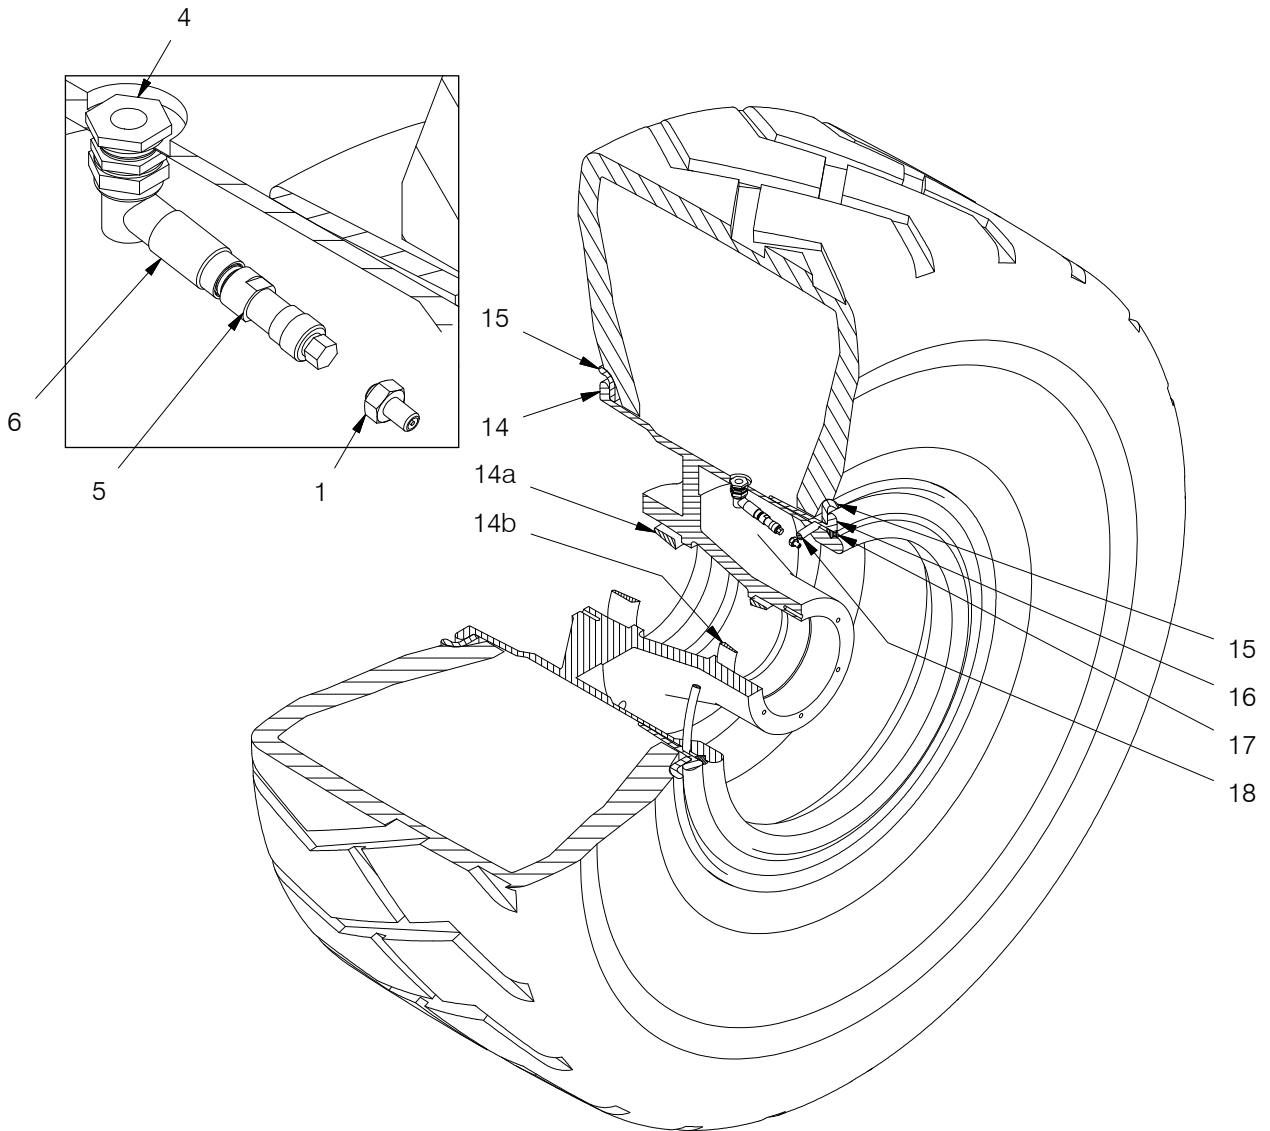

Wheels & Tires

Front Wheel Assembly

Wheels & Tires

Item	Part No.	Qty	Description	Item	Part No.	Qty	Description
583114 Wheels & Tires							
1	*a 206745	2	. Adapter	8c	???	2	.. Lock Ring
2	249519	2	. Tire	8d	???	2	.. Driver Key
3	249520	2	. Tire	8e	206062	2	.. O-Ring
4	221834	4	. Spud Assembly	14	511428	2	. Rim Base Assembly
5	221835	4	. Housing, Core	14a	204602	2	.. Cup, Bearing
6	221836	2	. Stem, Valve	14b	204639	2	.. Cup, Bearing
7	222244	2	. Stem, Valve	15	202941	4	. Flange
8	583120	2	. Wheel Assembly	16	202959	2	. Bead Seat
8a	???	4	.. Side Ring	17	202960	2	. Ring, Lock
8b	???	2	.. Bead Band	18	225495	2	. O-Ring

*a Use as required

Rear Wheel Assembly