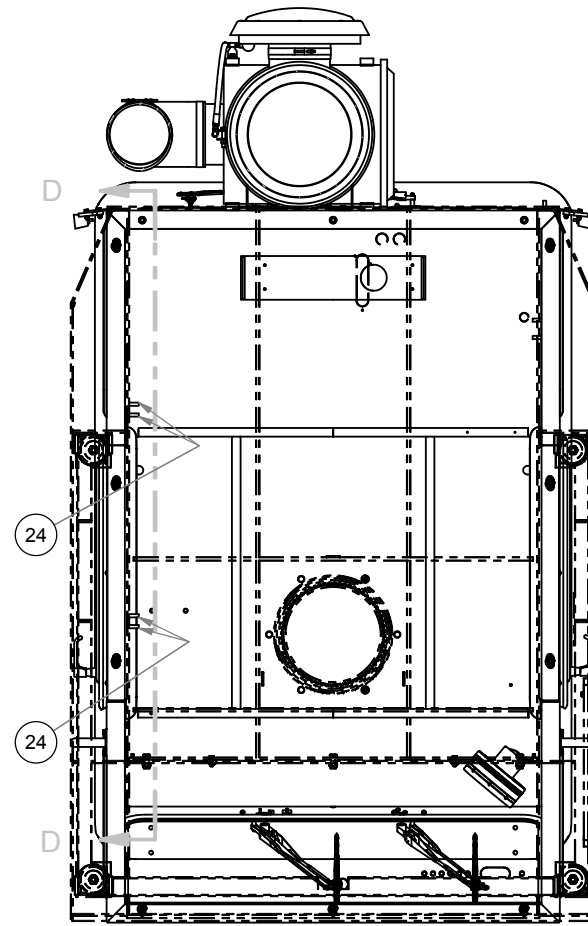

SECTION C-C

SECTION D-D
STUD LOCATIONS