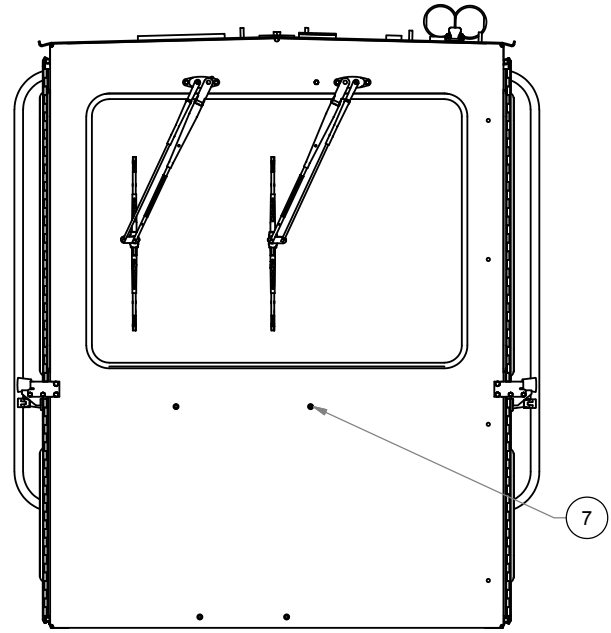

SECTION C-C

SECTION D-D
STUD LOCATIONS