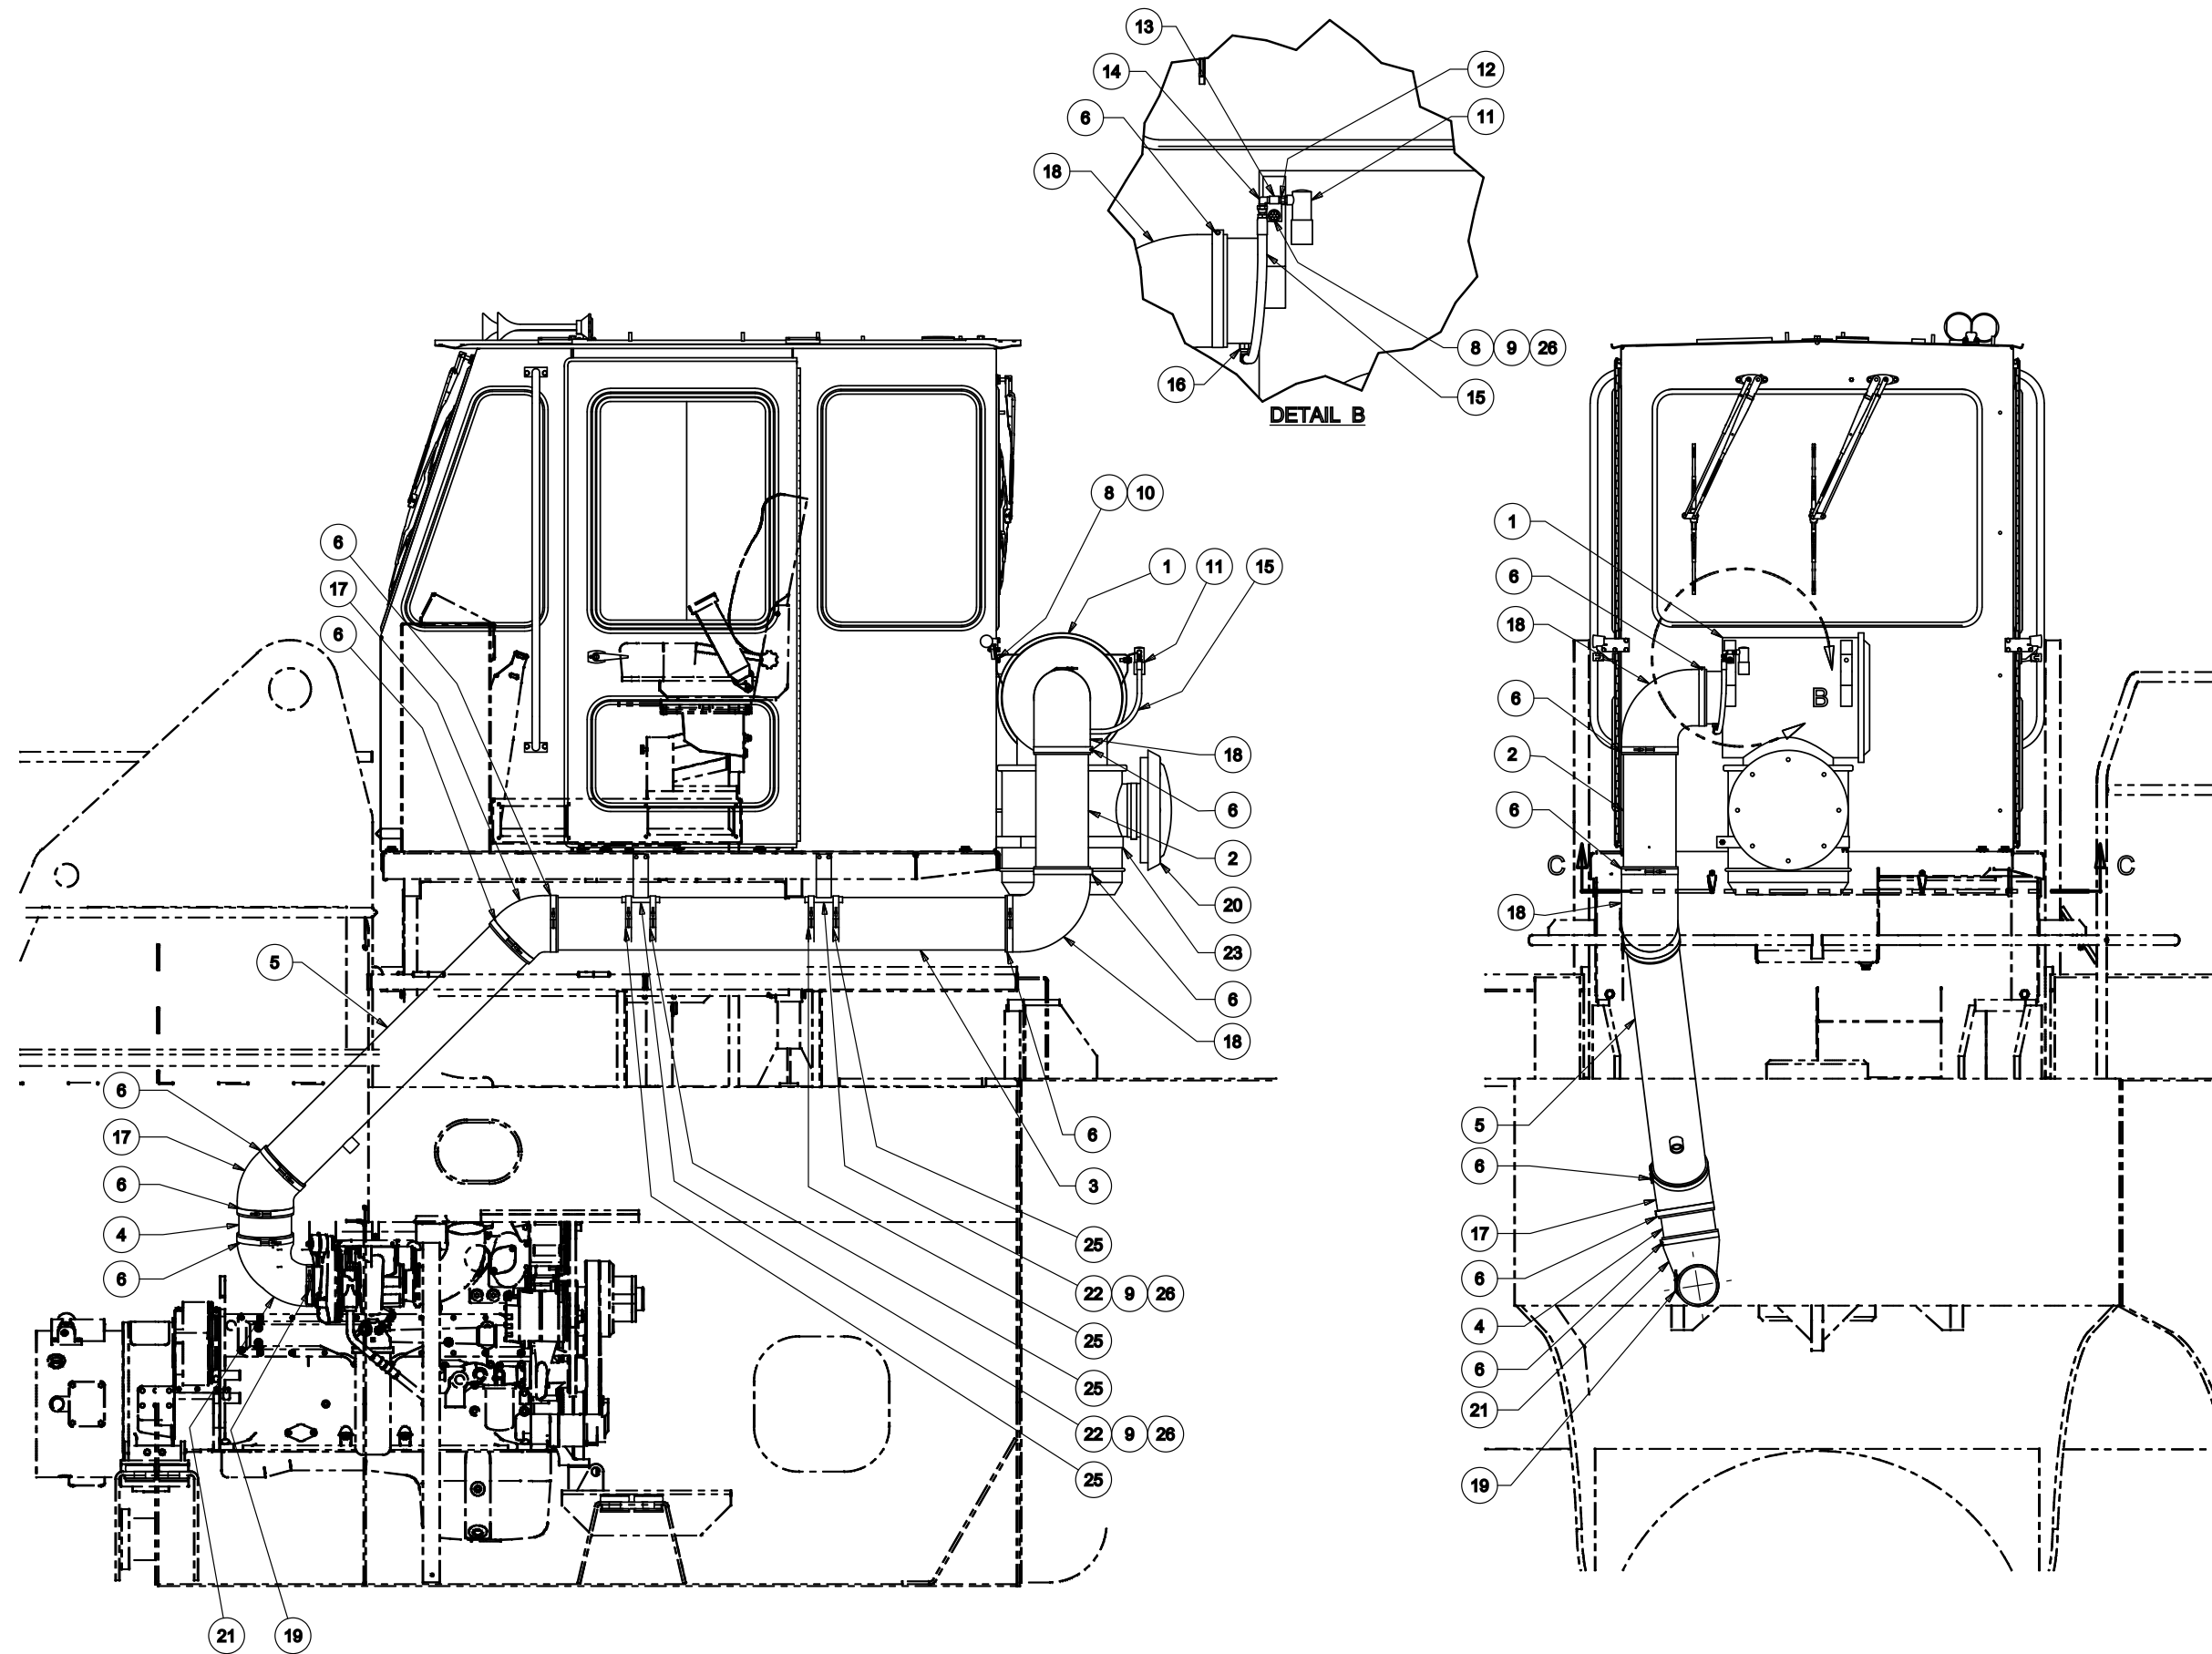

Air Cleaner Installation

Air Cleaner Installation

Item	Part No.	Qty	Description	Item	Part No.	Qty	Description
	583113		Air Cleaner Installation				
1	* 224214	1	. Air Filter	14	209317	1	. Fitting
2	579593	1	. Tube,Air	15	207856	1	. Hose Assembly
3	563892	1	. Tube,Air	16	225132	1	. Fitting
4	556944	1	. Tube	17	224226	2	. Elbow
5	583333	1	. Tube Weldment,Air Intake	18	208234	2	. Elbow
6	210631	11	. T-Bolt Clamp	19	207148	1	. T-Bolt Clamp
7	241059	4	. Insert	20	211601	1	. Air Inlet Hood
8	221499W	5	. Capscrew	21	239531	1	. Elbow
9	223654	5	. Locknut	22	570696	2	. Bracket Weldment
10	201570	4	. Spring Washer	23	205274	1	. Band, Mounting
11	208136	1	. Indicator	24	236572	4	. Stud, Weld
12	208137	1	. Filter, Restriction	25	216609	4	. T-Bolt Clamp
13	508790	1	. Bracket Assembly	26	R13806980	6	. Flat Washer

* See Separate Coverage

SECTION C-C

SECTION D-D
STUD LOCATIONS