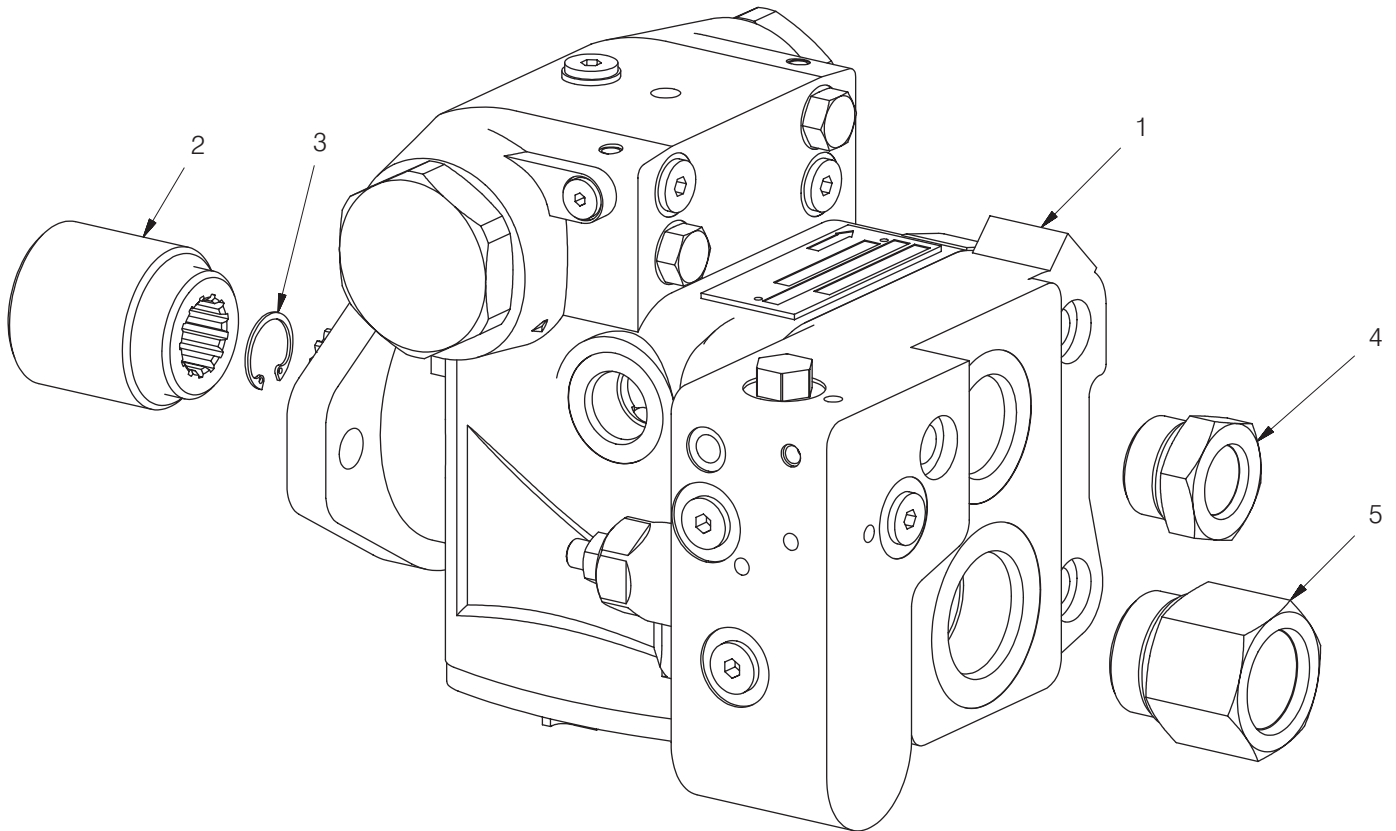

Kit, Brake Pump with 7/8" Shaft

Item	Part No.	Qty	Description	Item	Part No.	Qty	Description
	583103		Kit, Brake Pump with 7/8" Shaft				
1	253482	1	. Pump, Piston	4	*a 29183	1	. Fitting
2	253483	1	. Coupler, Pump	5	*a 218181	1	. Fitting
3	253484	1	. Ring, Snap				