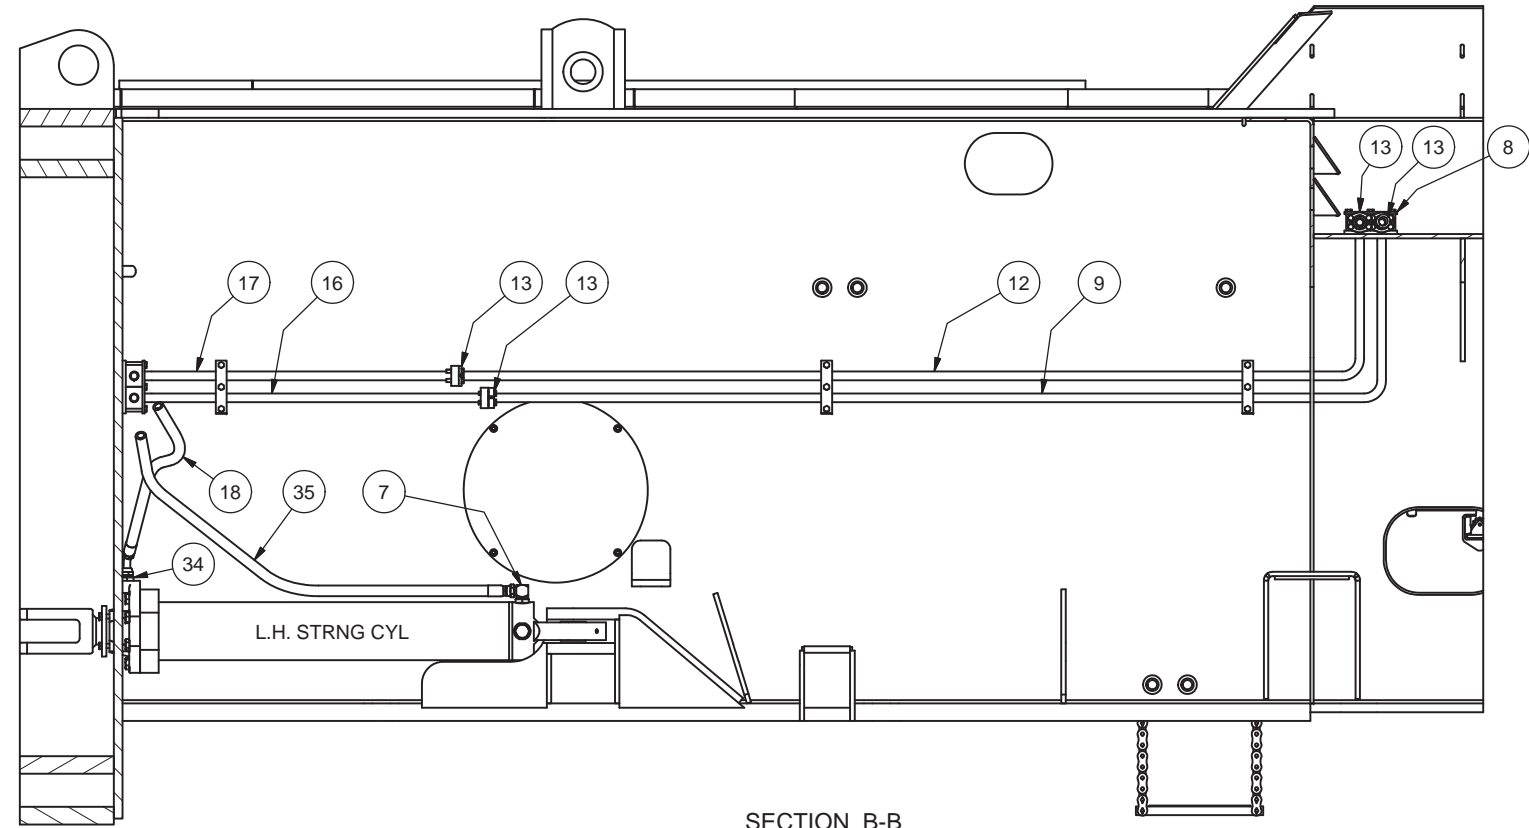

SECTION B-B