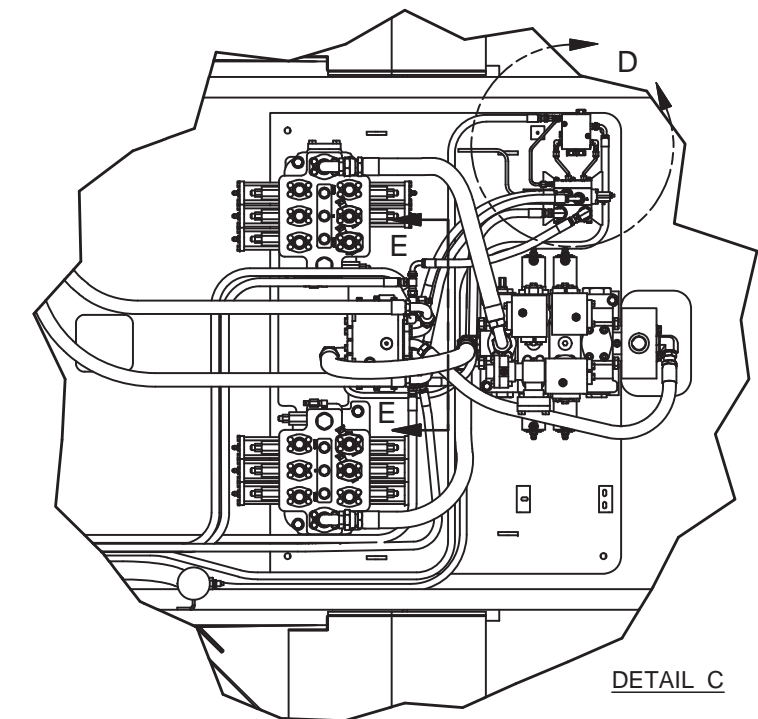

Hydraulic System - Steering

Hydraulic System - Steering

Item	Part No.	Qty	Description	Item	Part No.	Qty	Description
	583064		Hydraulic System - Steering				
1	209805	3	. Fitting	32	249800	1	. Hose Assembly
2	201567	2	. Lockwasher	33	224968	1	. Fitting
3	Y17C-0624	2	. Capscrew	34	209164	2	. Fitting
4	* 235218	1	. Steering Unit	35	210214	2	. Hose Assembly
5	209810	2	. Fitting	36	245031	2	. Valve, Shuttle
6	209087	2	. Fitting	39	232973	1	. Hose Assembly
7	12666	2	. Fitting	40	249319	1	. Hose Assembly
8	225310	1	. Clamp	41	231324	1	. Hose Assembly
9	581791	1	. Tube	42	14461	1	. Hose Assembly
10	212057	1	. Hose Assembly	45	237470	1	. Hose Assembly
11	244890	1	. Fitting	48	222886	1	. Fitting
12	581790	1	. Tube	49	13525	1	. Fitting
13	11759	4	. Kit, Split Flange	50	R15202	2	. Fitting
	201567	4	. Lockwasher	54	227468	2	. Fitting
	202201	4	. Capscrew	55	229808	1'	. Cord, Sdn
	203443	1	. O-Ring	58	209320	1	. Hose Assembly
	209535	2	. Clamp Half	62	209488	6	. Fitting
15	249769	2	. Hose Assembly	63	209806	2	. Fitting
16	583065	1	. Tube	64	19920	2	. Fitting
17	583066	1	. Tube	69	244134	1	. Hose Assembly
18	204665	2	. Hose Assembly	71	* 581812	1	. Manifold Assembly
19	214219	2	. Fitting	72	581816	1	. Tube Assembly
20	251569	4	. Hose Assembly	73	581817	2	. Tube Assembly
21	215203	4	. Fitting	74	R13810997	2	. Capscrew
22	234393	1	. Check Valve	75	R13812512	2	. Lockwasher
24	240828	1	. Fitting	76	212717	1	. Fitting
25	209486	4	. Fitting	77	214316	3	. Fitting
26	211562	1	. Fitting				
27	229666	1	. Fitting				
29	253326	1	. Coupler, Male				
30	233136	1	. Hose Assembly				

* See Separate Coverage

SECTION A-A

SECTION B-B

DETAIL C