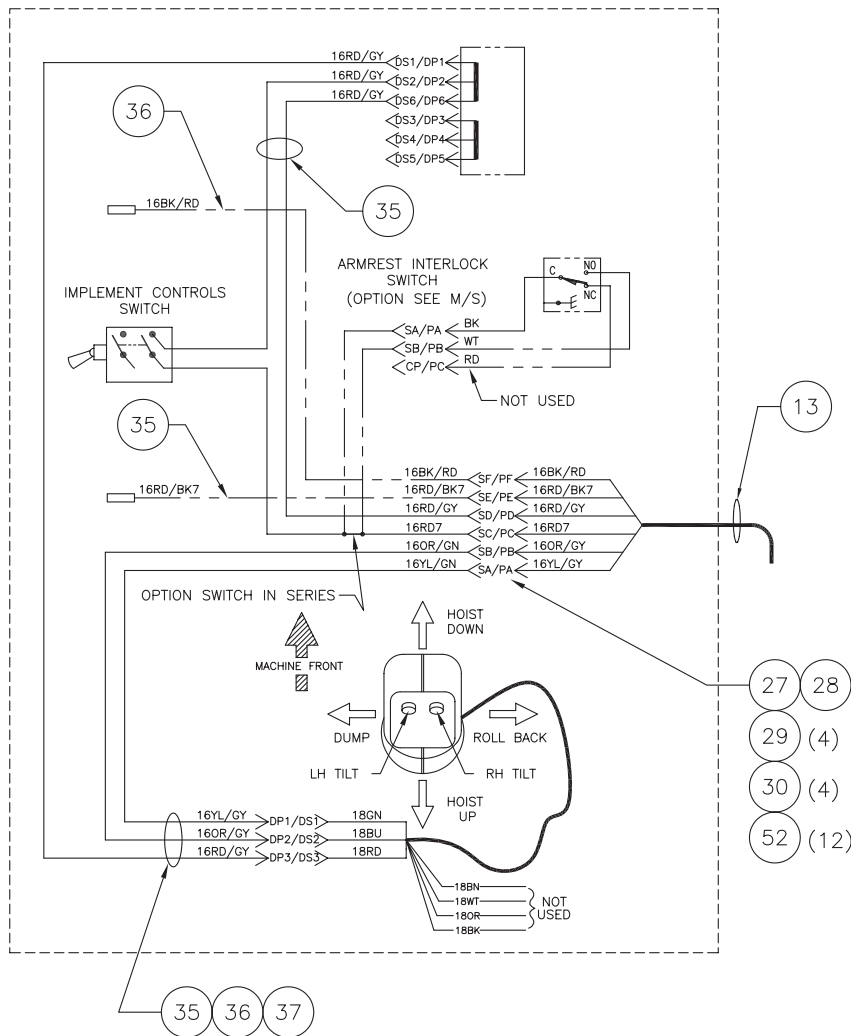

---

Armrest Assembly RH

# Armrest Assembly RH

Item	Part No.	Qty	Description	Item	Part No.	Qty	Description
<b>583043 Armrest Assembly, Rh</b>							
1	579765	1	. Mounting Weldment, Controls	30	R740866	6	. Pin, Male
2	579665	1	. Armrest Weldment, RH	31	220949	2	. Mount, Adhesive Back
4	577791	1	. Armrest, RH Pad	32	227591	8	. Tie Strap
5	203192	2	. Terminal	33	233963	1	. Capscrew
6	Y17C-0616	2	. Capscrew	34	R1933720	1	. Button Plate
7	R13806980	4	. Flat Washer	35	219437	8'	. Wire
8	237567	2	. Nut, Esna	36	219436	4'	. Wire
9	208787	1	. Connector, Cord	37	219388	4'	. Wire
10	27054	1	. Ring Nut	38	231707	4'	. Wire
11	234495	1	. Capscrew	39	*a 239798	1	. Valve, Rem Control (RH)
12	224191	2	. Nut, Esna	40	*a 581900	1	. Handle Assembly, Joystick
13	241779	8'	. Cord	41	219393	1'	. Loom, Auto
14	248733	1	. Toggle Switch	42	235217	4	. Connector, Female
15	248734	1	. Plate, Face	43	R13803026	2	. Clip, Insulated
16	572606	1	. Decal	44	232969	1	. Capscrew
17	249151	1	. Clip	45	581587	1	. Rod
18	249152	1	. Receptacle	46	251330	1	. Jam Nut
19	249153	1	. Wedge, Lock	47	223929	4	. Fitting
22	249156	1	. Receptacle	48	211560	2	. Fitting
23	249157	1	. Plate	49	00179745	4	. Capscrew
24	249158	1	. Wedge, Lock	50	R13812213	4	. Flat Washer
25	243237	3	. Pin	51	R13811189	4	. Locknut
26	243236	3	. Socket	52	R740867	12	. Seal, Wire
27	238161	1	. Connector, Wire	53	234757	6	. Capscrew
28	238156	1	. Connector, Wire				
29	R740874	6	. Pin, Female				

\*a See Separate Coverage

1 ITEM 4 COMES WITH 1/4-20 NC MOUNTING HARDWARE, ONLY 2 OF 4 MOUNTING HOLES ARE TO BE USED;