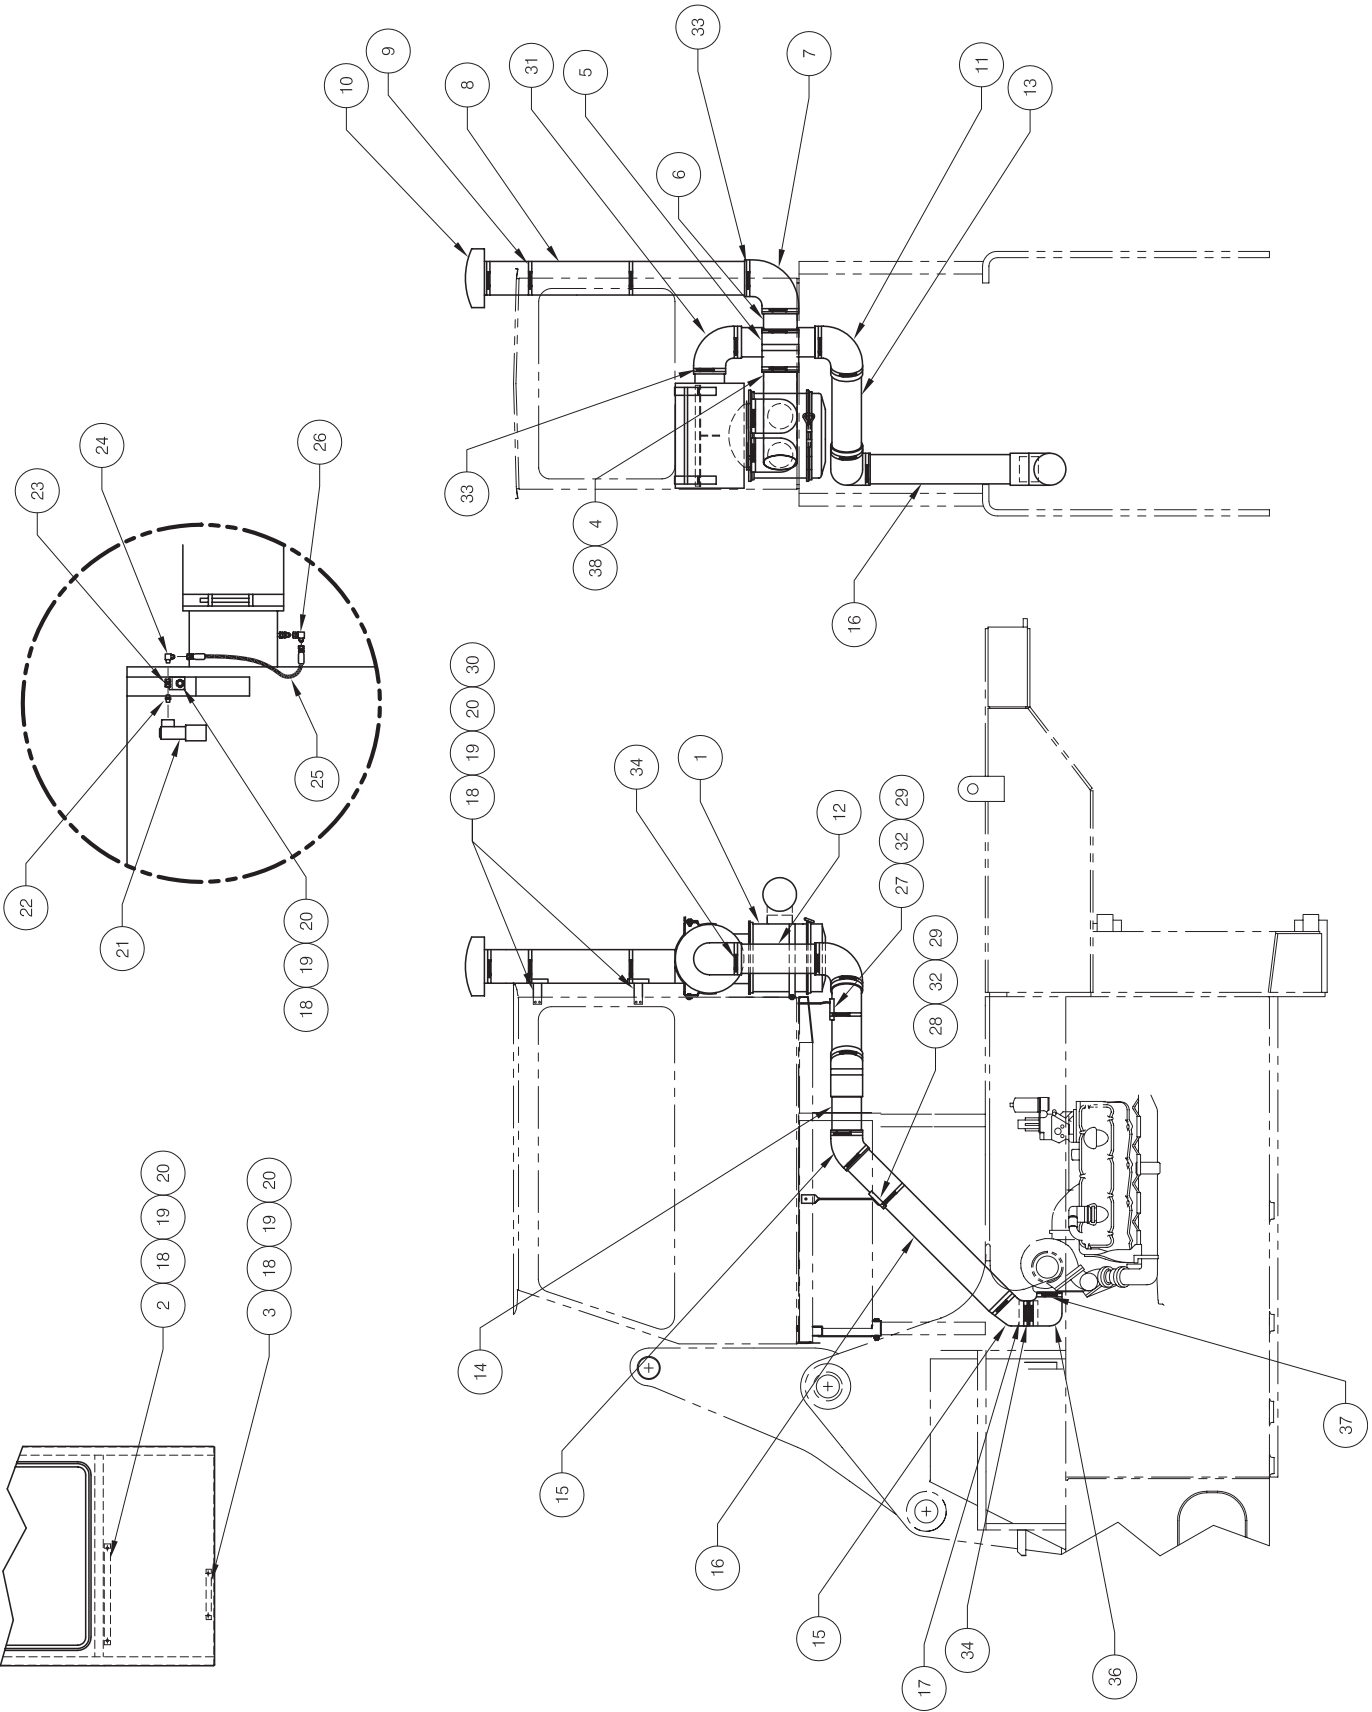

Engine Intake System

Engine Intake System

Item	Part No.	Qty	Description	Item	Part No.	Qty	Description
	582064		Air Intake Installation				
1	* 226636	1	. Air Filter	19	223654	12	. Locknut
2	563859	1	. Bar Support Weldment	20	201570	12	. Spring Washer
3	566274	1	. Bracket Weldment	21	208136	1	. Indicator
4	582210	1	. Tube Weldment	22	208137	1	. Filter, Restriction
5	244167	1	. Elbow	23	508790	1	. Bracket Assembly
6	578220	1	. Tube	24	209317	1	. Fitting
7	245358	1	. Elbow	25	207856	1	. Hose Assembly
8	578219	1	. Tube	26	225132	1	. Fitting
9	210788	3	. T-Bolt Clamp	27	578226	1	. Bracket Weldment
10	233181	1	. Air Inlet Hood	28	578227	1	. Bracket Weldment
11	208234	3	. Elbow	29	216609	2	. T-Bolt Clamp
12	579593	1	. Tube,Air	30	570696	2	. Bracket Weldment
13	575010	1	. Tube	31	226793	1	. Elbow
14	582212	1	. Tube	32	221314	2	. Stud, Weld
15	224226	2	. Elbow	33	226792	5	. Hose Clamp
16	576773	1	. Tube	34	224199	11	. Clamp
17	556944	1	. Tube	36	239531	1	. Elbow
18	222600	10	. Capscrew	37	207148	1	. T-Bolt Clamp