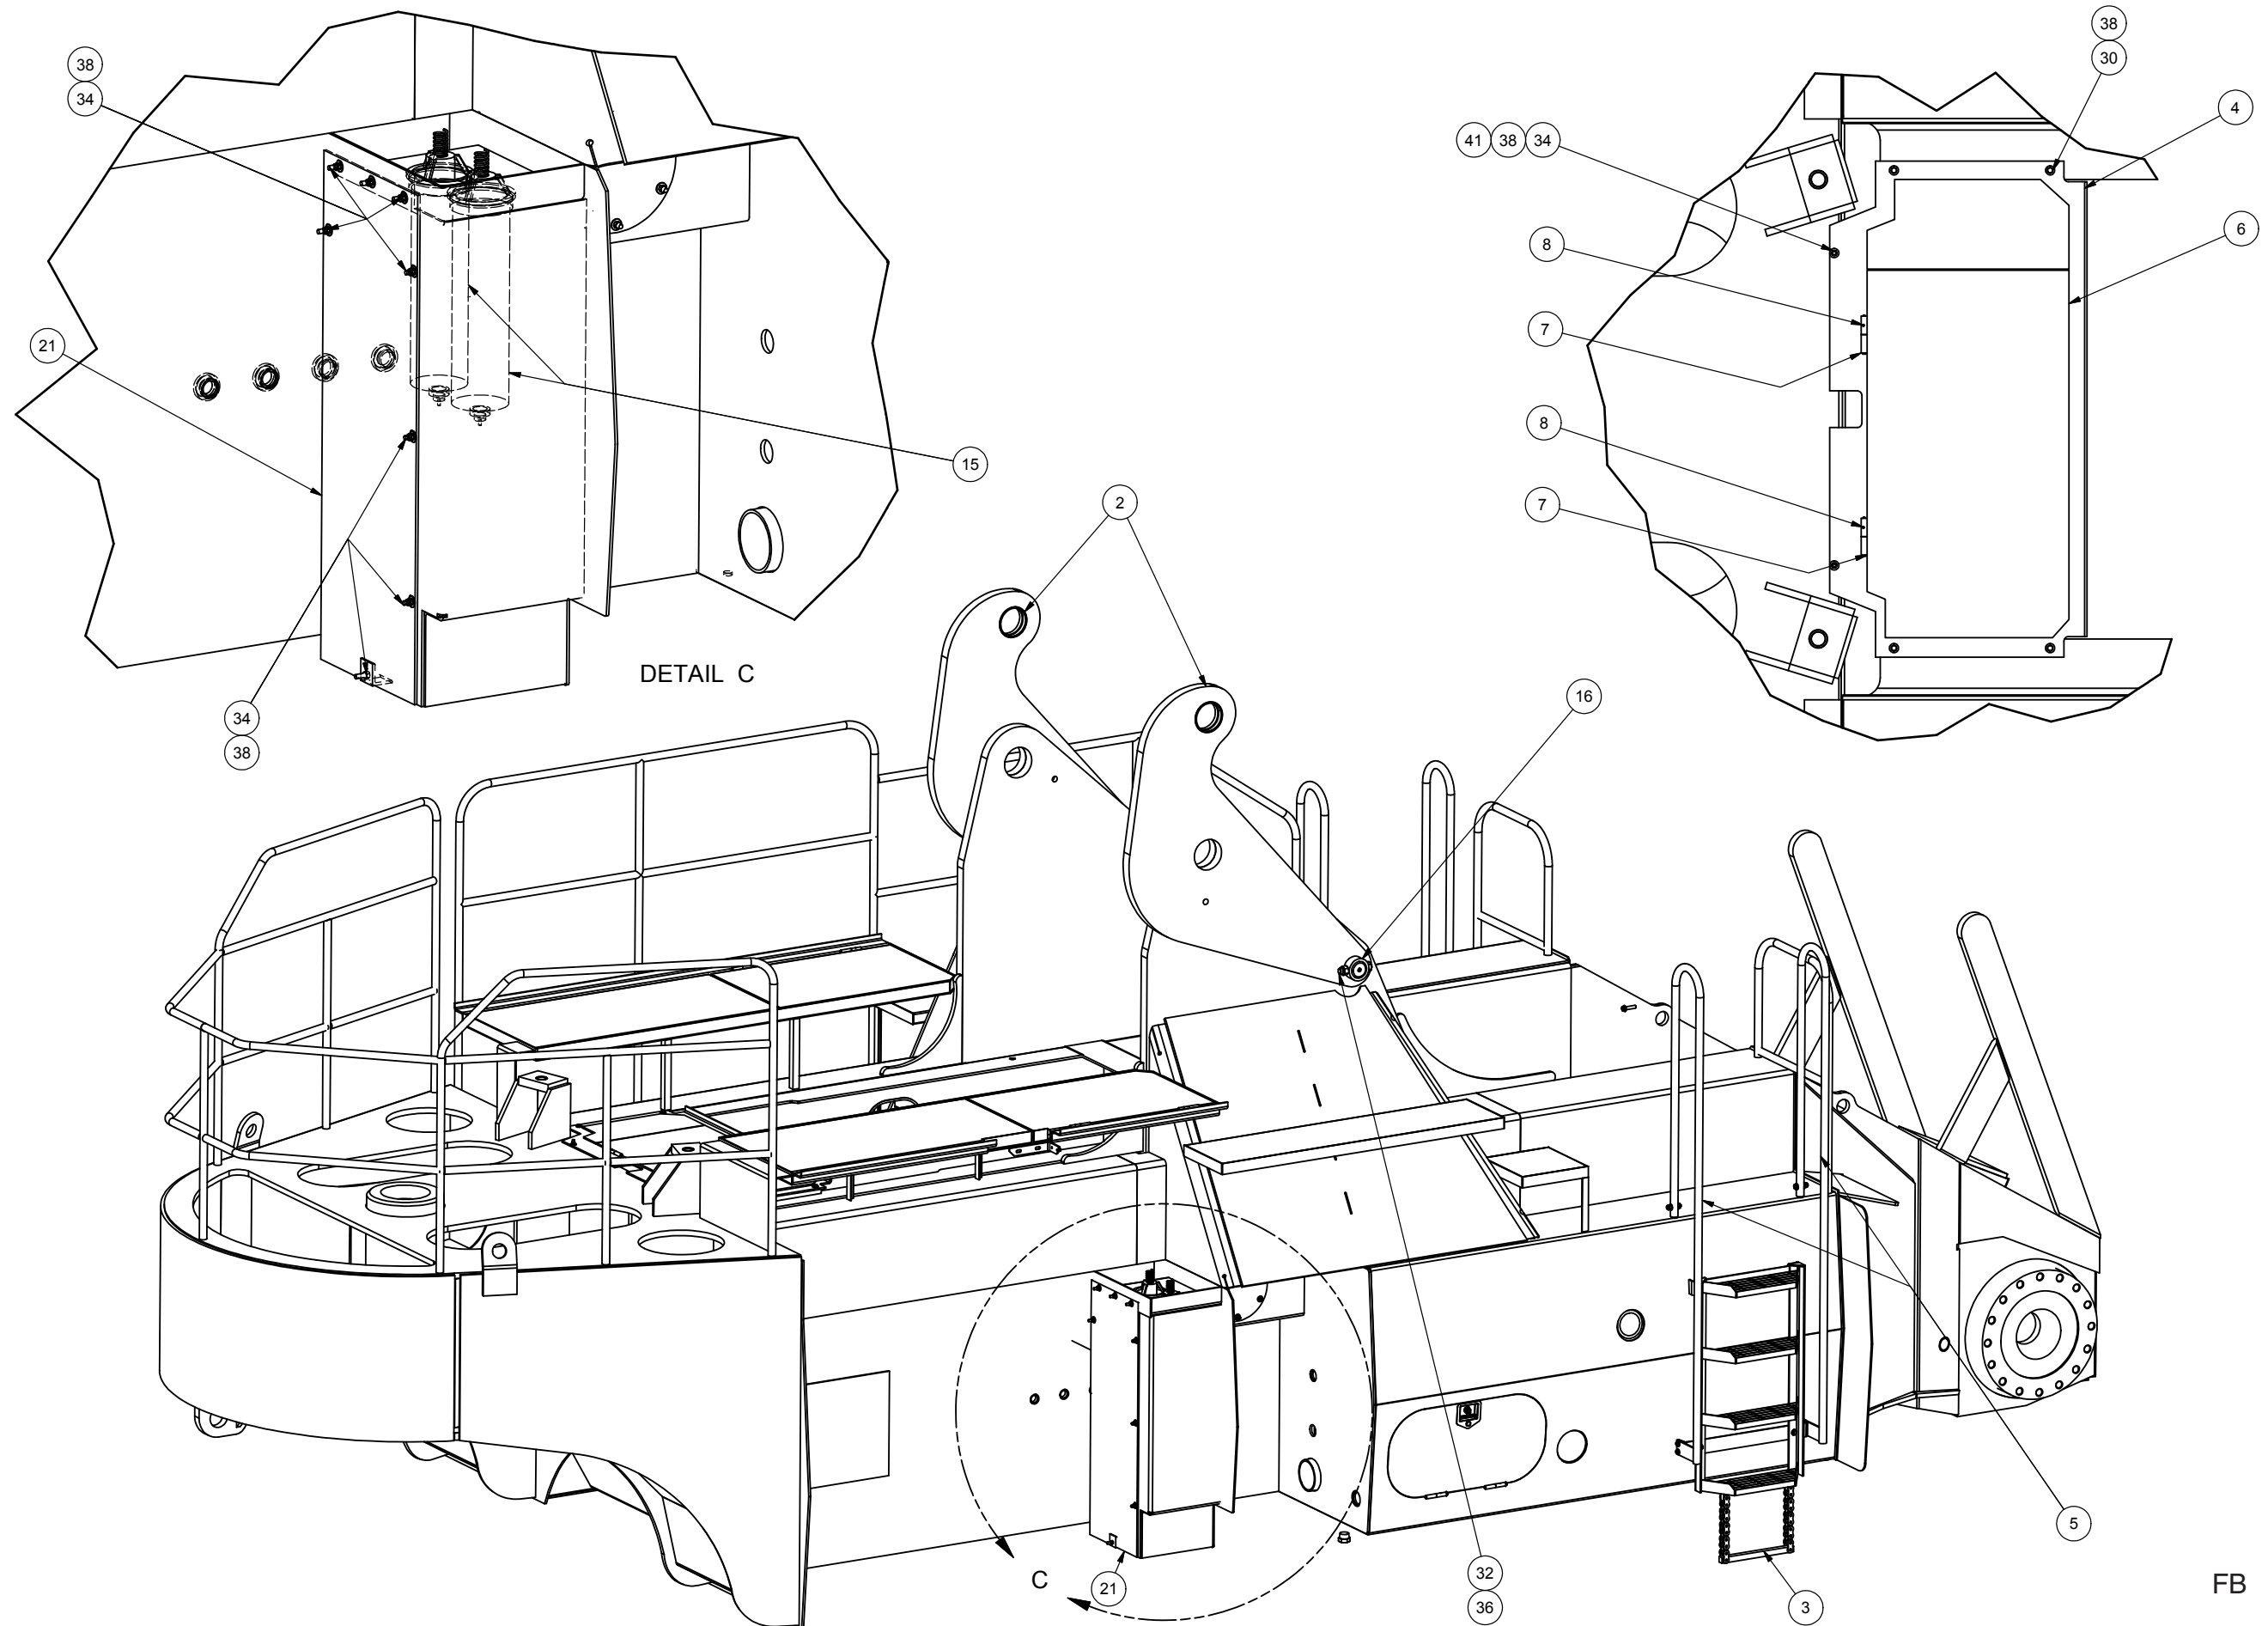

Chassis Assembly

Chassis Assembly

Item	Part No.	Qty	Description	Item	Part No.	Qty	Description
	582060		Chassis Assembly				
1	582915	1	. Chassis Weldment	17	563700	2	. Pin, Stab Ear
1.1	563775	1	.. Gasket	18	562966	1	. Dipstick Weldment
1.2	R13806980	8	.. Flat Washer	19	565059	2	. Bushing
1.3	554150	1	.. Plate, Cover	21	566785	1	. Plate
1.4	223654	8	.. Locknut	22	209181	1	. Fitting
1.5	554520	1	.. Cover Weldment, Baffle	23	209159	1	. Fitting
1.6	562468	1	.. Gasket	24	209505	1	. Fitting
1.7	562469	1	.. Cover	25	238659	7	. Plate, Magnetic
1.8	16830W	30	.. Capscrew	26	13987	1	. Fitting
1.9	201569	30	.. Flat Washer	27	209916	2	. Fitting
1.10	555064	2	.. Gasket	28	504541	1	. U-Bolt
1.11	554445	2	.. Plate, Manhole Cover	29	234307	1	. U-Bolt
2	563265	2	. Plate	30	221499W	16	. Capscrew
3	563186	2	. Step Assembly	31	221574W	4	. Capscrew
4	581215	1	. Grate Weldment, Rear	32	R13801901	2	. Capscrew
5	562841	4	. Handrail Weldment	33	R13811189	2	. Locknut
6	581221	1	. Grate	34	R13811191	22	. Locknut
7	523959	2	. Hinge Tube Weldment	35	R13811193	4	. Locknut
8	500260	2	. Tube	36	R13803587	2	. Locknut
9	224744	1	. Filler Breather	37	219930	2	. Nut, Esna
	230463	1	.. Element	38	223427	38	. Flat Washer
10	211398	1	. Draincock	39	223634	8	. Flat Washer
11	251714	1	. Filler Neck	40	231359	2	. Flat Washer
12	R14340	1	. Strainer	41	221314	2	. Stud, Weld
13	R1917921	1	. Cap	42	* 580721	1	. Battery Box Installation
14	571646	1	. Tube, Dipstick	43	216083	1	. Fill, Fuel Tank
15	* 243457	2	. Filter, Insert	44	563502	2	. Fender
16	522957	2	. Lock Collar	45	162572W	4	. Capscrew

*a See Separate Coverage

ITEM 42, BATTERY BOX IS NOT SHOWN

View from Right Side of Chassis