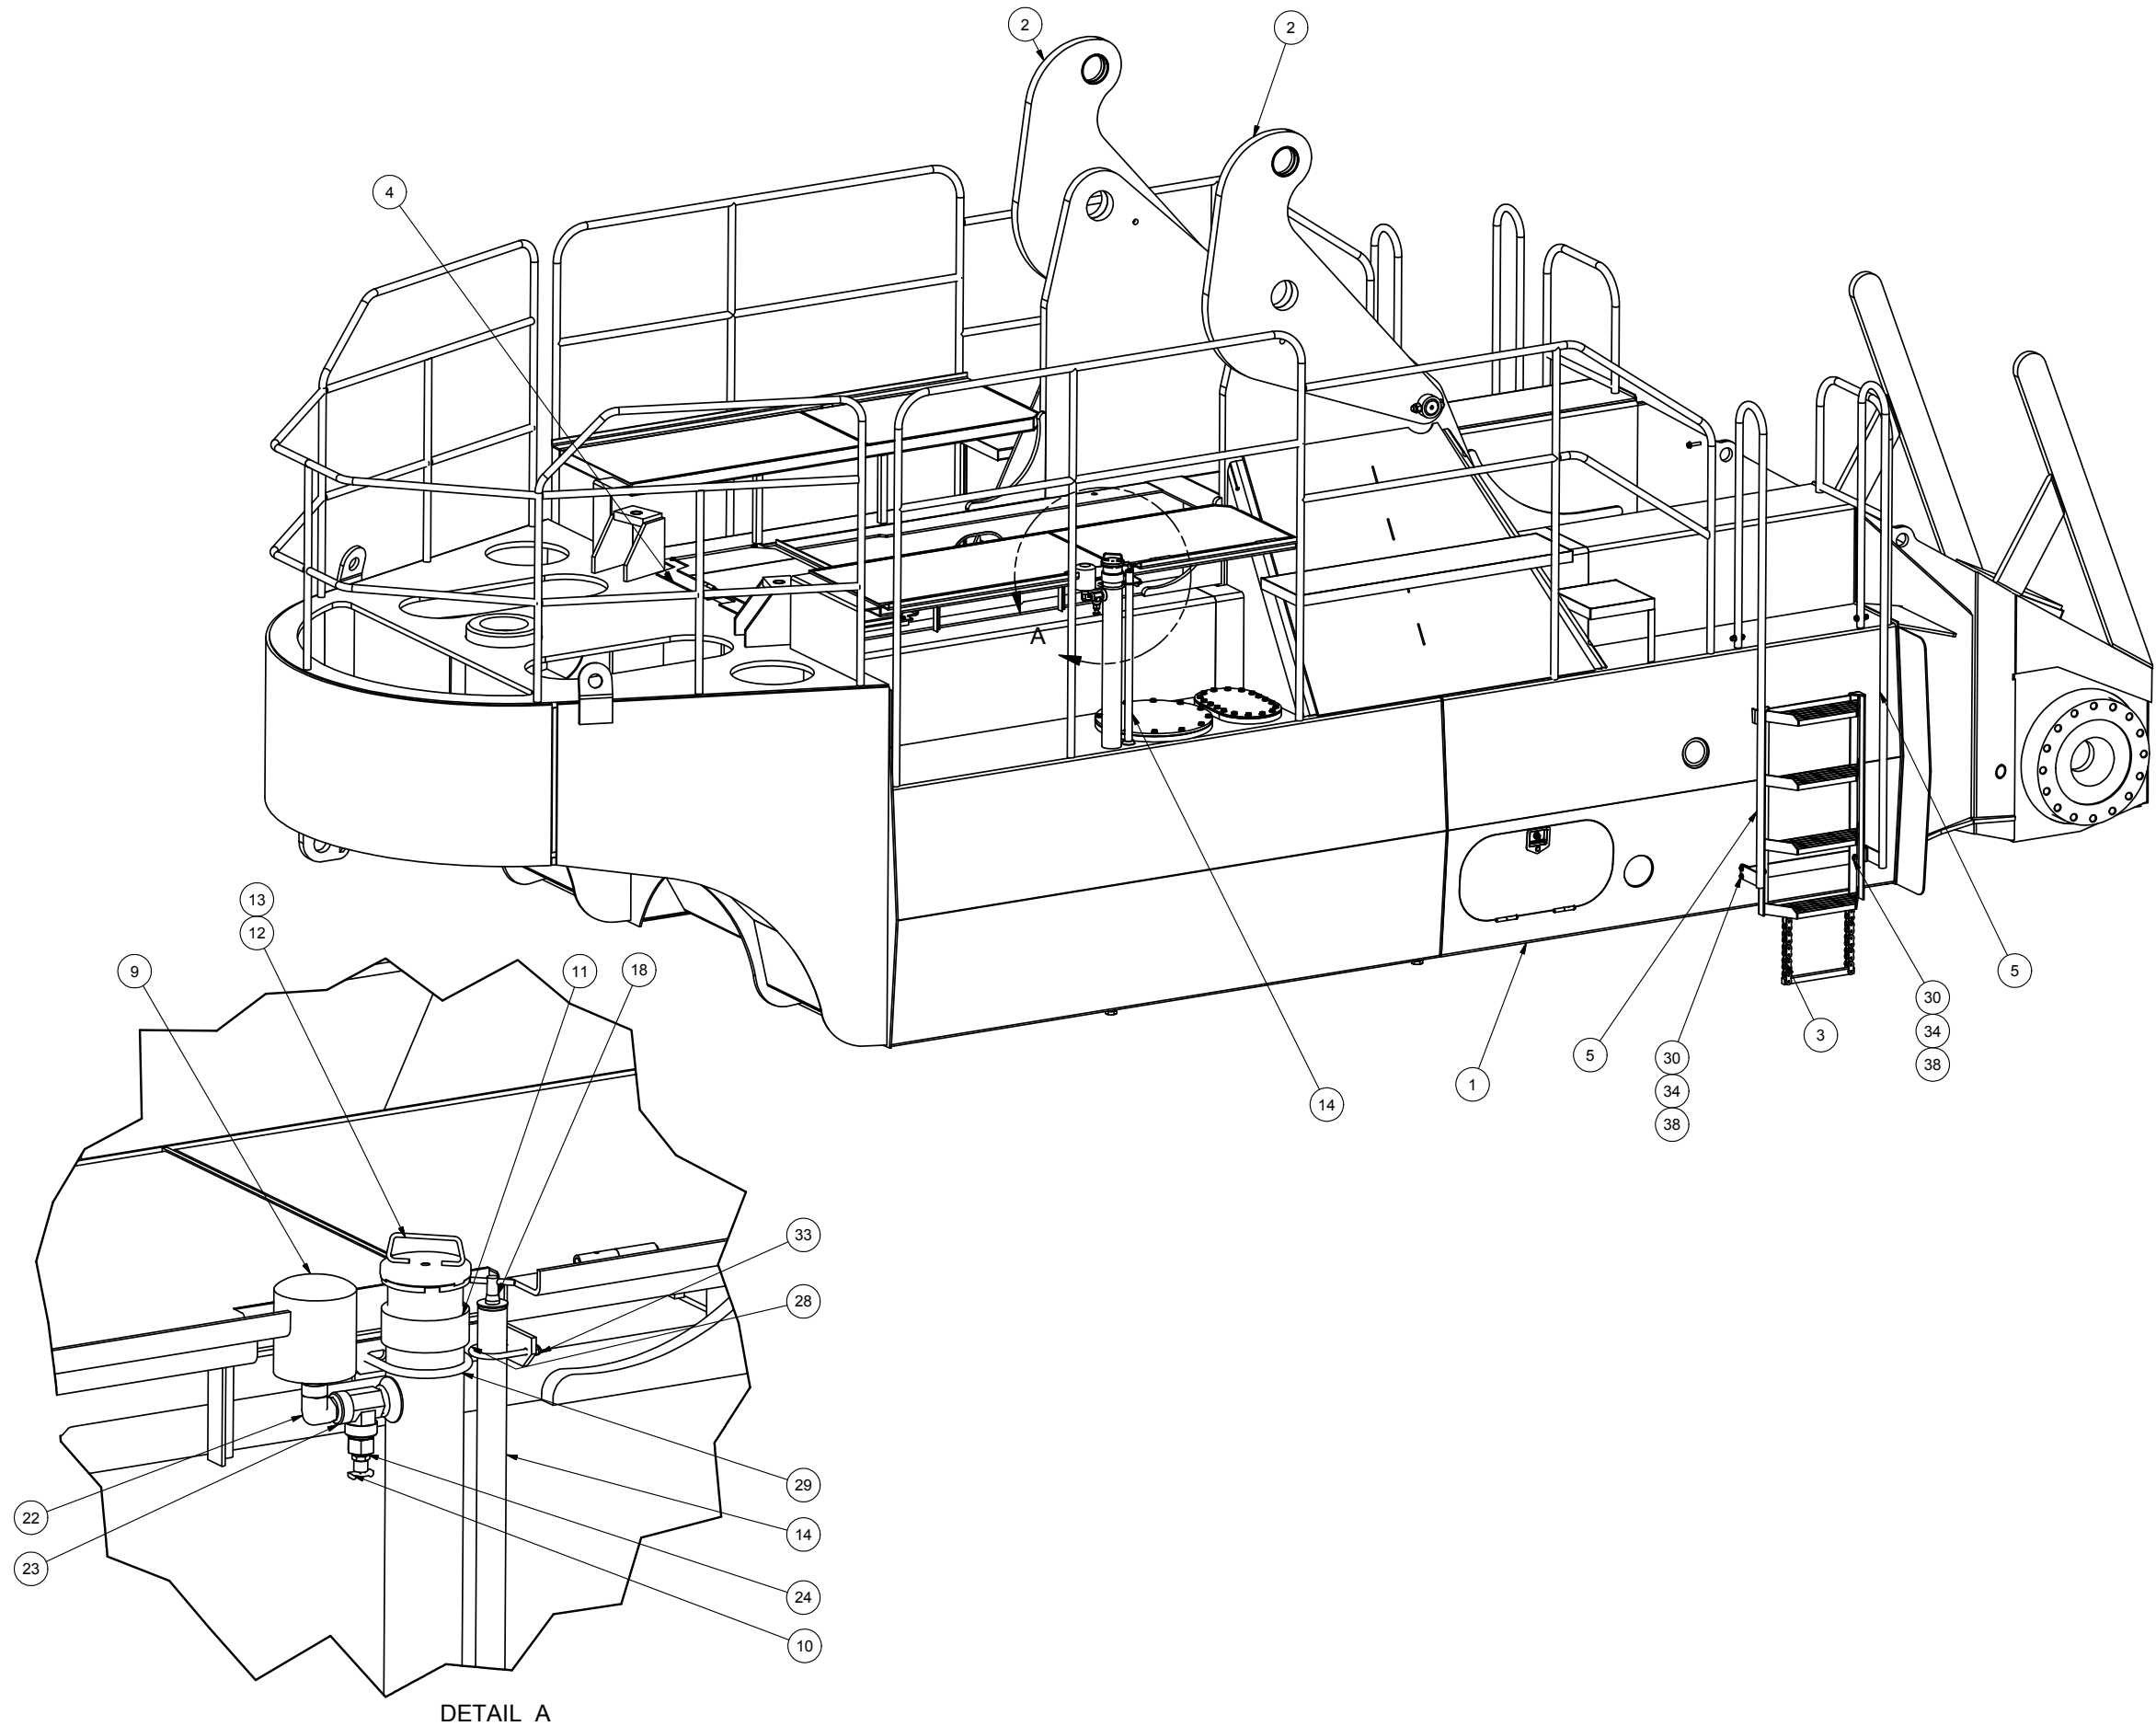

Chassis Assembly

Chassis Assembly

Item	Part No.	Qty	Description	Item	Part No.	Qty	Description
	582060		Chassis Assembly				
1	582915	1	. Chassis Weldment	17	563700	2	. Pin, Stab Ear
1.1	563775	1	.. Gasket	18	562966	1	. Dipstick Weldment
1.2	R13806980	8	.. Flat Washer	19	565059	2	. Bushing
1.3	554150	1	.. Plate, Cover	21	566785	1	. Plate
1.4	223654	8	.. Locknut	22	209181	1	. Fitting
1.5	554520	1	.. Cover Weldment, Baffle	23	209159	1	. Fitting
1.6	562468	1	.. Gasket	24	209505	1	. Fitting
1.7	562469	1	.. Cover	25	238659	7	. Plate, Magnetic
1.8	16830W	30	.. Capscrew	26	13987	1	. Fitting
1.9	201569	30	.. Flat Washer	27	209916	2	. Fitting
1.10	555064	2	.. Gasket	28	504541	1	. U-Bolt
1.11	554445	2	.. Plate, Manhole Cover	29	234307	1	. U-Bolt
2	563265	2	. Plate	30	221499W	16	. Capscrew
3	563186	2	. Step Assembly	31	221574W	4	. Capscrew
4	581215	1	. Grate Weldment, Rear	32	R13801901	2	. Capscrew
5	562841	4	. Handrail Weldment	33	R13811189	2	. Locknut
6	581221	1	. Grate	34	R13811191	22	. Locknut
7	523959	2	. Hinge Tube Weldment	35	R13811193	4	. Locknut
8	500260	2	. Tube	36	R13803587	2	. Locknut
9	224744	1	. Filler Breather	37	219930	2	. Nut, Esna
	230463	1	.. Element	38	223427	38	. Flat Washer
10	211398	1	. Draincock	39	223634	8	. Flat Washer
11	251714	1	. Filler Neck	40	231359	2	. Flat Washer
12	R14340	1	. Strainer	41	221314	2	. Stud, Weld
13	R1917921	1	. Cap	42	* 580721	1	. Battery Box Installation
14	571646	1	. Tube, Dipstick	43	216083	1	. Fill, Fuel Tank
15	* 243457	2	. Filter, Insert	44	563502	2	. Fender
16	522957	2	. Lock Collar	45	162572W	4	. Capscrew

*a See Separate Coverage

ITEM 42, BATTERY BOX IS NOT SHOWN

View from Right Side of Chassis