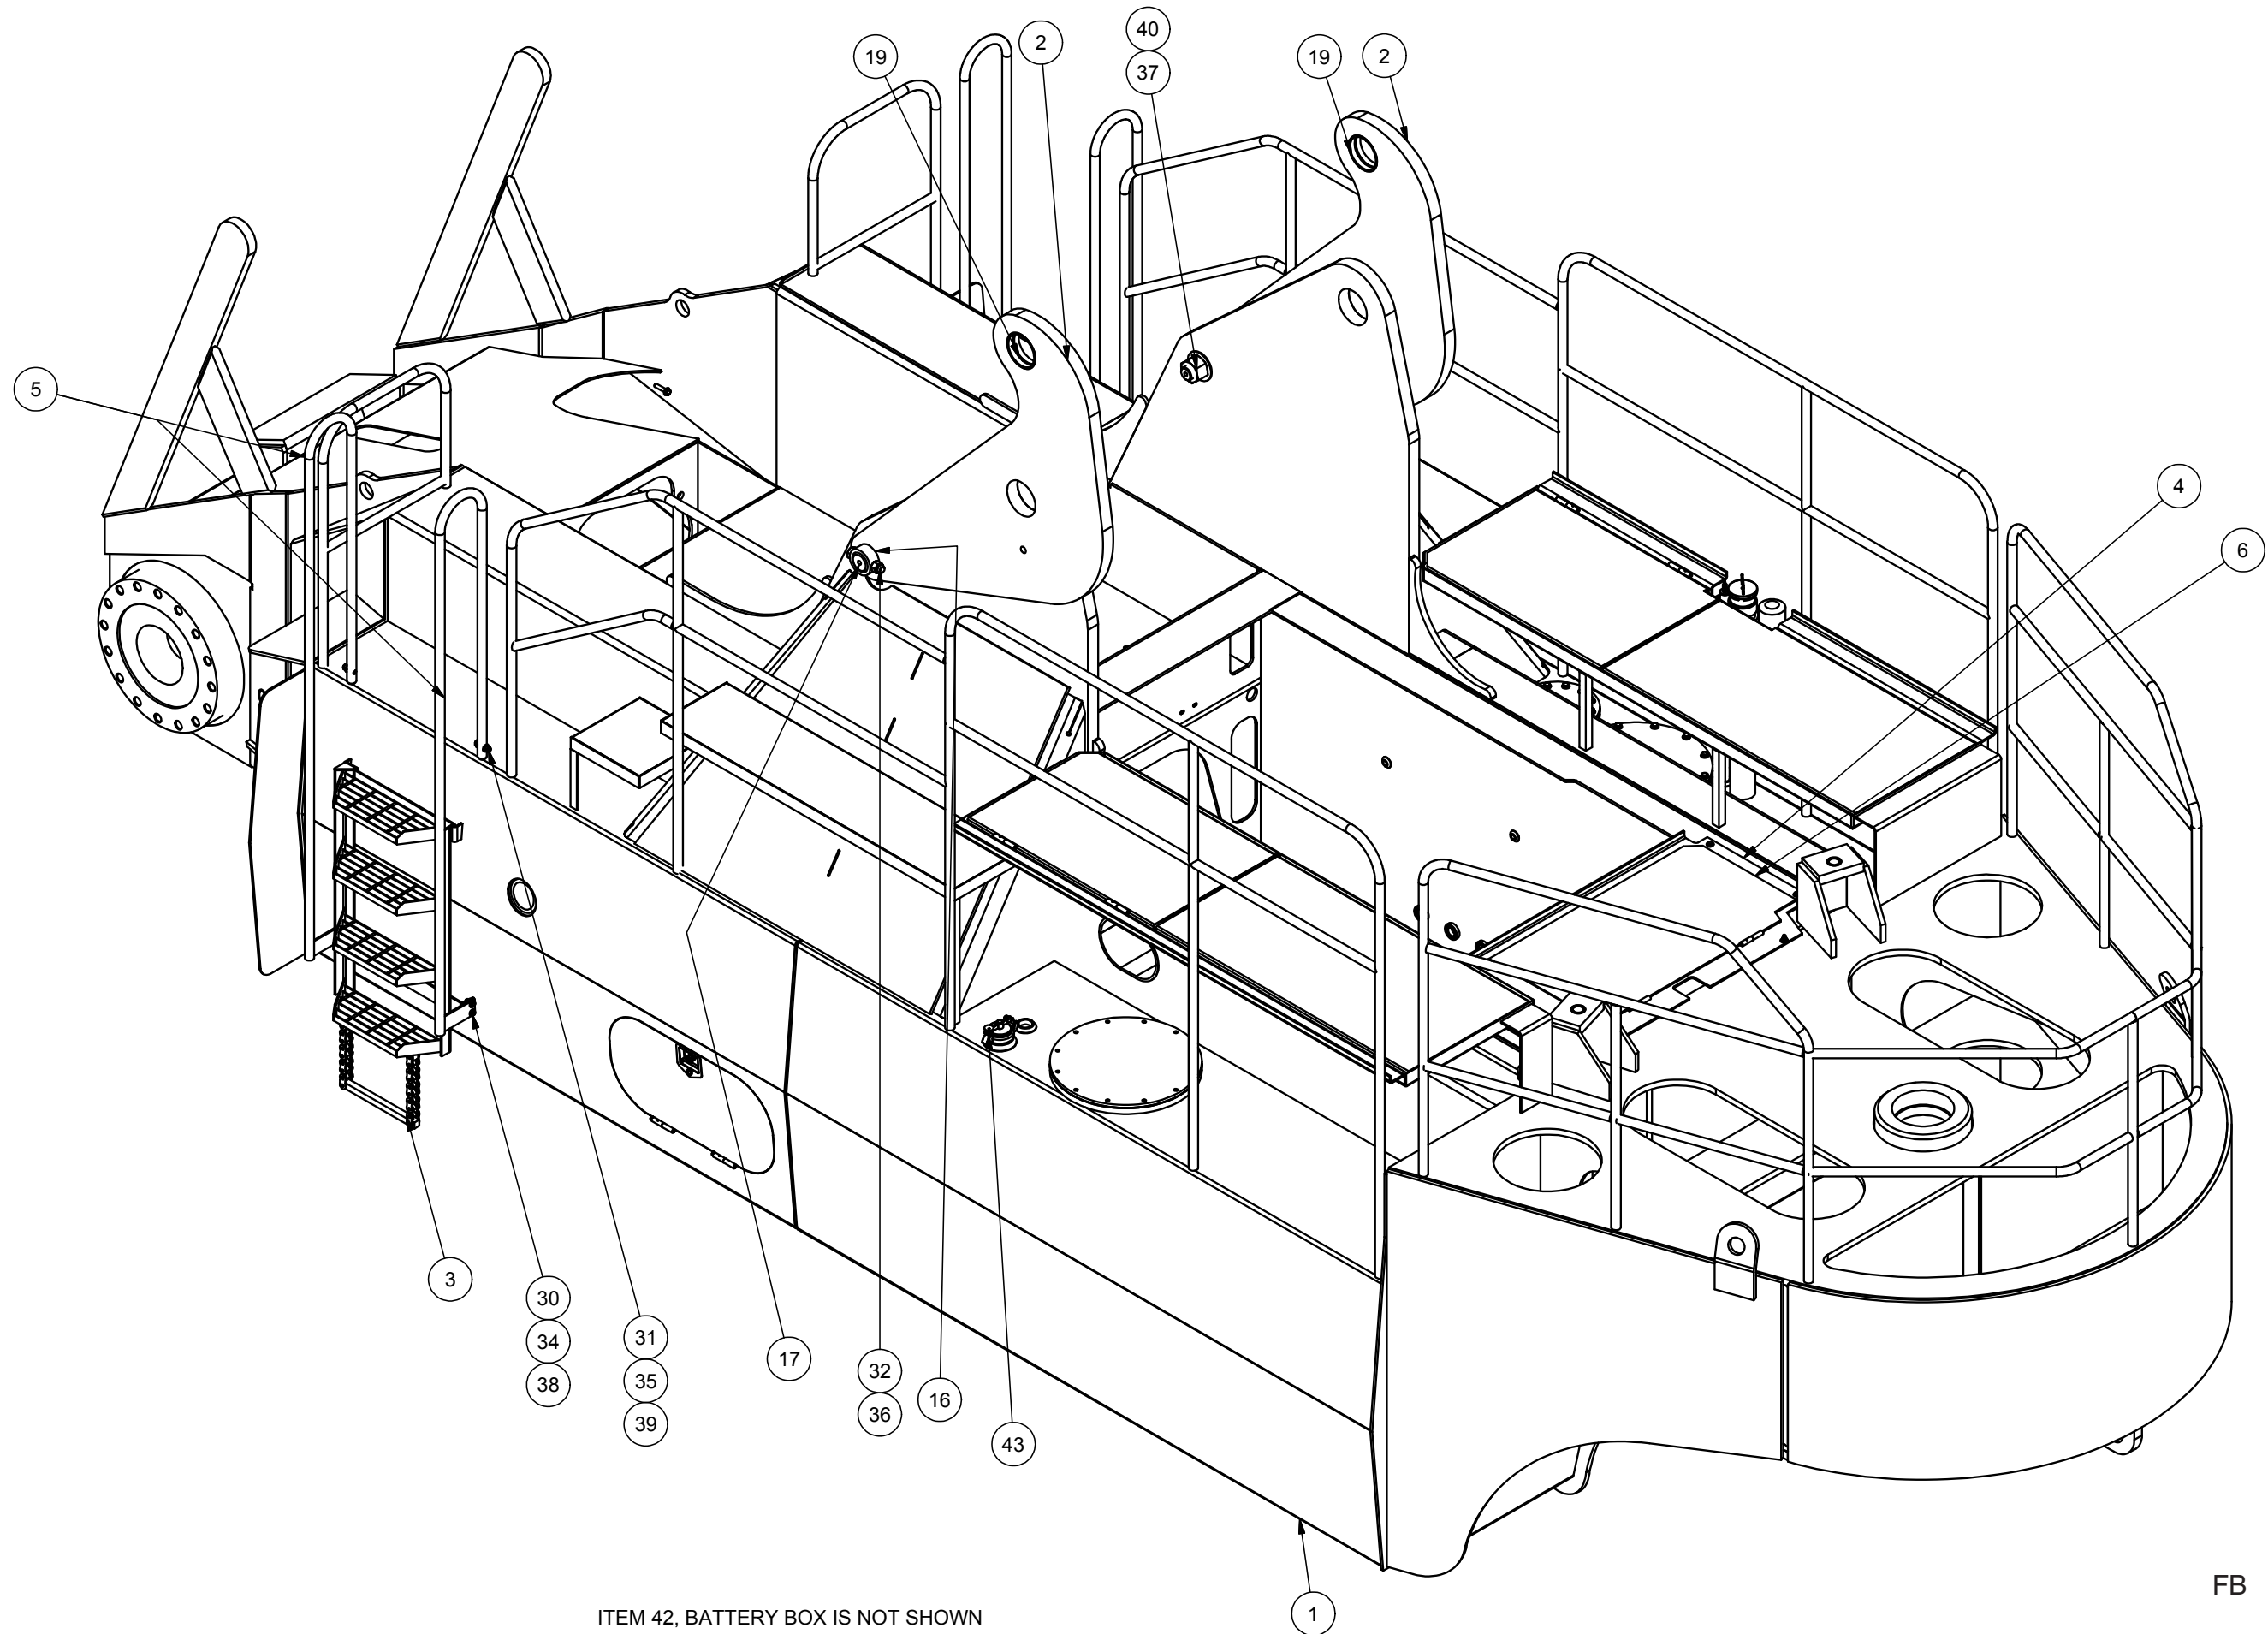

Chassis Assembly

Chassis Assembly

Item	Part No.	Qty	Description	Item	Part No.	Qty	Description
	582060		Chassis Assembly				
1	582915	1	. Chassis Weldment	17	563700	2	. Pin, Stab Ear
1.1	563775	1	.. Gasket	18	562966	1	. Dipstick Weldment
1.2	R13806980	8	.. Flat Washer	19	565059	2	. Bushing
1.3	554150	1	.. Plate, Cover	21	566785	1	. Plate
1.4	223654	8	.. Locknut	22	209181	1	. Fitting
1.5	554520	1	.. Cover Weldment, Baffle	23	209159	1	. Fitting
1.6	562468	1	.. Gasket	24	209505	1	. Fitting
1.7	562469	1	.. Cover	25	238659	7	. Plate, Magnetic
1.8	16830W	30	.. Capscrew	26	13987	1	. Fitting
1.9	201569	30	.. Flat Washer	27	209916	2	. Fitting
1.10	555064	2	.. Gasket	28	504541	1	. U-Bolt
1.11	554445	2	.. Plate, Manhole Cover	29	234307	1	. U-Bolt
2	563265	2	. Plate	30	221499W	16	. Capscrew
3	563186	2	. Step Assembly	31	221574W	4	. Capscrew
4	581215	1	. Grate Weldment, Rear	32	R13801901	2	. Capscrew
5	562841	4	. Handrail Weldment	33	R13811189	2	. Locknut
6	581221	1	. Grate	34	R13811191	22	. Locknut
7	523959	2	. Hinge Tube Weldment	35	R13811193	4	. Locknut
8	500260	2	. Tube	36	R13803587	2	. Locknut
9	224744	1	. Filler Breather	37	219930	2	. Nut, Esna
	230463	1	.. Element	38	223427	38	. Flat Washer
10	211398	1	. Draincock	39	223634	8	. Flat Washer
11	251714	1	. Filler Neck	40	231359	2	. Flat Washer
12	R14340	1	. Strainer	41	221314	2	. Stud, Weld
13	R1917921	1	. Cap	42	* 580721	1	. Battery Box Installation
14	571646	1	. Tube, Dipstick	43	216083	1	. Fill, Fuel Tank
15	* 243457	2	. Filter, Insert	44	563502	2	. Fender
16	522957	2	. Lock Collar	45	162572W	4	. Capscrew

*a See Separate Coverage

ITEM 42, BATTERY BOX IS NOT SHOWN

View from Right Side of Chassis