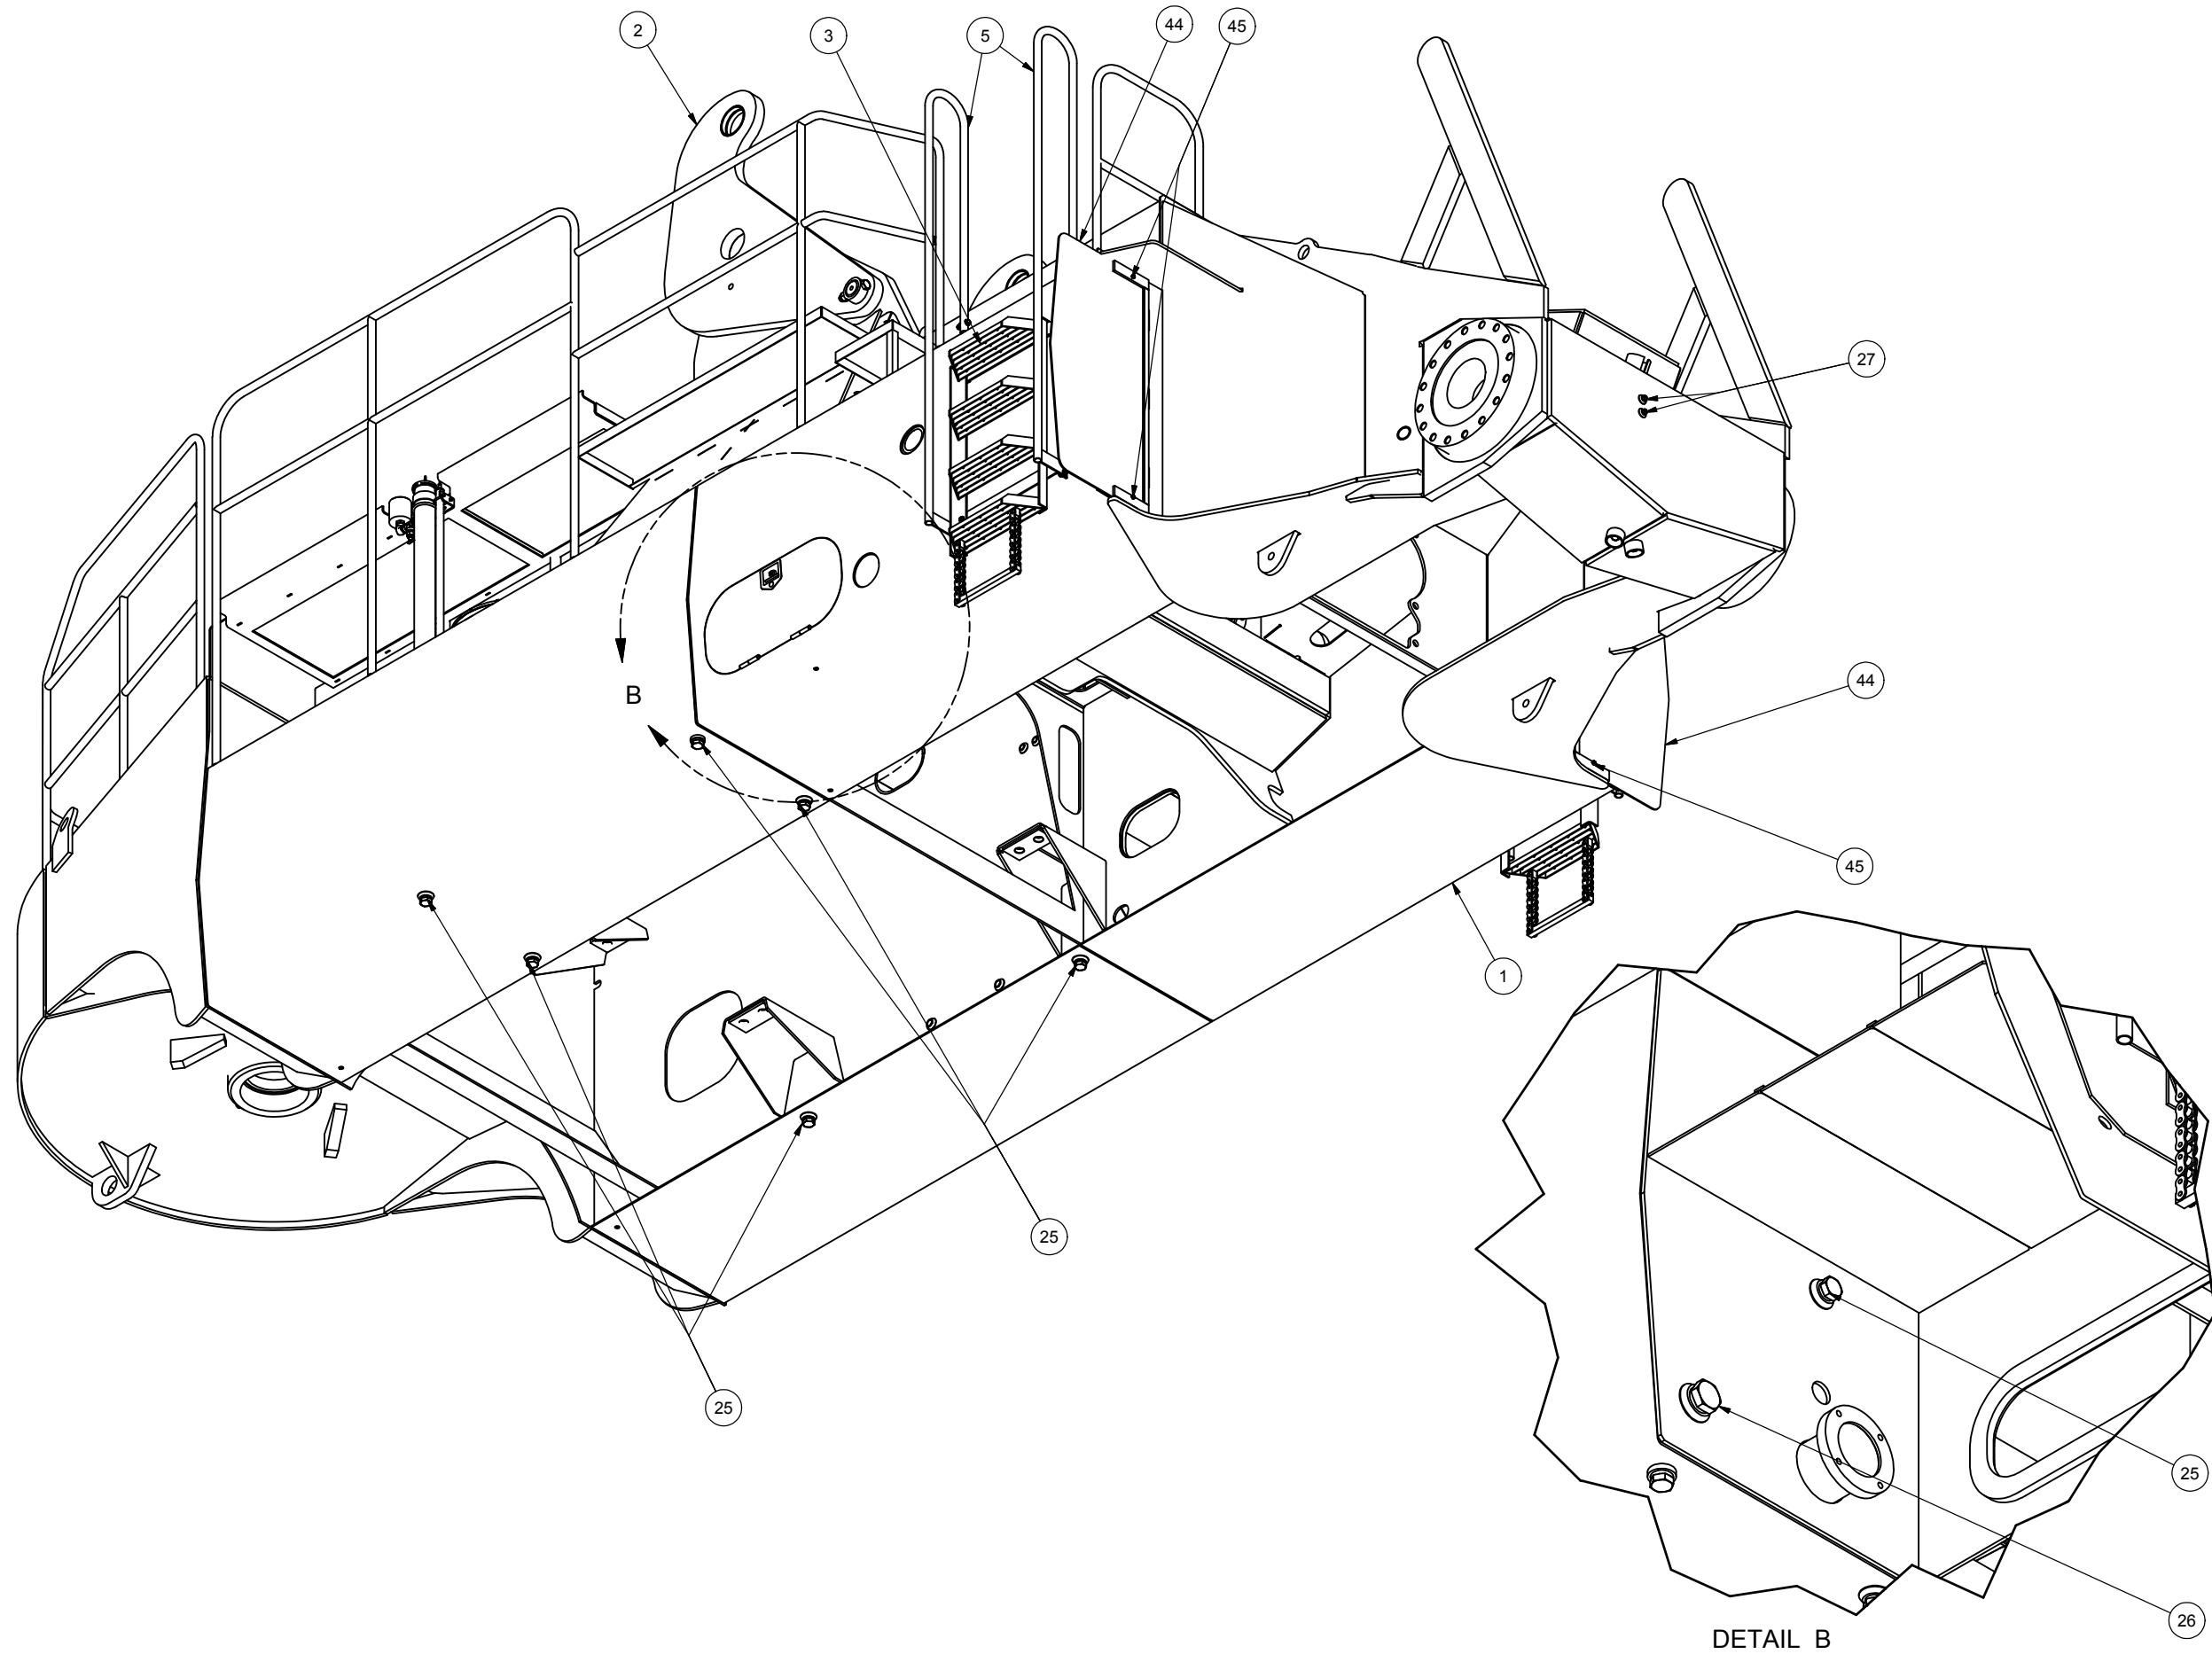

Chassis Assembly

Chassis Assembly

Item	Part No.	Qty	Description	Item	Part No.	Qty	Description
	582060		Chassis Assembly				
1	582915	1	. Chassis Weldment	17	563700	2	. Pin, Stab Ear
1.1	563775	1	.. Gasket	18	562966	1	. Dipstick Weldment
1.2	R13806980	8	.. Flat Washer	19	565059	2	. Bushing
1.3	554150	1	.. Plate, Cover	21	566785	1	. Plate
1.4	223654	8	.. Locknut	22	209181	1	. Fitting
1.5	554520	1	.. Cover Weldment, Baffle	23	209159	1	. Fitting
1.6	562468	1	.. Gasket	24	209505	1	. Fitting
1.7	562469	1	.. Cover	25	238659	7	. Plate, Magnetic
1.8	16830W	30	.. Capscrew	26	13987	1	. Fitting
1.9	201569	30	.. Flat Washer	27	209916	2	. Fitting
1.10	555064	2	.. Gasket	28	504541	1	. U-Bolt
1.11	554445	2	.. Plate, Manhole Cover	29	234307	1	. U-Bolt
2	563265	2	. Plate	30	221499W	16	. Capscrew
3	563186	2	. Step Assembly	31	221574W	4	. Capscrew
4	581215	1	. Grate Weldment, Rear	32	R13801901	2	. Capscrew
5	562841	4	. Handrail Weldment	33	R13811189	2	. Locknut
6	581221	1	. Grate	34	R13811191	22	. Locknut
7	523959	2	. Hinge Tube Weldment	35	R13811193	4	. Locknut
8	500260	2	. Tube	36	R13803587	2	. Locknut
9	224744	1	. Filler Breather	37	219930	2	. Nut, Esna
	230463	1	.. Element	38	223427	38	. Flat Washer
10	211398	1	. Draincock	39	223634	8	. Flat Washer
11	251714	1	. Filler Neck	40	231359	2	. Flat Washer
12	R14340	1	. Strainer	41	221314	2	. Stud, Weld
13	R1917921	1	. Cap	42	* 580721	1	. Battery Box Installation
14	571646	1	. Tube, Dipstick	43	216083	1	. Fill, Fuel Tank
15	* 243457	2	. Filter, Insert	44	563502	2	. Fender
16	522957	2	. Lock Collar	45	162572W	4	. Capscrew

*a See Separate Coverage

ITEM 42, BATTERY BOX IS NOT SHOWN

View from Right Side of Chassis