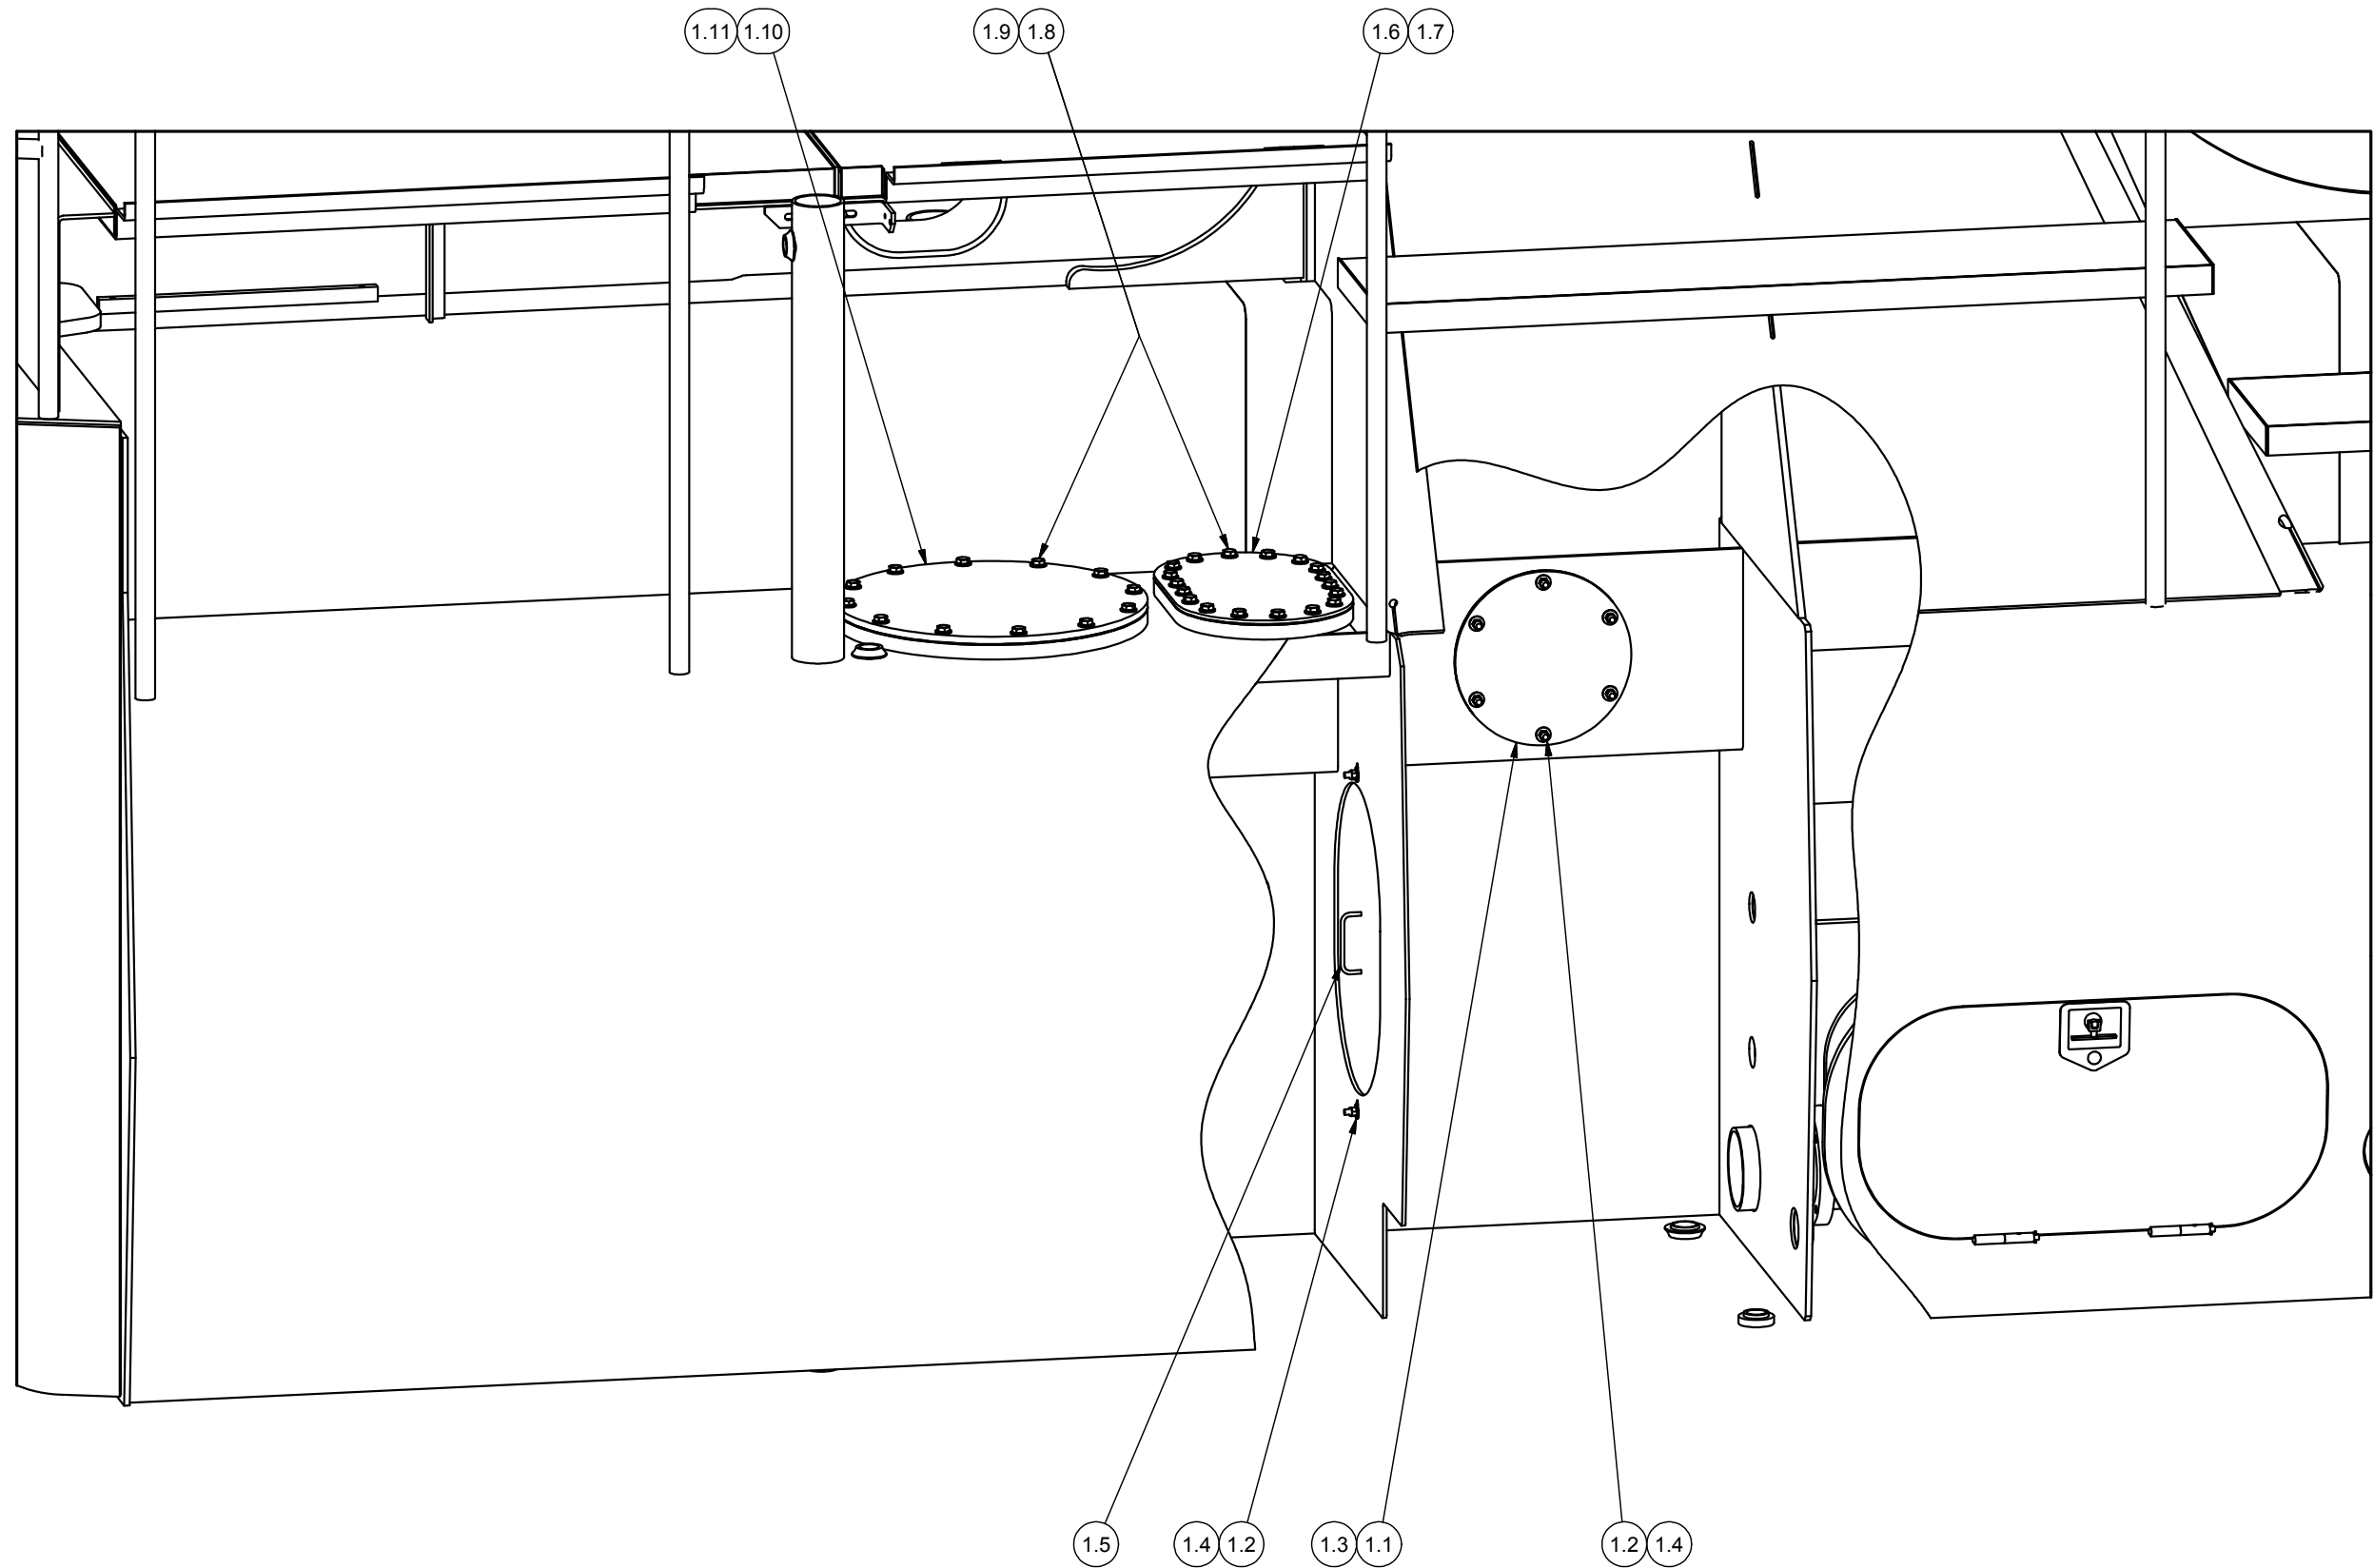

Chassis Assembly

Chassis Assembly

Item	Part No.	Qty	Description	Item	Part No.	Qty	Description
	582060		Chassis Assembly				
1	582915	1	. Chassis Weldment	17	563700	2	. Pin, Stab Ear
1.1	563775	1	.. Gasket	18	562966	1	. Dipstick Weldment
1.2	R13806980	8	.. Flat Washer	19	565059	2	. Bushing
1.3	554150	1	.. Plate, Cover	21	566785	1	. Plate
1.4	223654	8	.. Locknut	22	209181	1	. Fitting
1.5	554520	1	.. Cover Weldment, Baffle	23	209159	1	. Fitting
1.6	562468	1	.. Gasket	24	209505	1	. Fitting
1.7	562469	1	.. Cover	25	238659	7	. Plate, Magnetic
1.8	16830W	30	.. Capscrew	26	13987	1	. Fitting
1.9	201569	30	.. Flat Washer	27	209916	2	. Fitting
1.10	555064	2	.. Gasket	28	504541	1	. U-Bolt
1.11	554445	2	.. Plate, Manhole Cover	29	234307	1	. U-Bolt
2	563265	2	. Plate	30	221499W	16	. Capscrew
3	563186	2	. Step Assembly	31	221574W	4	. Capscrew
4	581215	1	. Grate Weldment, Rear	32	R13801901	2	. Capscrew
5	562841	4	. Handrail Weldment	33	R13811189	2	. Locknut
6	581221	1	. Grate	34	R13811191	22	. Locknut
7	523959	2	. Hinge Tube Weldment	35	R13811193	4	. Locknut
8	500260	2	. Tube	36	R13803587	2	. Locknut
9	224744	1	. Filler Breather	37	219930	2	. Nut, Esna
	230463	1	.. Element	38	223427	38	. Flat Washer
10	211398	1	. Draincock	39	223634	8	. Flat Washer
11	251714	1	. Filler Neck	40	231359	2	. Flat Washer
12	R14340	1	. Strainer	41	221314	2	. Stud, Weld
13	R1917921	1	. Cap	42	* 580721	1	. Battery Box Installation
14	571646	1	. Tube, Dipstick	43	216083	1	. Fill, Fuel Tank
15	* 243457	2	. Filter, Insert	44	563502	2	. Fender
16	522957	2	. Lock Collar	45	162572W	4	. Capscrew

*a See Separate Coverage

ITEM 42, BATTERY BOX IS NOT SHOWN

View from Right Side of Chassis