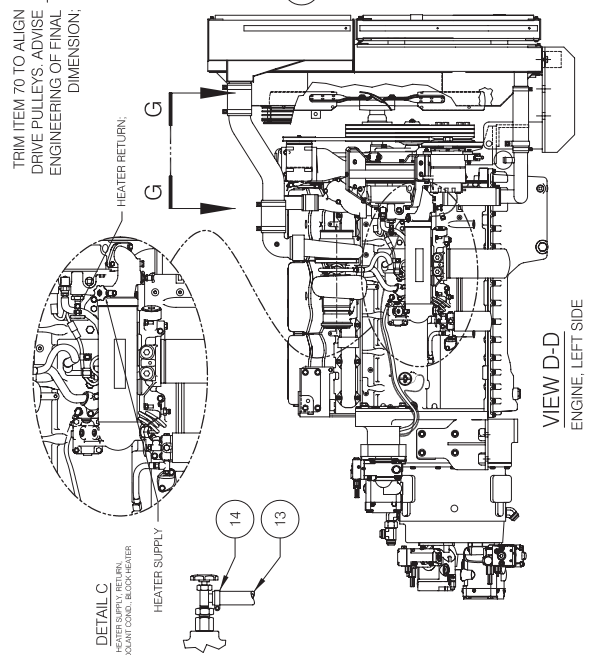

Air Conditioner / Heater Installation

NOTE: REF. ANSI ELECTRICAL SCHEMATIC ON M/S.

2

25

USE EXISTING HARDWARE TO MOUNT CLAMP(S);

Air Conditioner / Heater Installation

Item	Part No.	Qty	Description	Item	Part No.	Qty	Description
	582047		Air Conditioner / Heater Install.				
1	* 578240	1	. Air Conditioner / Heater, 24V	36	244772	2	. Diffuser
2	230521	10	. Capscrew	37	577355	2	. Bracket Weldment
3	00103339	10	. Flat Washer	38	578384	1	. Deflector Weldment
4	572532	1	. Decal	39	239979	1	. Bracket, Adapter
5	239225	6	. Hose Clamp	40	252748	1	. Belt, Fan
6	R840286	2	. Louver	41	557836	1	. Screw
7	246862	2	. Hose End	42	557835	1	. Bracket Assembly
8	246857	6'	. Hose, Air Cond	43	R13811177	1	. Hex Nut
9	246863	1	. Hose End	44	R13811037	2	. Capscrew
10	246858	14'	. Hose, Air Cond	45	R13811039	6	. Capscrew
11	248062	1	. Hose End	46	R13806980	8	. Flat Washer
12	246859	14'	. Hose, Air Cond	47	223654	16	. Locknut
13	203190	30'	. Hose, Heater	48	245275	10'	. Tube, Flex
14	201431	4	. Hose Clamp	49	245498	1	. Tee, Nylon
15	240504	1	. Hose End	50	R13802623	4	. Flat Washer
16	* 240063	1	. Condenser, Remote	51	R13801798	4	. Capscrew
17	239826	1	. Compressor	52	201566	8	. Lockwasher
18	R10572	1	. Fitting	53	563318	3	. Decal
19	R10664	1	. O-Ring	54	246860	1	. Hose End
20	581512	1	. Mounting Plate	55	246861	1	. Hose End
21	R10571	1	. Fitting	56	R13811190	4	. Locknut
22	R10663	1	. O-Ring	57	R13811035	4	. Capscrew
23	581513	2	. Tube, Sq	58	230282	12	. Flat Washer
24	222403	12'	. Cord, So	59	R13811191	8	. Locknut
25	238728	1 CAN	. Oil, Refrigerant	60	221314	4	. Stud, Weld
26	222906	3	. Insert	61	209703	6	. Clamp
27	R13801791	8	. Capscrew	62	209702	3	. Clamp
28	223428	8	. Flat Washer	63	231114	44"	. Weatherstrip
29	245394	2	. Elbow, Rubber	64	244773	6'	. Hose, Defroster
30	578230	1	. Tube	65	219386	6'	. Wire
31	238155	1	. Connector, Wire	66	219433	6'	. Wire
32	238160	1	. Connector, Wire	67	219434	6'	. Wire
33	R740874	4	. Pin, Female	68	246865	1	. Hose End
34	R740866	4	. Pin, Male	69	* 579991	1	. Cab Pressurizer
35	R740867	8	. Seal, Wire	70	44820	4	. Spacer