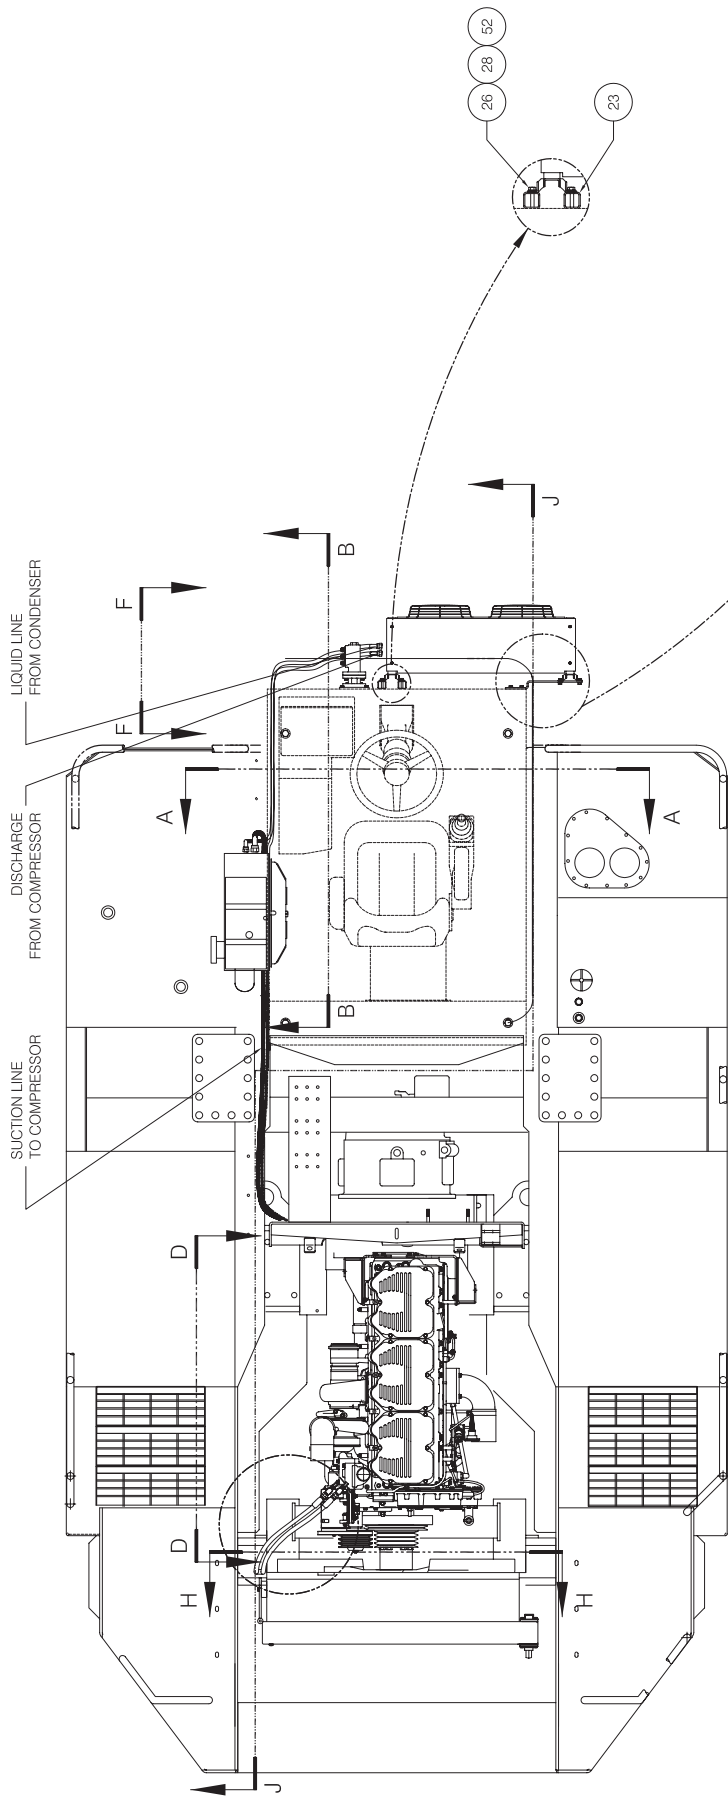

Air Conditioner / Heater Installation

NOTE: REF. ANSI ELECTRICAL SCHEMATIC ON M/S.

2

25

USE EXISTING HARDWARE TO MOUNT CLAMP(S);

Air Conditioner / Heater Installation

Item	Part No.	Qty	Description	Item	Part No.	Qty	Description
	582047		Air Conditioner / Heater Install.				
1	* 578240	1	. Air Conditioner / Heater, 24V	36	244772	2	. Diffuser
2	230521	10	. Capscrew	37	577355	2	. Bracket Weldment
3	00103339	10	. Flat Washer	38	578384	1	. Deflector Weldment
4	572532	1	. Decal	39	239979	1	. Bracket, Adapter
5	239225	6	. Hose Clamp	40	252748	1	. Belt, Fan
6	R840286	2	. Louver	41	557836	1	. Screw
7	246862	2	. Hose End	42	557835	1	. Bracket Assembly
8	246857	6'	. Hose, Air Cond	43	R13811177	1	. Hex Nut
9	246863	1	. Hose End	44	R13811037	2	. Capscrew
10	246858	14'	. Hose, Air Cond	45	R13811039	6	. Capscrew
11	248062	1	. Hose End	46	R13806980	8	. Flat Washer
12	246859	14'	. Hose, Air Cond	47	223654	16	. Locknut
13	203190	30'	. Hose, Heater	48	245275	10'	. Tube, Flex
14	201431	4	. Hose Clamp	49	245498	1	. Tee, Nylon
15	240504	1	. Hose End	50	R13802623	4	. Flat Washer
16	* 240063	1	. Condenser, Remote	51	R13801798	4	. Capscrew
17	239826	1	. Compressor	52	201566	8	. Lockwasher
18	R10572	1	. Fitting	53	563318	3	. Decal
19	R10664	1	. O-Ring	54	246860	1	. Hose End
20	581512	1	. Mounting Plate	55	246861	1	. Hose End
21	R10571	1	. Fitting	56	R13811190	4	. Locknut
22	R10663	1	. O-Ring	57	R13811035	4	. Capscrew
23	581513	2	. Tube, Sq	58	230282	12	. Flat Washer
24	222403	12'	. Cord, So	59	R13811191	8	. Locknut
25	238728	1 CAN	. Oil, Refrigerant	60	221314	4	. Stud, Weld
26	222906	3	. Insert	61	209703	6	. Clamp
27	R13801791	8	. Capscrew	62	209702	3	. Clamp
28	223428	8	. Flat Washer	63	231114	44"	. Weatherstrip
29	245394	2	. Elbow, Rubber	64	244773	6'	. Hose, Defroster
30	578230	1	. Tube	65	219386	6'	. Wire
31	238155	1	. Connector, Wire	66	219433	6'	. Wire
32	238160	1	. Connector, Wire	67	219434	6'	. Wire
33	R740874	4	. Pin, Female	68	246865	1	. Hose End
34	R740866	4	. Pin, Male	69	* 579991	1	. Cab Pressurizer
35	R740867	8	. Seal, Wire	70	44820	4	. Spacer