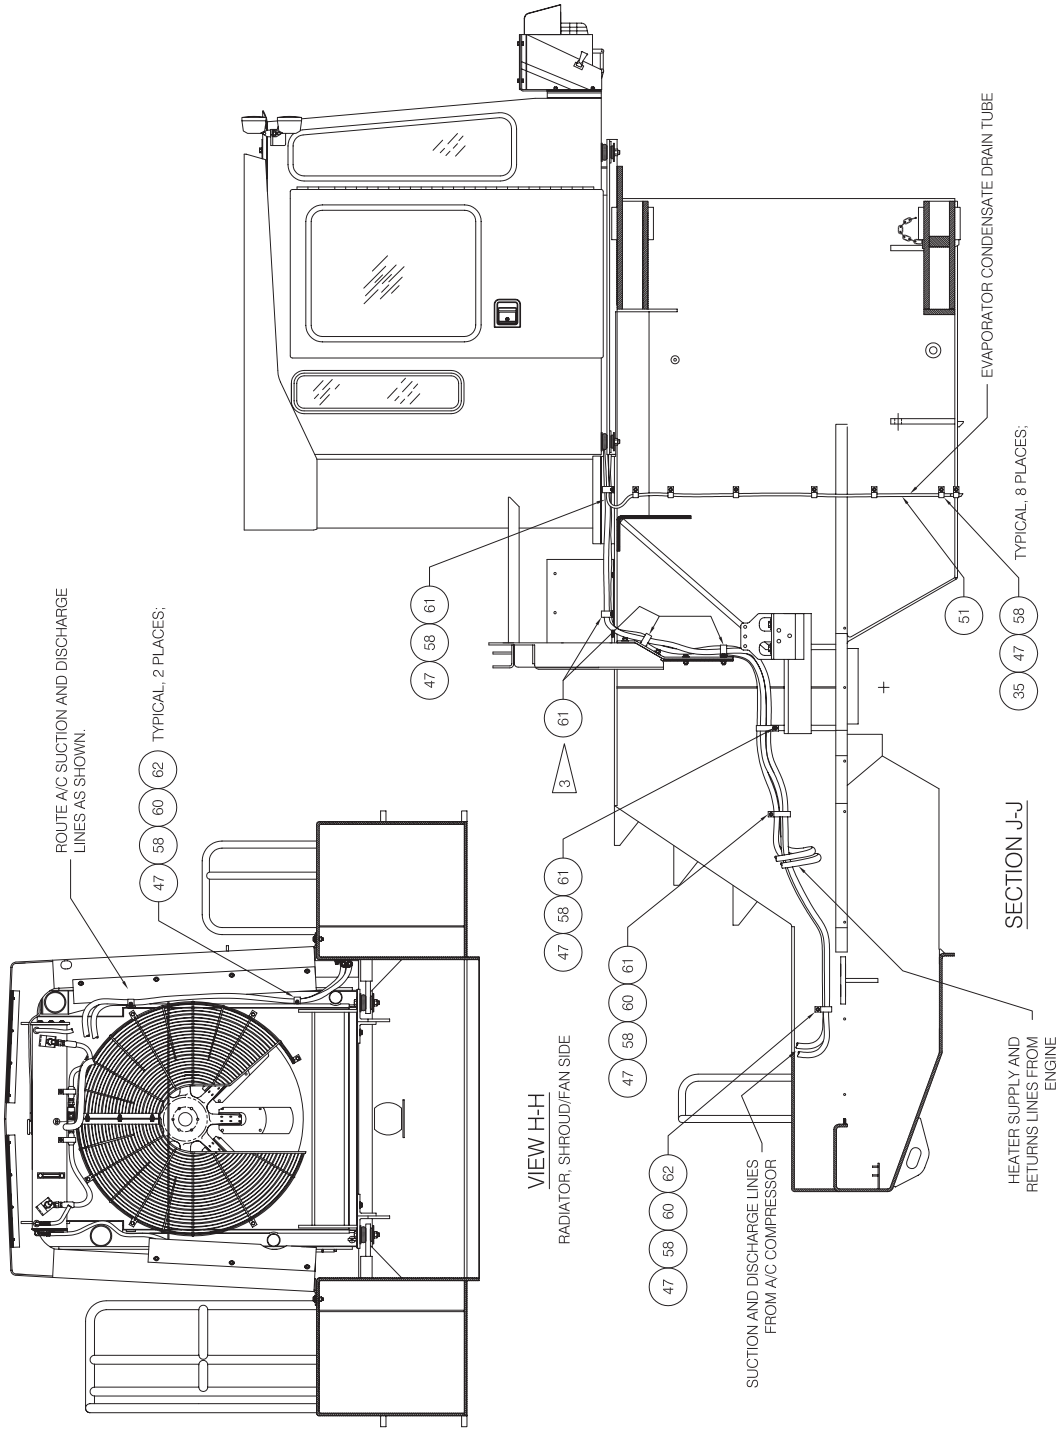

Air Conditioner / Heater Installation

NOTE: REF. ANSI ELECTRICAL SCHEMATIC ON M/S.

2

25

USE EXISTING HARDWARE TO MOUNT CLAMP(S);

Air Conditioner / Heater Installation

Item	Part No.	Qty	Description	Item	Part No.	Qty	Description
	582047		Air Conditioner / Heater Install.				
1	* 578240	1	. Air Conditioner / Heater, 24V	36	244772	2	. Diffuser
2	230521	10	. Capscrew	37	577355	2	. Bracket Weldment
3	00103339	10	. Flat Washer	38	578384	1	. Deflector Weldment
4	572532	1	. Decal	39	239979	1	. Bracket, Adapter
5	239225	6	. Hose Clamp	40	252748	1	. Belt, Fan
6	R840286	2	. Louver	41	557836	1	. Screw
7	246862	2	. Hose End	42	557835	1	. Bracket Assembly
8	246857	6'	. Hose, Air Cond	43	R13811177	1	. Hex Nut
9	246863	1	. Hose End	44	R13811037	2	. Capscrew
10	246858	14'	. Hose, Air Cond	45	R13811039	6	. Capscrew
11	248062	1	. Hose End	46	R13806980	8	. Flat Washer
12	246859	14'	. Hose, Air Cond	47	223654	16	. Locknut
13	203190	30'	. Hose, Heater	48	245275	10'	. Tube, Flex
14	201431	4	. Hose Clamp	49	245498	1	. Tee, Nylon
15	240504	1	. Hose End	50	R13802623	4	. Flat Washer
16	* 240063	1	. Condenser, Remote	51	R13801798	4	. Capscrew
17	239826	1	. Compressor	52	201566	8	. Lockwasher
18	R10572	1	. Fitting	53	563318	3	. Decal
19	R10664	1	. O-Ring	54	246860	1	. Hose End
20	581512	1	. Mounting Plate	55	246861	1	. Hose End
21	R10571	1	. Fitting	56	R13811190	4	. Locknut
22	R10663	1	. O-Ring	57	R13811035	4	. Capscrew
23	581513	2	. Tube, Sq	58	230282	12	. Flat Washer
24	222403	12'	. Cord, So	59	R13811191	8	. Locknut
25	238728	1 CAN	. Oil, Refrigerant	60	221314	4	. Stud, Weld
26	222906	3	. Insert	61	209703	6	. Clamp
27	R13801791	8	. Capscrew	62	209702	3	. Clamp
28	223428	8	. Flat Washer	63	231114	44"	. Weatherstrip
29	245394	2	. Elbow, Rubber	64	244773	6'	. Hose, Defroster
30	578230	1	. Tube	65	219386	6'	. Wire
31	238155	1	. Connector, Wire	66	219433	6'	. Wire
32	238160	1	. Connector, Wire	67	219434	6'	. Wire
33	R740874	4	. Pin, Female	68	246865	1	. Hose End
34	R740866	4	. Pin, Male	69	* 579991	1	. Cab Pressurizer
35	R740867	8	. Seal, Wire	70	44820	4	. Spacer