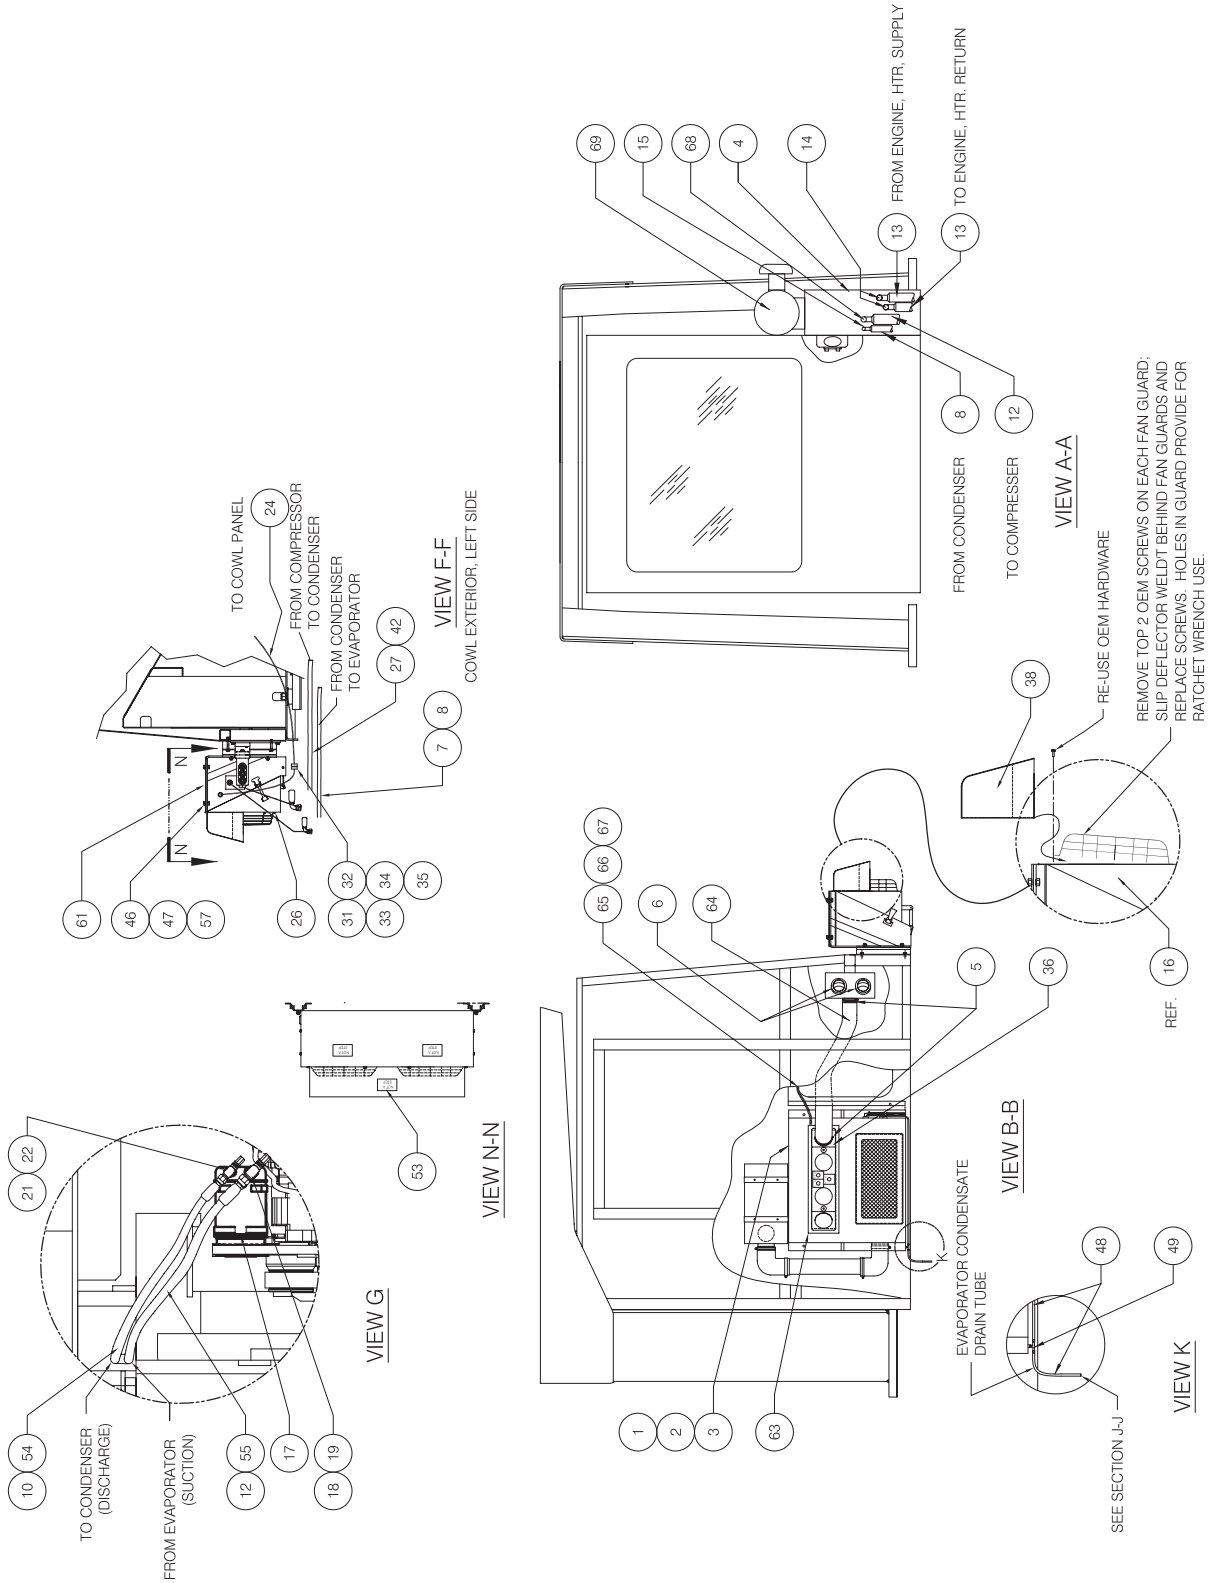

Air Conditioner / Heater Installation

NOTE: REF. ANSI ELECTRICAL SCHEMATIC ON M/S.

2

25

USE EXISTING HARDWARE TO MOUNT CLAMP(S);

Air Conditioner / Heater Installation

Item	Part No.	Qty	Description	Item	Part No.	Qty	Description
	582047		Air Conditioner / Heater Install.				
1	* 578240	1	. Air Conditioner / Heater, 24V	36	244772	2	. Diffuser
2	230521	10	. Capscrew	37	577355	2	. Bracket Weldment
3	00103339	10	. Flat Washer	38	578384	1	. Deflector Weldment
4	572532	1	. Decal	39	239979	1	. Bracket, Adapter
5	239225	6	. Hose Clamp	40	252748	1	. Belt, Fan
6	R840286	2	. Louver	41	557836	1	. Screw
7	246862	2	. Hose End	42	557835	1	. Bracket Assembly
8	246857	6'	. Hose, Air Cond	43	R13811177	1	. Hex Nut
9	246863	1	. Hose End	44	R13811037	2	. Capscrew
10	246858	14'	. Hose, Air Cond	45	R13811039	6	. Capscrew
11	248062	1	. Hose End	46	R13806980	8	. Flat Washer
12	246859	14'	. Hose, Air Cond	47	223654	16	. Locknut
13	203190	30'	. Hose, Heater	48	245275	10'	. Tube, Flex
14	201431	4	. Hose Clamp	49	245498	1	. Tee, Nylon
15	240504	1	. Hose End	50	R13802623	4	. Flat Washer
16	* 240063	1	. Condenser, Remote	51	R13801798	4	. Capscrew
17	239826	1	. Compressor	52	201566	8	. Lockwasher
18	R10572	1	. Fitting	53	563318	3	. Decal
19	R10664	1	. O-Ring	54	246860	1	. Hose End
20	581512	1	. Mounting Plate	55	246861	1	. Hose End
21	R10571	1	. Fitting	56	R13811190	4	. Locknut
22	R10663	1	. O-Ring	57	R13811035	4	. Capscrew
23	581513	2	. Tube, Sq	58	230282	12	. Flat Washer
24	222403	12'	. Cord, So	59	R13811191	8	. Locknut
25	238728	1 CAN	. Oil, Refrigerant	60	221314	4	. Stud, Weld
26	222906	3	. Insert	61	209703	6	. Clamp
27	R13801791	8	. Capscrew	62	209702	3	. Clamp
28	223428	8	. Flat Washer	63	231114	44"	. Weatherstrip
29	245394	2	. Elbow, Rubber	64	244773	6'	. Hose, Defroster
30	578230	1	. Tube	65	219386	6'	. Wire
31	238155	1	. Connector, Wire	66	219433	6'	. Wire
32	238160	1	. Connector, Wire	67	219434	6'	. Wire
33	R740874	4	. Pin, Female	68	246865	1	. Hose End
34	R740866	4	. Pin, Male	69	* 579991	1	. Cab Pressurizer
35	R740867	8	. Seal, Wire	70	44820	4	. Spacer