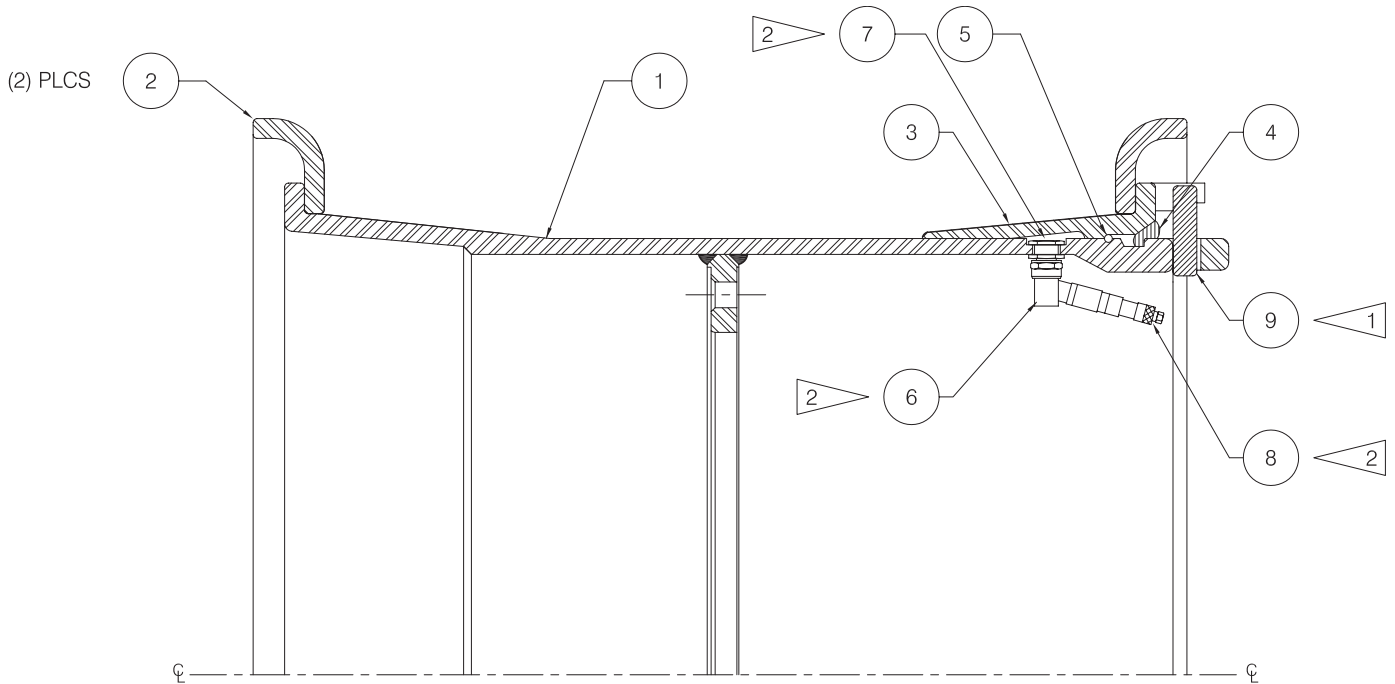

Wheel Assembly - Bogie

NOTES:

1 VIEW IS TYPICAL FOR (2) LOCKS LOCATED 180° APART.

2 ITEMS 6, 7 & 8 TYPICAL, 2 PLACES;

Item	Part No.	Qty	Description	Item	Part No.	Qty	Description
	582043		Wheel Assembly				
1	582044	1	. Rim Base	6	221836	2	. Stem, Valve
2	210121	2	. Flange	7	221834	2	. Spud Assembly
3	560983	1	. Bead Seat	8	221835	2	. Housing, Core
4	210123	1	. Ring, Lock	9	560262	2	. Lock, Wheel
5	210099	1	. O-Ring				