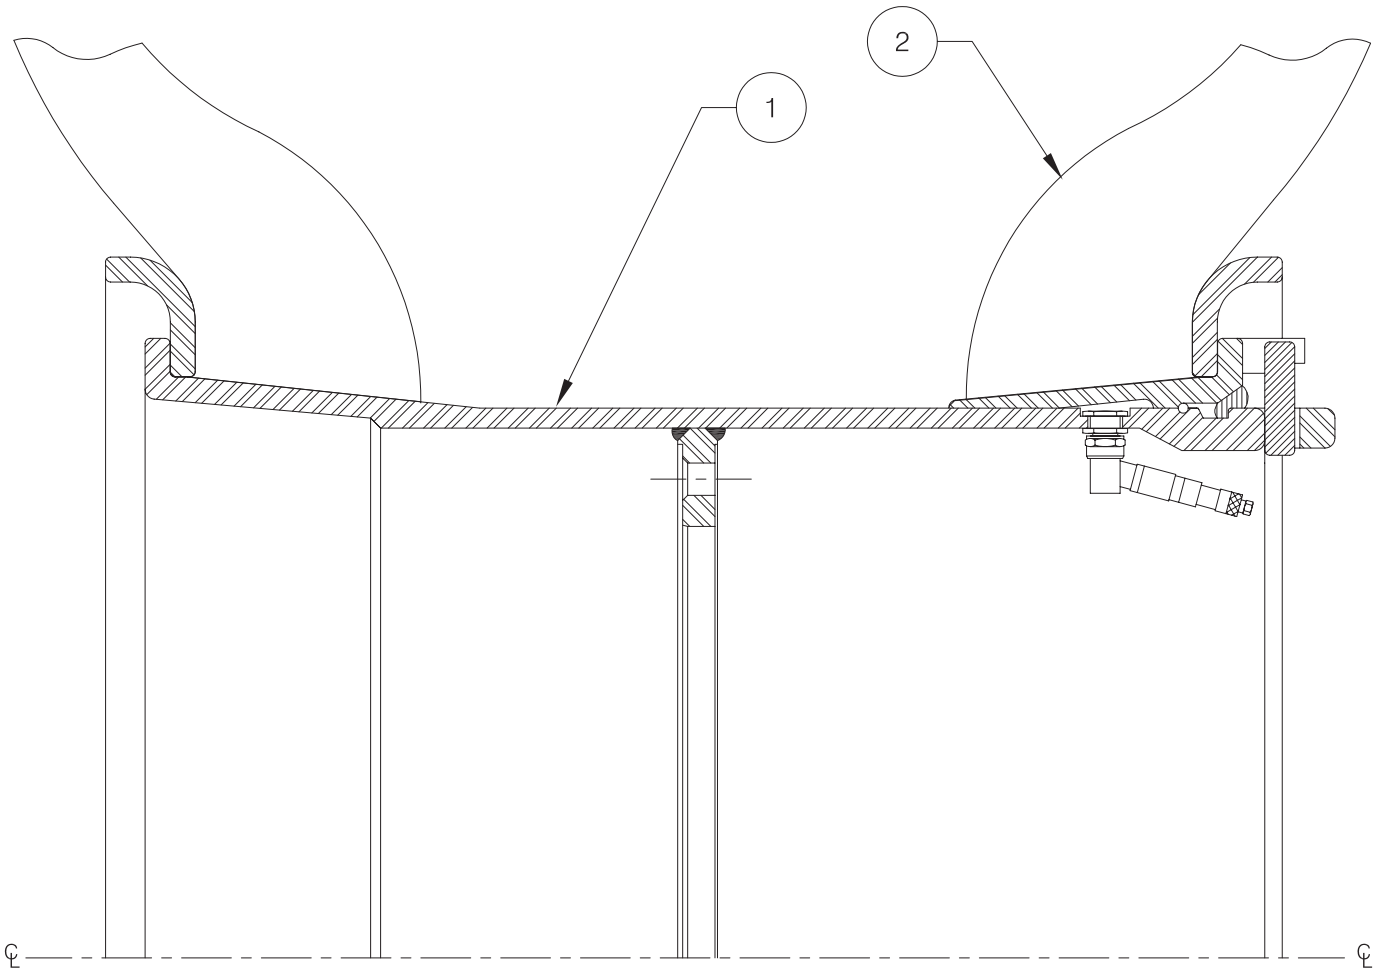

Wheel & Tire Assembly - Bogie

Item	Part No.	Qty	Description	Item	Part No.	Qty	Description
	582042		Wheel & Tire Assembly - Bogie				
1	*a 582043	1	. Wheel Assembly - Bogie	2	245985	1	. Tire, 29.5 x 29

*a See Separate Coverage