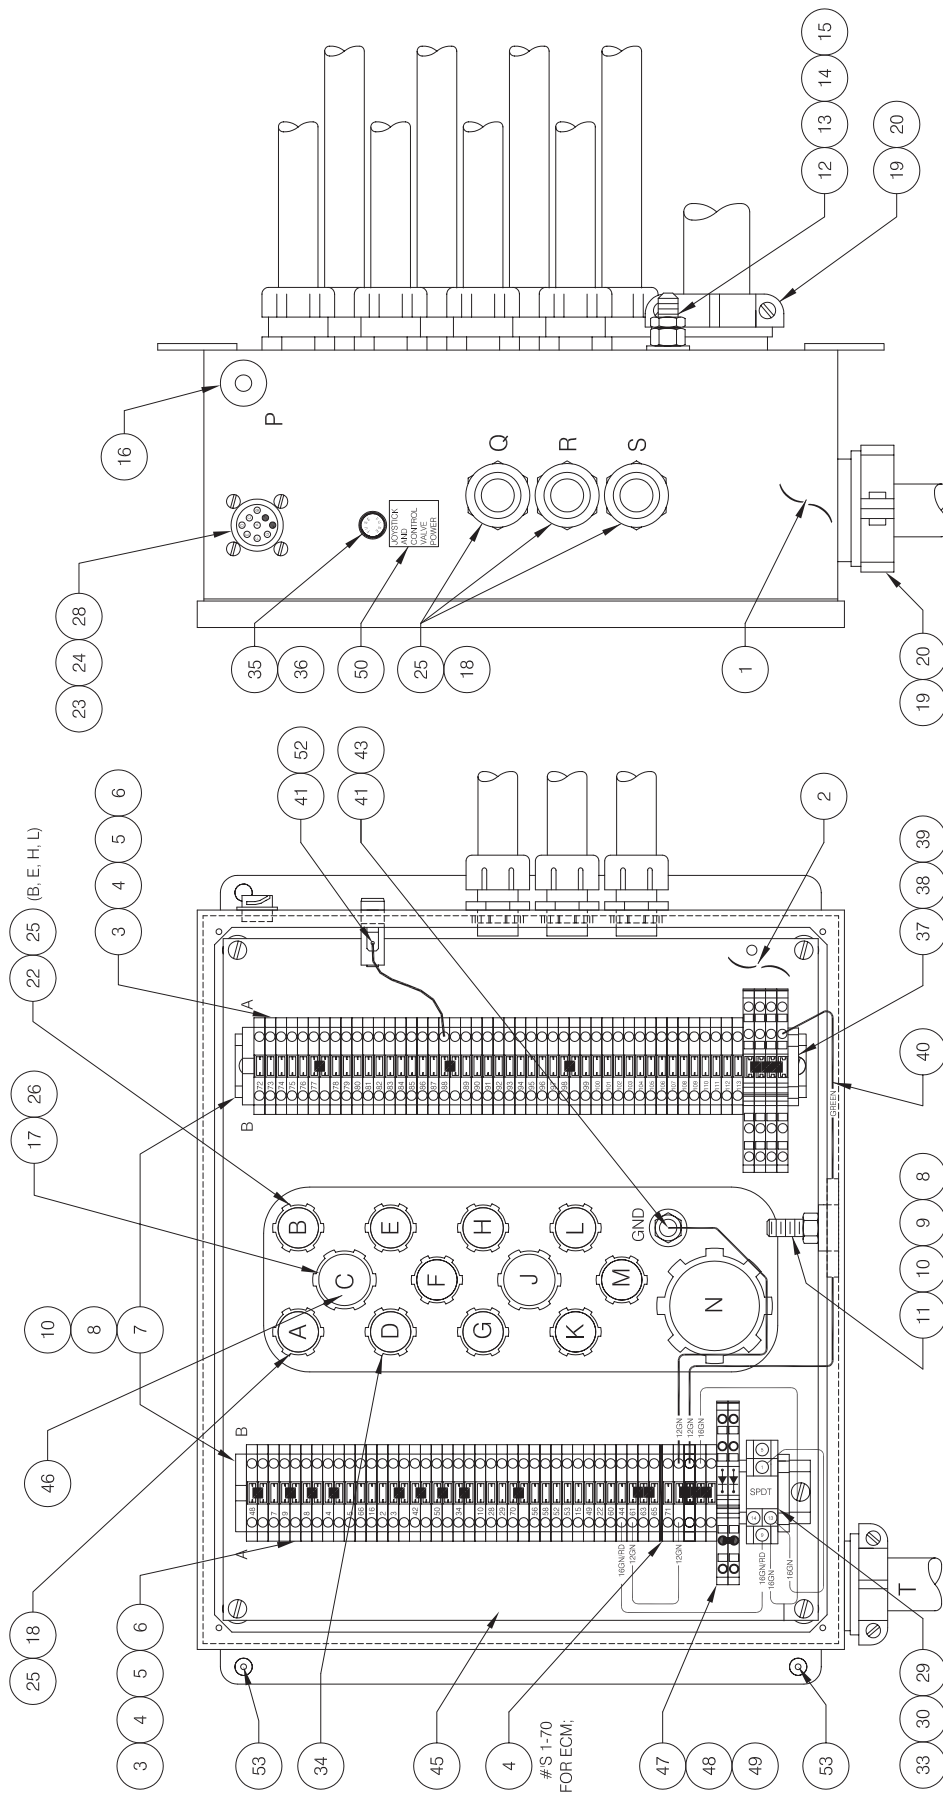

Junction Box Assembly

Junction Box Assembly

Item	Part No.	Qty	Description	Item	Part No.	Qty	Description
	582011		Junction Box Assembly				
1	578969	1	. Box, Elec	26	220579	2	. Connector, Cord
2	578372	1	. Panel	27	29104	1	. Connector, Cord
3	236924	86	. Terminal Block	28	241831	4	. Nut, Esna
4	236925	2	. End Plate	29	238891	1	. Relay
5	236926	15	. Jumper, Horizontal	30	22632	1	. Relay Socket
6	241761	4	. End Stop	33	235842	2	. Clamp, Holddown
7	22628	1 m	. Rail, Din	34	579427	1	. Wire Harness
8	00100768	8	. Machine Screw	35	246932	1	. Fuse Holder
9	223799	2	. Nut, Esna	36	237624	1	. Fuse
10	00103338	8	. Flat Washer	37	241757	4	. Terminal Block
11	562702	1	. Terminal Block	38	241762	1	. End Plate
12	559513	1	. Rod	39	241759	3	. Jumper
13	223654	2	. Locknut	40	219433	2'	. Wire
14	235708	2	. Jam Nut	41	219437	2'	. Wire
15	201570	2	. Spring Washer	42	219388	2'	. Wire
16	R3221996	1	. Grommet	43	189-0076	6	. Terminal Lug
17	220057	2	. Ring Nut	44	200250	1	. Terminal Ring
18	220582	13	. Ring Nut	45	237628	1'	. Wire
19	226049	2	. Connector, Cord	46	579739	1	. Wire Harness
20	226157	2	. Ring Nut	47	247209	2	. Terminal Block
21	252170	40'	. Cable	48	247468	1	. End Plate
22	223774	4	. Connector, Cord	49	241771	1	. Jumper
23	579851	1	. Wire Harness	50	50854	1	. Decal
24	241827	4	. Machine Screw	52	221963	1	. Terminal
25	220577	9	. Connector, Cord	53	222470	2	. Insert