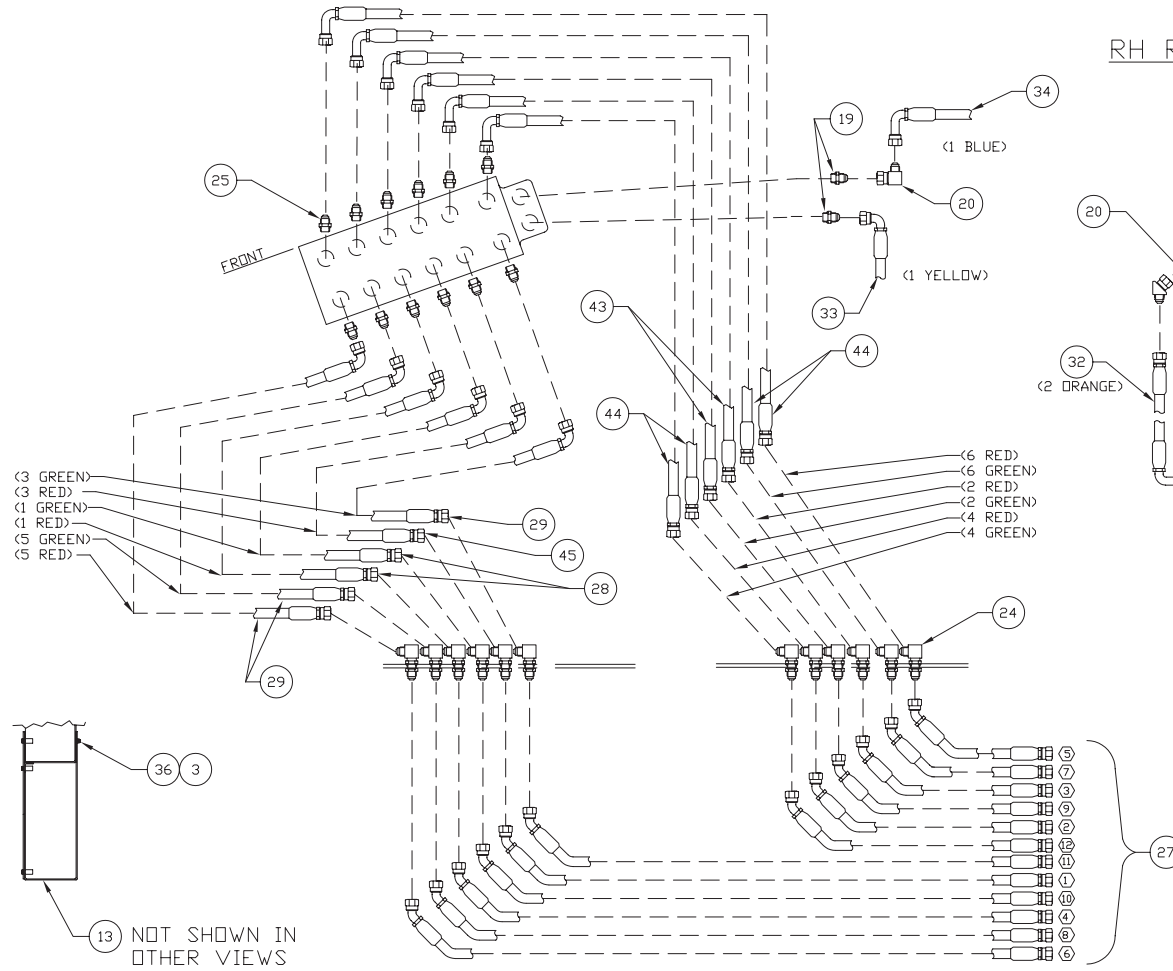

Hydraulic System - Seat Mounted Controls

Hydraulic System - Seat Mounted Controls

Item	Part No.	Qty	Description	Item	Part No.	Qty	Description
	582005		Controls, Seat Mounted Hydraulic				
1	* 236764	1	. Control, Remote	30	568668	1	. Plate
2	* 249361	1	. Valve, RH Pilot Control	31	00103319	5	. Lockwasher
3	241700	2	. Stud	32	232286	6	. Hose Assembly
4	561830	2	. Plate	33	237412	1	. Hose Assembly
5	566662	2	. Bracket	34	245278	1	. Hose Assembly
6	209588	8	. Clamp	35	222384	14	. Machine Screw
7	209697	3	. Clamp	36	222441	16	. Locknut
8	209589	2	. Clamp	37	00179797	17	. Capscrew
9	224968	8	. Fitting	38	238253	2	. Hose Assembly
10	238252	4	. Hose Assembly	39	00103339	20	. Flat Washer
11	229186	8	. Capscrew	41	570534	1	. Armrest, RH
13	577304	1	. Cover Assembly	42	570533	1	. Armrest, LH
14	570406	1	. Bracket,Hose	43	237096	2	. Hose Assembly
15	215203	8	. Fitting	44	237273	4	. Hose Assembly
16	226904	6	. Fitting	45	237272	2	. Hose Assembly
17	224736	8	. Fitting	46	570819	2	. Washer
18	211562	2	. Fitting	47	230282	2	. Flat Washer
19	211560	6	. Fitting	48	201634	2	. Capscrew
20	211561	4	. Fitting	50	576464	1	. Control Weldment
21	219502	12	. Fitting	51	572948	2	. Bar, Spacer
23	570395	1	. Plate	52	223654	2	. Locknut
24	23543	12	. Fitting	53	574511	2	. Spacer
25	223929	12	. Fitting	54	237391	1'	. Insulation, Pipe
26	209482	2	. Fitting	55	241200	1	. Insulation, Valve Cover Wrap
27	237258	12	. Hose Assembly	56	241205	1	. Insulation, Valve Cover Wrap
28	232283	2	. Hose Assembly				
29	237220	3	. Hose Assembly				

* See Separate Coverage

LH REMOTE CONTROLLER
TOP VIEW

RH REMOTE CONTROLLER
TOP VIEW

RH REMOTE CONTROLLER
SIDE VIEW

NOTE:
HOSES (13)(14)(15)(16)(17) ARE FOR STEERING
SEE HYDRAULIC SYSTEM STEERING PRINT
ON MASTER SHEET.

DETAIL C