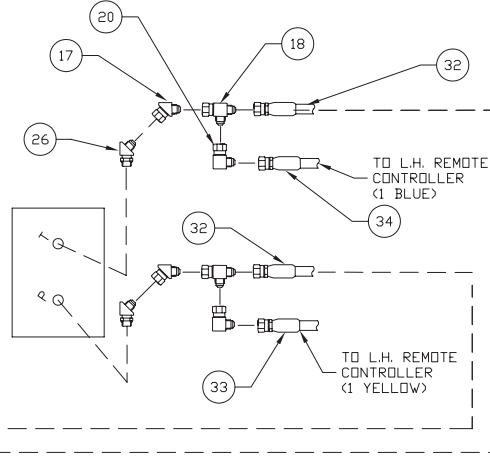

Hydraulic System - Seat Mounted Controls

Hydraulic System - Seat Mounted Controls

Item	Part No.	Qty	Description	Item	Part No.	Qty	Description
	582005		Controls, Seat Mounted Hydraulic				
1	* 236764	1	. Control, Remote	30	568668	1	. Plate
2	* 249361	1	. Valve, RH Pilot Control	31	00103319	5	. Lockwasher
3	241700	2	. Stud	32	232286	6	. Hose Assembly
4	561830	2	. Plate	33	237412	1	. Hose Assembly
5	566662	2	. Bracket	34	245278	1	. Hose Assembly
6	209588	8	. Clamp	35	222384	14	. Machine Screw
7	209697	3	. Clamp	36	222441	16	. Locknut
8	209589	2	. Clamp	37	00179797	17	. Capscrew
9	224968	8	. Fitting	38	238253	2	. Hose Assembly
10	238252	4	. Hose Assembly	39	00103339	20	. Flat Washer
11	229186	8	. Capscrew	41	570534	1	. Armrest, RH
13	577304	1	. Cover Assembly	42	570533	1	. Armrest, LH
14	570406	1	. Bracket,Hose	43	237096	2	. Hose Assembly
15	215203	8	. Fitting	44	237273	4	. Hose Assembly
16	226904	6	. Fitting	45	237272	2	. Hose Assembly
17	224736	8	. Fitting	46	570819	2	. Washer
18	211562	2	. Fitting	47	230282	2	. Flat Washer
19	211560	6	. Fitting	48	201634	2	. Capscrew
20	211561	4	. Fitting	50	576464	1	. Control Weldment
21	219502	12	. Fitting	51	572948	2	. Bar, Spacer
23	570395	1	. Plate	52	223654	2	. Locknut
24	23543	12	. Fitting	53	574511	2	. Spacer
25	223929	12	. Fitting	54	237391	1'	. Insulation, Pipe
26	209482	2	. Fitting	55	241200	1	. Insulation, Valve Cover Wrap
27	237258	12	. Hose Assembly	56	241205	1	. Insulation, Valve Cover Wrap
28	232283	2	. Hose Assembly				
29	237220	3	. Hose Assembly				

* See Separate Coverage

LH REMOTE CONTROLLER
TOP VIEW

RH REMOTE CONTROLLER
TOP VIEW

RH REMOTE CONTROLLER
SIDE VIEW

NOTE:
HOSES (13)(14)(15)(16)(17) ARE FOR STEERING
SEE HYDRAULIC SYSTEM STEERING PRINT
ON MASTER SHEET.