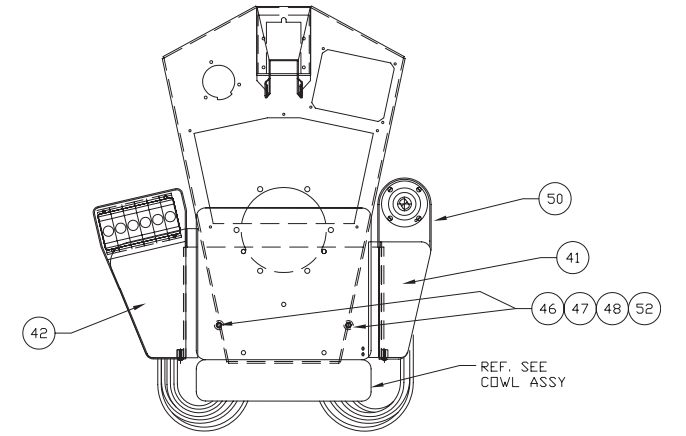

Hydraulic System - Seat Mounted Controls

Hydraulic System - Seat Mounted Controls

Item	Part No.	Qty	Description	Item	Part No.	Qty	Description
	582005		Controls, Seat Mounted Hydraulic				
1	* 236764	1	. Control, Remote	30	568668	1	. Plate
2	* 249361	1	. Valve, RH Pilot Control	31	00103319	5	. Lockwasher
3	241700	2	. Stud	32	232286	6	. Hose Assembly
4	561830	2	. Plate	33	237412	1	. Hose Assembly
5	566662	2	. Bracket	34	245278	1	. Hose Assembly
6	209588	8	. Clamp	35	222384	14	. Machine Screw
7	209697	3	. Clamp	36	222441	16	. Locknut
8	209589	2	. Clamp	37	00179797	17	. Capscrew
9	224968	8	. Fitting	38	238253	2	. Hose Assembly
10	238252	4	. Hose Assembly	39	00103339	20	. Flat Washer
11	229186	8	. Capscrew	41	570534	1	. Armrest, RH
13	577304	1	. Cover Assembly	42	570533	1	. Armrest, LH
14	570406	1	. Bracket,Hose	43	237096	2	. Hose Assembly
15	215203	8	. Fitting	44	237273	4	. Hose Assembly
16	226904	6	. Fitting	45	237272	2	. Hose Assembly
17	224736	8	. Fitting	46	570819	2	. Washer
18	211562	2	. Fitting	47	230282	2	. Flat Washer
19	211560	6	. Fitting	48	201634	2	. Capscrew
20	211561	4	. Fitting	50	576464	1	. Control Weldment
21	219502	12	. Fitting	51	572948	2	. Bar, Spacer
23	570395	1	. Plate	52	223654	2	. Locknut
24	23543	12	. Fitting	53	574511	2	. Spacer
25	223929	12	. Fitting	54	237391	1'	. Insulation, Pipe
26	209482	2	. Fitting	55	241200	1	. Insulation, Valve Cover Wrap
27	237258	12	. Hose Assembly	56	241205	1	. Insulation, Valve Cover Wrap
28	232283	2	. Hose Assembly				
29	237220	3	. Hose Assembly				

* See Separate Coverage

LH REMOTE CONTROLLER
TOP VIEW

RH REMOTE CONTROLLER
TOP VIEW

RH REMOTE CONTROLLER
SIDE VIEW

NOTE:
HOSES (13)(14)(15)(16)(17) ARE FOR STEERING
SEE HYDRAULIC SYSTEM STEERING PRINT
ON MASTER SHEET.