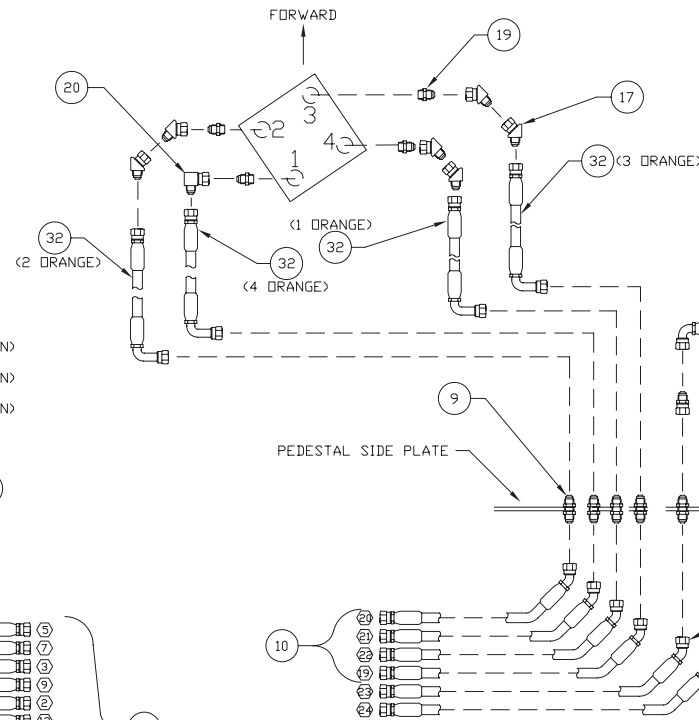

Hydraulic System - Seat Mounted Controls

Hydraulic System - Seat Mounted Controls

Item	Part No.	Qty	Description	Item	Part No.	Qty	Description
	582005		Controls, Seat Mounted Hydraulic				
1	* 236764	1	. Control, Remote	30	568668	1	. Plate
2	* 249361	1	. Valve, RH Pilot Control	31	00103319	5	. Lockwasher
3	241700	2	. Stud	32	232286	6	. Hose Assembly
4	561830	2	. Plate	33	237412	1	. Hose Assembly
5	566662	2	. Bracket	34	245278	1	. Hose Assembly
6	209588	8	. Clamp	35	222384	14	. Machine Screw
7	209697	3	. Clamp	36	222441	16	. Locknut
8	209589	2	. Clamp	37	00179797	17	. Capscrew
9	224968	8	. Fitting	38	238253	2	. Hose Assembly
10	238252	4	. Hose Assembly	39	00103339	20	. Flat Washer
11	229186	8	. Capscrew	41	570534	1	. Armrest, RH
13	577304	1	. Cover Assembly	42	570533	1	. Armrest, LH
14	570406	1	. Bracket,Hose	43	237096	2	. Hose Assembly
15	215203	8	. Fitting	44	237273	4	. Hose Assembly
16	226904	6	. Fitting	45	237272	2	. Hose Assembly
17	224736	8	. Fitting	46	570819	2	. Washer
18	211562	2	. Fitting	47	230282	2	. Flat Washer
19	211560	6	. Fitting	48	201634	2	. Capscrew
20	211561	4	. Fitting	50	576464	1	. Control Weldment
21	219502	12	. Fitting	51	572948	2	. Bar, Spacer
23	570395	1	. Plate	52	223654	2	. Locknut
24	23543	12	. Fitting	53	574511	2	. Spacer
25	223929	12	. Fitting	54	237391	1'	. Insulation, Pipe
26	209482	2	. Fitting	55	241200	1	. Insulation, Valve Cover Wrap
27	237258	12	. Hose Assembly	56	241205	1	. Insulation, Valve Cover Wrap
28	232283	2	. Hose Assembly				
29	237220	3	. Hose Assembly				

* See Separate Coverage

LH REMOTE CONTROLLER
TOP VIEW

RH REMOTE CONTROLLER
TOP VIEW

RH REMOTE CONTROLLER
SIDE VIEW

NOTE:
HOSES (13)(14)(15)(16)(17) ARE FOR STEERING
SEE HYDRAULIC SYSTEM STEERING PRINT
ON MASTER SHEET.

DETAIL C