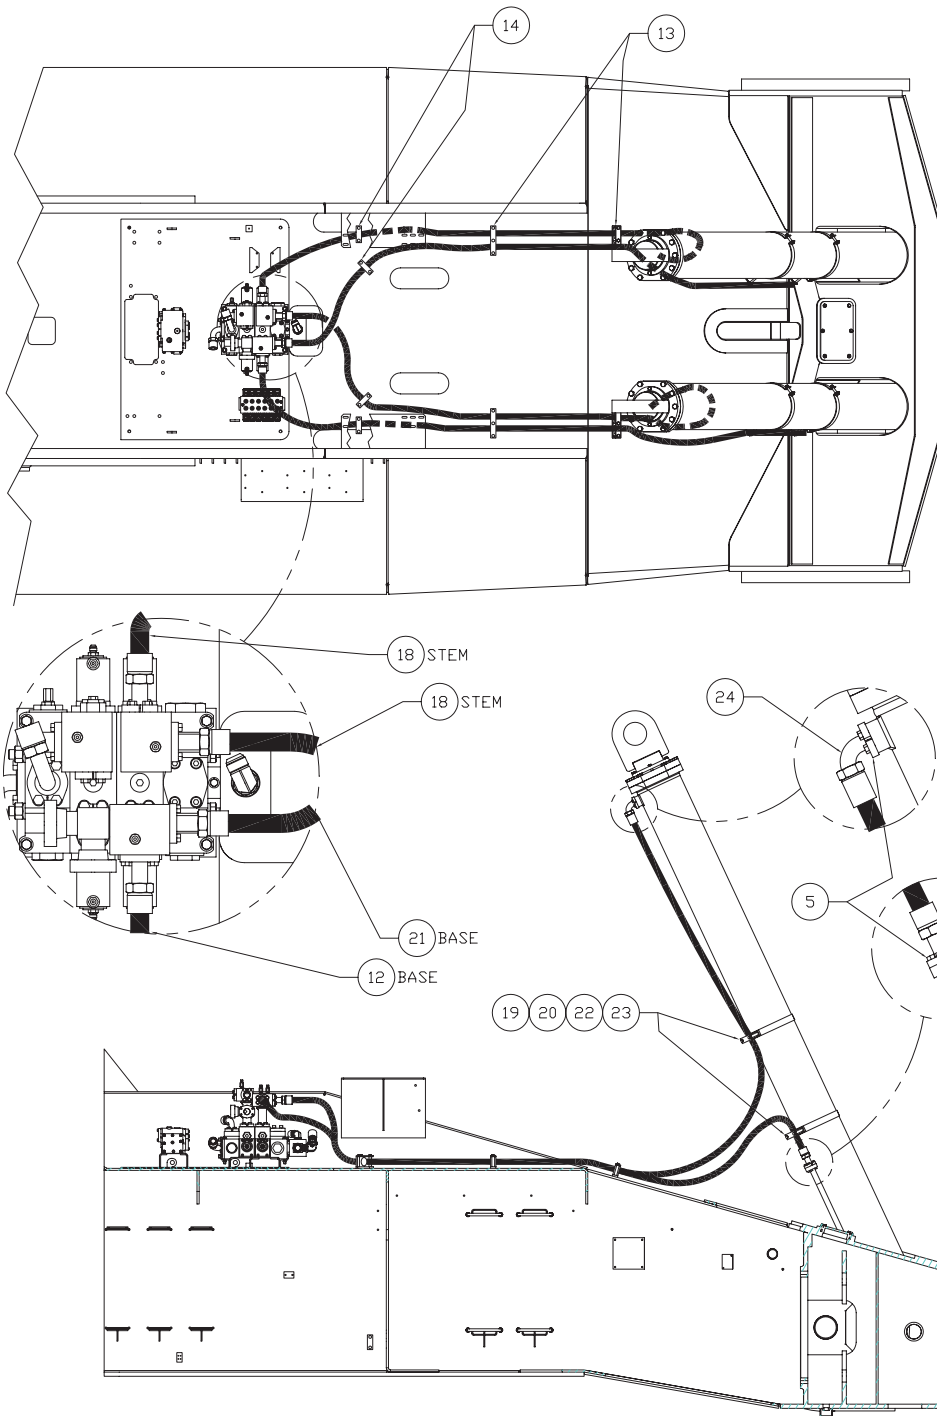

---

Hydraulic System - Hoist

HOIST CYL BASE DETAIL  
TYP. BOTH SIDES

## Hydraulic System - Hoist

Item	Part No.	Qty	Description	Item	Part No.	Qty	Description
	<b>581056</b>		<b>Hydraulic System - Hoist</b>				
1	538596	2	. Restrictor Valve	10	570794	2	. Tube Weldment
2	203519	2	. O-Ring	12	249604	1	. Hose Assembly
3	538631	2	. Manifold	13	225214	4	. Clamp
4	209423	2	. Fitting	14	225215	4	. Clamp
5	11740	4	. Kit, Split Flange	18	252318	2	. Hose Assembly
	201615	4	.. Capscrew	19	222615	4	. Flat Washer
	203446	1	.. O-Ring	20	223587	4	. Nut, Esna
	209536	2	.. Clamp Half	21	249603	1	. Hose Assembly
6	223909	8	. Lockwasher	22	562425	4	. Clamp Weldment
8	00179896	8	. Capscrew	23	231722	4	. Capscrew
9	11767	2	. Kit, Split Flange	24	224780	2	. Fitting
	200604	4	.. Lockwasher				
	209537	2	.. Clamp Half				
	222379	4	.. Capscrew				