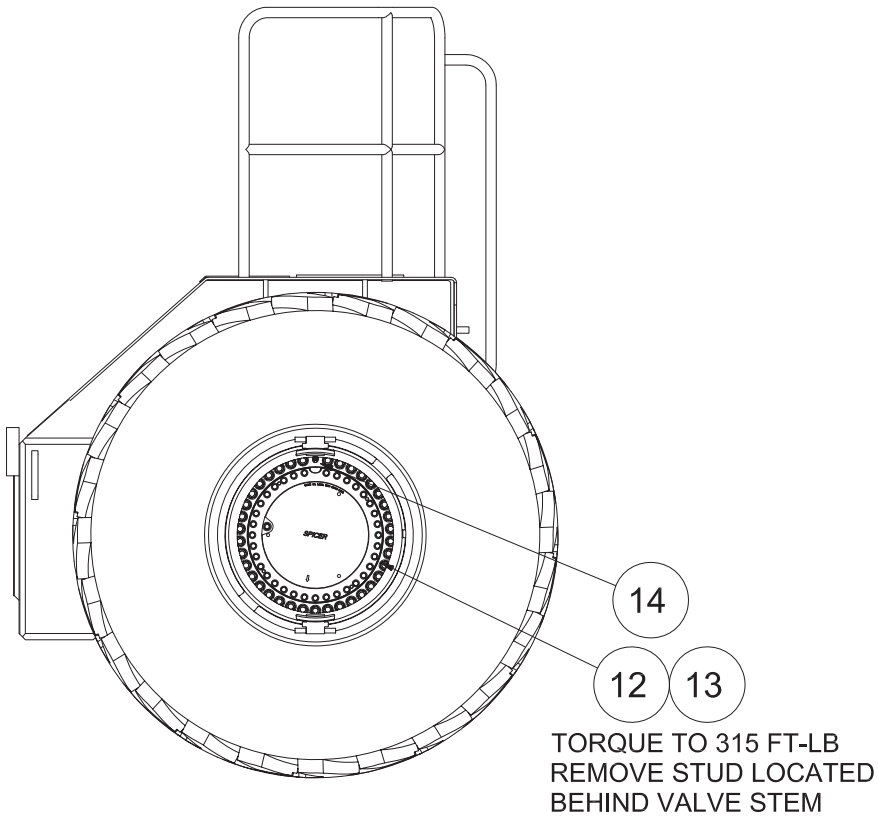

Bogie Axle Installation

Bogie Axle Installation

Item	Part No.	Qty	Description	Item	Part No.	Qty	Description
581048 Bogie Axle Installation							
1	249530	1	. Axle, W/O Brakes	9	224181	4	. Capscrew
2	562389	2	. Bar, Torque	10	217419	9	. Hard Washer
3	556710	6	. Stop, Axle	11	220918	4	. Locknut
4	556708	2	. Link	12	222463	74	. Hex Nut
5	224331	4	. Capscrew	13	225176	74	. Hard Washer
6	224217	4	. Capscrew	14	581815	2	. Shim, Rim Mounting
7	224215	16	. Hard Washer	15	556784	4	. Spacer
8	220448	8	. Nut, Esna				

SECTION A-A

DETAIL B