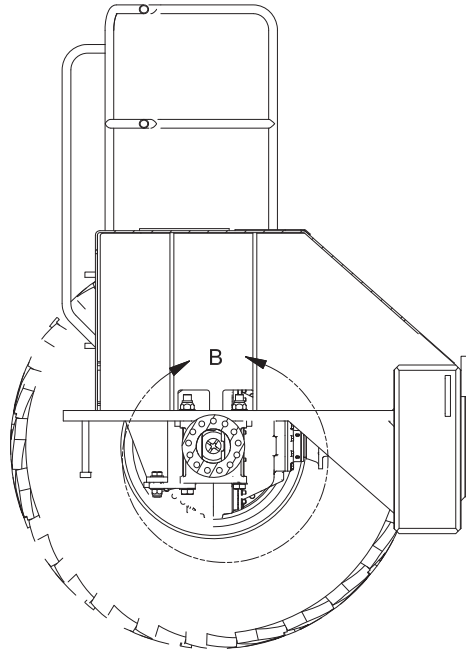

Bogie Axle Installation

Bogie Axle Installation

Item	Part No.	Qty	Description	Item	Part No.	Qty	Description
581048 Bogie Axle Installation							
1	249530	1	. Axle, W/O Brakes	9	224181	4	. Capscrew
2	562389	2	. Bar, Torque	10	217419	9	. Hard Washer
3	556710	6	. Stop, Axle	11	220918	4	. Locknut
4	556708	2	. Link	12	222463	74	. Hex Nut
5	224331	4	. Capscrew	13	225176	74	. Hard Washer
6	224217	4	. Capscrew	14	581815	2	. Shim, Rim Mounting
7	224215	16	. Hard Washer	15	556784	4	. Spacer
8	220448	8	. Nut, Esna				