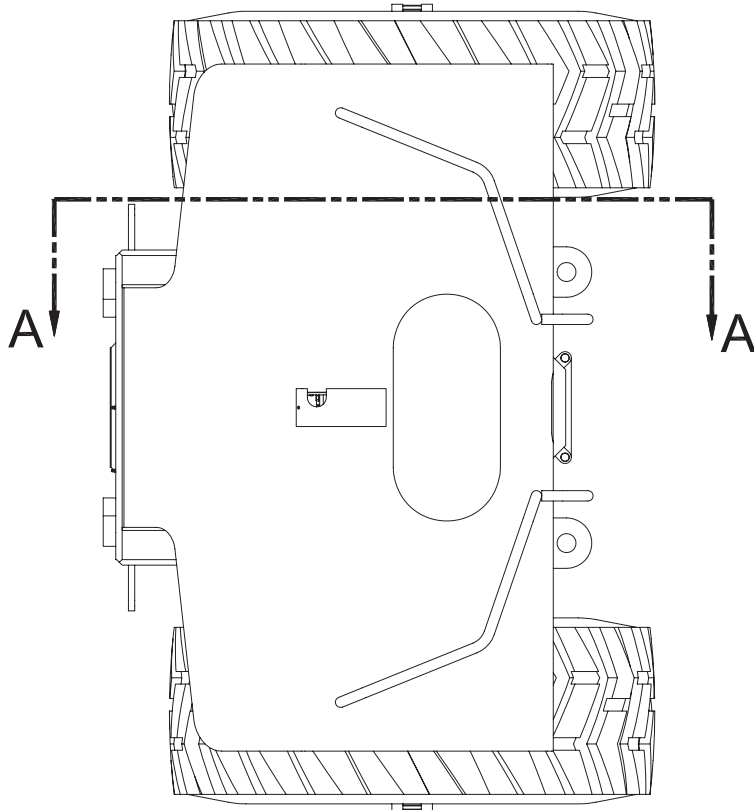

Bogie Axle Installation

Bogie Axle Installation

Item	Part No.	Qty	Description	Item	Part No.	Qty	Description
581048 Bogie Axle Installation							
1	249530	1	. Axle, W/O Brakes	9	224181	4	. Capscrew
2	562389	2	. Bar, Torque	10	217419	9	. Hard Washer
3	556710	6	. Stop, Axle	11	220918	4	. Locknut
4	556708	2	. Link	12	222463	74	. Hex Nut
5	224331	4	. Capscrew	13	225176	74	. Hard Washer
6	224217	4	. Capscrew	14	581815	2	. Shim, Rim Mounting
7	224215	16	. Hard Washer	15	556784	4	. Spacer
8	220448	8	. Nut, Esna				

SECTION A-A

DETAIL B