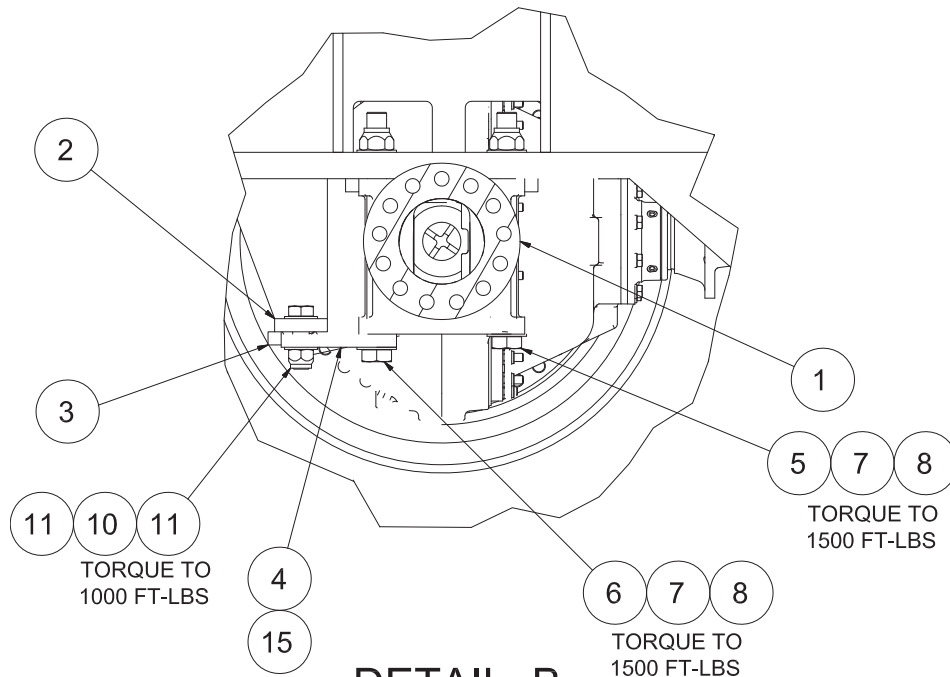

Bogie Axle Installation

Bogie Axle Installation

Item	Part No.	Qty	Description	Item	Part No.	Qty	Description
581048 Bogie Axle Installation							
1	249530	1	. Axle, W/O Brakes	9	224181	4	. Capscrew
2	562389	2	. Bar, Torque	10	217419	9	. Hard Washer
3	556710	6	. Stop, Axle	11	220918	4	. Locknut
4	556708	2	. Link	12	222463	74	. Hex Nut
5	224331	4	. Capscrew	13	225176	74	. Hard Washer
6	224217	4	. Capscrew	14	581815	2	. Shim, Rim Mounting
7	224215	16	. Hard Washer	15	556784	4	. Spacer
8	220448	8	. Nut, Esna				

SECTION A-A

DETAIL B