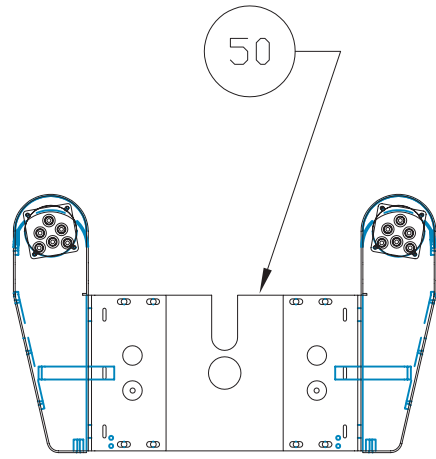

JOYSTICK STEERING DETAIL
LOCATE ELECTRICAL COMPONENTS ON INSIDE RH CONSOLE
SEE DETAIL C FOR WIRING

2 STEERING SYSTEM PARTS SHOWN FOR REFERENCE ONLY.

DETAIL C

JOYSTICK STEERING WIRING

1 INSTALL ON THE INSIDE OF THE CONSOLE; FROM THE EDGE OF THE SEAT CUSHION TO THE REMOVABLE COVER PLATE.

SEAT, TOP VIEW

SEE DETAIL C

SEAT, LEFT VIEW

SEE DETAIL D

SEAT, BACK VIEW

SEE DETAIL E

SEAT, RIGHT VIEW

SEE DETAIL A FOR PILOT CONTROLS MANIFOLD PLUMBING
SEE DETAIL B FOR HOIST/TILT PLUMBING