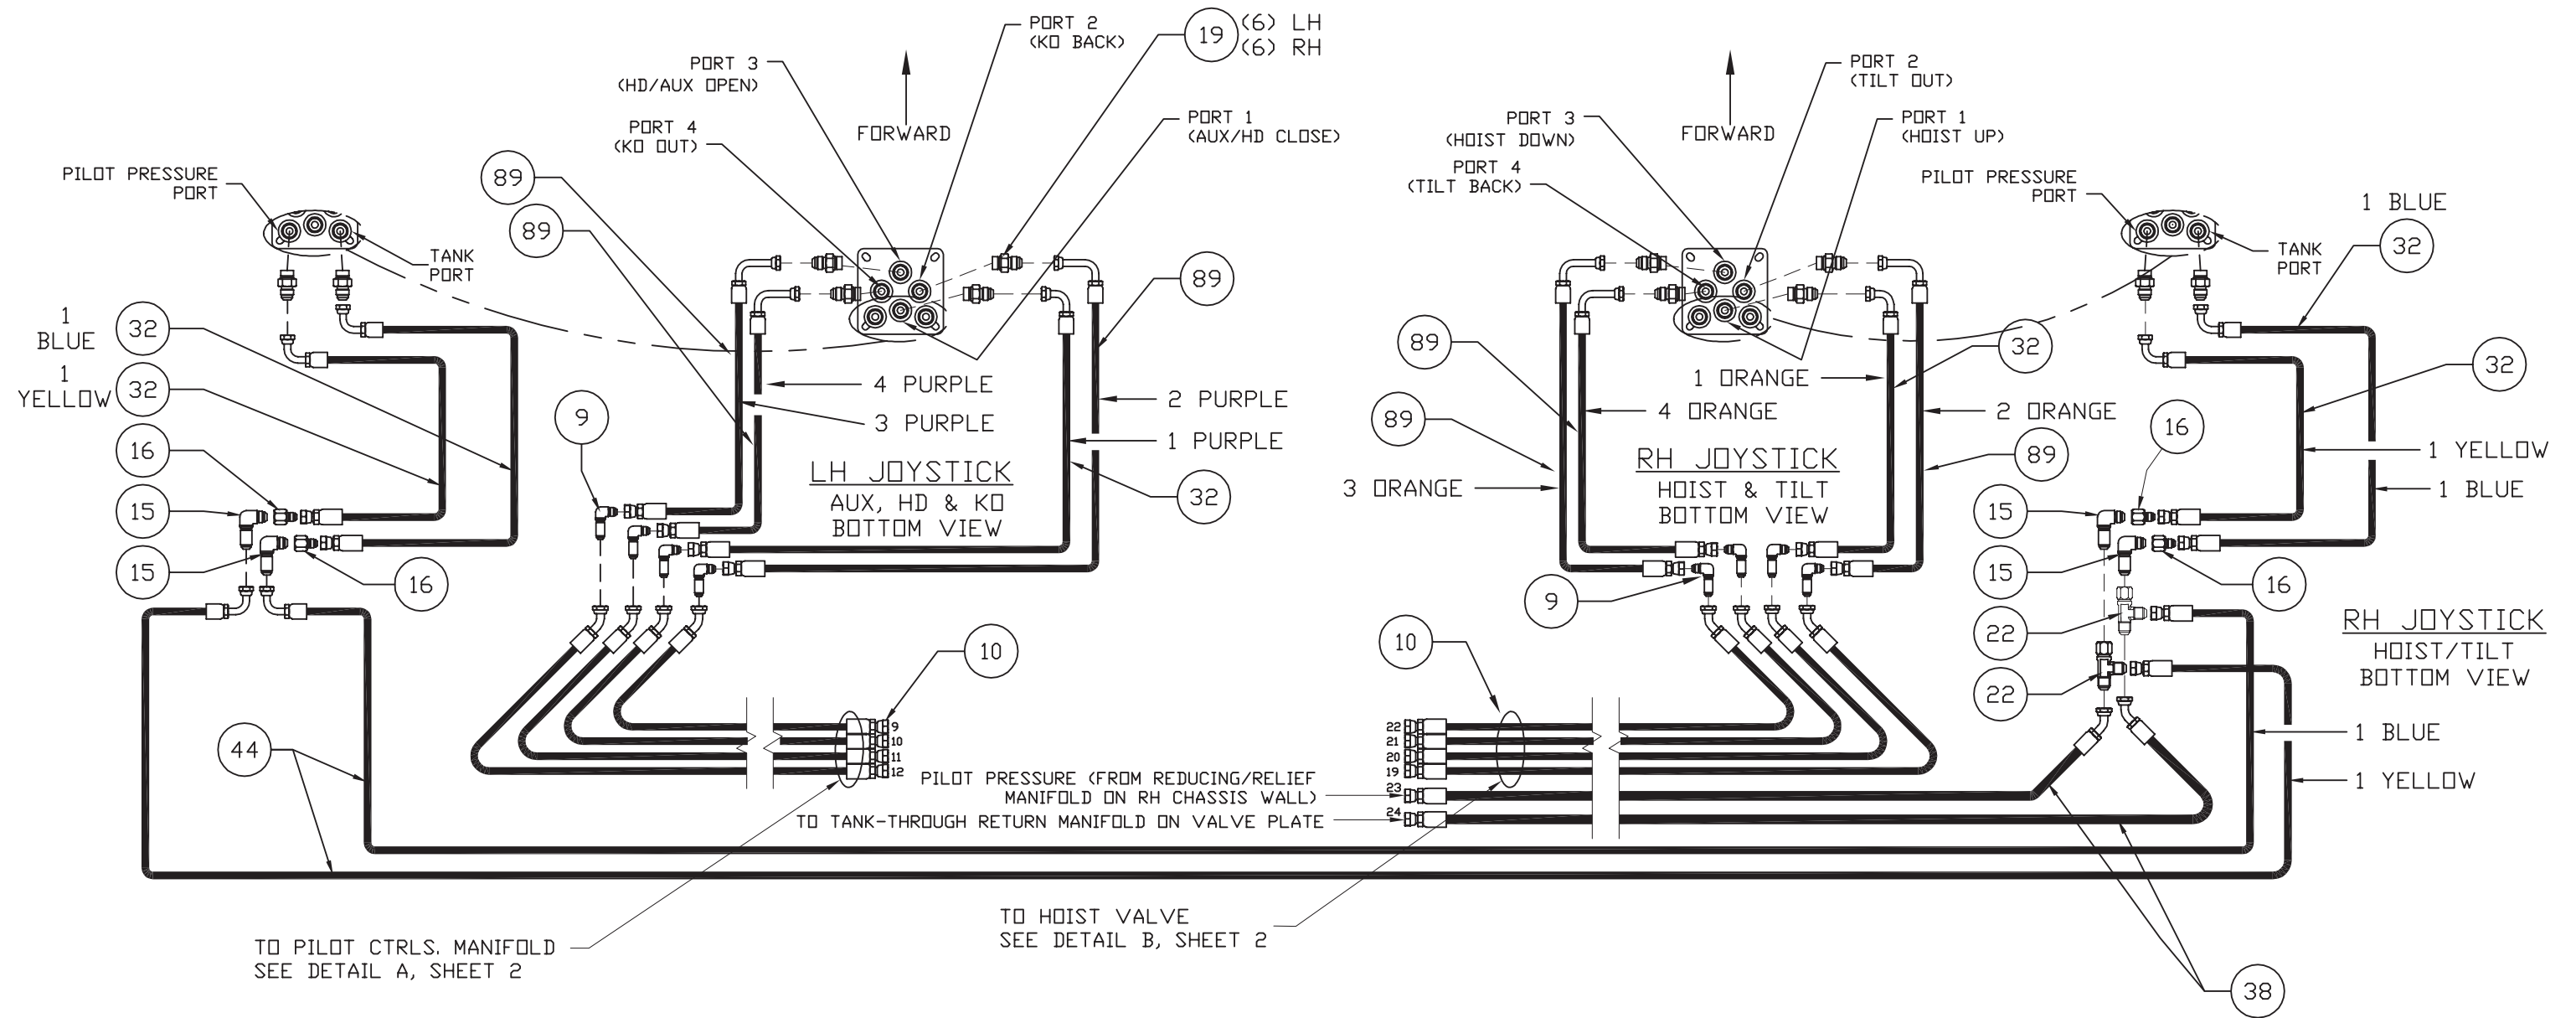

JOYSTICK STEERING DETAIL
LOCATE ELECTRICAL COMPONENTS ON INSIDE RH CONSOLE
SEE DETAIL C FOR WIRING

2 STEERING SYSTEM PARTS SHOWN FOR REFERENCE ONLY.

DETAIL C

JOYSTICK STEERING WIRING

1 INSTALL ON THE INSIDE OF THE CONSOLE; FROM THE EDGE OF THE SEAT CUSHION TO THE REMOVABLE COVER PLATE.

SEAT, TOP VIEW

SEE DETAIL C

SEAT, LEFT VIEW

SEE DETAIL D

SEAT, BACK VIEW

SEE DETAIL E

SEAT, RIGHT VIEW

SEE DETAIL A FOR PILOT CONTROLS MANIFOLD PLUMBING
SEE DETAIL B FOR HOIST/TILT PLUMBING

DETAIL B
HOIST/TILT VALVE