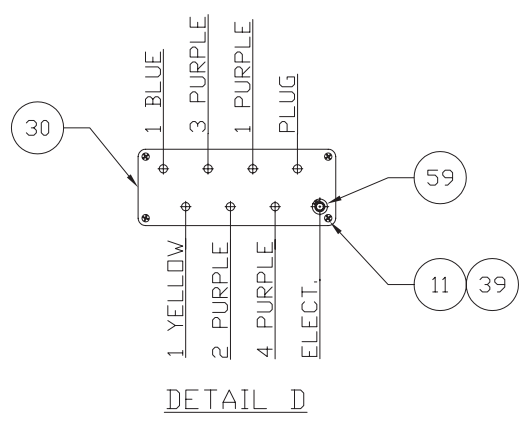

2 STEERING SYSTEM PARTS SHOWN FOR REFERENCE ONLY.