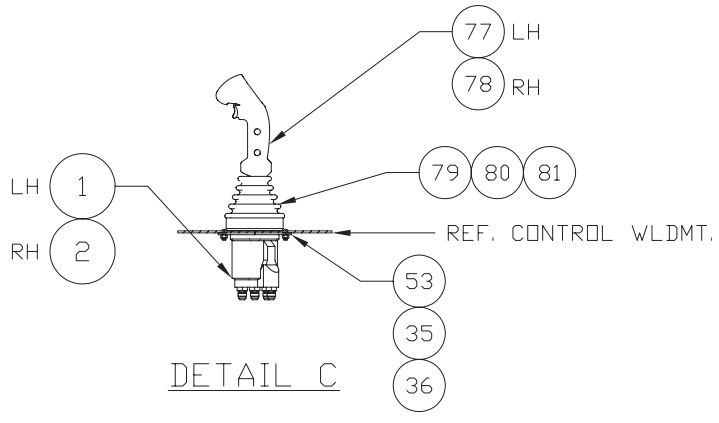

2 STEERING SYSTEM PARTS SHOWN FOR REFERENCE ONLY.