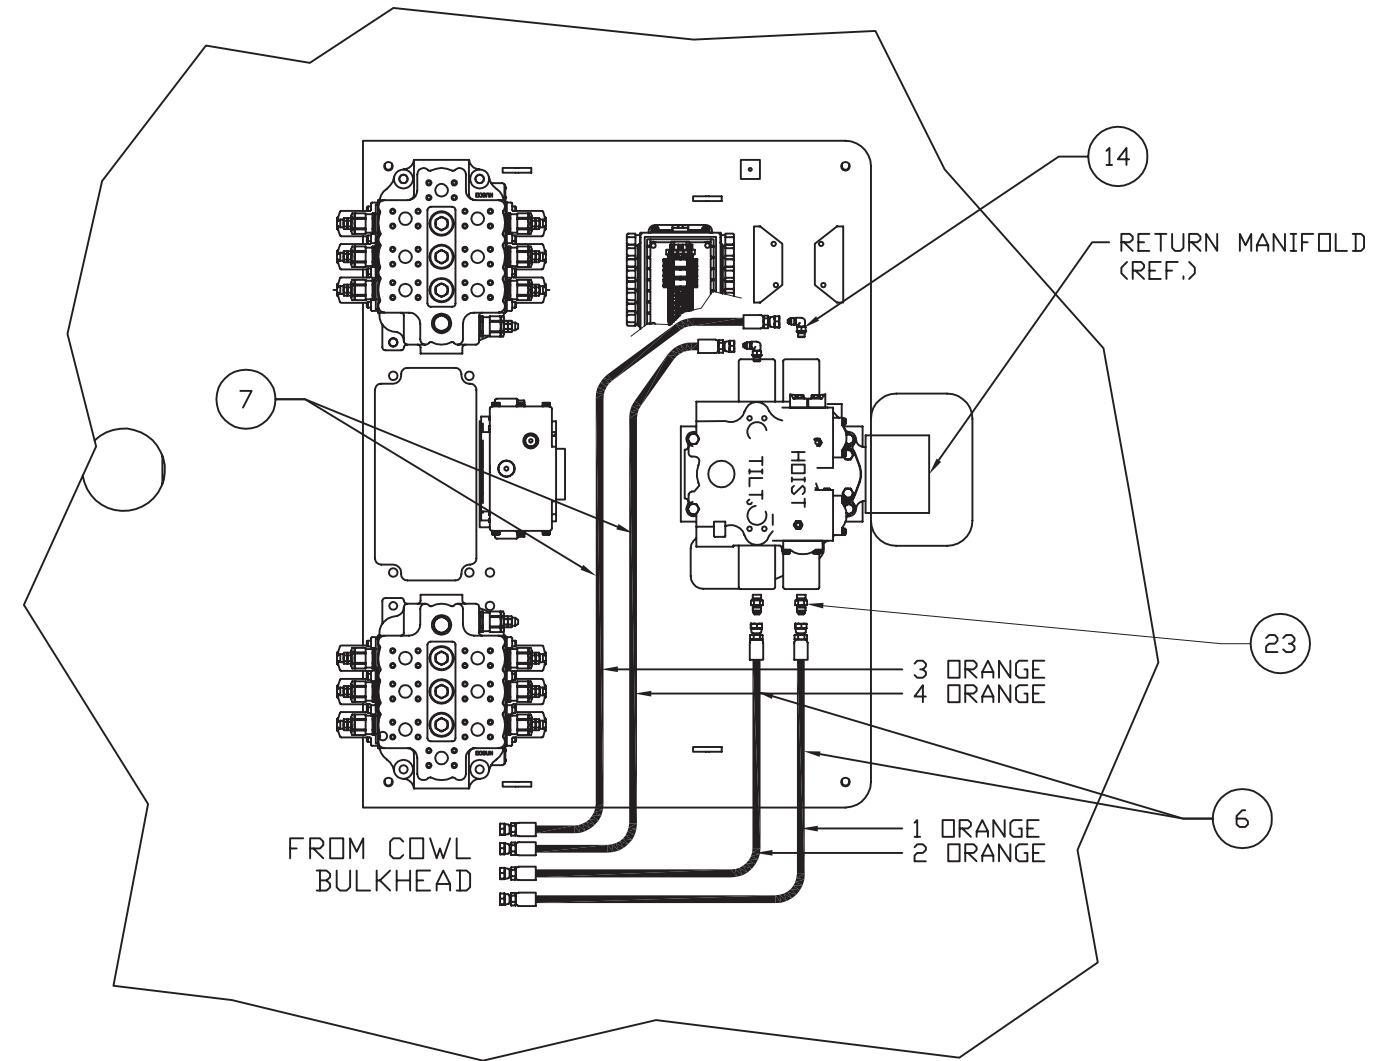

JOYSTICK STEERING DETAIL
LOCATE ELECTRICAL COMPONENTS ON INSIDE RH CONSOLE
SEE DETAIL C FOR WIRING

2 STEERING SYSTEM PARTS SHOWN FOR REFERENCE ONLY.

DETAIL C

JOYSTICK STEERING WIRING

1 INSTALL ON THE INSIDE OF THE CONSOLE; FROM THE EDGE OF THE SEAT CUSHION TO THE REMOVABLE COVER PLATE.

SEAT, TOP VIEW

SEE DETAIL C

SEAT, LEFT VIEW

SEE DETAIL D

SEAT, BACK VIEW

SEE DETAIL E

SEAT, RIGHT VIEW

SEE DETAIL A FOR PILOT CONTROLS MANIFOLD PLUMBING
SEE DETAIL B FOR HOIST/TILT PLUMBING