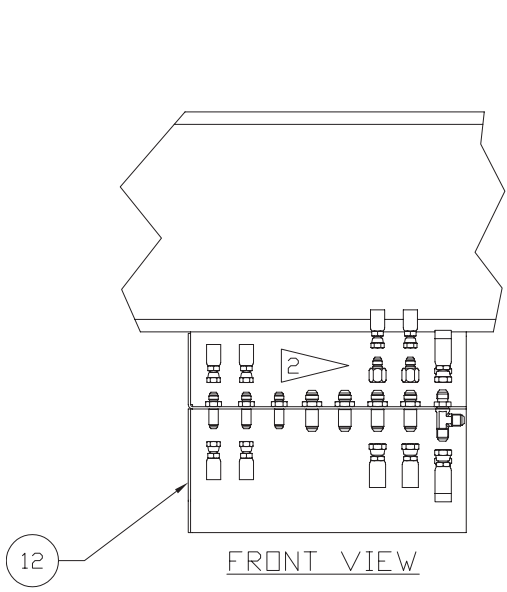

2 STEERING SYSTEM PARTS SHOWN FOR REFERENCE ONLY.