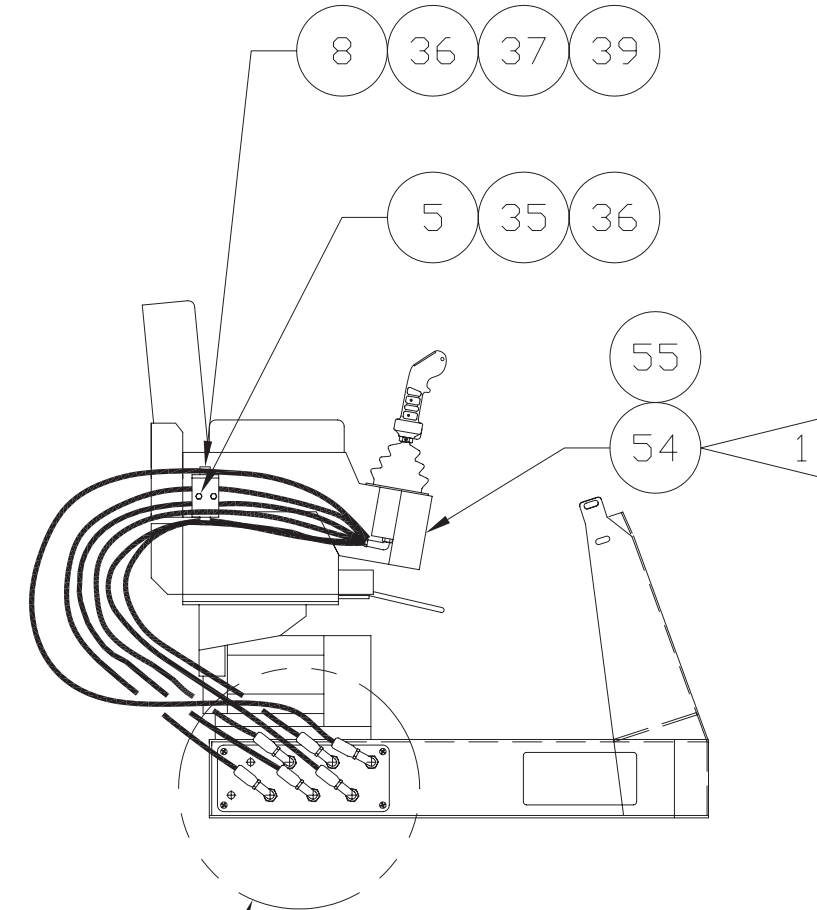

JOYSTICK STEERING DETAIL
LOCATE ELECTRICAL COMPONENTS ON INSIDE RH CONSOLE
SEE DETAIL C FOR WIRING

2 STEERING SYSTEM PARTS SHOWN FOR REFERENCE ONLY.

DETAIL C

JOYSTICK STEERING WIRING

1 INSTALL ON THE INSIDE OF THE CONSOLE; FROM THE EDGE OF THE SEAT CUSHION TO THE REMOVABLE COVER PLATE.

SEAT, TOP VIEW

SEE DETAIL C

SEAT, LEFT VIEW

SEE DETAIL D

SEAT, BACK VIEW

SEE DETAIL E

SEAT, RIGHT VIEW

SEE DETAIL A FOR PILOT CONTROLS MANIFOLD PLUMBING
SEE DETAIL B FOR HOIST/TILT PLUMBING