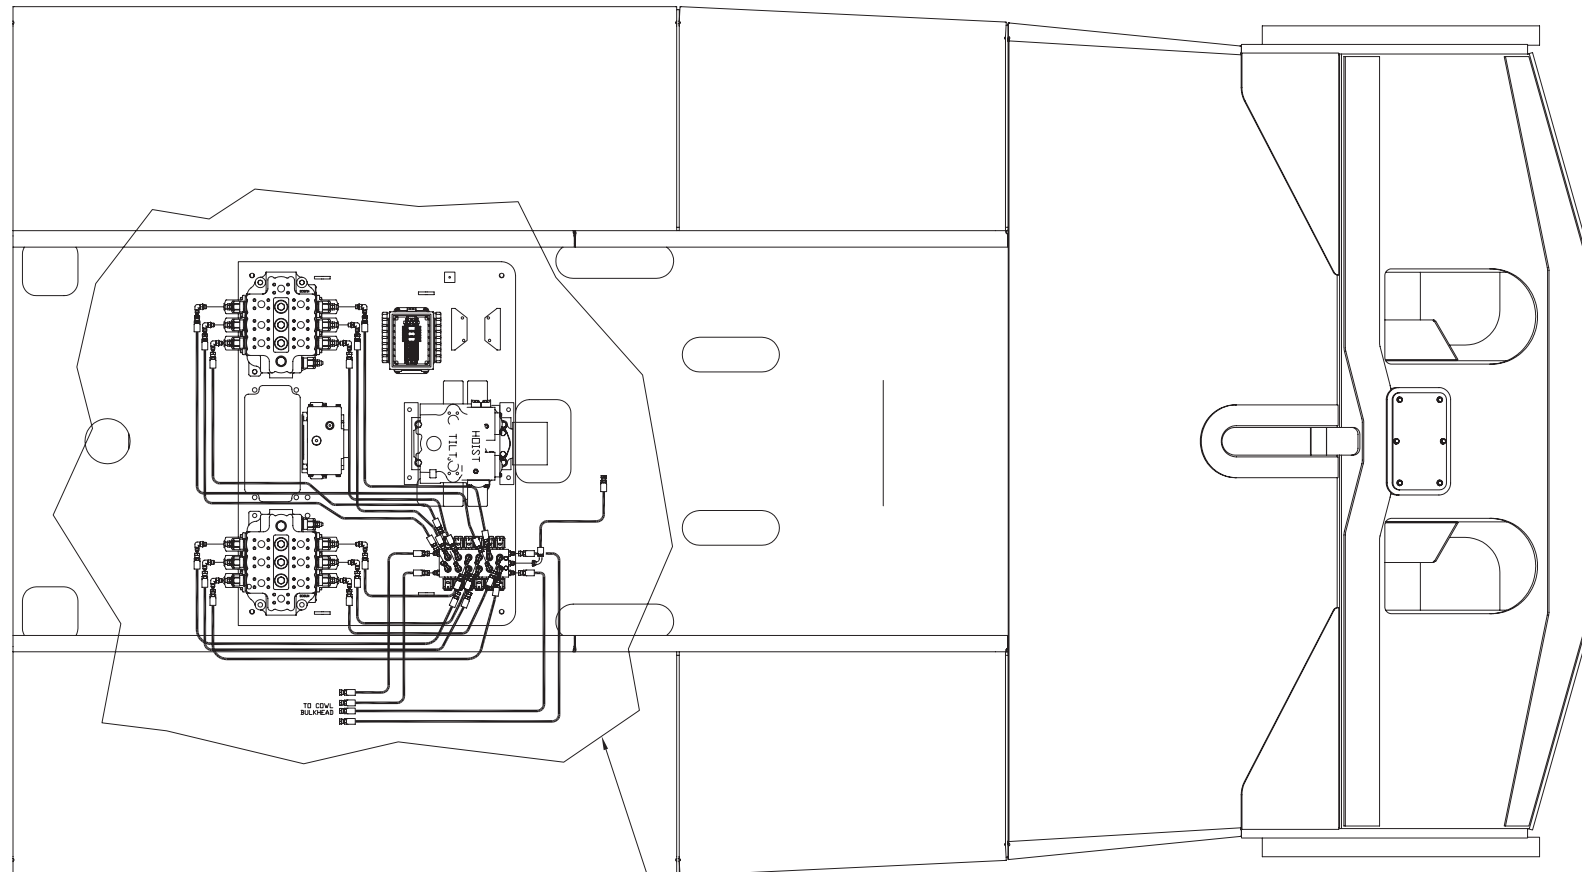

JOYSTICK STEERING DETAIL
LOCATE ELECTRICAL COMPONENTS ON INSIDE RH CONSOLE
SEE DETAIL C FOR WIRING

2 STEERING SYSTEM PARTS SHOWN FOR REFERENCE ONLY.

DETAIL C

JOYSTICK STEERING WIRING

1 INSTALL ON THE INSIDE OF THE CONSOLE; FROM THE EDGE OF THE SEAT CUSHION TO THE REMOVABLE COVER PLATE.

SEAT, TOP VIEW

SEE DETAIL C

SEAT, LEFT VIEW

SEE DETAIL D

SEAT, BACK VIEW

SEE DETAIL E

SEAT, RIGHT VIEW

SEE DETAIL A FOR PILOT CONTROLS MANIFOLD PLUMBING
SEE DETAIL B FOR HOIST/TILT PLUMBING

DETAIL B
HOIST/TILT VALVE