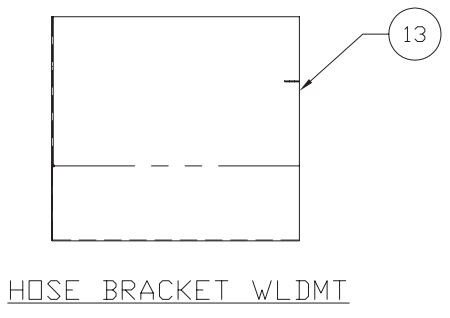

2 STEERING SYSTEM PARTS SHOWN FOR REFERENCE ONLY.