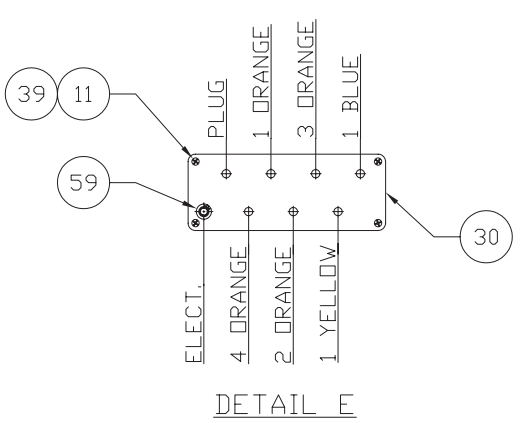

2 STEERING SYSTEM PARTS SHOWN FOR REFERENCE ONLY.