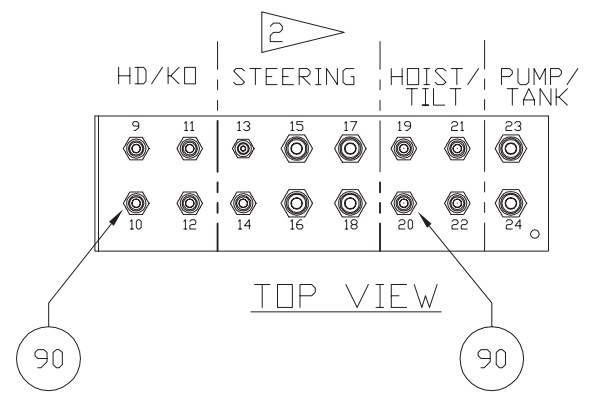

2 STEERING SYSTEM PARTS SHOWN FOR REFERENCE ONLY.