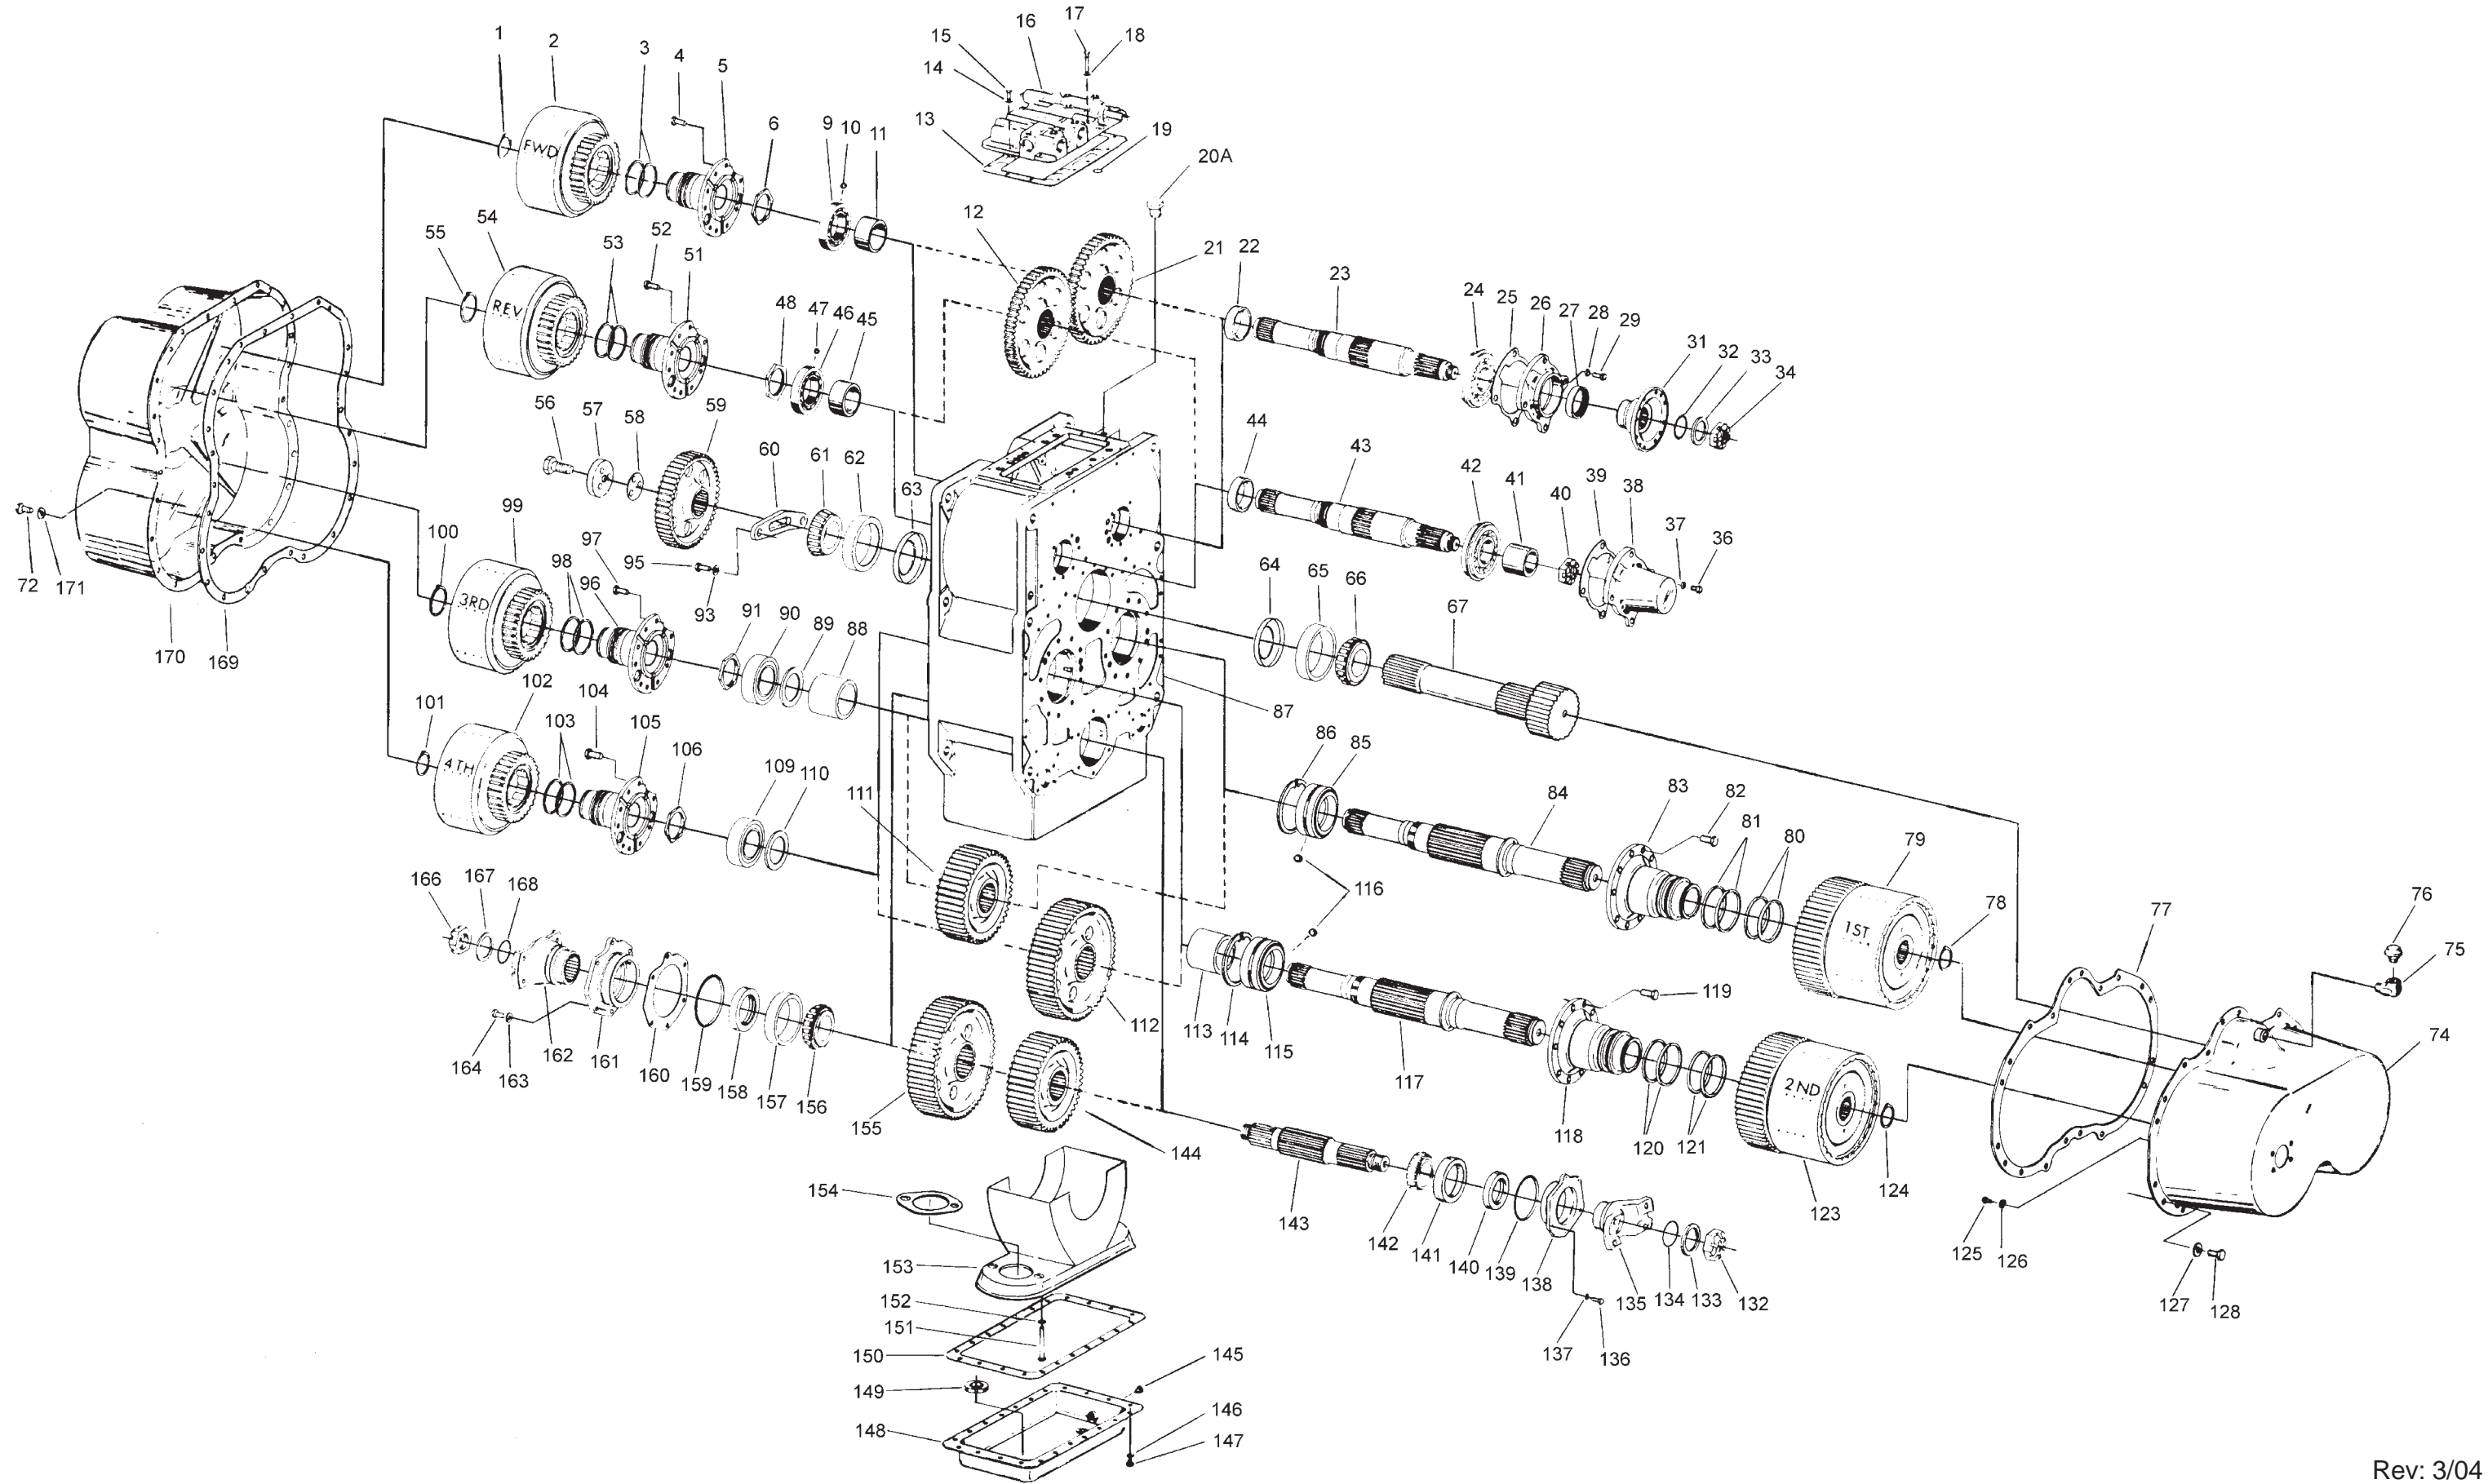

Transmission

Item	Part No.	Qty	Description	Item	Part No.	Qty	Description
	244179		Transmission (Cont.)				
154	228720	1	. Oil Sump Frame & Screen Assy				
155	228719	1	. Gear				
156	217014	1	. Bearing Cone				
157	217013	1	. Bearing Cup				
158	212250	1	. Seal				
159	217021	1	. O-Ring				
160	217022	A/R	. Shim				
160A	217023	A/R	. Shim				
160B	217024	A/R	. Shim				
161	217025	1	. Brg Cap & Oil Seal - Inc. 158				
162	216796	1	. Flange				
163	200604	6	. Lockwasher				
164	212251	6	. Capscrew				
165	212255	1	. Cotter Pin				
166	218486	1	. Nut				
167	212254	1	. Washer				
168	212253	1	. O-Ring				
169	217027	1	. Gasket				
170	228700	1	. Clutch Cover				
171	223218	26	. Lockwasher				
172	223217	26	. Screw				
181	N/I	R22139	1	. Nameplate			
182	N/I	212535	2	. Capscrew			
183	N/I	209512	2	. Plug			
184	N/I	214769	1	. Nipple, Pipe			
185	N/I	214768	1	. Fitting			

A/R As Required
N/I Not Illustrated