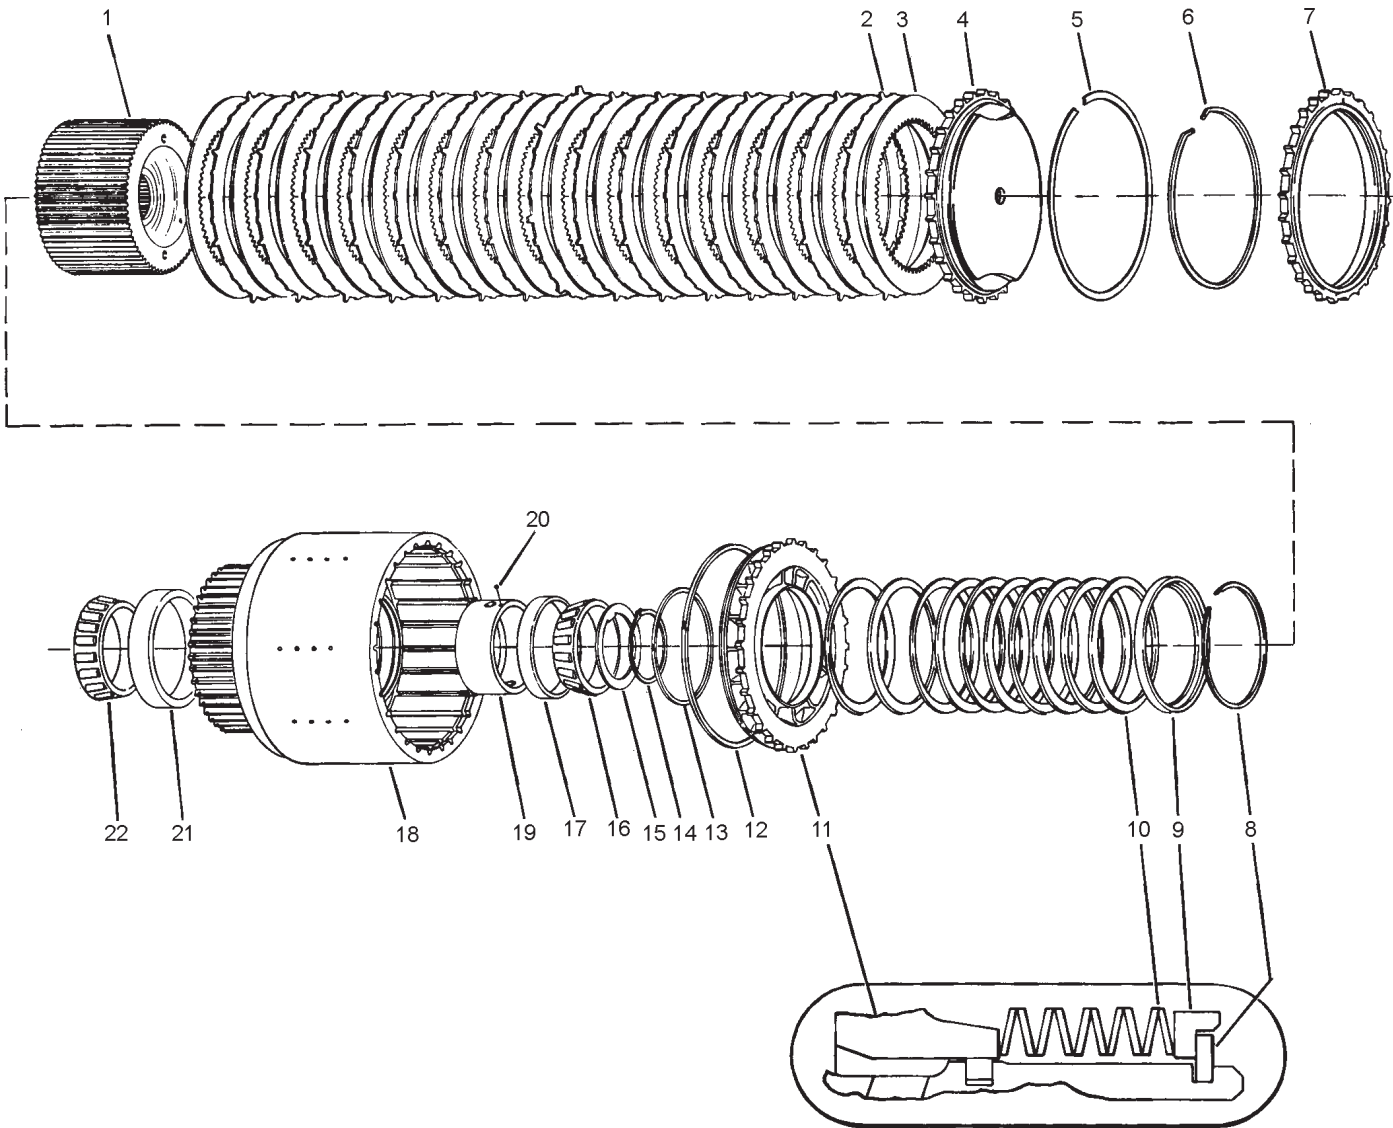

Input (Forward), Reverse Clutch Group

Item	Part No.	Qty	Description	Item	Part No.	Qty	Description
Input (Fwd.), Rev. Clutch Group							
1	228734	1	. Disc Hub & Washer Assembly	13	212282	1	. Piston Ring
2	228735	15	. Outer Disc	14	234568	1	. Snap Ring
3	228736	16	. Inner Disc	14A	234569	1	. Snap Ring
4	228737	1	. End Plate	15	234570	1	. Washer, Keyed
5	228738	1	. Snap Ring	15A	234571	1	. Washer, Keyed
6	228739	1	. Snap Ring	15B	234572	1	. Washer, Keyed
7	228740	1	. Retainer	16	228746	1	. Bearing
8	228741	1	. Snap Ring	17	228747	1	. Bearing Cup
9	228742	1	. Retainer	18	238101	1	. Clutch Drum Assembly
10	228743	1	. Kit, Belleville Washer	19	217045	1	. . Piston Ring Outer Race
11	228744	1	. Piston	20	212358	1	. . Ball
12	238099	1	. Piston Ring	21	R238483	1	. Bearing
12A	238100	1	. Expander Spring	22	228750	1	. Bearing