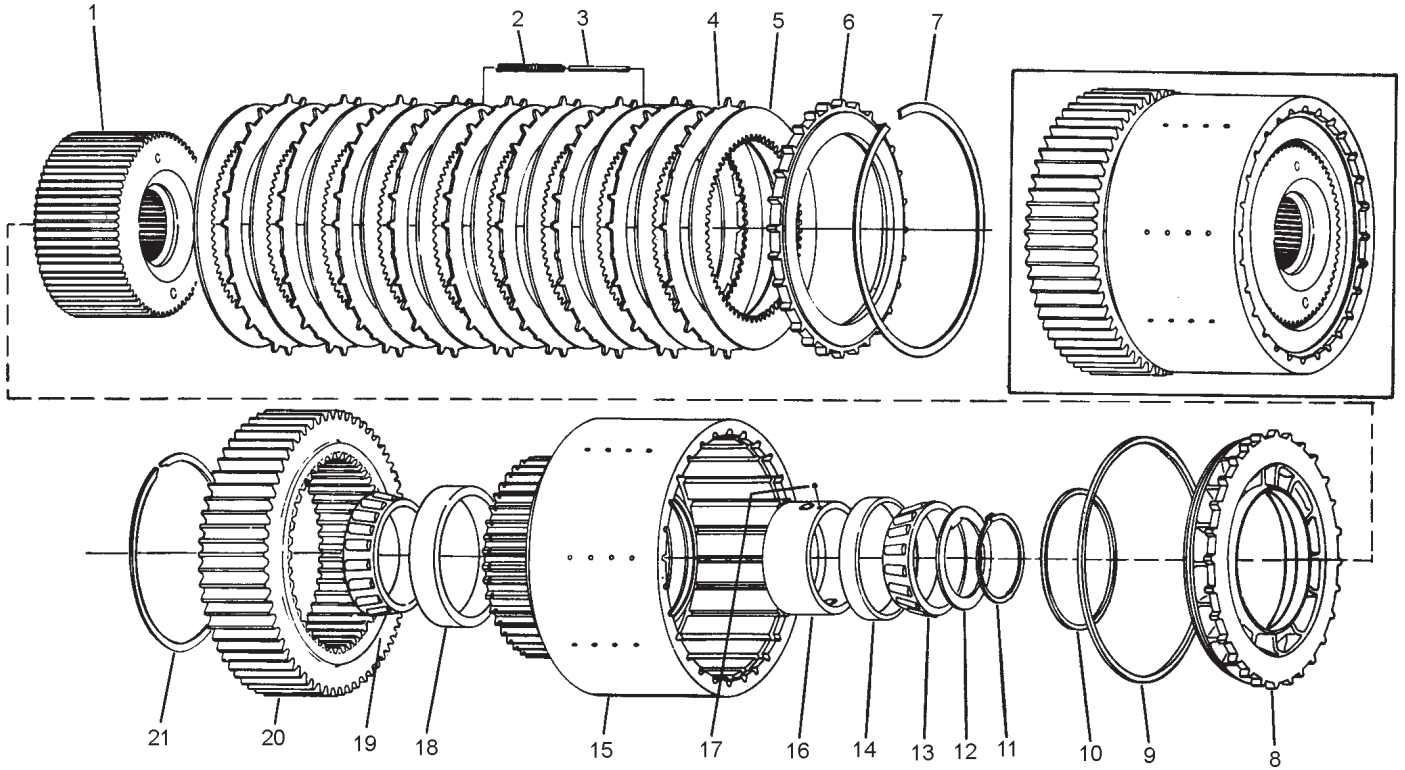

1st & 2nd Clutch Group

Item	Part No.	Qty	Description	Item	Part No.	Qty	Description
1st & 2nd Clutch Group							
1	238103	1	. Disc Hub Assembly	12	238106	A/R	. Washer, Keyed
2	228752	8	. Spring	12A	238105	A/R	. Washer, Keyed
3	228753	8	. Spring Pin	12B	238106	A/R	. Washer, Keyed
4	R4095310	11	. Outer Disc	13	228750	1	. Bearing Cone
5	212342	12	. Inner Disc	14	238102	1	. Bearing Cup
6	212343	1	. End Plate	15	238109	1	. Clutch Drum Asm
7	212348	1	. Snap Ring	16	228759	1	. . Piston Ring Outer Race
8	228754	1	. Piston	17	212358	1	. . Ball
9	228755	1	. Seal	18	222872	1	. Bearing Cup
10	228756	1	. Seal	19	222871	1	. Bearing Cone
11	238104	A/R	. Snap Ring	20	228761	1	. Gear
11A	238105	A/R	. Snap Ring	21	217032	1	. Snap Ring