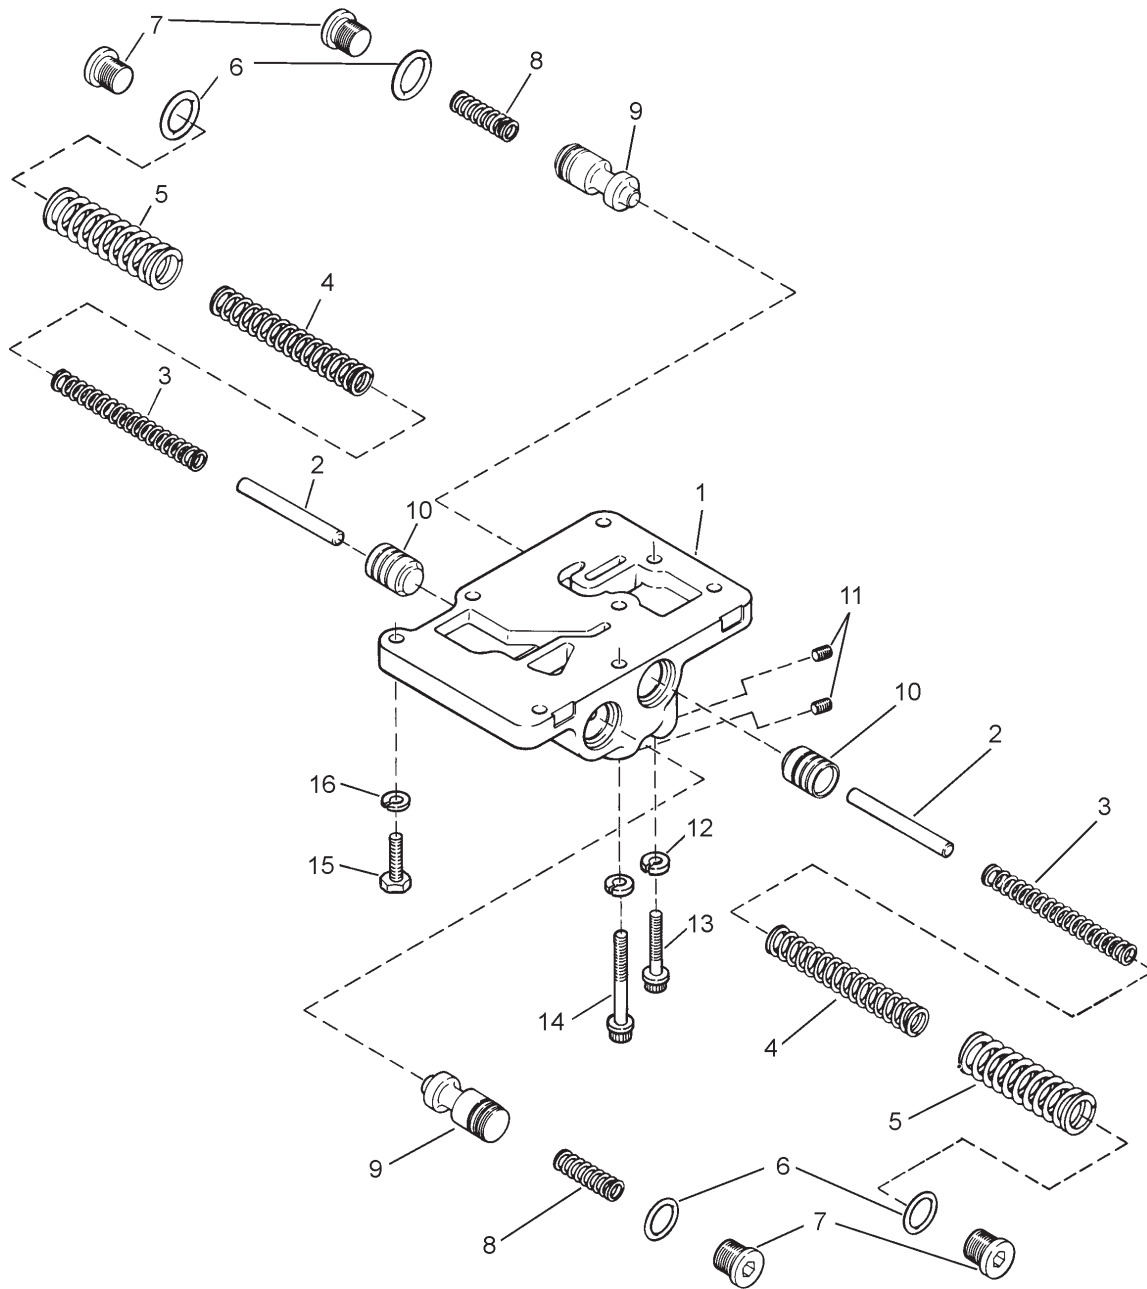

Modulator Valve Installation

Item	Part No.	Qty	Description	Item	Part No.	Qty	Description
Modulator Valve Installation							
1	228768	2	. Modulator Valve Assembly	10	NSS	2	.. Accumulator Valve
2	228769	2	.. Stop Pin	11	228775	2	.. Plug
3	228770	2	.. Spring, Inner	12	238114	3	.. Lockwasher
4	228771	2	.. Spring, Middle	13	238115	1	.. Screw
5	228772	2	.. Spring, Outer	14	238116	2	.. Screw
6	232255	4	.. O-ring	15	238117	6	.. Screw
7	228773	4	.. Plug	16	238111	6	.. Lockwasher
8	228774	2	.. Spring				
9	NSS	2	.. Spool				

NSS Not Sold Separately