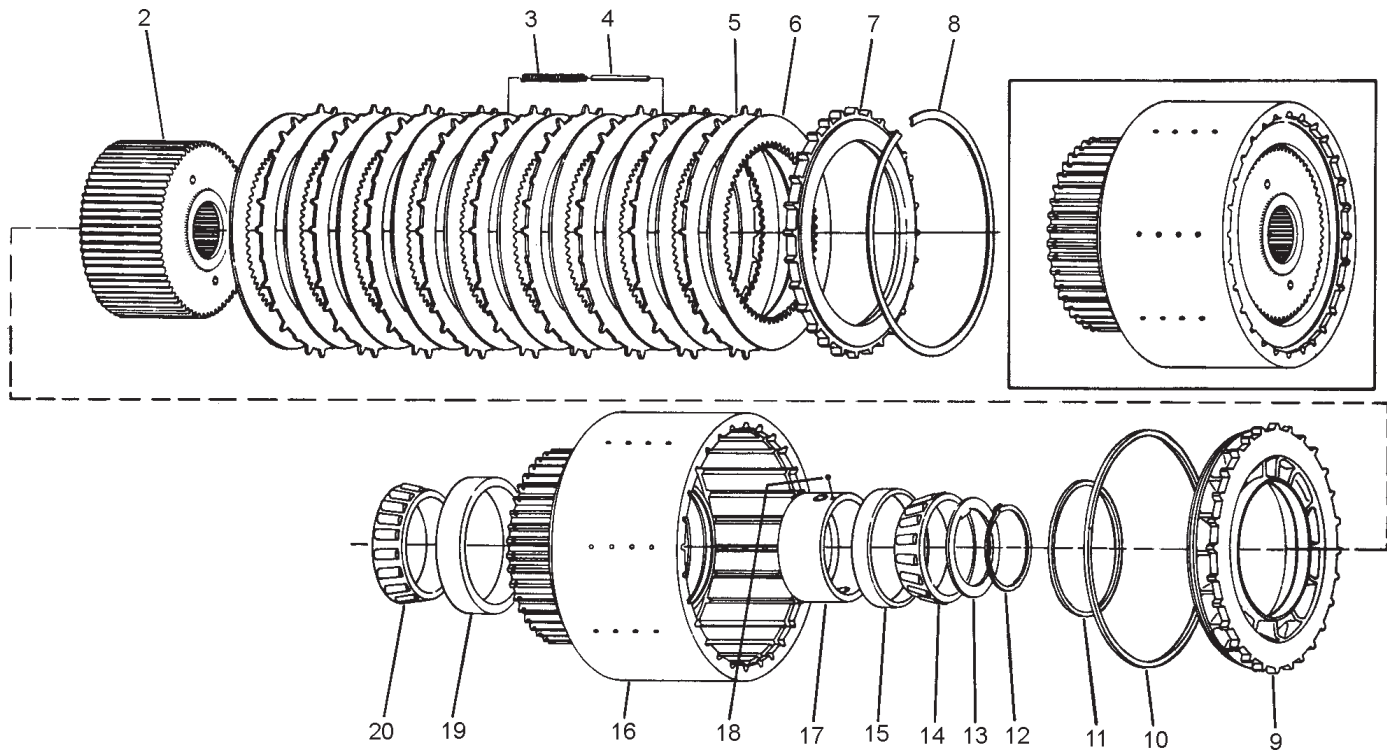

3rd & 4th Clutch Group

Item	Part No.	Qty	Description	Item	Part No.	Qty	Description
3rd & 4th Clutch Group							
1	228734	1	. Disc Hub & Washer Assembly	13	212282	1	. Piston Ring
2	228735	15	. Outer Disc	14	234568	1	. Snap Ring
3	228736	16	. Inner Disc	14A	234569	1	. Snap Ring
4	228737	1	. End Plate	15	234570	1	. Washer, Keyed
5	228738	1	. Snap Ring	15A	234571	1	. Washer, Keyed
6	228739	1	. Snap Ring	15B	234572	1	. Washer, Keyed
7	228740	1	. Retainer	16	228746	1	. Bearing
8	228741	1	. Snap Ring	17	228747	1	. Bearing Cup
9	228742	1	. Retainer	18	238101	1	. Clutch Drum Assembly
10	228743	1	. Kit, Belleville Washer	19	217045	1	. . Piston Ring Outer Race
11	228744	1	. Piston	20	212358	1	. . Ball
12	238099	1	. Piston Ring Spring	21	R238483	1	. Bearing
12A	238100	1	. Expander Spring	22	228750	1	. Bearing