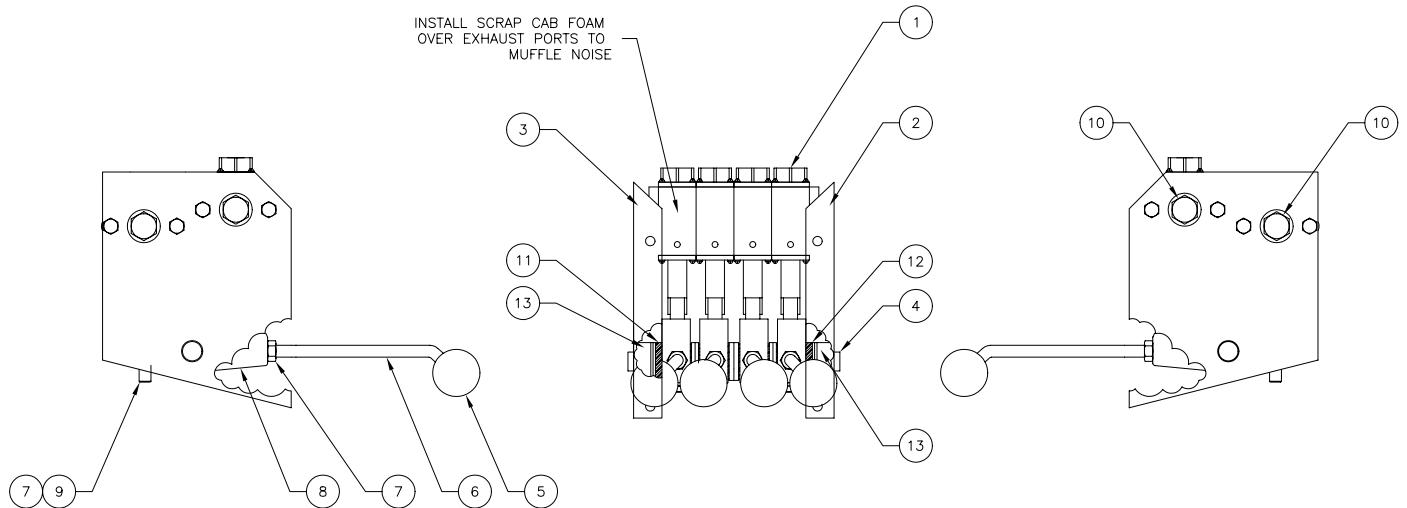

Air Valve Assembly

Item	Part No.	Qty	Description	Item	Part No.	Qty	Description
	581012		Air Valve Assembly				
1	* 215115	2	. Valve, 4-Spool	9	201599	4	. Capscrew
2	577781	1	. Bracket, RH	10	00143997	2	. Plate, Pipe
3	577780	1	. Bracket, LH	11	211208	8	. Bearing, Nyliner
4	503042	1	. Shaft	12	201569	8	. Flat Washer
5	215062	4	. Knob, Plastic	13	214973	2	. Set Collar
6	523878	4	. Handle, Valve				
7	00114502	8	. Jam Nut				* See Separate Coverage
8	524359	4	. Arm, Rocker				