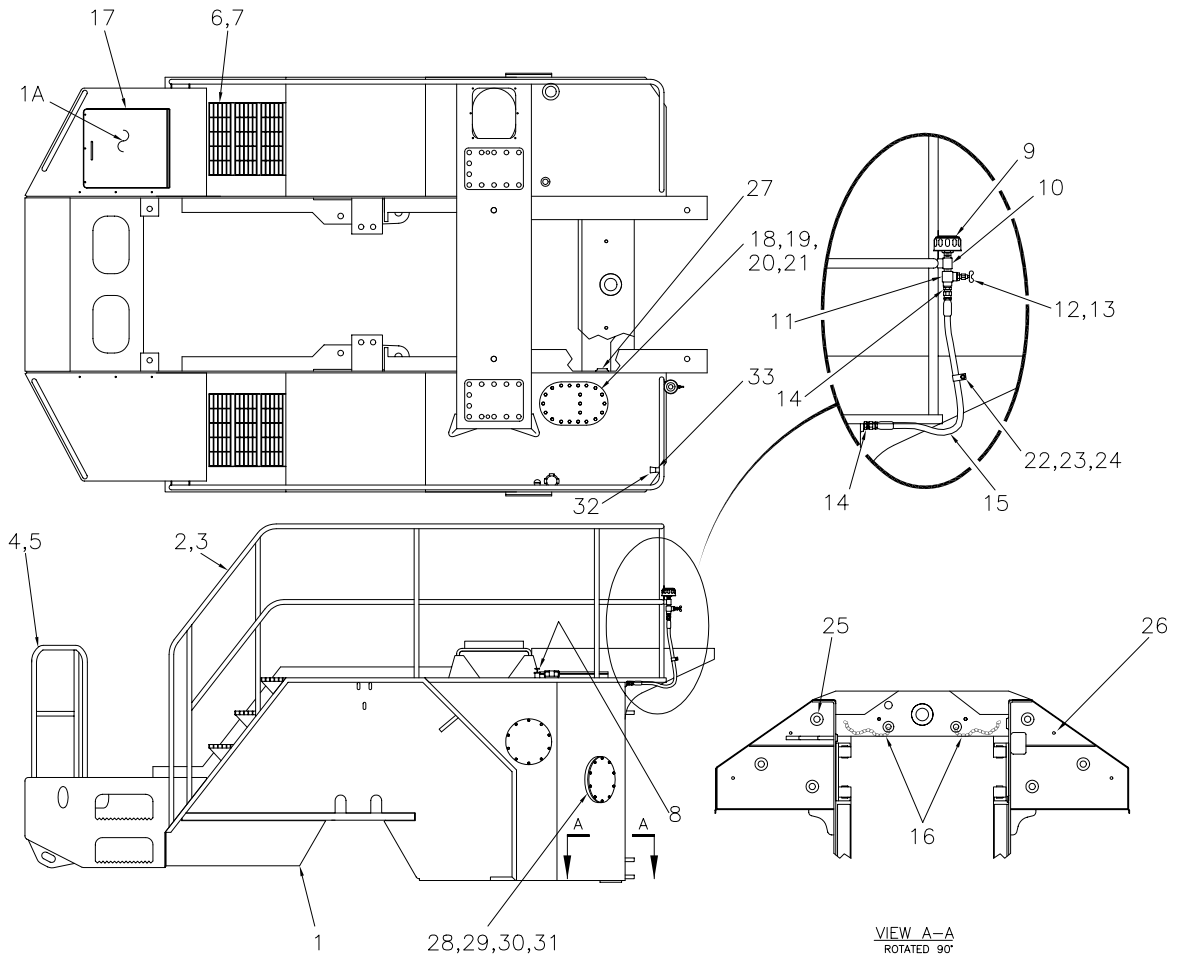

Chassis Assembly

Item	Part No.	Qty	Description	Item	Part No.	Qty	Description
<b>580964 Chassis Assembly</b>							
1	580963	1	. Chassis	19	562468	1	. Gasket
2	573683	1	. Handrail Assembly, R.H.	20	00217219	21	. Capscrew
3	573692	1	. Handrail Assembly, L.H.	21	201569	21	. Washer
4	573676	1	. Handrail Assembly, R.H.	22	223654	1	. Nut
5	573680	1	. Handrail Assembly, L.H.	23	230282	1	. Washer
6	529601	6	. Gusset	24	209698	1	. Clamp
7	573675	12	. Gusset	25	R525293	6	. Magnet, Sump
8	558310	1	. Dipstick Assembly	26	201319	4	. Plug, Magnetic
9	224744	1	. Breather Assembly	27	227042	1	. Fitting, Mc
10	573694	1	. Bracket	28	580704	4	. Plate
11	209159	1	. Fitting, Te	29	203496	4	. O-Ring
12	209506	1	. Fitting, St	30	205128	40	. Washer
13	211398	1	. Draincock	31	201604	40	. Capscrew
14	209759	2	. Fitting, St	32	200325	1	. Door Stop
15	232900	1	. Hose Assembly	33	522585	1	. Rod
16	546154	2	. Pin Assembly				
17	* 573673	1	. Battery Box Installation				* See Separate Coverage
18	562469	1	. Cover Plate				