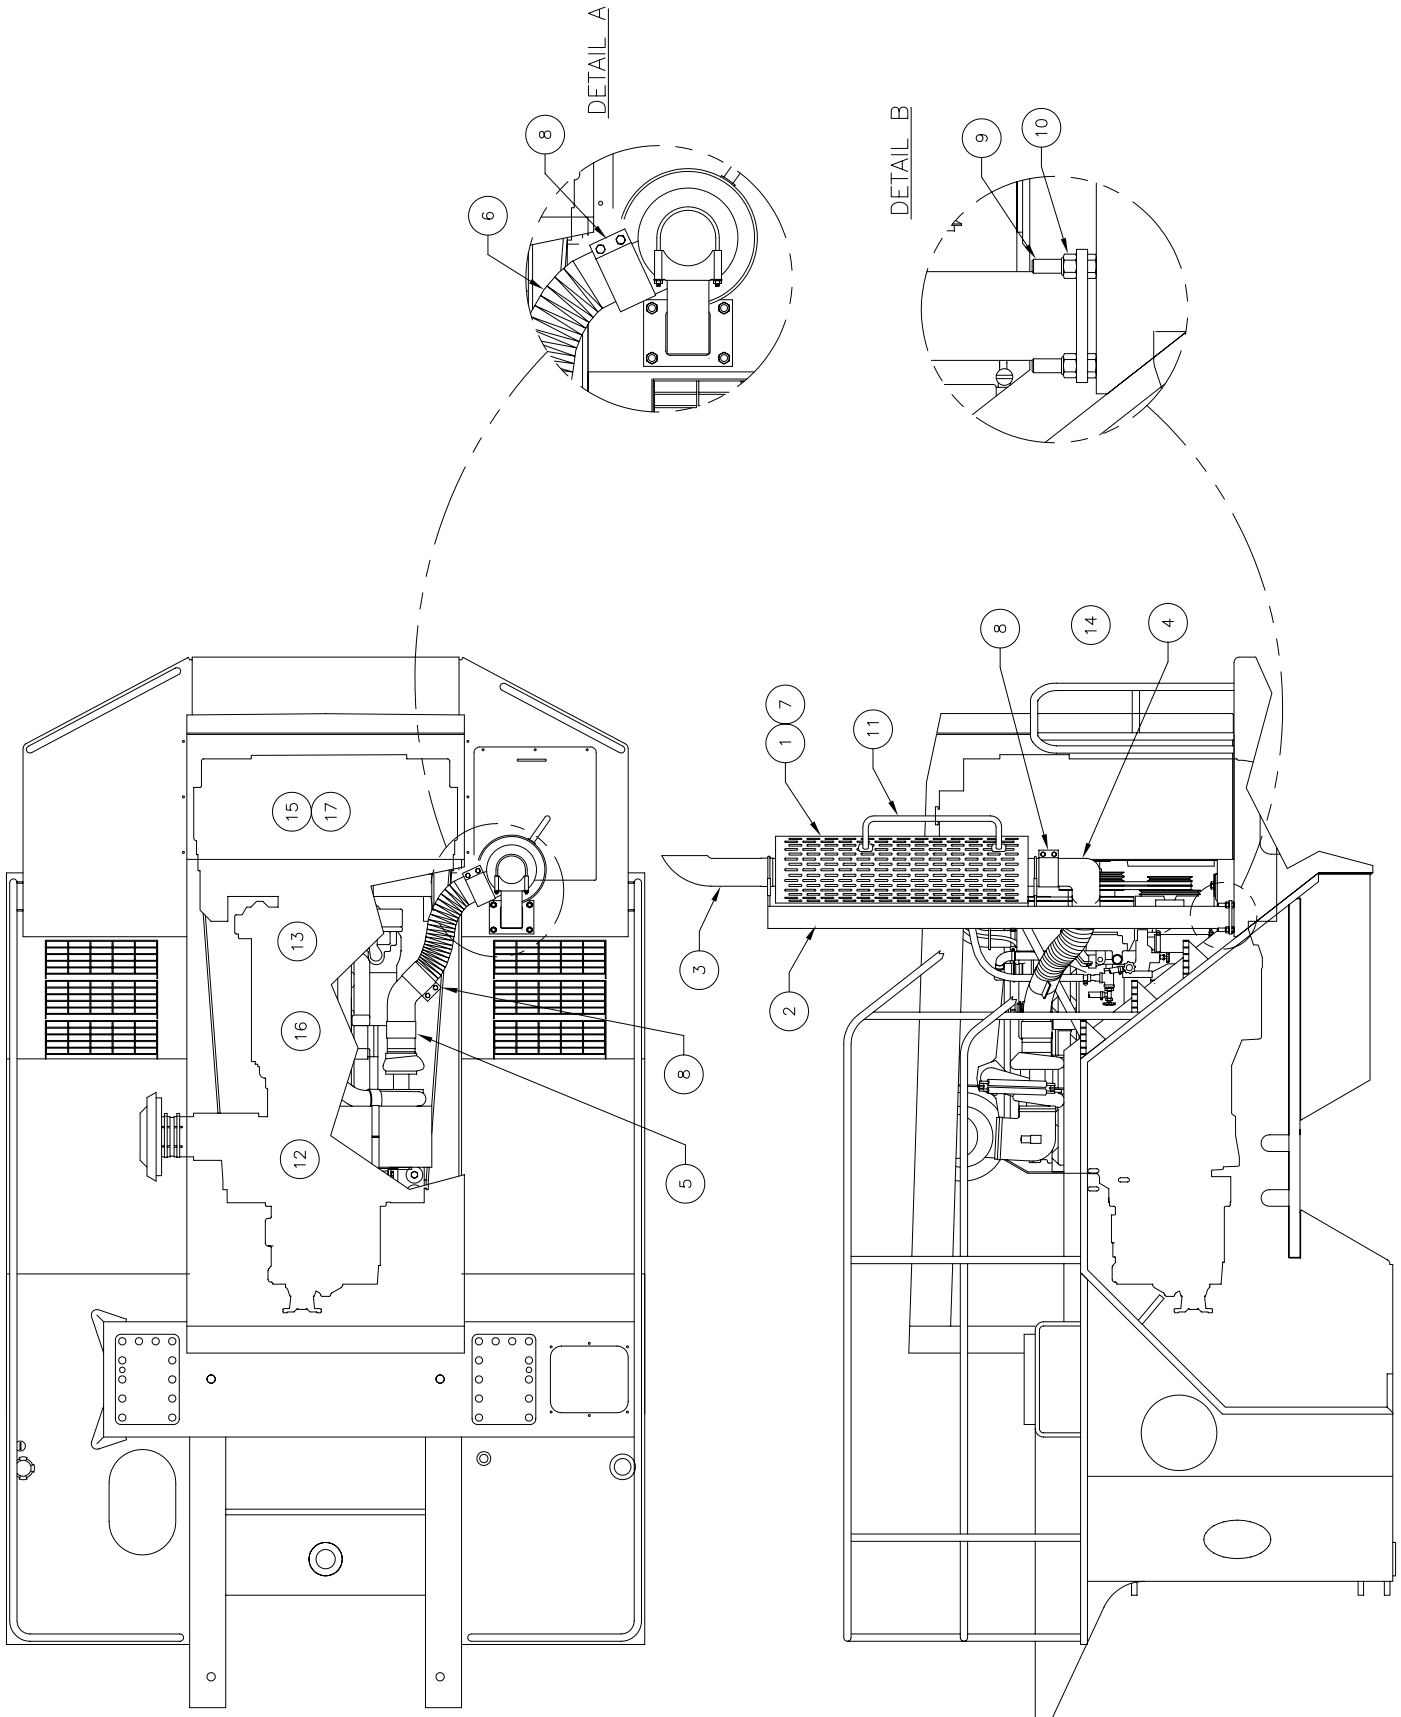

Exhaust System

Exhaust System

Item	Part No.	Qty	Description	Item	Part No.	Qty	Description
	580946		Exhaust System				
1	557931	1	. Muffler	7	240570	1	. Guard, Muffler
2	574274	1	. Support Weldment, Exh	8	226586	3	. Seal Clamp
3	240139	1	. Exhaust Stack	9	228575	4	. Capscrew
4	216814	1	. Elbow	10	224121	4	. Nut, Esna
5	208242	1	. Elbow	11	240572	1	. Handle, Grab
6	218140	2'	. Tube, Flex				