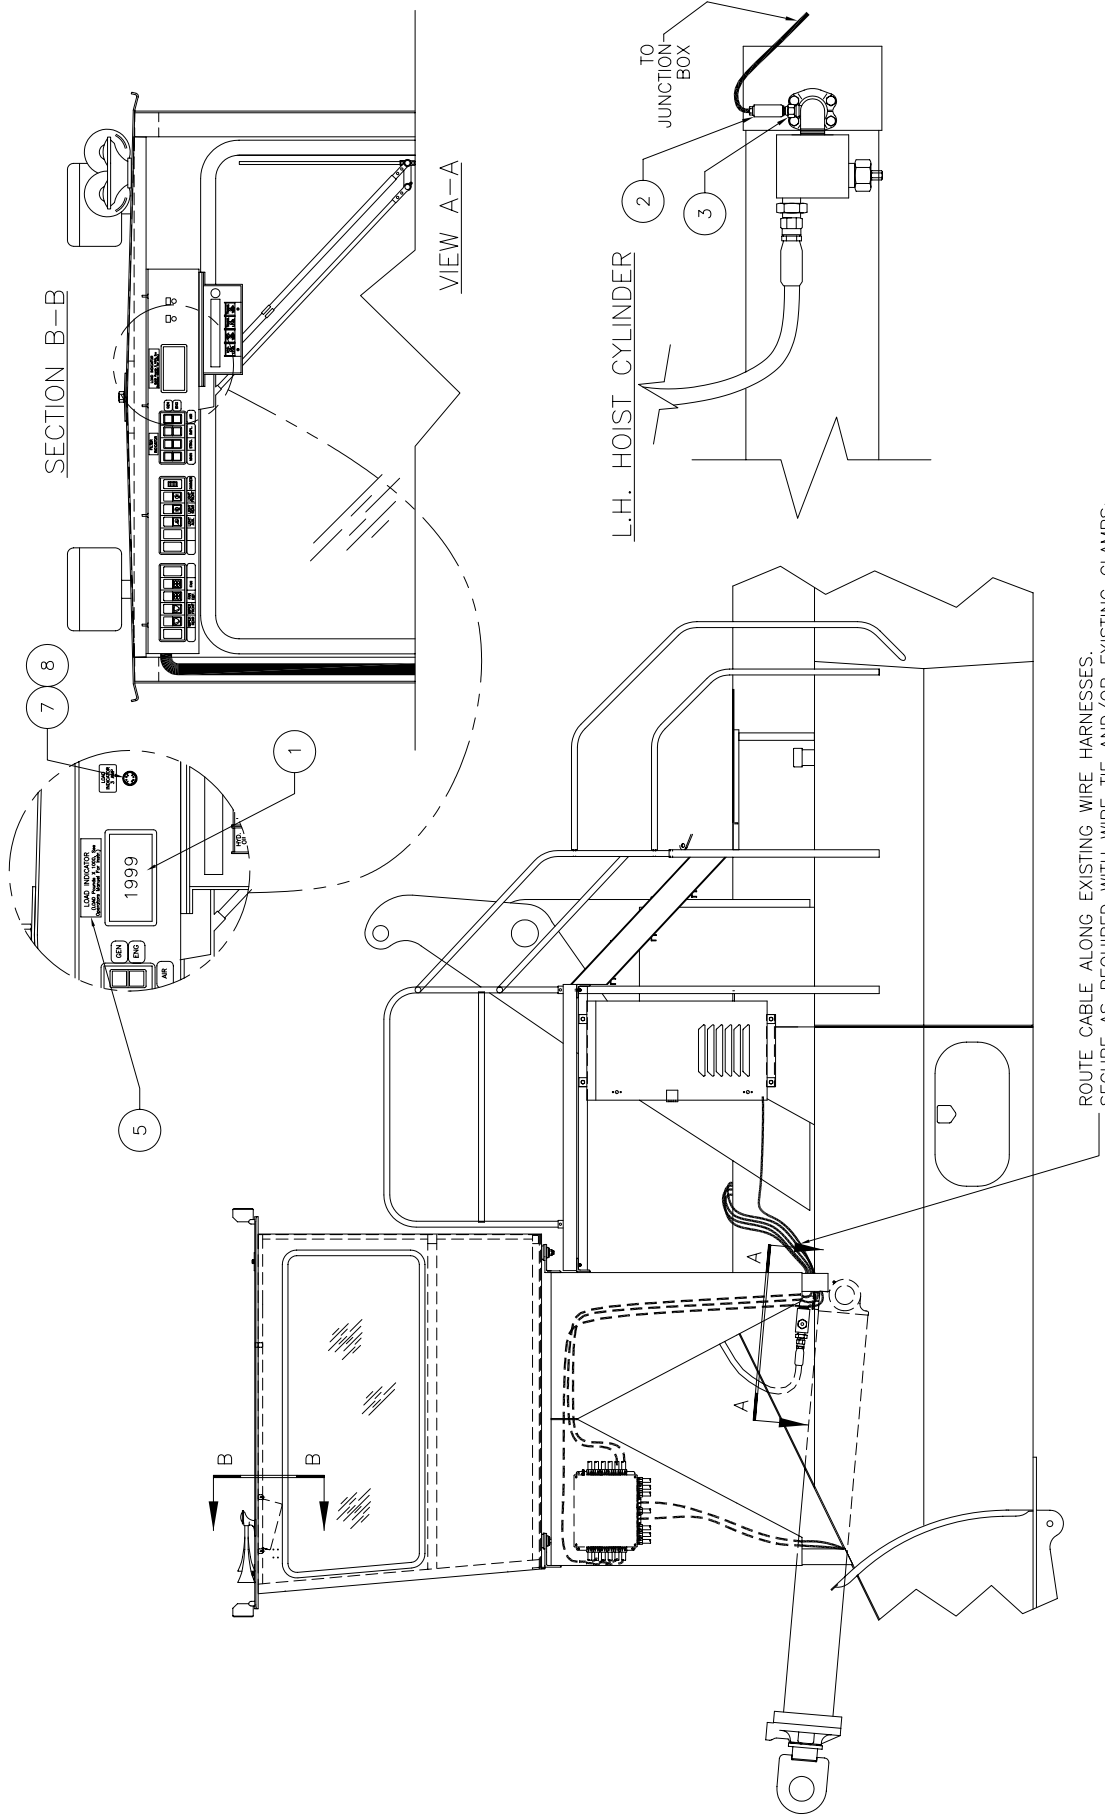

Load Indicator Installation

Load Indicator Installation

Item	Part No.	Qty	Description	Item	Part No.	Qty	Description
	580941		Load Indicator Installation				
1	237855	1	. Indicator, Digital	5	571655	1	. Decal
2	237856	1	. Transducer, Press	7	246932	1	. Fuse Holder
3	237857	1	. Snubber	8	243609	1	. Fuse