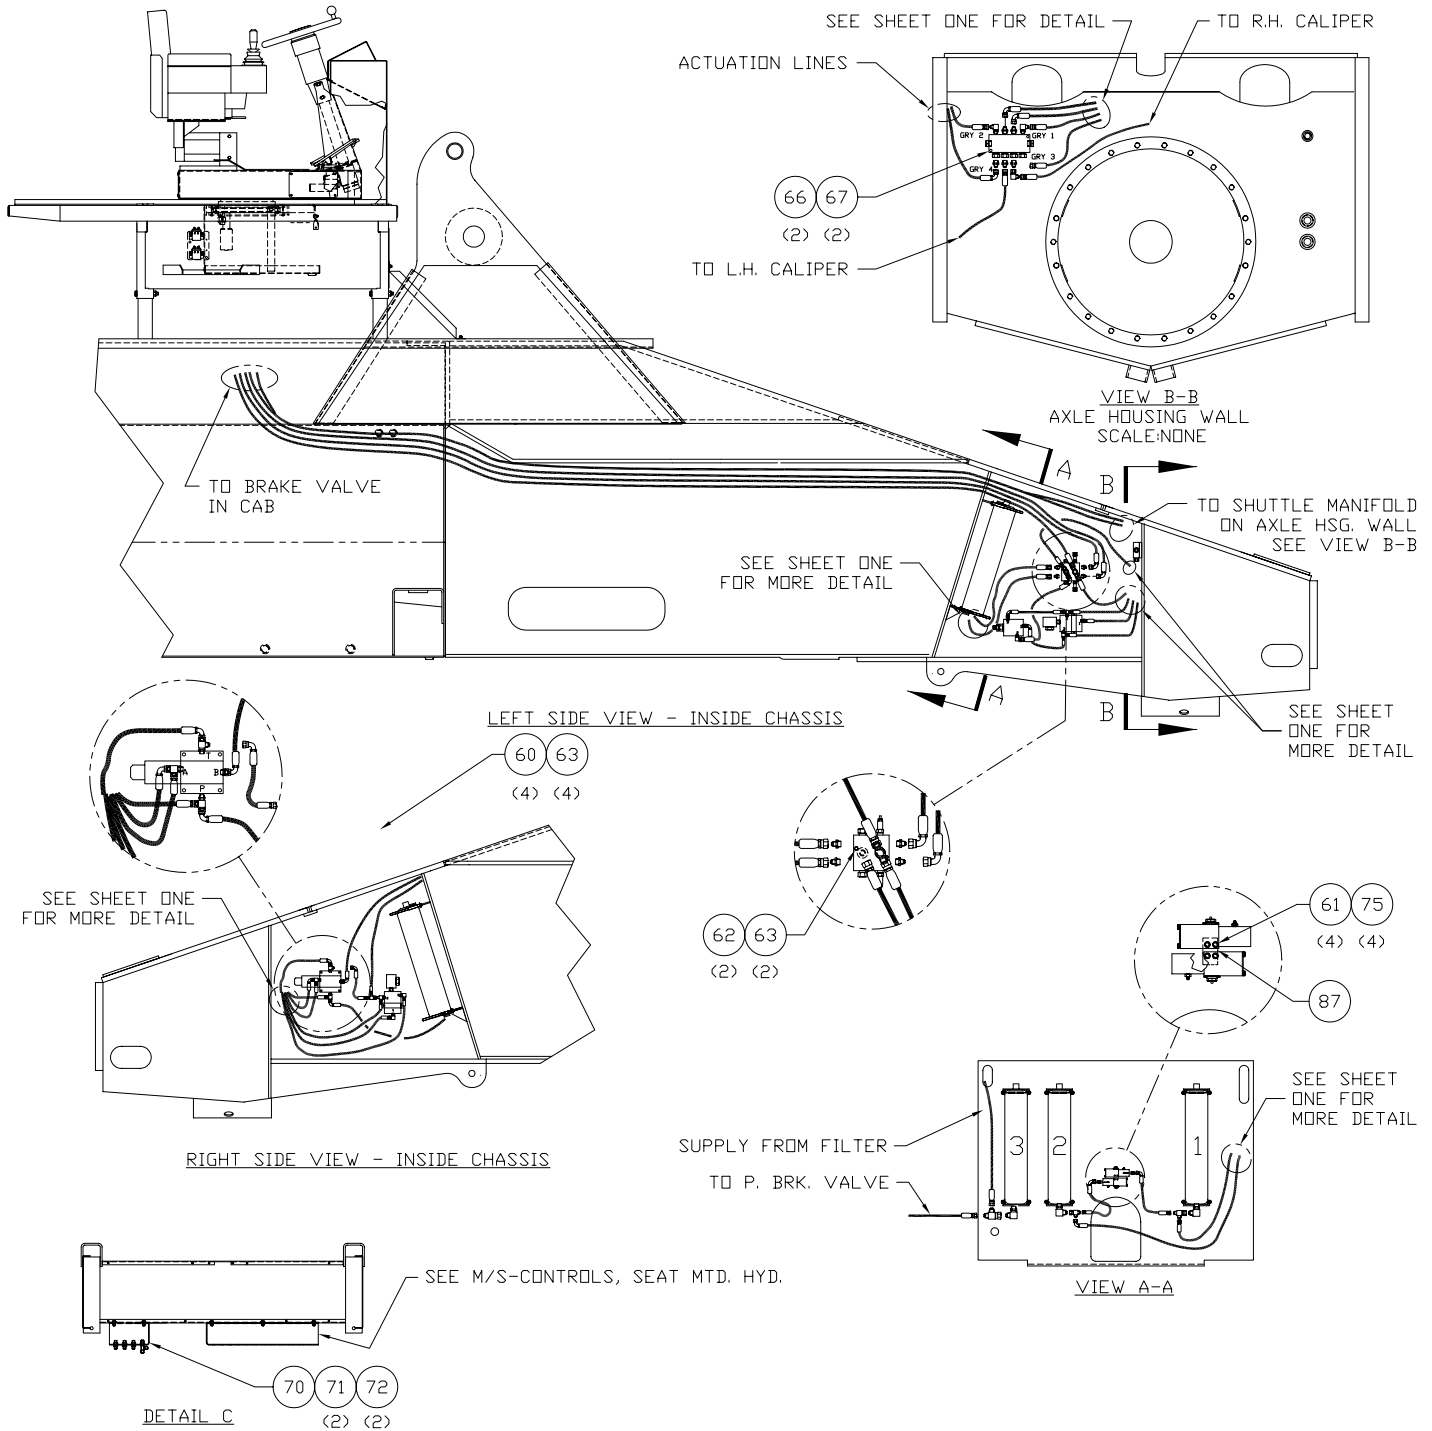

## Hydraulic System - Brakes

Item	Part No.	Qty	Description	Item	Part No.	Qty	Description
	<b>580929</b>		<b>Hydraulic System - Brakes</b>				
1	* 246199	1	. Valve, Brake Tandem	46	249882	1	. Hose Assembly
2	578984	1	. Manifold, Alm	47	240501	1	. Hose Assembly
3	* 245411	3	. Accumulator	48	222886	2	. Fitting
5	232514	2	. Cartridge, Valve	49	247724	2	. Hose Assembly
6	* 229042	2	. Cartridge, Valve	50	209486	2	. Fitting
7	236261	1	. Valve, Solenoid	51	243375	2	. Switch, Pressure
8	* 578473	1	. Manifold Assembly	52	574095	4	. Tube Assembly
9	231122	1	. Subplate, Valve	53	212717	2	. Fitting
10	212718	1	. Fitting	54	218666	2	. Fitting
11	28511	1	. Fitting	55	16437	1	. Hose Assembly
13	572068	1	. Plateadapter	57	209752	2	. Fitting
14	245070	1	. Hose Assembly	58	R12132	1	. Hose Assembly
15	29067	1	. Hose Assembly	59	232972	2	. Hose Assembly
16	249880	1	. Hose Assembly	60	R13810996	4	. Capscrew
17	249879	1	. Hose Assembly	61	R13812512	4	. Lockwasher
18	249881	1	. Hose Assembly	62	233876	2	. Capscrew
19	247721	1	. Hose Assembly	63	R13812514	6	. Lockwasher
20	245138	1	. Switch, Pressure	65	245803	3	. Fitting
21	20859	1	. Fitting	66	238082	4	. Capscrew
22	209457	1	. Fitting	67	238083	4	. Lockwasher
23	247740	1	. Hose Assembly	68	212762	1	. Fitting
24	R13801972	7	. Fitting	69	211560	3	. Fitting
25	209083	2	. Fitting	70	579411	1	. Bracket
27	249878	1	. Hose Assembly	71	R13811033	2	. Capscrew
28	231298	1	. Hose Assembly	72	237567	2	. Nut, Esna
29	23577	7	. Fitting	73	R13807532	1	. Fitting
30	4200245	1	. Hose Assembly	74	223436	2	. Fitting
31	R830008	1	. Fitting	75	234864	4	. Capscrew
32	224968	4	. Fitting	76	243190	2	. Valve Body
33	11860	1	. Fitting	77	240976	2	. Cartridge, Valve
34	211562	4	. Fitting		240975	1	. . Coil
35	R14293	2	. Fitting		240977	1	. . Seal Kit
36	23945	2	. Fitting	78	* 235622	1	. Cartridge, Valve
37	234144	3	. Fitting		242101	1	. . Seal Kit
38	210709	2	. Fitting	79	230101	1	. Valve Body
39	245370	1	. Hose Assembly	80	580337	2	. Bar
40	246808	3	. Hose Assembly	81	576259	2	. Spacer Plate
41	249876	1	. Hose Assembly	82	580338	1	. Bar
42	244740	1	. Hose Assembly	83	578077	1	. Kit, Brake Buttons
43	247802	1	. Hose Assembly	86	245285	5	. Hose Assembly
44	245873	1	. Hose Assembly	87	579435	1	. Bar, Tap
45	243381	1	. Hose Assembly				