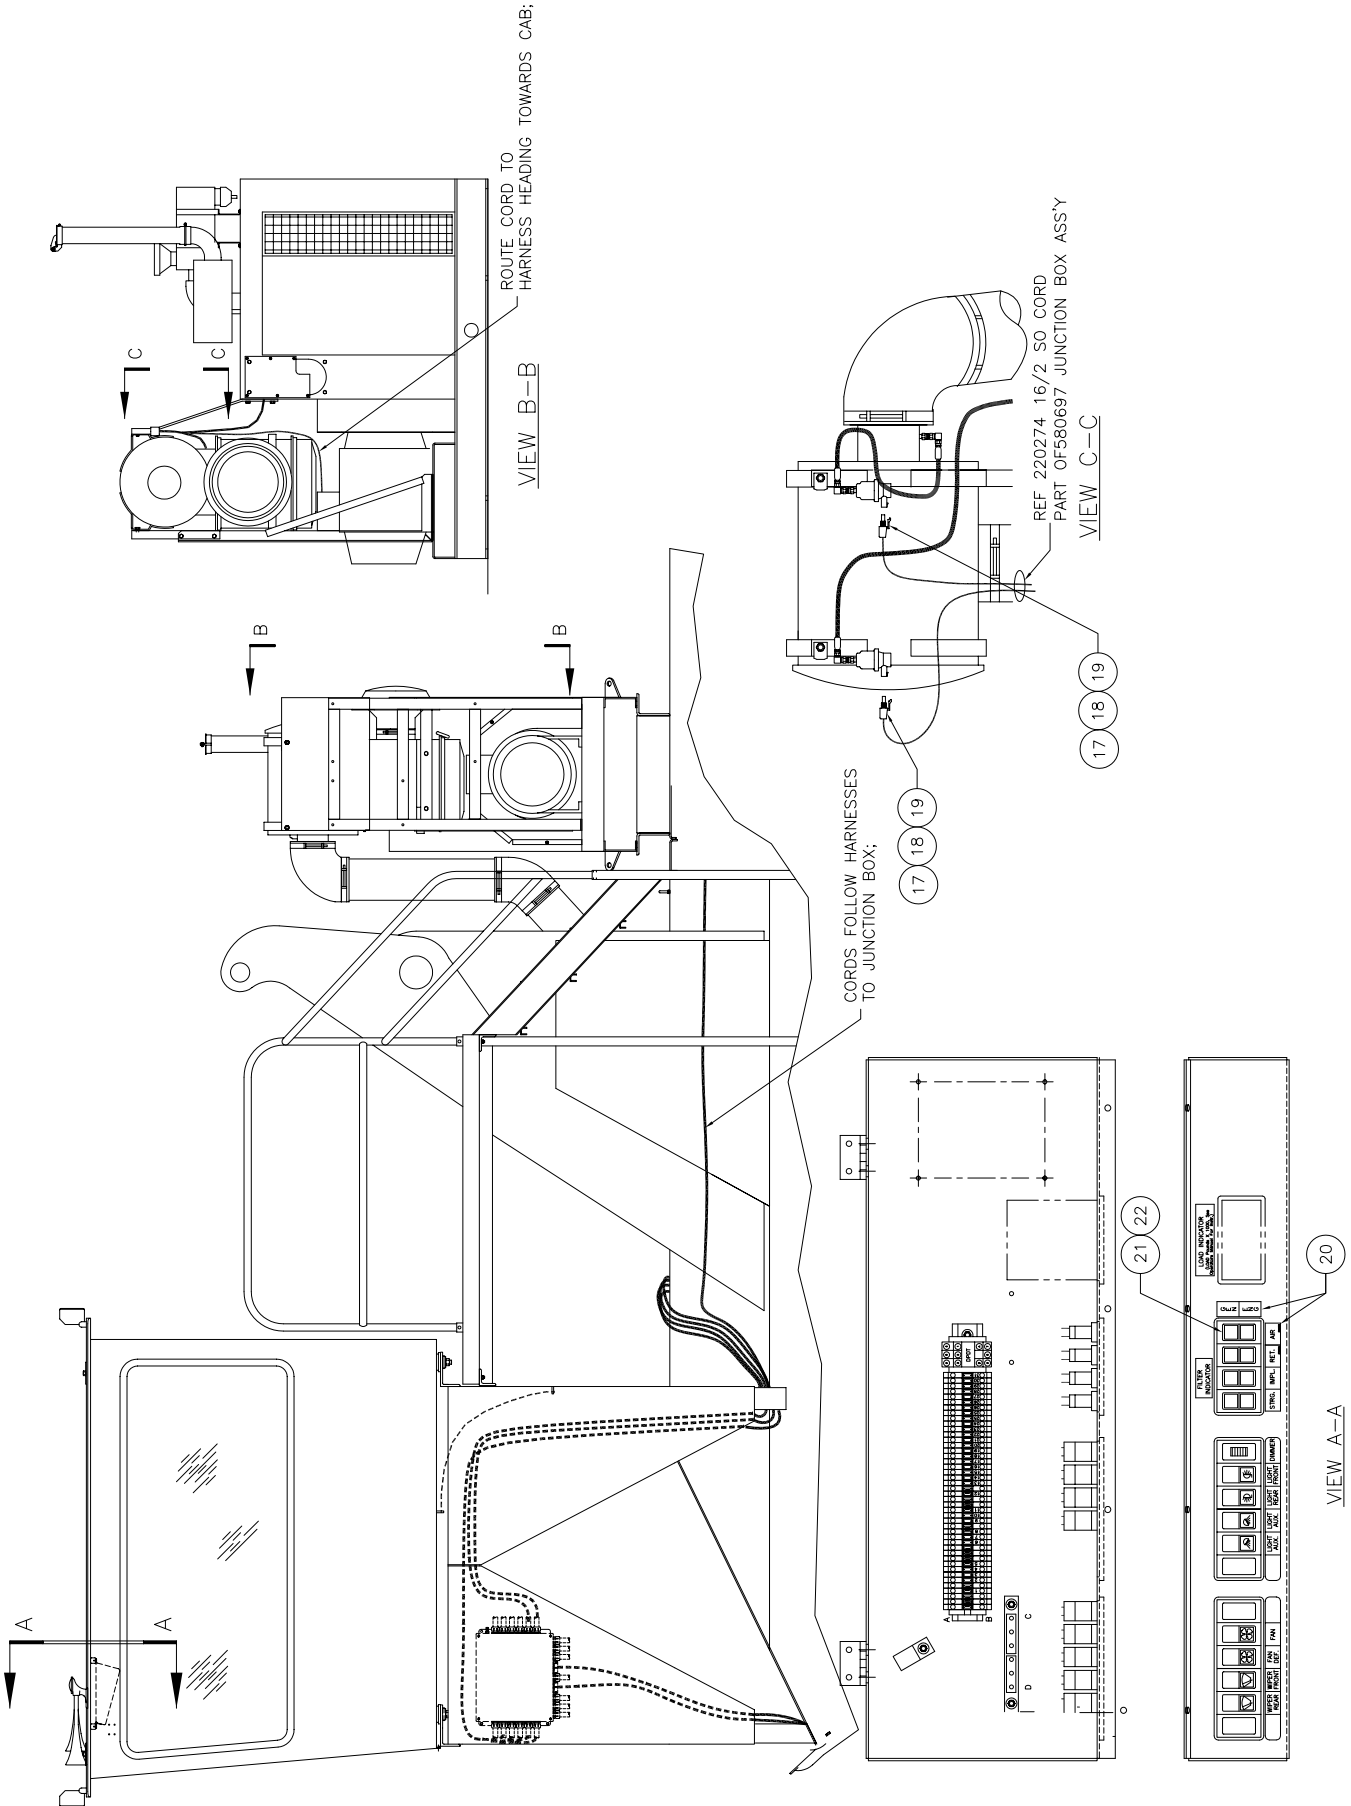

Air Restriction Indicator

ROUTE CORD TO HARNESS HEADING TOWARDS CAB;
VIEW B-B

REF 220274, 16/2 SO CORD
PART OF 580697 JUNCTION BOX ASSY
VIEW C-C

CORDS FOLLOW HARNESSES TO JUNCTION BOX;

VIEW A-A

Air Restriction Indicator

Item	Part No.	Qty	Description	Item	Part No.	Qty	Description
	580898		Air Restrictor Ind				
17	248897	2	. Connector	20	580636	1	. Decal
18	246920	4	. Socket, Connector	21	236503	2	. Lens, Reducer
19	246949	4	. Seal, Cable	22	236502	1	. Pilot Lamp