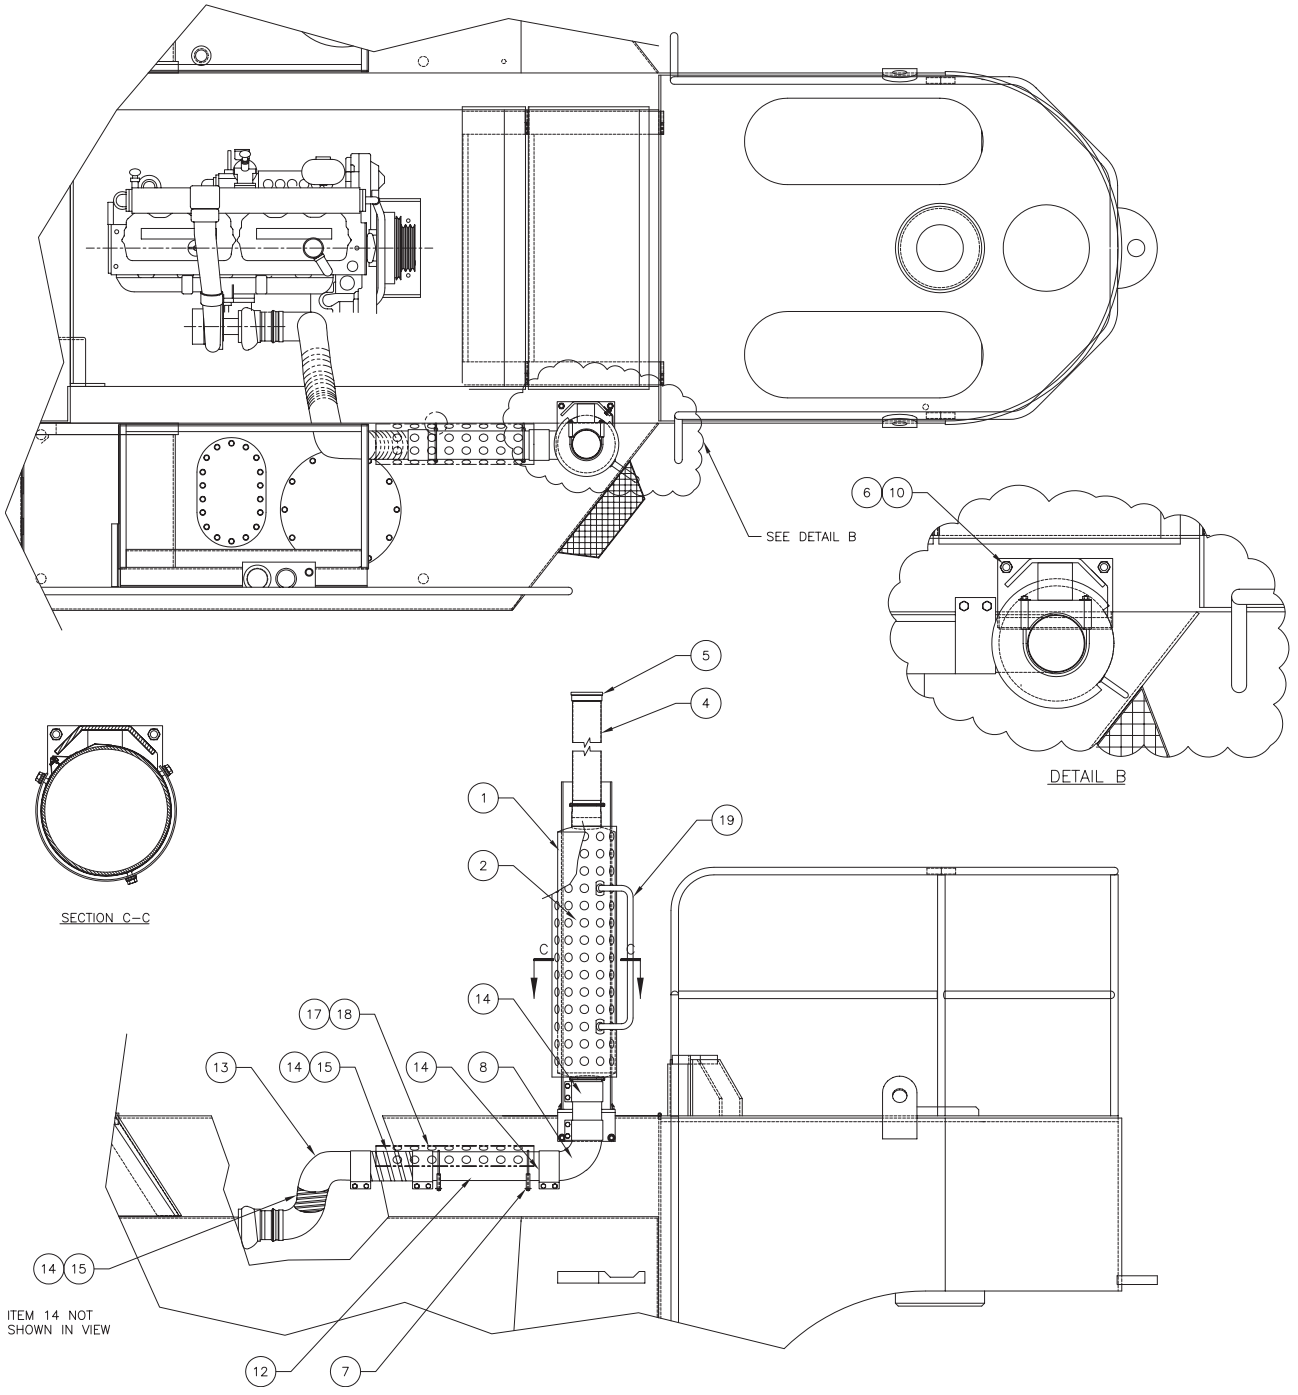

Exhaust Installation

Item	Part No.	Qty	Description	Item	Part No.	Qty	Description
<b>580885 Exhaust Installation</b>							
1	557931	1	. Muffler	10	224121	4	. Nut, Esna
2	225562	1	. Guard Assembly, Muffler	12	566621	1	. Exhaust Assembly
3	580886	1	. Support, Muffler	13	216814	1	. Elbow
4	542425	1	. Exhaust Stack	14	226586	7	. Seal Clamp
5	208253	1	. Cap, Rain	15	218140	3'	. Tube, Flex
6	234663	4	. Flat Washer	16	563704	1	. Adapter, Exhaust
7	580927	2	. Hanger, Exhaust	17	240428	1	. Guard
8	208243	1	. Elbow	18	239533	1	. Kit, Clamp
9	580928	1	. Tube, Exhaust	19	240572	1	. Handle, Grab