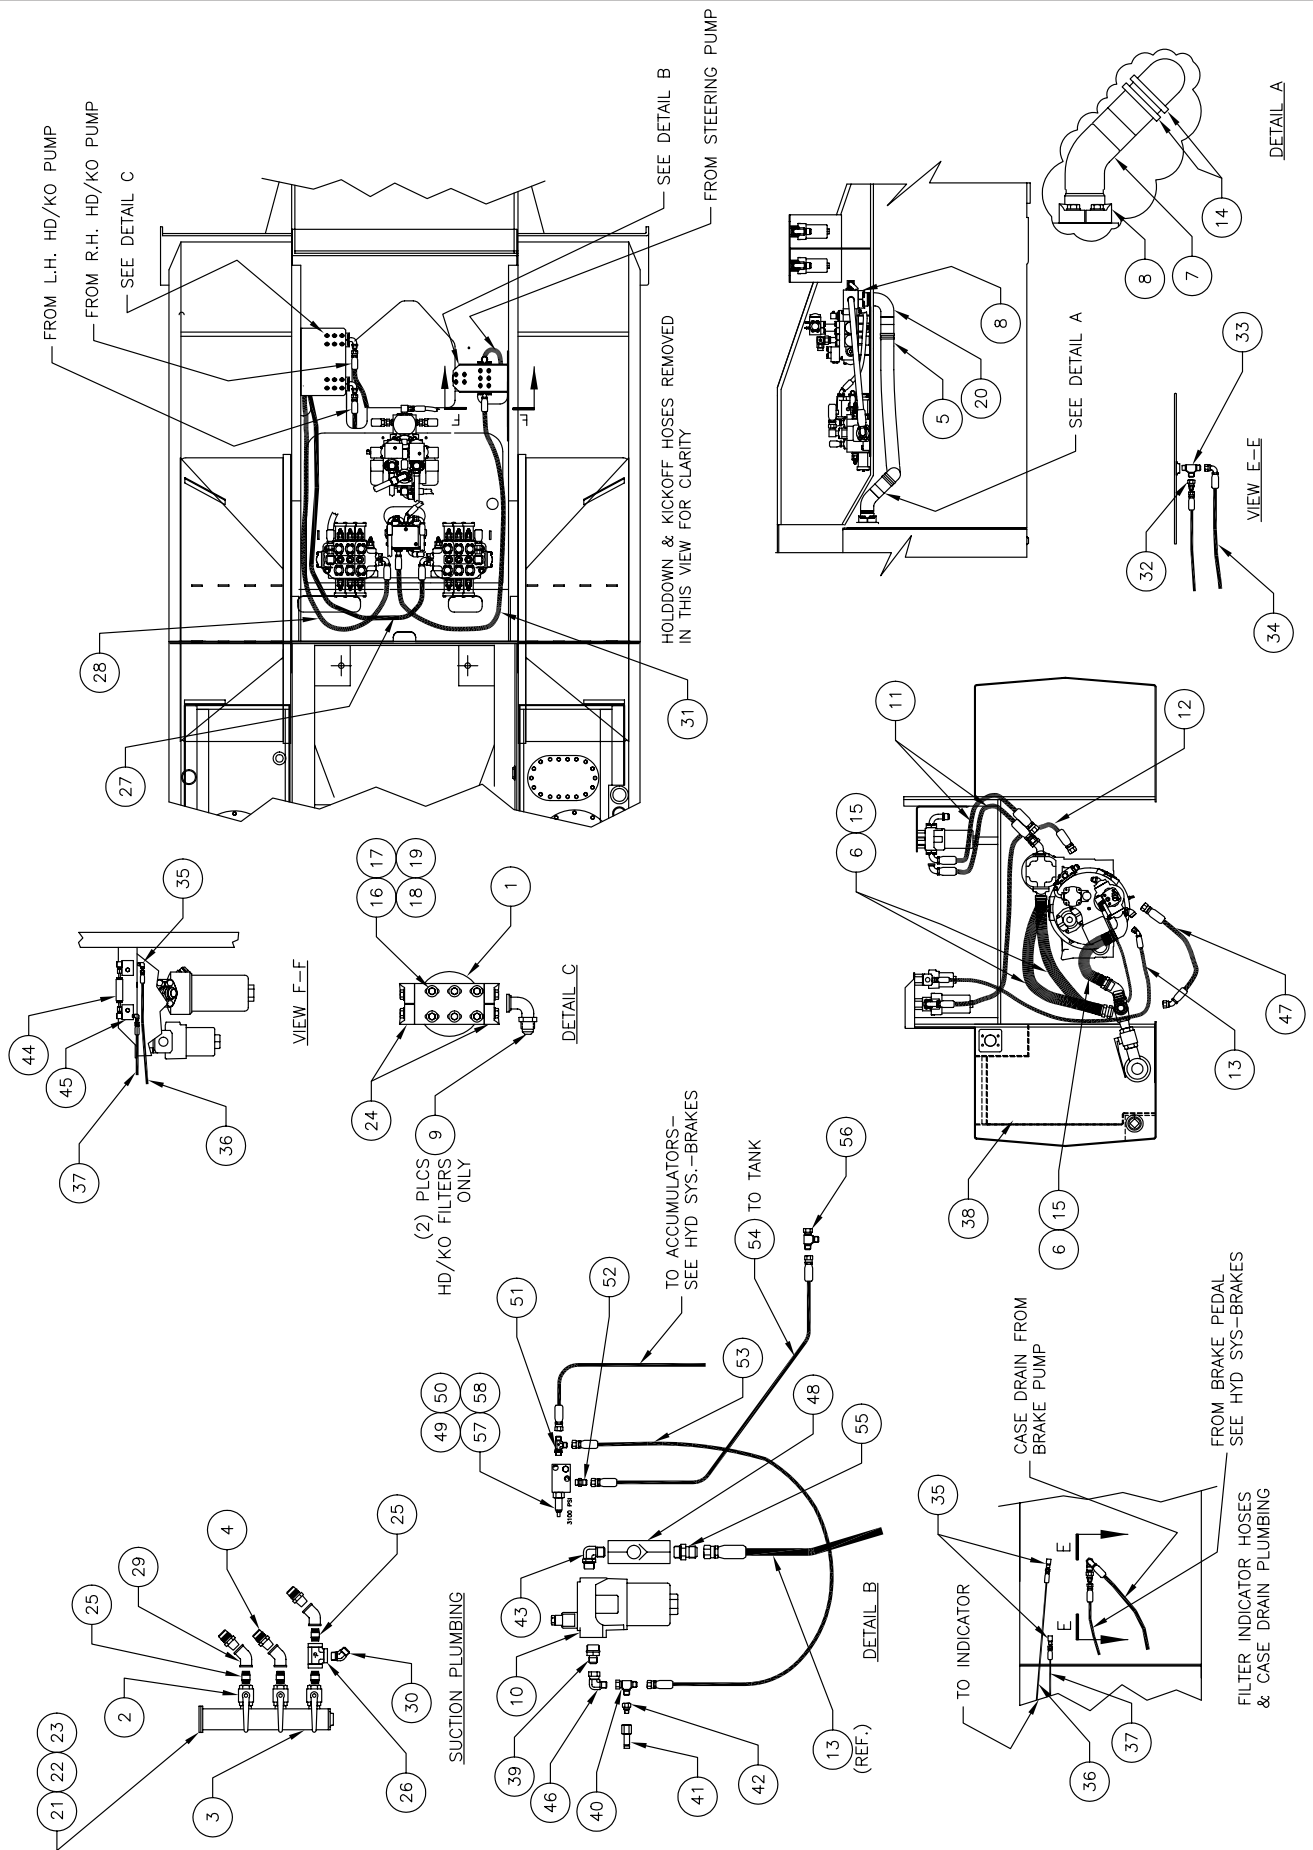

Hydraulic System - Chassis

Hydraulic System - Chassis

Item	Part No.	Qty	Description	Item	Part No.	Qty	Description
	580877		Hydraulic System - Chassis				
1	* 228201	3	. High Pressure Filter (100 Gpm)	29	221894	3	. Fitting, Ff
2	228321	3	. Ball Valve	30	209246	1	. Fitting, Ff
3	563832	1	. Manifold Assembly, Suction	31	247800	1	. Hose Assembly
4	220532	3	. Fitting	32	226904	1	. Fitting
5	215279	5'	. Suction Hose	33	11911	1	. Fitting
6	201440	12'	. Suction Hose	34	247808	1	. Hose Assembly
7	564238	1	. Elbow Weldment	35	209406	4	. Fitting
8	225661	2	. Kit, Split Flange	36	227770	1	. Hose Assembly
	200607	4	. . Lockwasher	37	219096	1	. Hose Assembly
	203528	1	. . O-Ring	38	243457	2	. Filter, Insert
	229082	4	. . Capscrew	39	R12578164	1	. Fitting, B;
	230769	2	. . Clamp Half	40	25577	1	. Fitting
9	14274	2	. Fitting	41	228040	1	. Coupler, Male
10	* 228200	1	. High Pressure Filter (40 Gpm)	42	R13984	1	. Fitting
11	229540	2	. Hose Assembly	43	12666	1	. Fitting
12	228406	1	. Hose Assembly	44	245334	1	. Indicator, Elec/Vis
13	243241	1	. Hose Assembly	45	578466	2	. Adapter
14	229187	4	. Hose Clamp	46	210769	1	. Fitting
15	216042	12	. T-Bolt Clamp	47	242190	1	. Hose Assembly
16	242368	22	. Stud	48	R13430	1	. Check Valve
17	223427	22	. Flat Washer	49	* 229047	1	. Relief Valve
18	223654	22	. Nut, Esna	50	237726	1	. Valve Body
19	563204	22	. Spacer	51	R14293	1	. Fitting
20	563470	1	. Elbow Weldment	52	23577	1	. Fitting
21	228575	4	. Capscrew	53	22713	1	. Hose Assembly
22	223694	4	. Lockwasher	54	240502	1	. Hose Assembly
23	203543	1	. O-Ring	55	209215	1	. Fitting
24	11767	6	. Kit, Split Flange	56	211562	1	. Fitting
	200604	4	. . Lockwasher	57	234870	1	. Capscrew
	209537	2	. . Clamp Half	58	201566	1	. Lockwasher
	222379	4	. . Capscrew	59	581018	1	. Plate
25	221940	4	. Fitting	60	224209	2	. Nut, Esna
26	222421	1	. Fitting	61	234333	2	. Flat Washer
27	246222	1	. Hose Assembly				
28	246221	1	. Hose Assembly				