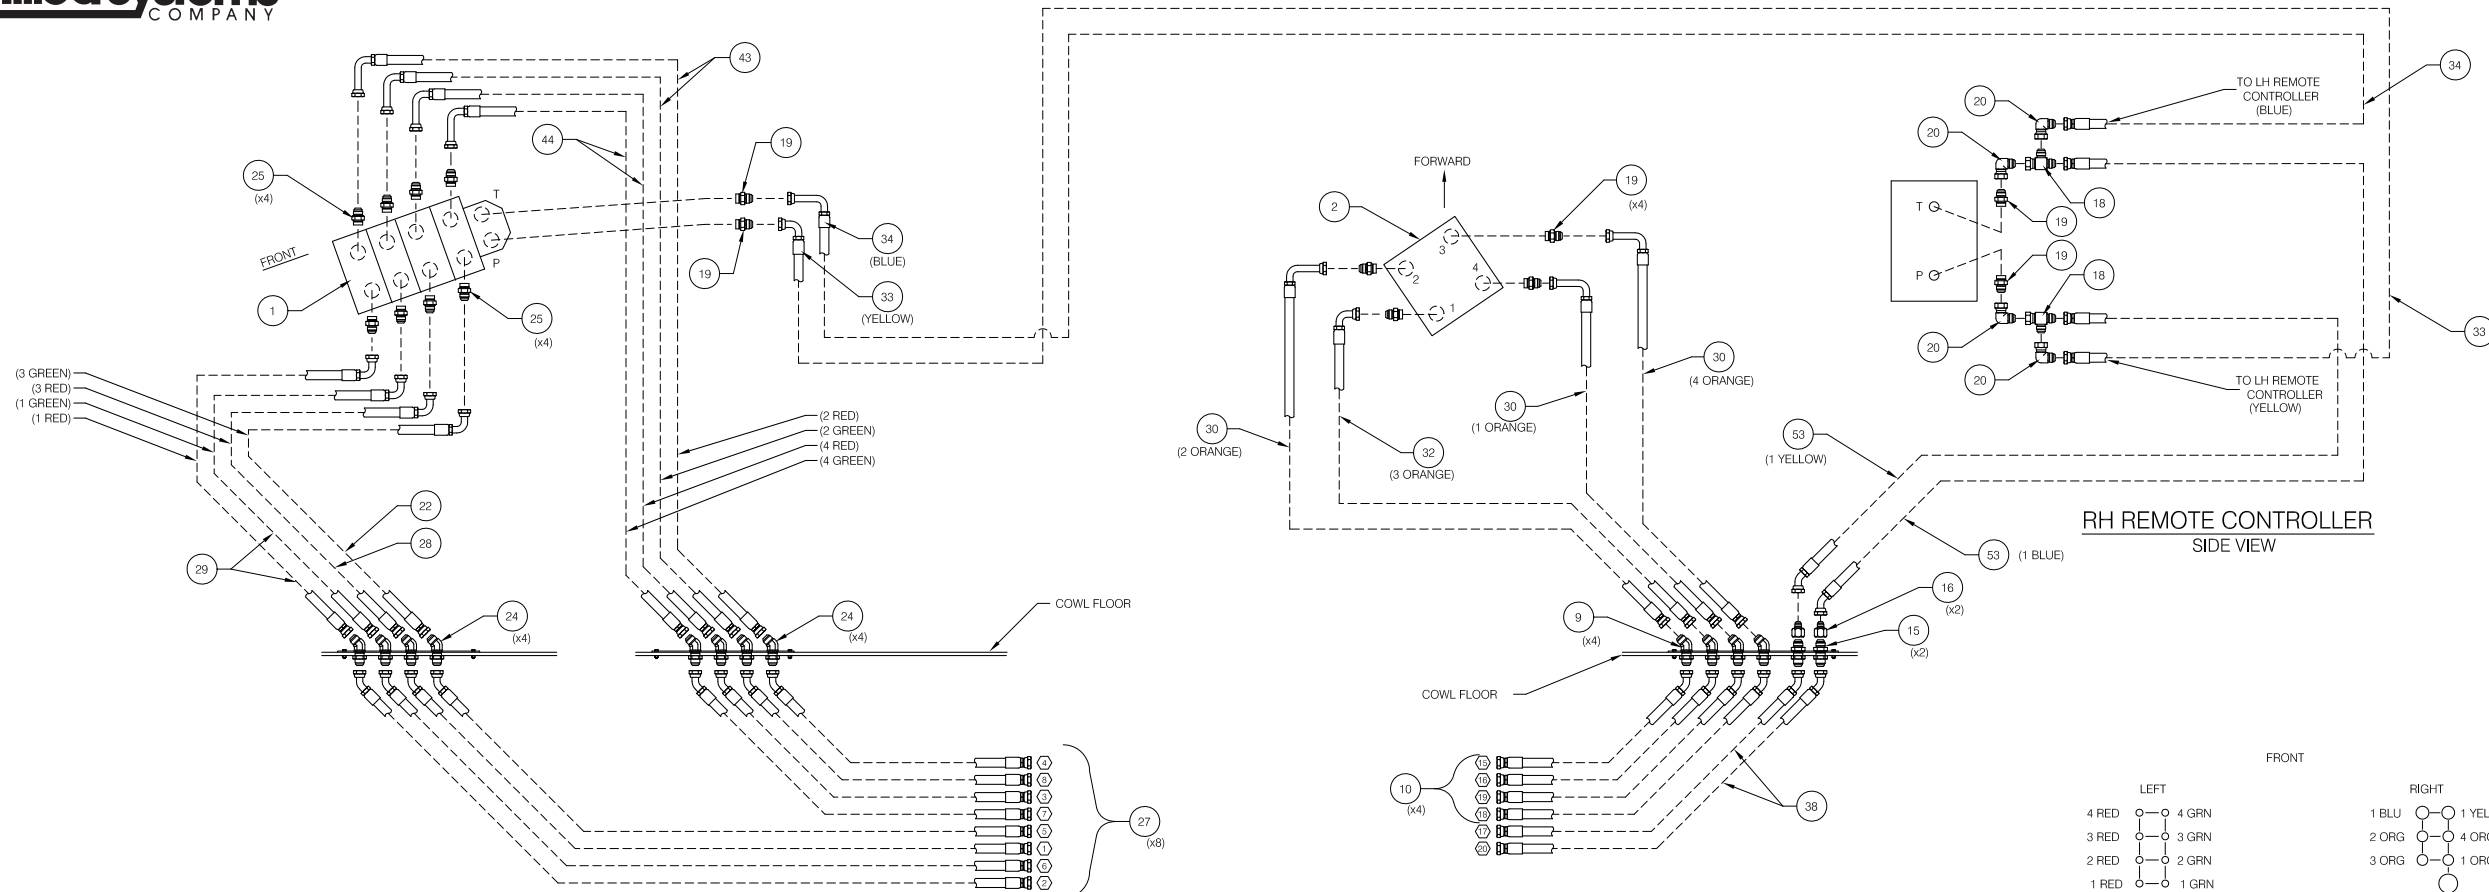

Hydraulic System - Seat Mounted Controls

Hydraulic System - Seat Mounted Controls

Item	Part No.	Qty	Description	Item	Part No.	Qty	Description
580861 Hydraulic Syst - Seat Mtd. Ctrls.							
1	* 237237	1	. Valve, Remote Control	29	*a 237272	2	. Hose Assembly
2	* 249518	1	. Valve, RH Pilot Control	30	*a 254771	3	. Hose Assembly
3	579835	1	. Mounting Plate	31	*a 00103319	12	. Lockwasher
4	561830	2	. Plate	32	*a 254772	1	. Hose Assembly
5	566662	2	. Bracket	33	*a 236449	1	. Hose Assembly
6	579836	1	. Mounting Plate	34	*a 236450	1	. Hose Assembly
7	209697	4	. Clamp	35	222384	8	. Machine Screw
8	R13810989	8	. Capscrew	36	222441	14	. Locknut
9	R14398	4	. Fitting	37	R13810993	10	. Capscrew
10	*a 238252	4	. Hose Assembly	38	*a 238253	2	. Hose Assembly
11	241200	1	. Insulation, Valve Cover Wrap	39	00103339	4	. Flat Washer
12	241205	1	. Insulation, Valve Cover Wrap	40	568430	1	. Plate Weldment, Front
13	570819	1	. Washer	41	570534	1	. Armrest, RH
14	570820	1	. Washer	42	570705	1	. Armrest, LH
15	215203	8	. Fitting	43	*a 237096	2	. Hose Assembly
16	226904	6	. Fitting	44	*a 237273	2	. Hose Assembly
17	568326	1	. Bracket, LH	46	576346	1	. Control Weldment
18	211562	2	. Fitting	47	567173	1	. Decal
19	211560	8	. Fitting	48	557726	1	. Decal
20	211561	4	. Fitting	49	573428	2	. Bar, Spacer
21	219502	8	. Fitting	50	574511	2	. Spacer
22	*a 237474	1	. Hose Assembly	51	237391	1'	. Insulation, Pipe
23	568455	1	. Back Plate	52	234487	2	. Plate
24	16888	8	. Fitting	53	241248	2	. Hose Assembly
25	223929	8	. Fitting	54	Y17C-0624	2	. Capscrew
26	209482	2	. Fitting	55	R13811191	2	. Locknut
27	*a 237258	8	. Hose Assembly	56	R13806980	2	. Flat Washer
28	*a 232283	1	. Hose Assembly				

* See Separate Coverage

*a Included in Kit 588249

NOTE:
HOSES: 9, 10, 11, 12, 13 ARE FOR STEERING PILOT
SEE HYDRAULIC SYSTEM STEERING SCHEMATIC
ON MASTER SHEET.