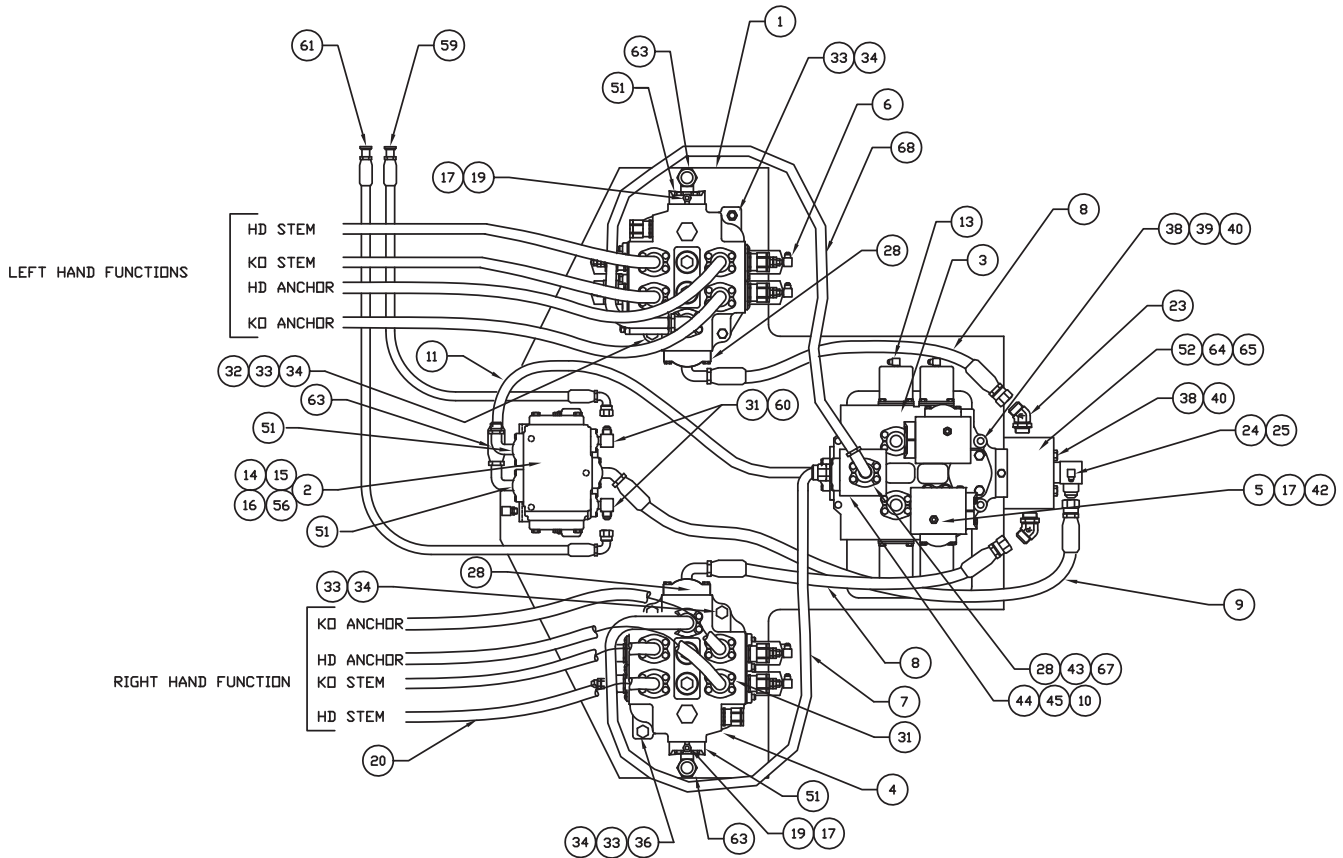

Valve Module

VALVE MOUNTING:
 SPOOL VALVE REQUIRES 3-POINT MOUNTING
 TO PREVENT BINDING OF PLUNGERS

Valve Module

Item	Part No.	Qty	Description	Item	Part No.	Qty	Description
	580860		Valve Module				
1	580895	1	. Valve Plate		202201	4	.. Capscrew
2	* 234990	1	. Valve, Flow Amplifier		203443	1	.. O-Ring
3	* 250637	1	. Valve		209535	2	.. Clamp Half
4	* 566303	2	. Valve	32	239515	2	. Capscrew
5	209752	2	. Fitting	33	230021	6	. Washer
6	223784	8	. Fitting	34	230897	6	. Locknut
7	244142	1	. Hose Assembly	35	569079	1	. Fitting
8	231136	2	. Hose Assembly	36	Y17C-1048	2	. Capscrew
9	237478	1	. Hose Assembly	37	209486	1	. Fitting
10	209423	1	. Fitting	38	201569	14	. Washer
11	229458	1	. Hose Assembly	39	224202	7	. Nut, Esna
13	209488	4	. Fitting	40	R13811089	7	. Capscrew
14	R13811054	3	. Capscrew	42	209743	2	. O-Ring
15	223595	3	. Lockwasher	43	00179896	4	. Capscrew
16	222677	3	. Washer	44	527371	1	. Manifold, Aluminum
17	228040	4	. Coupler, Male	45	203516	1	. O-Ring
19	225107	2	. Fitting	46	221140	1	. Fitting
20	232204	8	. Hose Assembly	47	570442	1	. Clamp/Channel
21	225661	1	. Kit, Split Flange	49	209660	2	. O-Ring
	200607	4	.. Lockwasher	51	11740	9	. Kit, Split Flange
	203528	1	.. O-Ring		134328W	4	.. Capscrew
	229082	4	.. Capscrew		201568	4	.. Lockwasher
	230769	2	.. Clamp Half		203446	1	.. O-Ring
23	209167	2	. Fitting		209536	2	.. Clamp Half
24	210769	1	. Fitting	52	580018	1	. Manifold, Aluminum
25	212705	1	. Fitting	53	242156	2	. Hose Assembly
26	245846	2	. Check Valve	54	23945	4	. Fitting
27	522589	2	. Manifold, Aluminum	55	14274	3	. Fitting
28	11767	8	. Kit, Split Flange	56	224119	3	. Nut, Esna
	200604	4	.. Washer	57	231248	8	. Clamp
	203516	1	.. O-Ring	58	221569W	2	. Capscrew
	209537	2	.. Clamp Half	59	231354	1	. Hose Assembly
	222379	4	.. Capscrew	60	225128	2	. Fitting
29	12721	2	. Kit, Split Flange	61	230675	1	. Hose Assembly
	200604	4	.. Washer	63	224780	5	. Fitting
	203519	1	.. O-Ring	64	203519	2	. O-Ring
	209538	2	.. Clamp Half	65	580019	1	. Plate, Flange
	222379	4	.. Capscrew	66	R13811063	8	. Capscrew
30	522604	2	. Fitting	67	14248	1	. Fitting
31	11759	10	. Kit, Split Flange	68	250498	1	. Hose Assembly
	201567	4	.. Lockwasher				