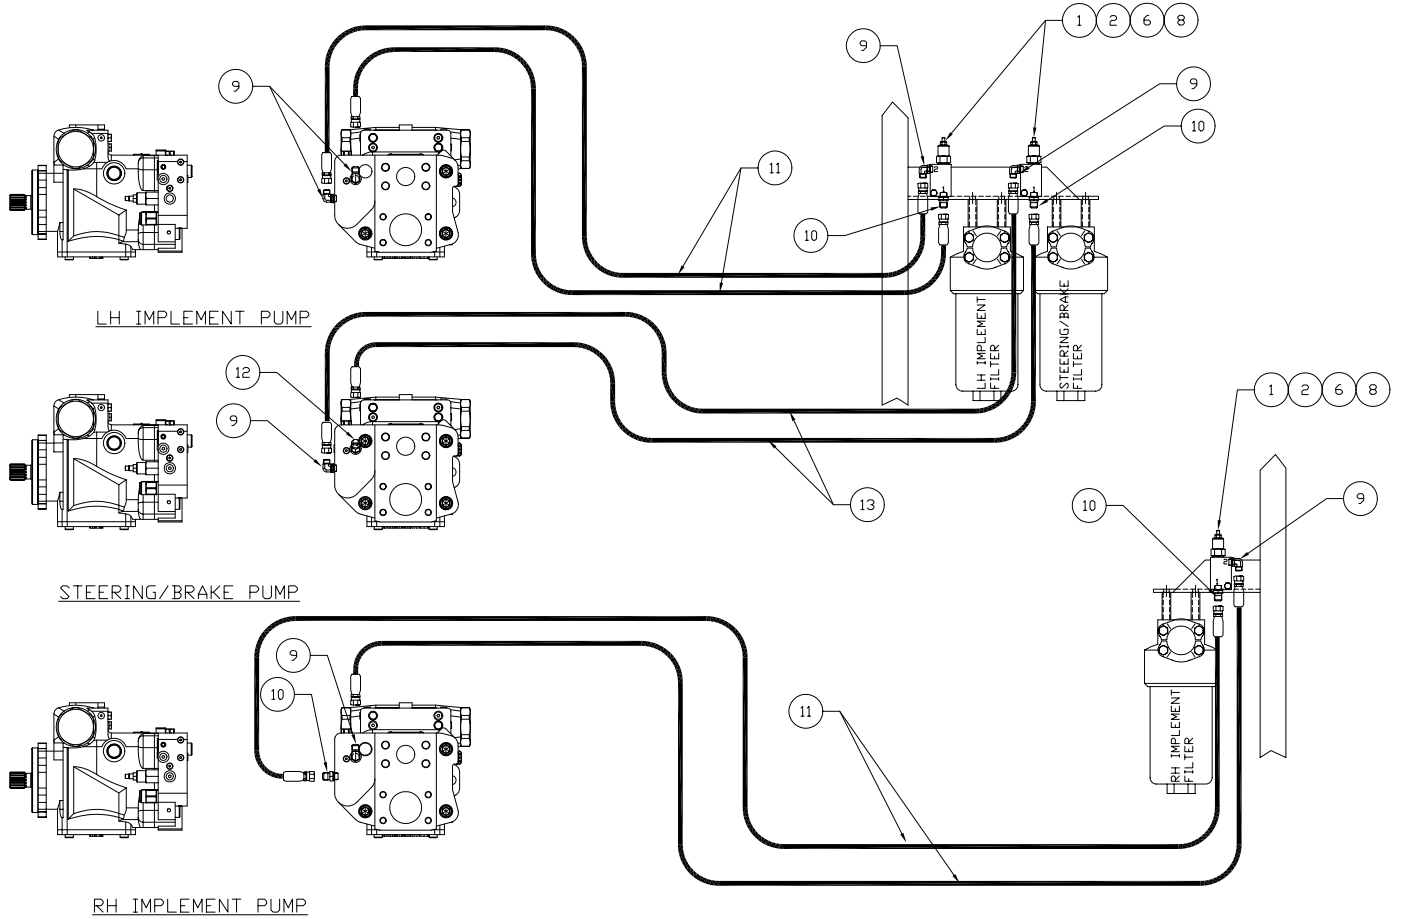

Remote Pump Compensator

Item	Part No.	Qty	Description	Item	Part No.	Qty	Description
	580851		Remote Pump Compensator				
1	250152	3	. Cartridge, Valve	9	209486	7	. Fitting
	242335	3	. . Seal Kit	10	209083	4	. Fitting
2	249860	3	. Valve Body	11	208856	4	. Hose Assembly
6	R13811190	3	. Nut	12	209481	1	. Fitting
8	234871	3	. Capscrew	13	208943	2	. Hose Assembly