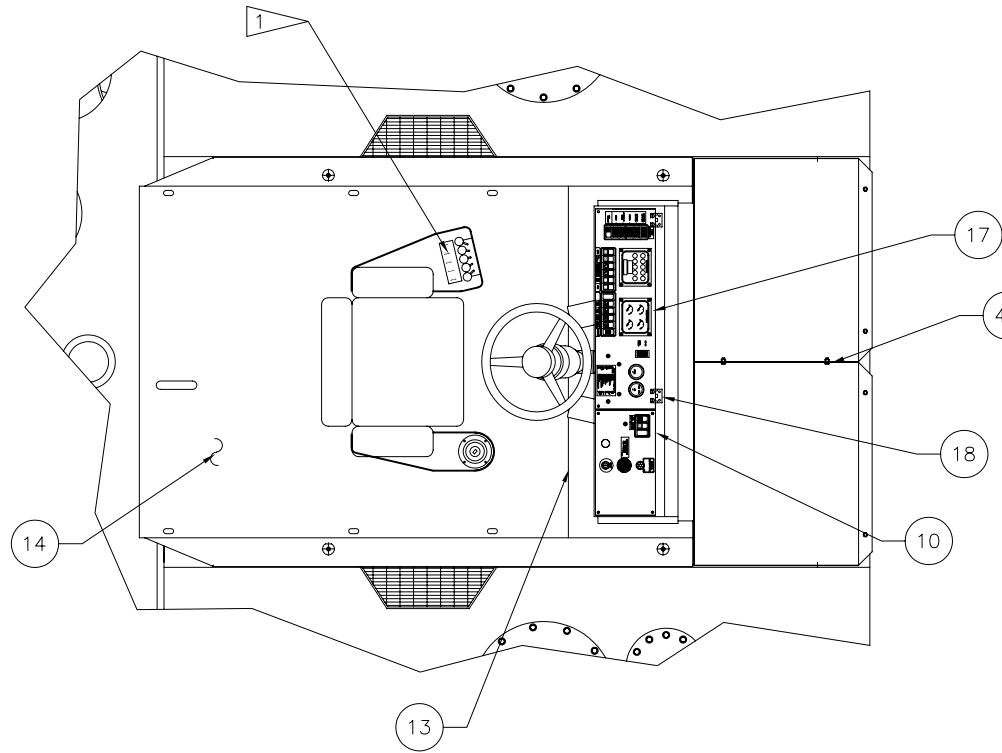

- 1 REF. IMPL. CONTROLS ON M/S
- 2 REF. HYD. SYS. STEERING ON M/S
- 3 REF. CONTROLS, VEH. ON M/S
- 4 REF. AIR SYS. IMPL. ON M/S