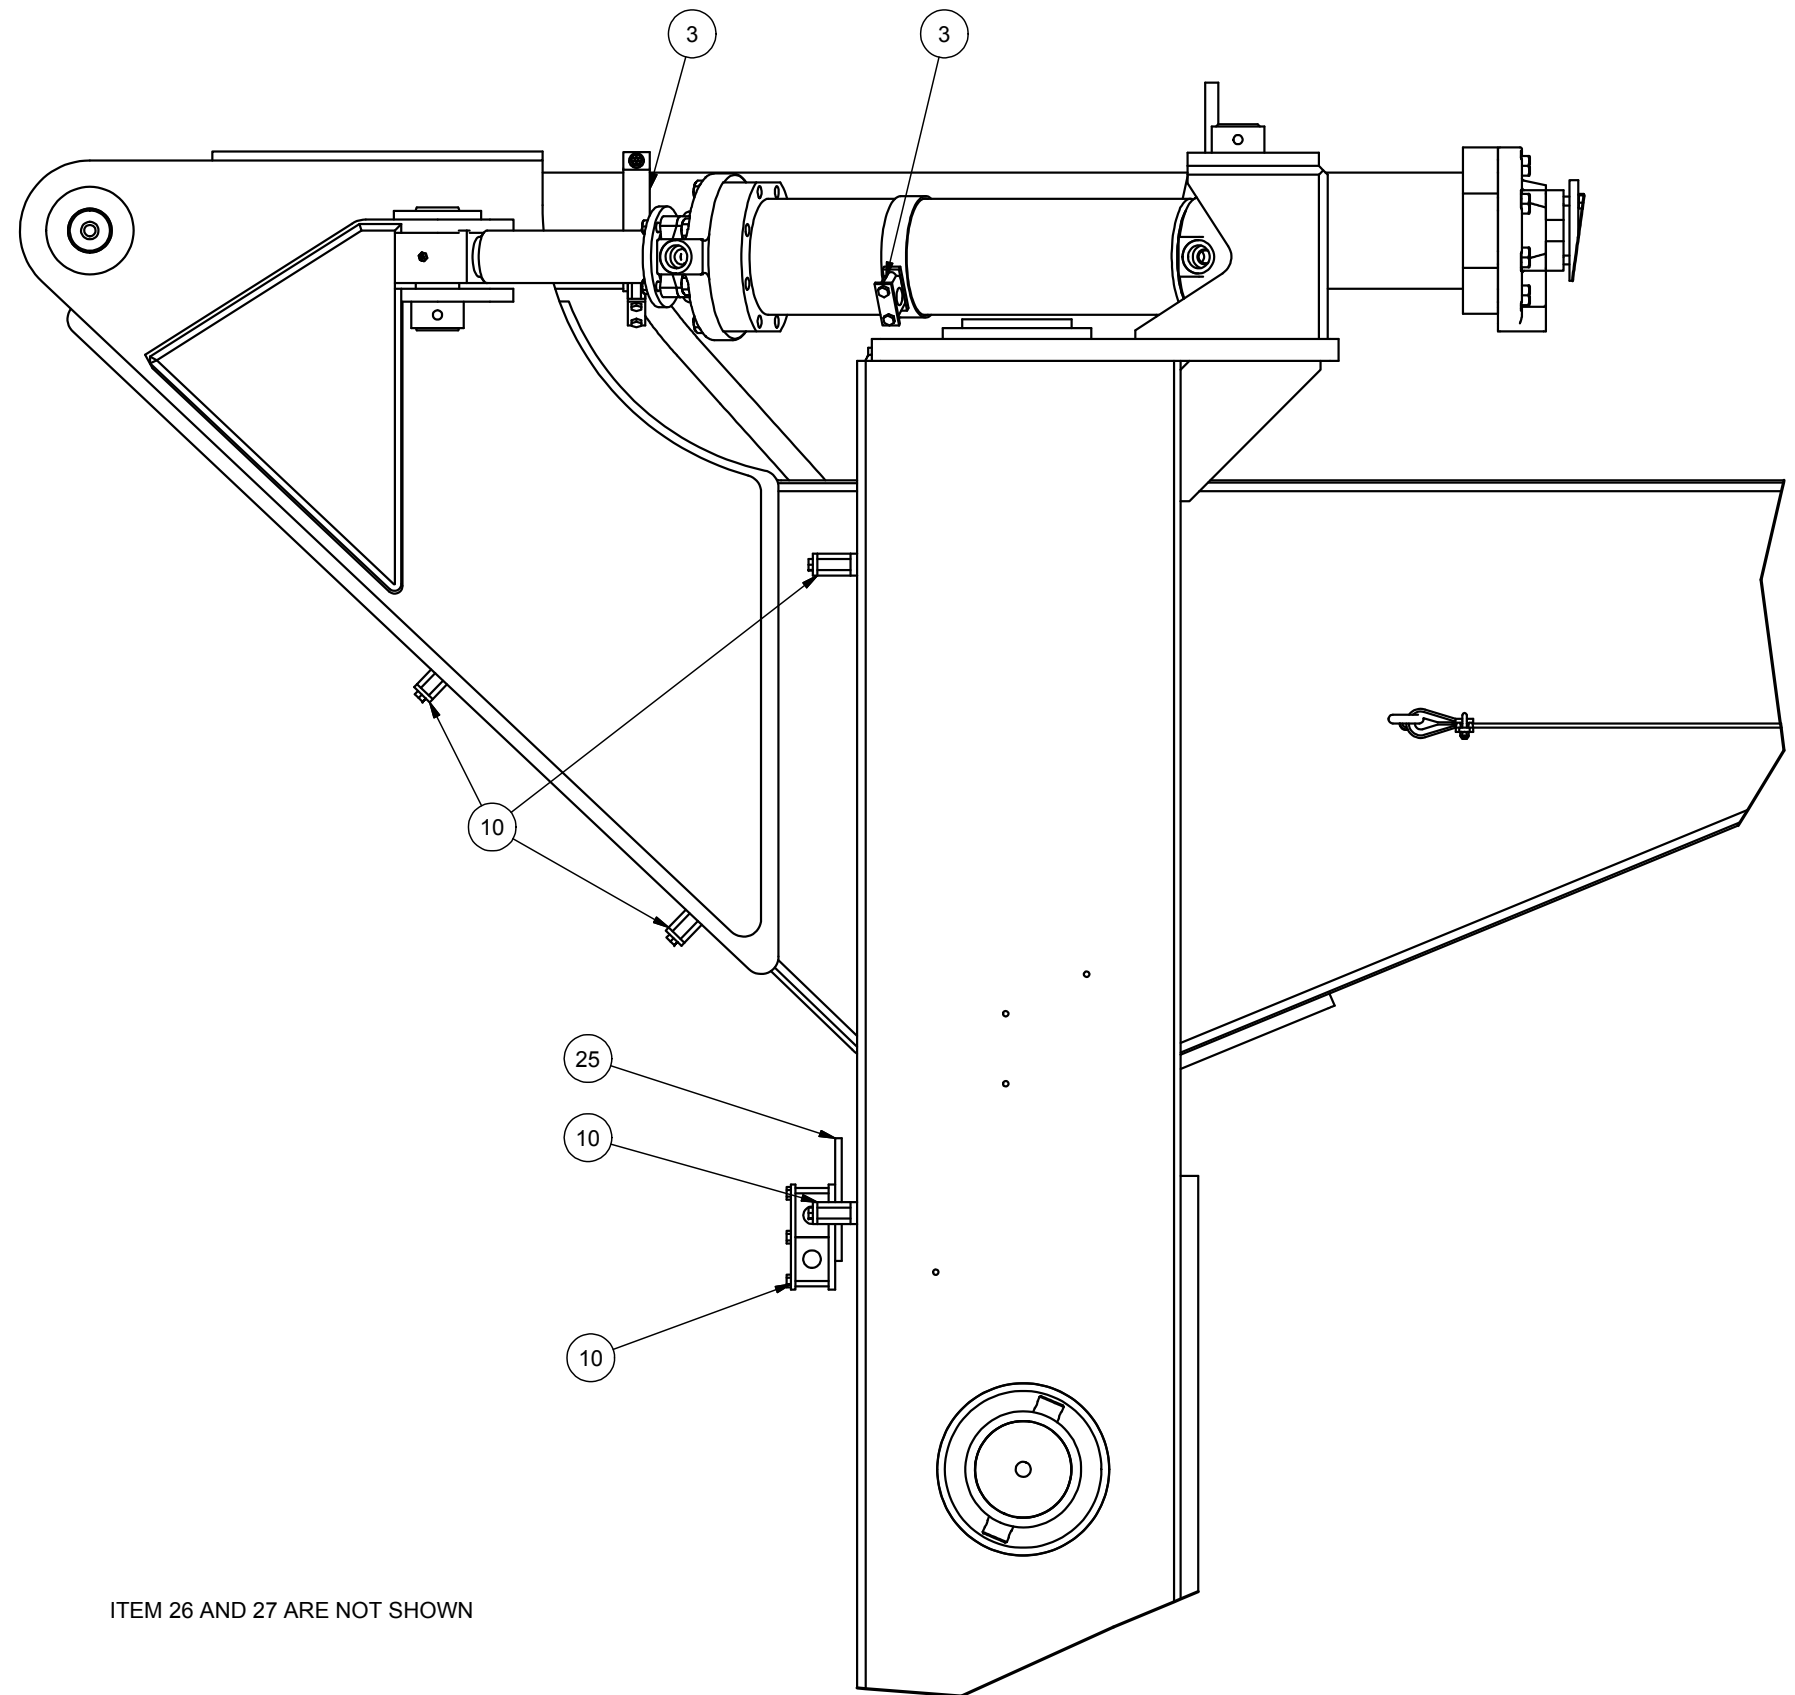

Hydraulic System - Carriage

Hydraulic System - Carriage

Item	Part No.	Qty	Description	Item	Part No.	Qty	Description
	580808		Hydraulic System - Carriage				
1	209715	3	. Fitting	16	571747	1	. Tube Assembly
2	532753	1	. Tube Assembly	17	209621	2	. Fitting
3	560864	3	. Tube Clamp	18	571748	1	. Tube Assembly
4	209323	3	. Fitting	19	580810	1	. Tube Assembly
5	210069	9	. Fitting	20	580811	1	. Tube Assembly
7	256682	2	. Hose Assembly	21	571751	1	. Tube Assembly
8	532763	1	. Tube Assembly	22	229656	4	. Hose Assembly
9	532762	1	. Tube Assembly	23	571752	2	. Tube Assembly
10	225310	7	. Clamp	24	00103341	6	. Flat Washer
11	231589	2	. Hose Assembly	25	541167	1	. Bar
12	571744	1	. Tube Assembly	26	R13470	1	. Sleeve, Cordura
13	580809	1	. Tube Assembly	27	206289	1	. Hose Clamp
14	225216	1	. Clamp	28	R13811191	3	. Locknut
15	571746	1	. Tube Assembly	29	Y17C-0624	3	. Capscrew

ITEM 26 AND 27 ARE NOT SHOWN