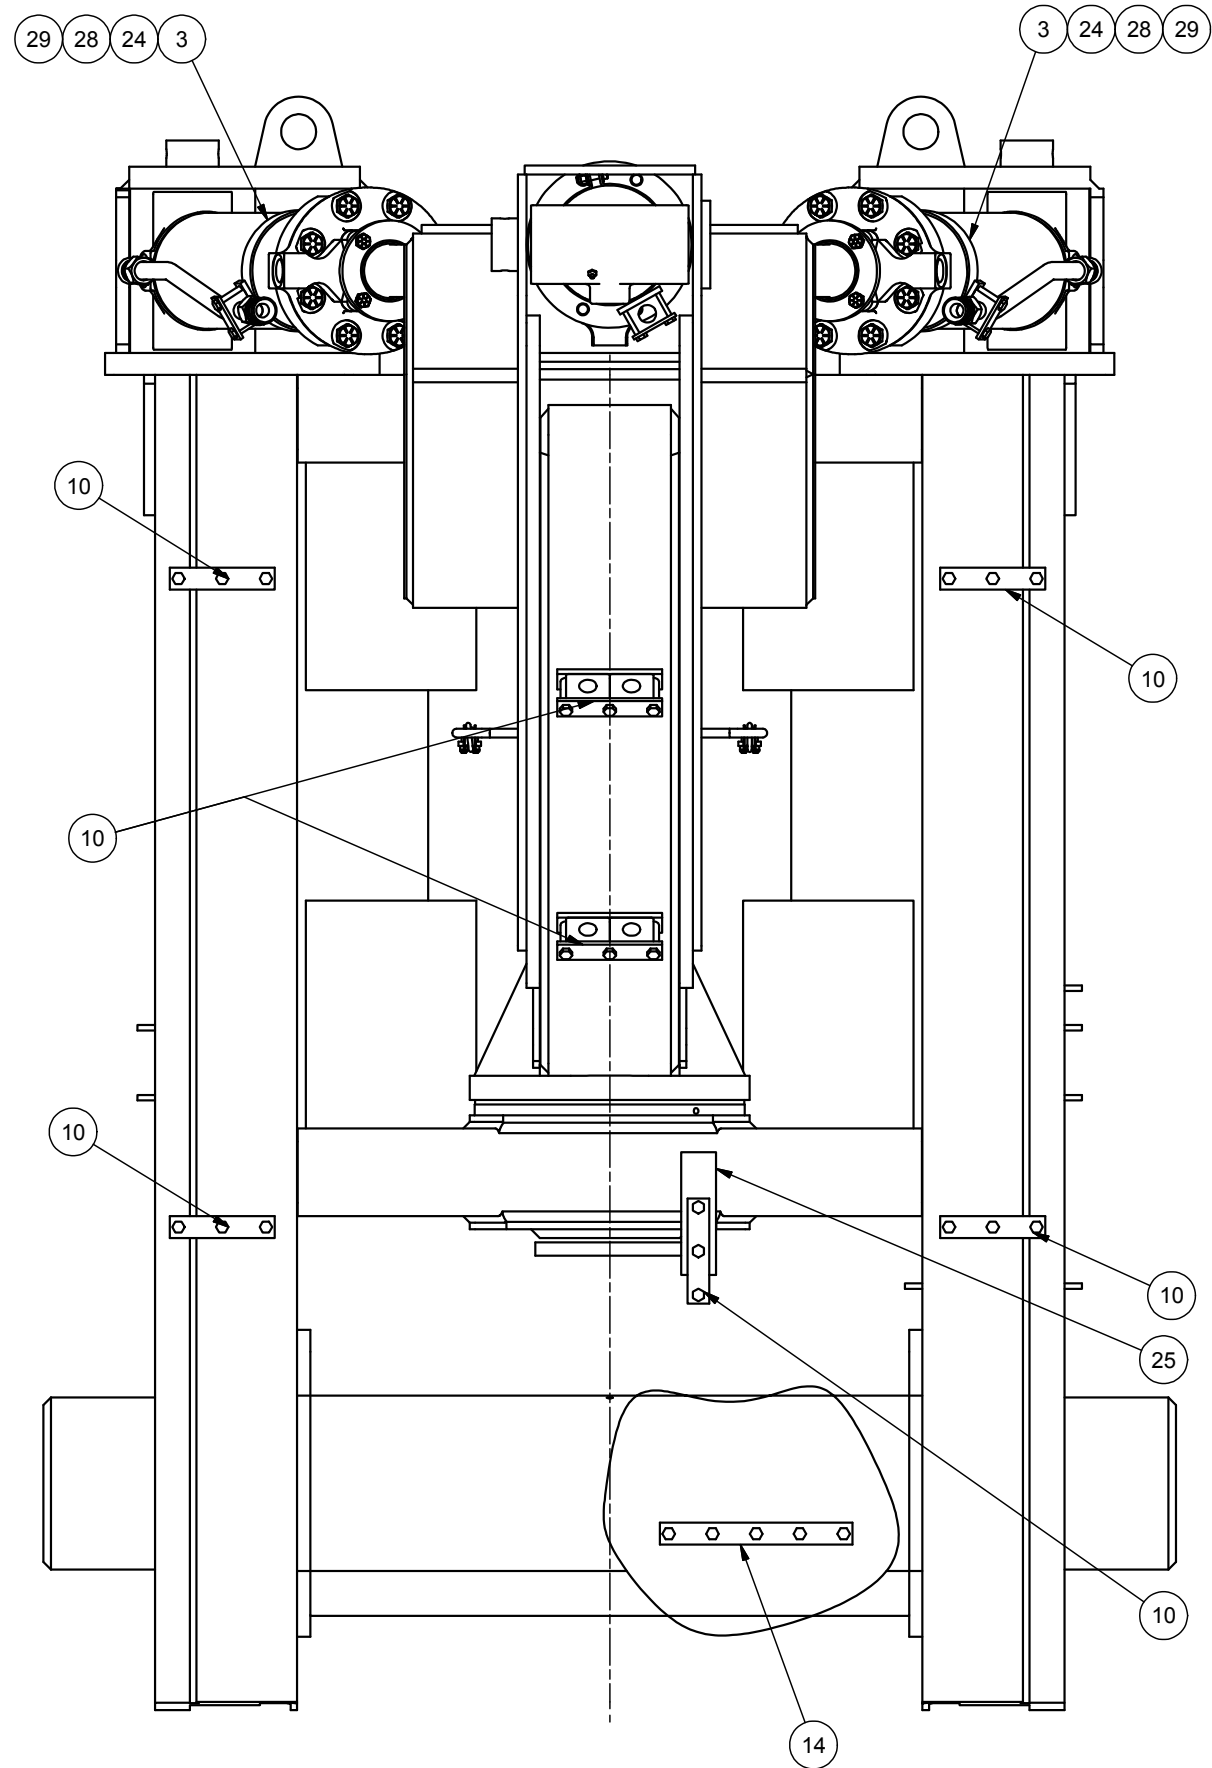

Hydraulic System - Carriage

Hydraulic System - Carriage

Item	Part No.	Qty	Description	Item	Part No.	Qty	Description
	580808		Hydraulic System - Carriage				
1	209715	3	. Fitting	16	571747	1	. Tube Assembly
2	532753	1	. Tube Assembly	17	209621	2	. Fitting
3	560864	3	. Tube Clamp	18	571748	1	. Tube Assembly
4	209323	3	. Fitting	19	580810	1	. Tube Assembly
5	210069	9	. Fitting	20	580811	1	. Tube Assembly
7	256682	2	. Hose Assembly	21	571751	1	. Tube Assembly
8	532763	1	. Tube Assembly	22	229656	4	. Hose Assembly
9	532762	1	. Tube Assembly	23	571752	2	. Tube Assembly
10	225310	7	. Clamp	24	00103341	6	. Flat Washer
11	231589	2	. Hose Assembly	25	541167	1	. Bar
12	571744	1	. Tube Assembly	26	R13470	1	. Sleeve, Cordura
13	580809	1	. Tube Assembly	27	206289	1	. Hose Clamp
14	225216	1	. Clamp	28	R13811191	3	. Locknut
15	571746	1	. Tube Assembly	29	Y17C-0624	3	. Capscrew

ITEM 26 AND 27 ARE NOT SHOWN