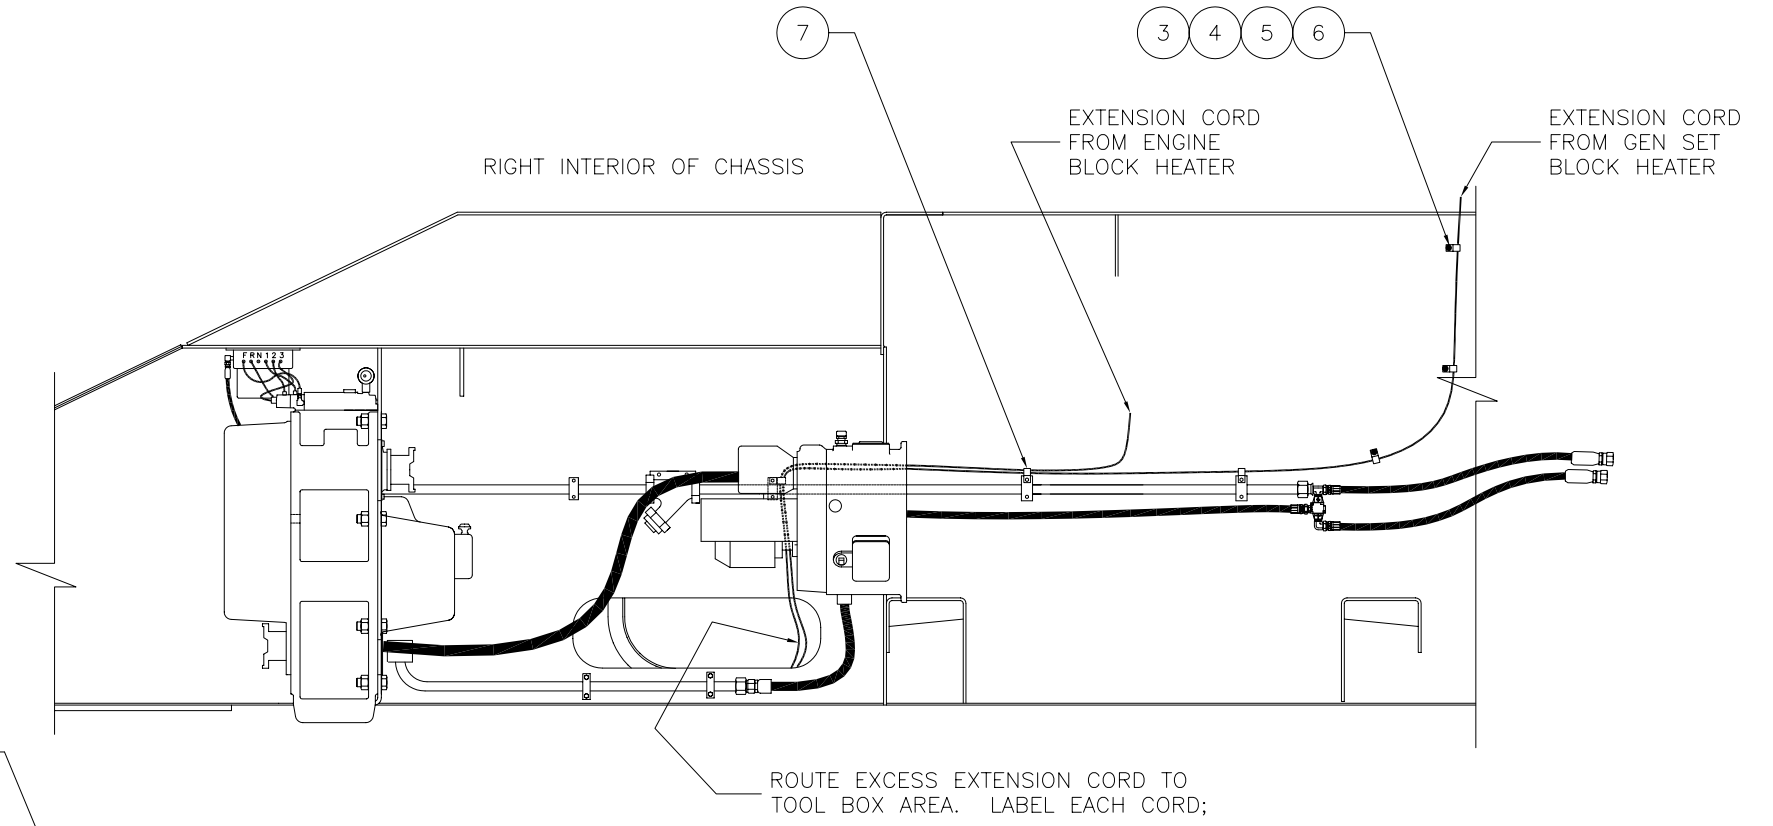

Block Heater

Block Heater

Item	Part No.	Qty	Description	Item	Part No.	Qty	Description
	580807		Block Heater				
1	R1937604	1	. Cable, Block Heater	5	223654	10	. Locknut
2	250026	2	. Cord, Extension	6	243057	10	. Clamp
3	221314	10	. Stud, Weld	7	209696	5	. Clamp
4	00103341	20	. Flat Washer				

VIEW A-A