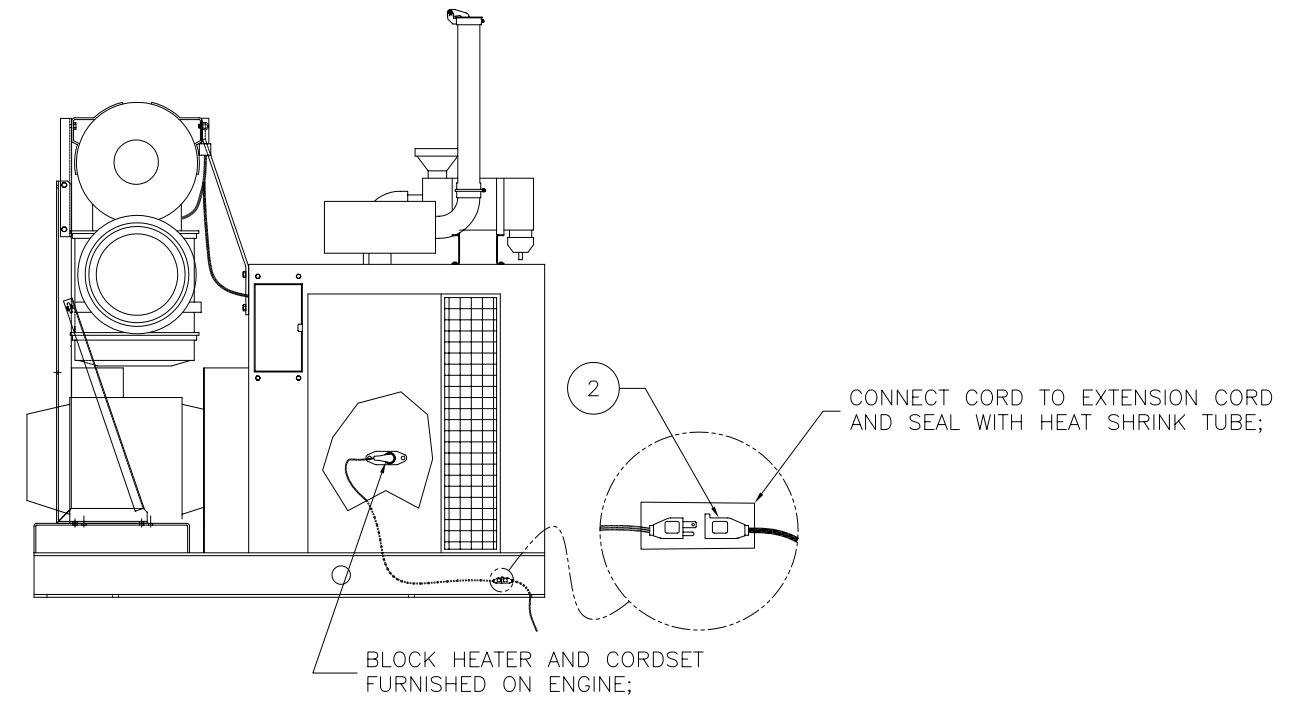

Block Heater

Block Heater

Item	Part No.	Qty	Description	Item	Part No.	Qty	Description
	580807		Block Heater				
1	R1937604	1	. Cable, Block Heater	5	223654	10	. Locknut
2	250026	2	. Cord, Extension	6	243057	10	. Clamp
3	221314	10	. Stud, Weld	7	209696	5	. Clamp
4	00103341	20	. Flat Washer				

VIEW A-A