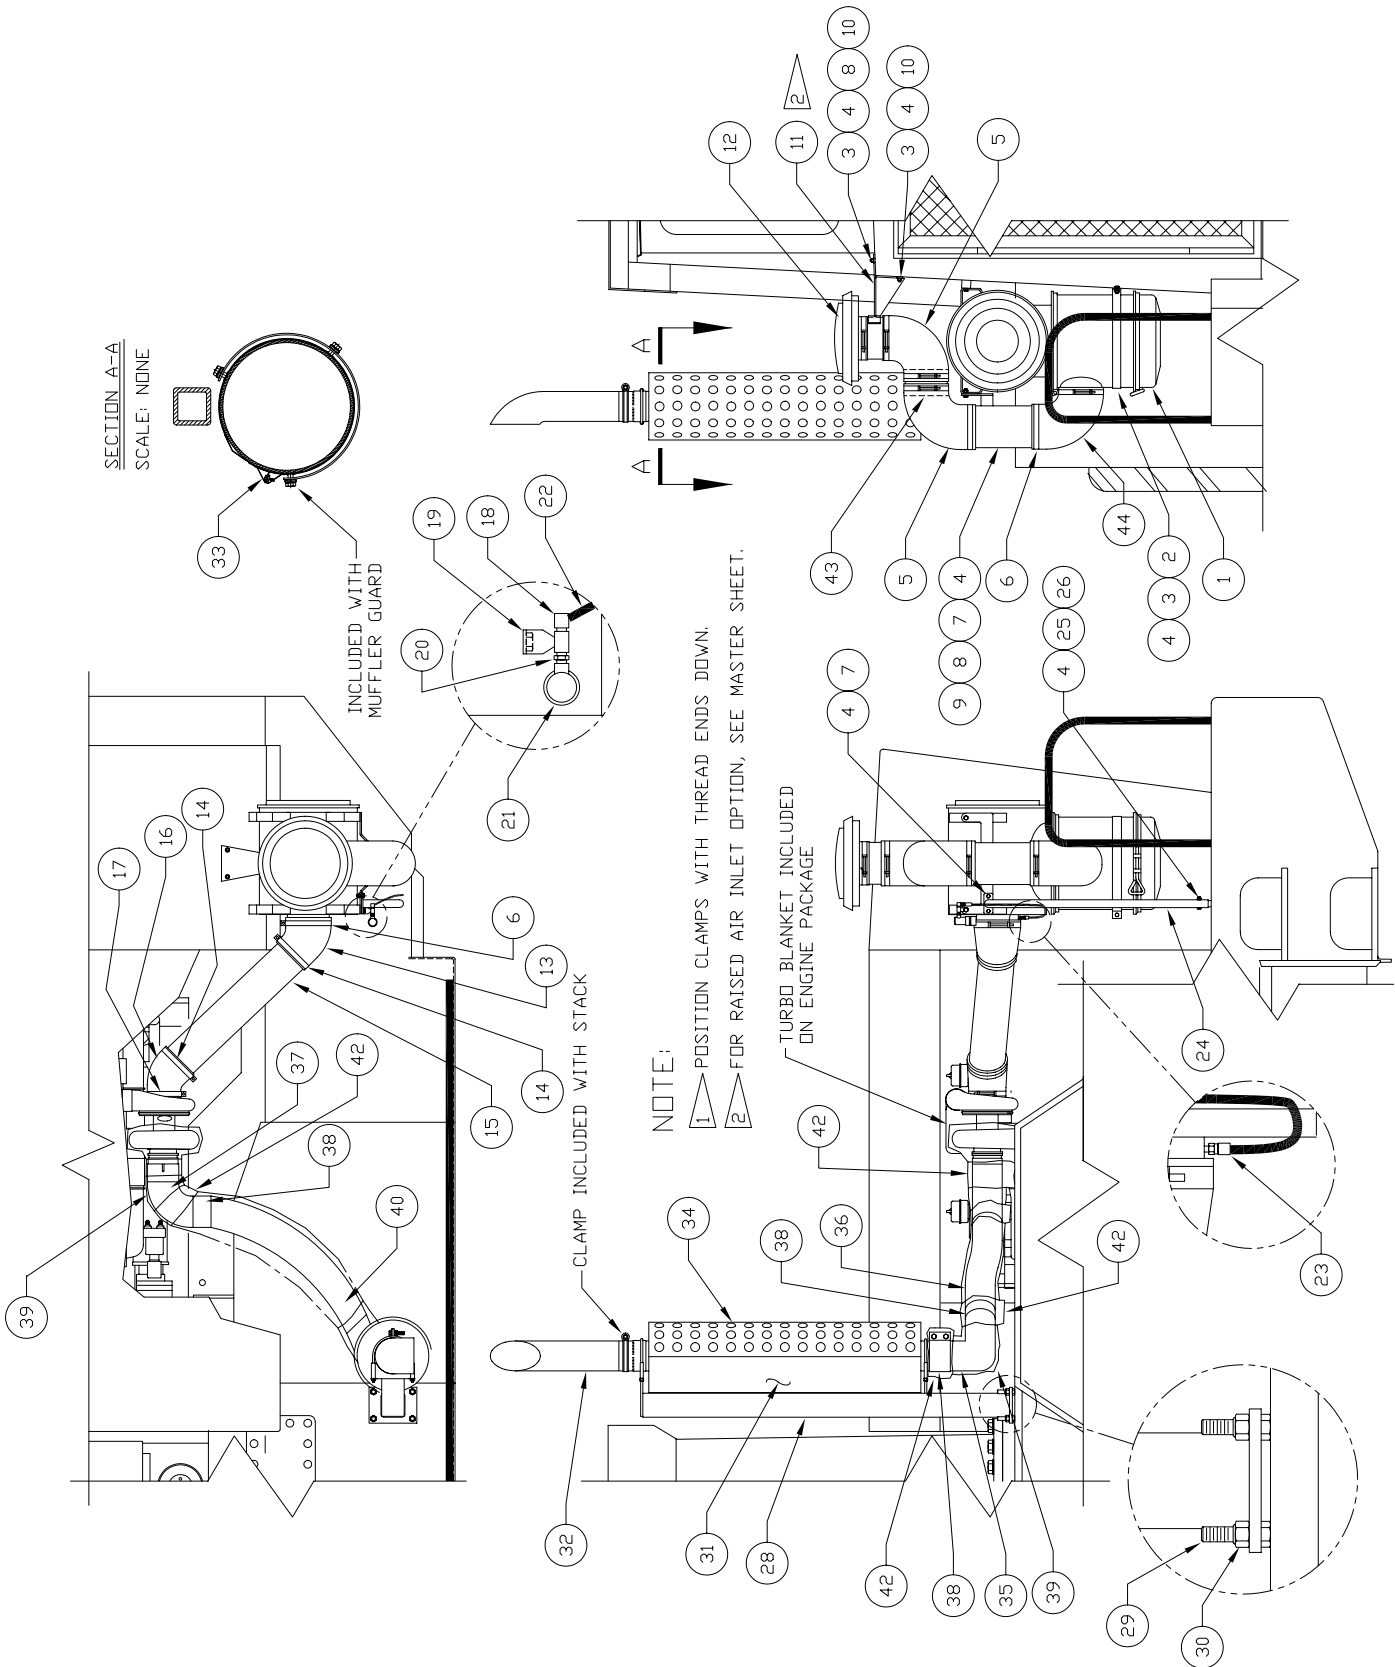

---

**Air Intake & Exhaust System**

SECTION A-A  
SCALE: NONE

INCLUDED WITH  
MUFFLER GUARD

CLAMP INCLUDED WITH STACK

NOTE:

- 1 POSITION CLAMPS WITH THREAD ENDS DOWN.
- 2 FOR RAISED AIR INLET OPTION, SEE MASTER SHEET.

TURBO BLANKET INCLUDED  
ON ENGINE PACKAGE

## Air Intake & Exhaust System

Item	Part No.	Qty	Description	Item	Part No.	Qty	Description
	<b>580793</b>		<b>Air Intake &amp; Exhaust System</b>				
1	224214	1	. Air Filter	28	568994	1	. Support Weldment, Exh
2	205274	1	. Band, Mounting	29	229082	4	. Capscrew
3	222677	6	. Flat Washer	30	230897	4	. Nut, Esna
4	223654	11	. Nut, Esna	31	232099	1	. Muffler
5	208234	2	. Elbow	32	232275	1	. Exhaust Stack
6	224199	8	. Clamp	33	567285	2	. Clamp
7	222600	8	. Capscrew	34	225562	1	. Guard Assembly, Muffler
8	230282	4	. Flat Washer	35	216814	1	. Elbow
9	570051	1	. Air Inlet Weldment	36	570066	1	. Tube, Flex
11	570005	1	. Air Inlet Support Weldment, Lo	37	574233	1	. Elbow Weldment
12	211601	1	. Air Inlet Hood	38	226586	3	. Seal Clamp
13	228425	1	. Elbow	39	231973	2	. Exhaust Blanket
14	207245	2	. T-Bolt Clamp	40	234477	1	. Exhaust Blanket
15	570065	1	. Tube, Air	42	245594	4	. Exhaust Blanket
16	228833	1	. Elbow	43	556944	1	. Tube
17	207148	1	. T-Bolt Clamp	44	570172	1	. Elbow, Rubber
18	209317	1	. Fitting				
19	508790	1	. Bracket Assembly				
20	223572	1	. Fitting				
21	208136	1	. Indicator				
22	215609	1	. Hose Assembly				
23	225132	1	. Fitting				
24	570058	1	. Grab Rail Weldment				
25	563191	1	. Rod				
26	223374	1	. Capscrew				