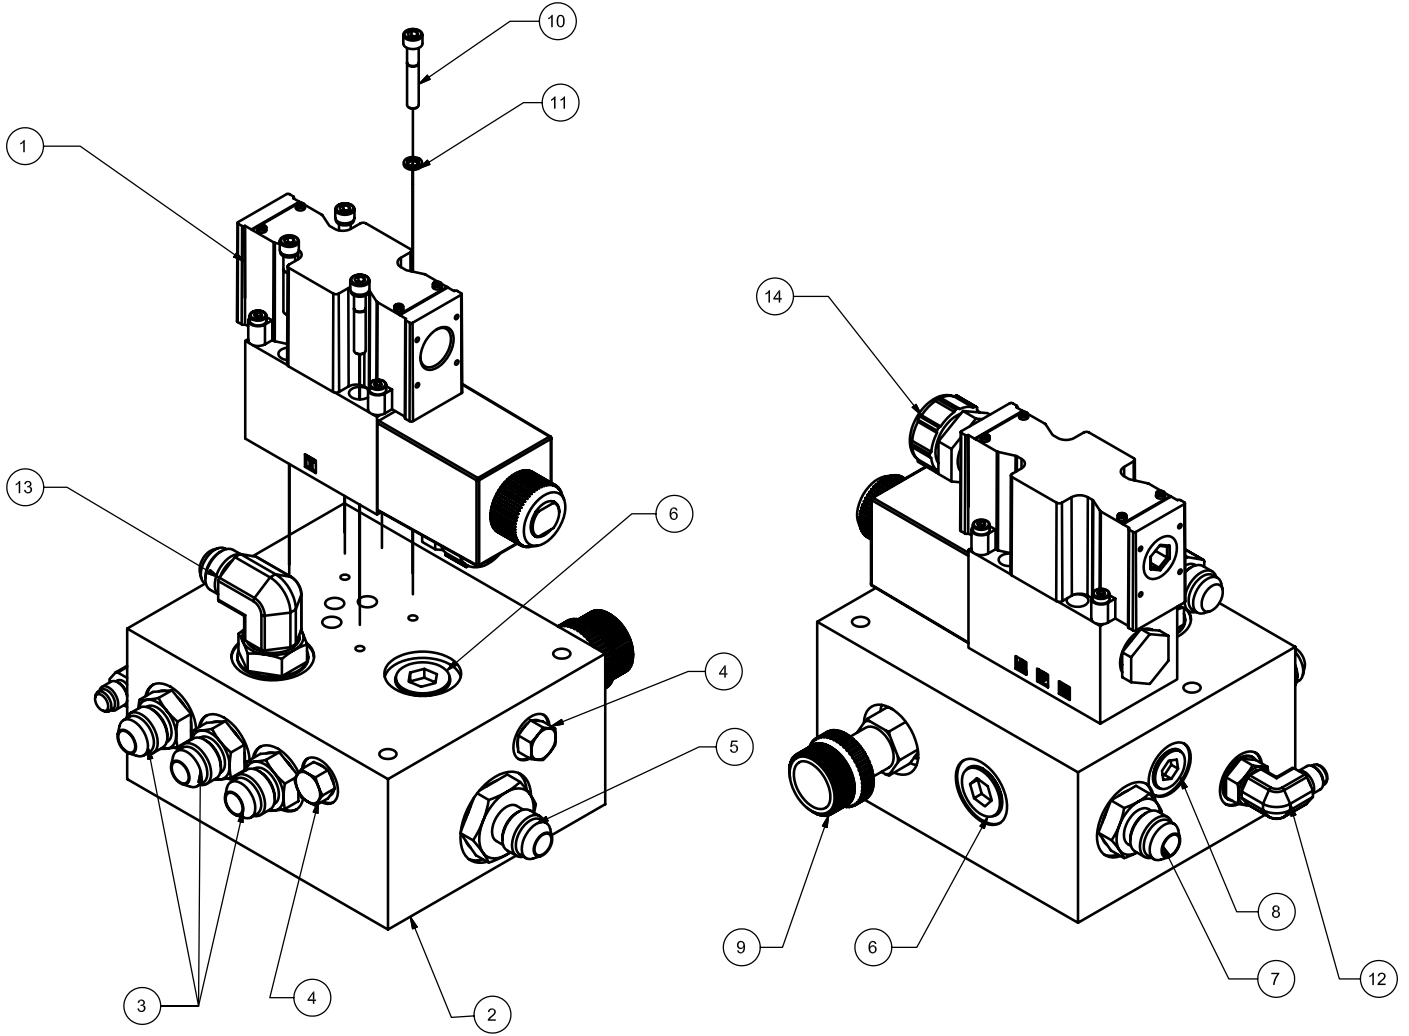

Parking Brake Manifold Assembly

Item	Part No.	Qty	Description	Item	Part No.	Qty	Description
	<b>580780</b>		<b>Parking Brake Manifold Assy</b>				
1	* 236261	1	. Valve, Solenoid	9	242225	1	. Cartridge, Valve
2	580427	1	. Manifold, Alm	9a	242335	1	. . Seal kit
3	209805	3	. Fitting	10	238082	4	. Capscrew
4	209423	2	. Fitting	11	238083	4	. Lockwasher
5	209069	1	. Fitting	12	223784	1	. Fitting
6	229345	2	. Fitting	13	208713	1	. Fitting
7	209806	1	. Fitting	14	227374	1	. Connector, Cord
8	229383	1	. Fitting				