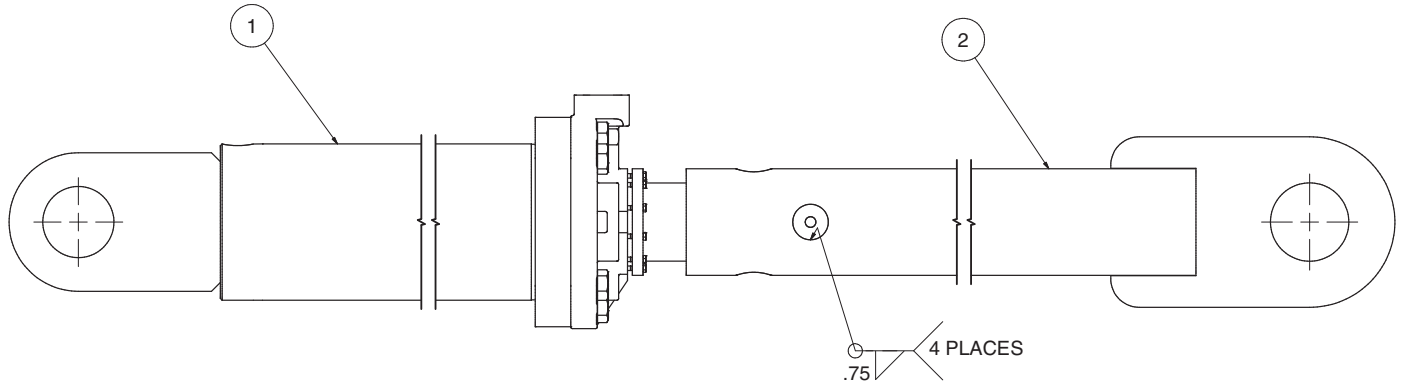

Cylinder Assembly, Tilt

Item	Part No.	Qty	Description	Item	Part No.	Qty	Description
	580771		Cylinder Assembly, Tilt				
1	* 580770	1	. Cylinder Assembly				
2	570490	1	. Ear Weldment				

* See Separate Coverage