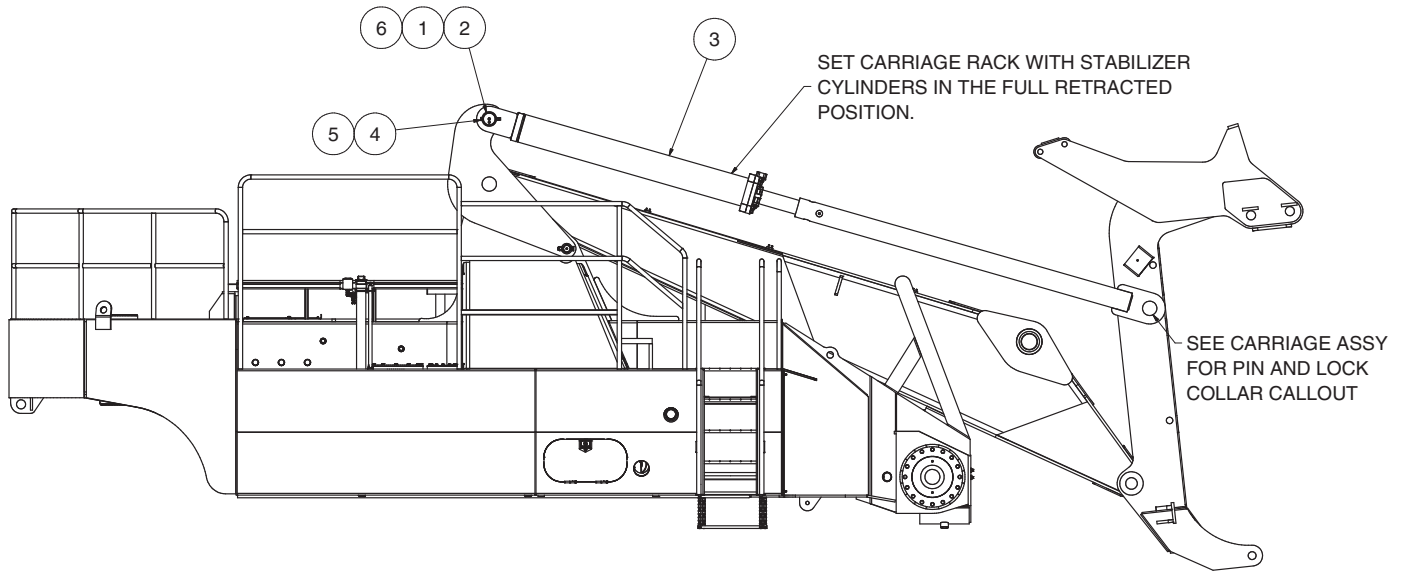

Cylinder Installation, Tilt

Item	Part No.	Qty	Description	Item	Part No.	Qty	Description
	580769		Cylinder Installation, Tilt				
1	562940	2	. Pin, Stab	4	R13811160	2	. Capscrew
2	558901	2	. Lock Collar	5	224194	2	. Nut
3	* 580771	2	. Cylinder Assembly, Tilt	6	565059	2	. Bushing