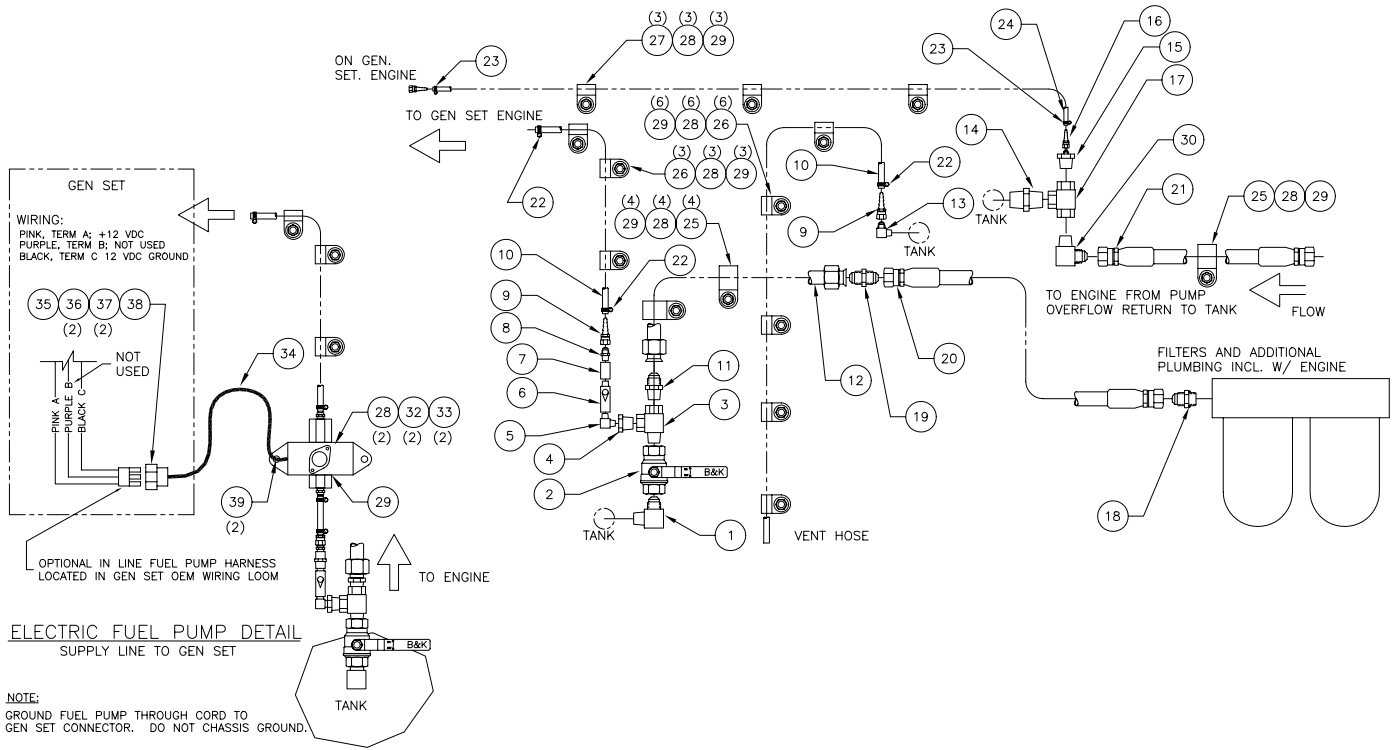

Fuel System

Item	Part No.	Qty	Description	Item	Part No.	Qty	Description
<b>Fuel System</b>							
1	218970	1	. Fitting	21	218709	1	. Hose Assembly
2	218923	1	. Valve, Ball	22	R13803305	2	. Hose Clamp
3	209159	1	. Fitting	23	R13803302	2	. Hose Clamp
4	209505	1	. Fitting	24	209842	20'	. Hose, Push-On
5	231869	1	. Fitting	25	209696	5	. Clamp
6	203001	1	. Valve, Check	26	209588	9	. Clamp
7	26838	1	. Fitting	27	209579	3	. Clamp
8	209304	1	. Fitting	28	223654	19	. Nut
9	209847	4	. Fitting	29	230282	19	. Washer
10	238137	14'	. Hose, Fuel	30	225660	1	. Fitting
11	209759	2	. Fitting	31	209921	1	. Fitting
12	541885	1	. Tube Assembly	32	242712	1	. Pump, Fuel
13	209798	1	. Fitting	33	221314	2	. Stud
14	17951	1	. Fitting	34	231481	8'	. Cord, Sdn
15	209503	1	. Fitting	35	238154	1	. Connector, Wire
16	217307	2	. Fitting	36	R740866	2	. Pin, Male
17	209601	1	. Fitting	37	R740867	2	. Seal, Wire
18	210774	1	. Fitting	38	R740863	1	. Seal, Cavity
19	222406	1	. Fitting	39	220776	2	. Splice, Butt
20	211248	1	. Hose Assembly				