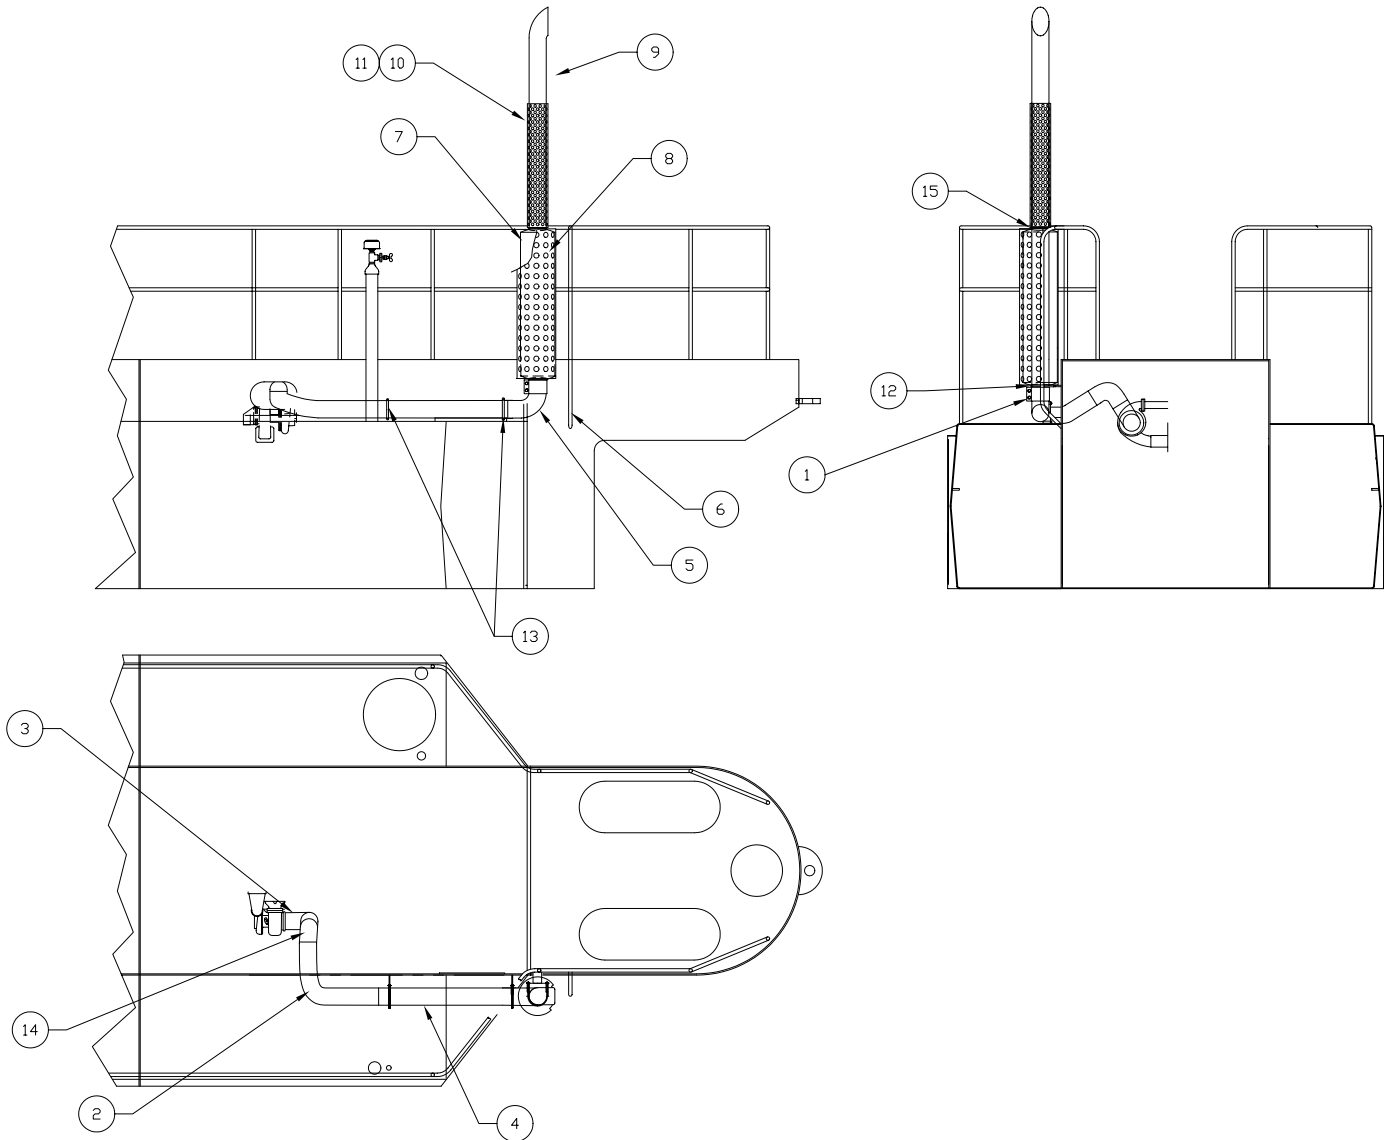

Exhaust Installation

Item	Part No.	Qty	Description	Item	Part No.	Qty	Description
	580743		Exhaust Installation				
1	226586	1	. Clamp, Seal	9	249960	1	. Exhaust Stack
2	218140	3.1'	. Tube, Flex	10	240428	1	. Guard
3	564170	1	. Elbow, Exhaust	11	239533	1	. Kit, Clamp
4	568012	1	. Tube, Exhaust	12	578714	1	. Clamp
6	524052	1	. Handrail	13	578715	2	. Clamp
7	557931	1	. Muffler	14	208243	1	. Elbow
8	225562	1	. Guard Assembly, Muffler	15	578719	1	. Clamp