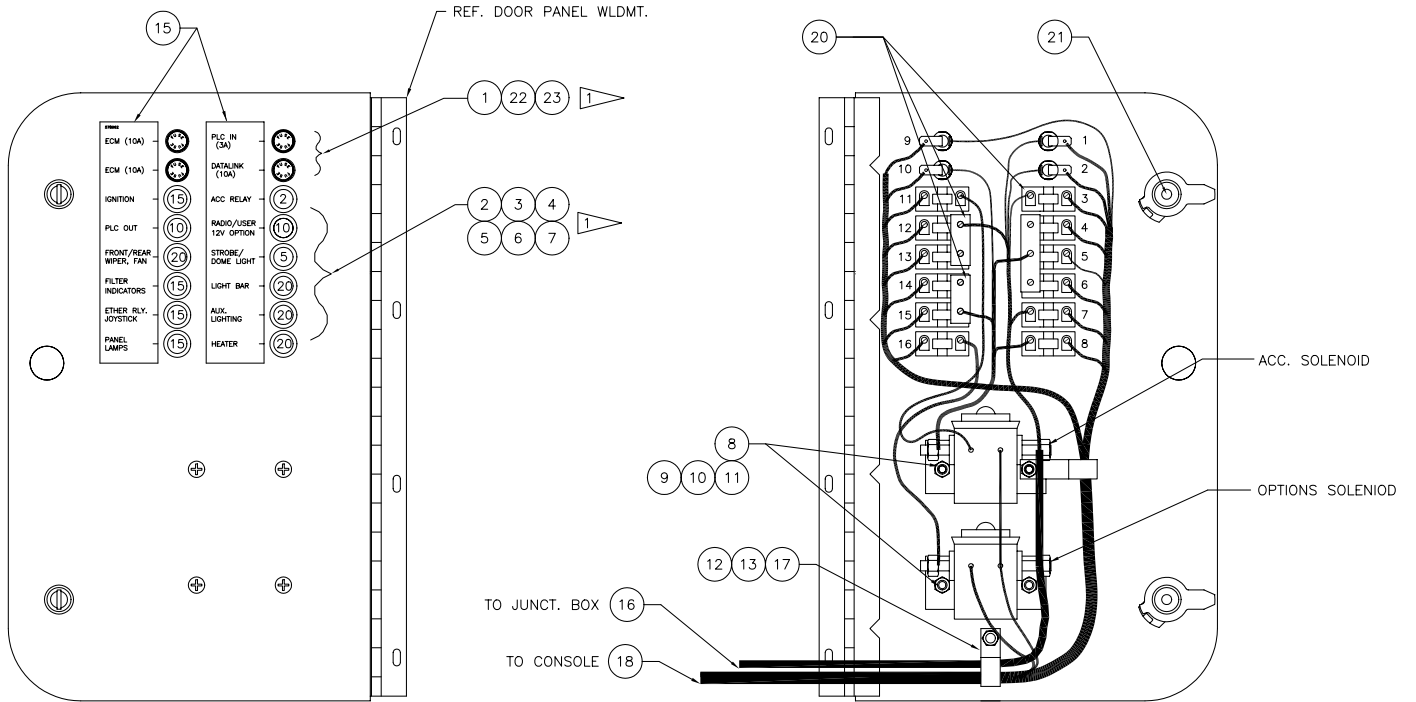

Door Panel Assembly

1 NOTE: LABEL AS SHOWN.  
SEE WIRING DIAG. ON M/S FOR  
CIRCUIT BREAKER CALLOUT.

Item	Part No.	Qty	Description	Item	Part No.	Qty	Description
<b>580718 Door Panel Assembly</b>							
1	246932	4	. Fuse Holder	13	00103339	1	. Flat Washer
2	223062	1	. Circuit Breaker	14	209702	1	. Clamp
3	223065	1	. Circuit Breaker	15	578962	1	. Decal
4	229306	2	. Circuit Breaker	16	219383	10'	. Wire
5	223067	4	. Circuit Breaker	17	209706	1	. Clamp
6	223377	4	. Circuit Breaker	18	578960	1	. Wire Harness
8	229301	2	. Relay	19	219404	4'	. Wire
9	234495	4	. Capscrew	20	578961	2	. Bar
10	224191	4	. Nut, Esna	21	246930	2	. Latch, Compression
11	00103338	4	. Flat Washer	22	243609	1	. Fuse
12	224209	1	. Nut, Esna	23	246933	3	. Fuse