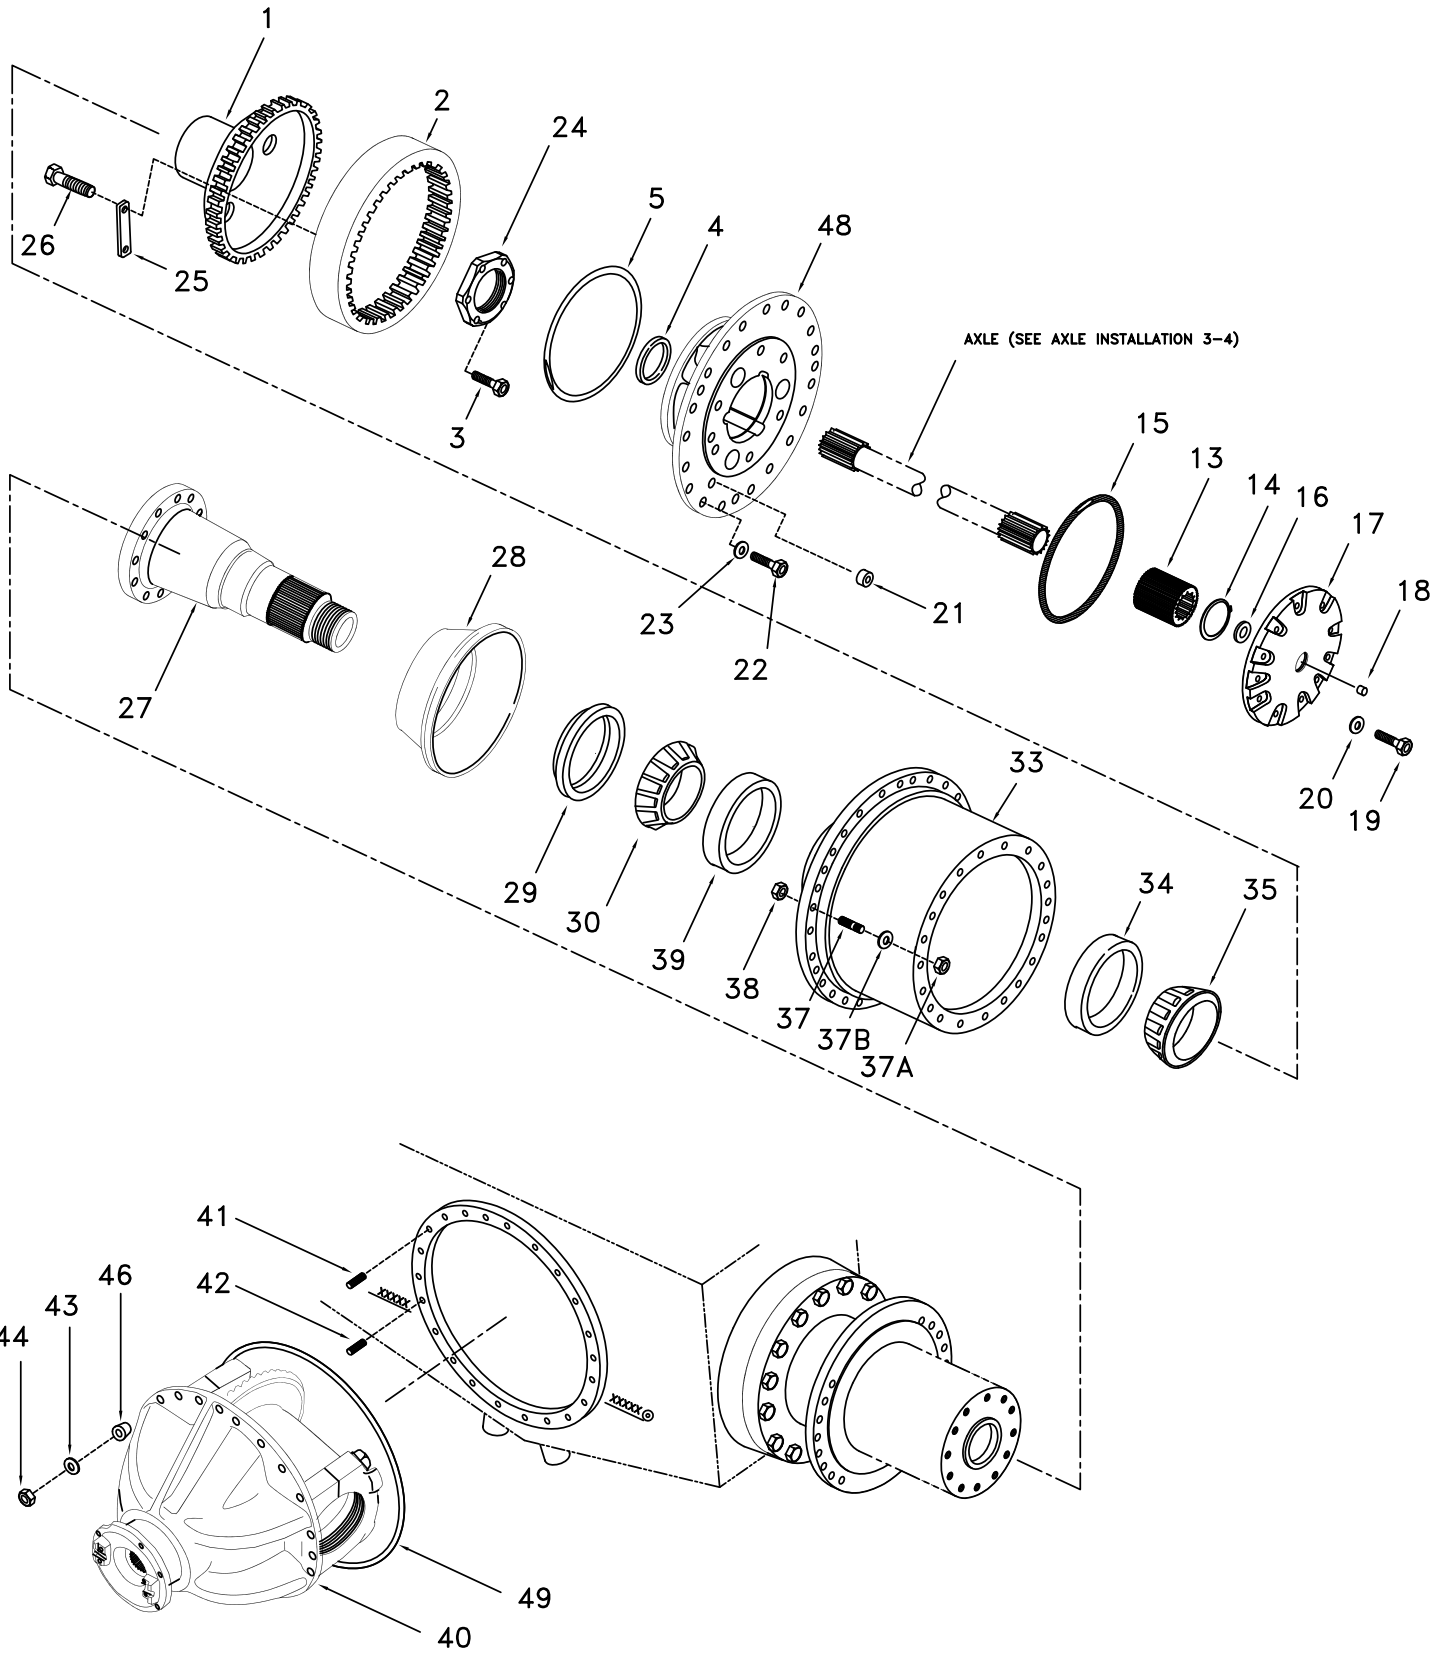

Wheel End And Differential Kit

Item	Part No.	Qty	Description	Item	Part No.	Qty	Description
	580699		Wheel End And Differential Kit				
1	*a 216149	2	. Internal Gear Hub	31	218760	48	. Capscrew
2	*a 212114	2	. Internal Gear	32	204882	48	. Washer
3	201634	6	. Capscrew	33	219240	2	. Hub & Cup Assembly
4	*d 200970	2	. Thrust Washer	34	*c*d 201143	2	. Bearing Cup
5	*d 200968	2	. O-Ring	35	*d 201148	2	. Bearing Cone
13	200963	2	. Sun Gear	37	*c 219233	68	. Stud
14	201093	2	. Snap Ring	37A	-----	68	. Nut (See Axle Installation)
15	211821	2	. O-Ring	37B	-----	68	. Washer (See Axle Installation)
16	*b*d 201231	2	. Thrust Washer	38	*c 229968	68	. Nut
17	211820	2	. Cover Assembly	39	*c*d 216147	2	. Bearing Cup
18	211954	2	. Plug	40	* 580700	1	. Differential & Carrier Assembly
19	232339	18	. Capscrew	41	214145	18	. Stud
20	R14412	18	. Washer	42	214146	4	. Stud
21	205722	2	. Plug	43	207488	22	. Washer
22	211960	36	. Capscrew	44	223615	22	. Nut
23	204882	36	. Washer	46	217874	12	. Dowel
24	230705	2	. Nut	48	* 211953	2	. Planet Carrier Assembly
25	*a 212121	12	. Plate	49	217456	1	. O-Ring
26	*a 232340	24	. Capscrew				
27	248619	2	. Spindle				
28	216157	2	. Oil Catcher				
29	*d 216156	2	. Oil Seal				
30	*d 216146	2	. Bearing Cone				

*a Included In 214939 Internal Gear & Hub Assembly
 *b Included In 211820 Cover Assembly
 *c Included In 219240 Hub And Cup Assembly
 *d Included In 587563 Service Kit
 * See Separate Coverage