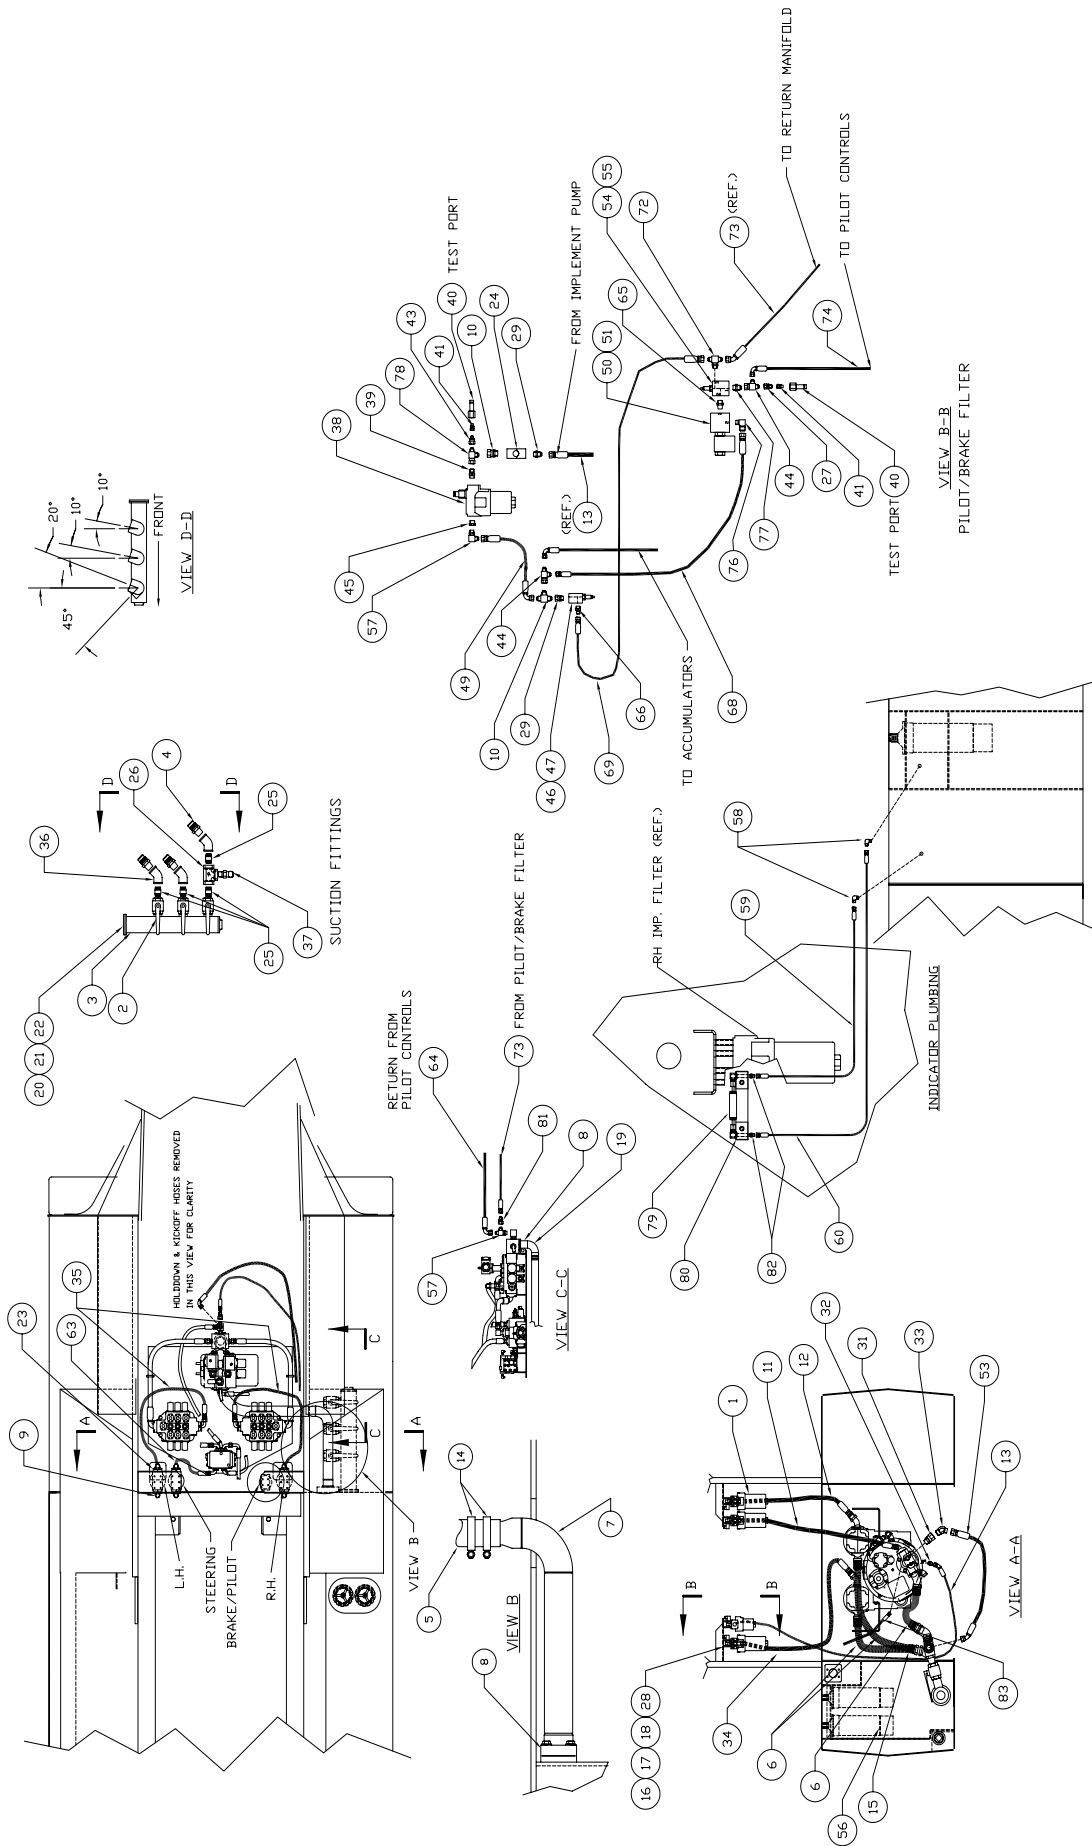

Hydraulic System - Chassis

Hydraulic System - Chassis

Item	Part No.	Qty	Description	Item	Part No.	Qty	Description
	580686		Hydraulic System Chassis				
1	* 228201	3	. High Pressure Filter (100GPM)	37	209191	1	. Fitting
2	228321	3	. Ball Valve	38	* 228200	1	. High Pressure Filter (40 GPM)
3	563832	1	. Manifold Assembly,Suction	39	209164	1	. Fitting
4	220532	3	. Fitting	40	228040	2	. Coupler, Male
5	215279	5'	. Suction Hose	41	12786	2	. Fitting
6	211791	10'	. Hose, Radiator	42	209166	1	. Fitting
7	567019	1	. Tube Weldment	43	14151	1	. Fitting
8	225661	2	. Kit, Split Flange	44	214316	2	. Fitting
	200607	4	. . Lockwasher	45	209067	1	. Fitting
	203528	1	. . O-Ring	46	237726	1	. Valve Body
	229082	4	. . Capscrew	47	250152	1	. Cartridge, Valve
	230769	2	. . Clamp Half	48	R13430	1	. Check Valve
9	14274	3	. Fitting	49	247424	1	. Hose Assembly
10	211397	1	. Fitting	50	244630	1	. Cavity, Valve
11	234823	1	. Hose Assembly	51	246856	1	. Valve, Solenoid
12	238810	1	. Hose Assembly	52	209215	1	. Fitting
13	R12395	1	. Hose Assembly	53	242190	1	. Hose Assembly
14	229187	4	. Hose Clamp	54	230101	1	. Valve Body
15	216042	12	. T-Bolt Clamp	55	235622	1	. Cartridge, Valve
16	242368	22	. Stud		242101	1	. . Seal Kit
17	223654	22	. Locknut	56	* 243457	2	. Return Filter, (In Tank)
18	223427	22	. Flat Washer	57	209488	2	. Fitting
19	579168	1	. Elbow Weldment	58	209406	2	. Fitting
20	228575	4	. Capscrew	59	243703	1	. Hose Assembly
21	223694	4	. Lockwasher	60	216907	1	. Hose Assembly
22	203543	1	. O-Ring	63	246962	1	. Hose Assembly
23	11767	6	. Kit, Split Flange	64	243686	1	. Hose Assembly
	200604	4	. . Lockwasher	65	26813	1	. Fitting
	209537	2	. . Clamp Half	66	23577	1	. Fitting
	222379	4	. . Capscrew	68	208685	1	. Hose Assembly
24	R14377	1	. Fitting	69	232210	1	. Hose Assembly
25	221940	4	. Fitting	72	R13807532	1	. Fitting
26	222421	1	. Fitting	73	247425	1	. Hose Assembly
27	218584	1	. Fitting	74	227442	1	. Hose Assembly
28	563204	22	. Spacer	76	209411	1	. Fitting
29	242977	1	. Fitting	77	211550	1	. Fitting
30	228048	1	. Fitting	78	209087	1	. Fitting
31	229639	1	. Fitting	79	245334	1	. Indicator, Elec/Vis
32	215384	1	. Fitting	80	578466	2	. Adapter
33	R14513	1	. Fitting, Ff	81	226904	1	. Fitting
34	242423	1	. Hose Assembly	82	209083	2	. Fitting
35	229541	2	. Hose Assembly	83	228455	1	. Hose Assembly
36	221894	3	. Fitting, Ff				