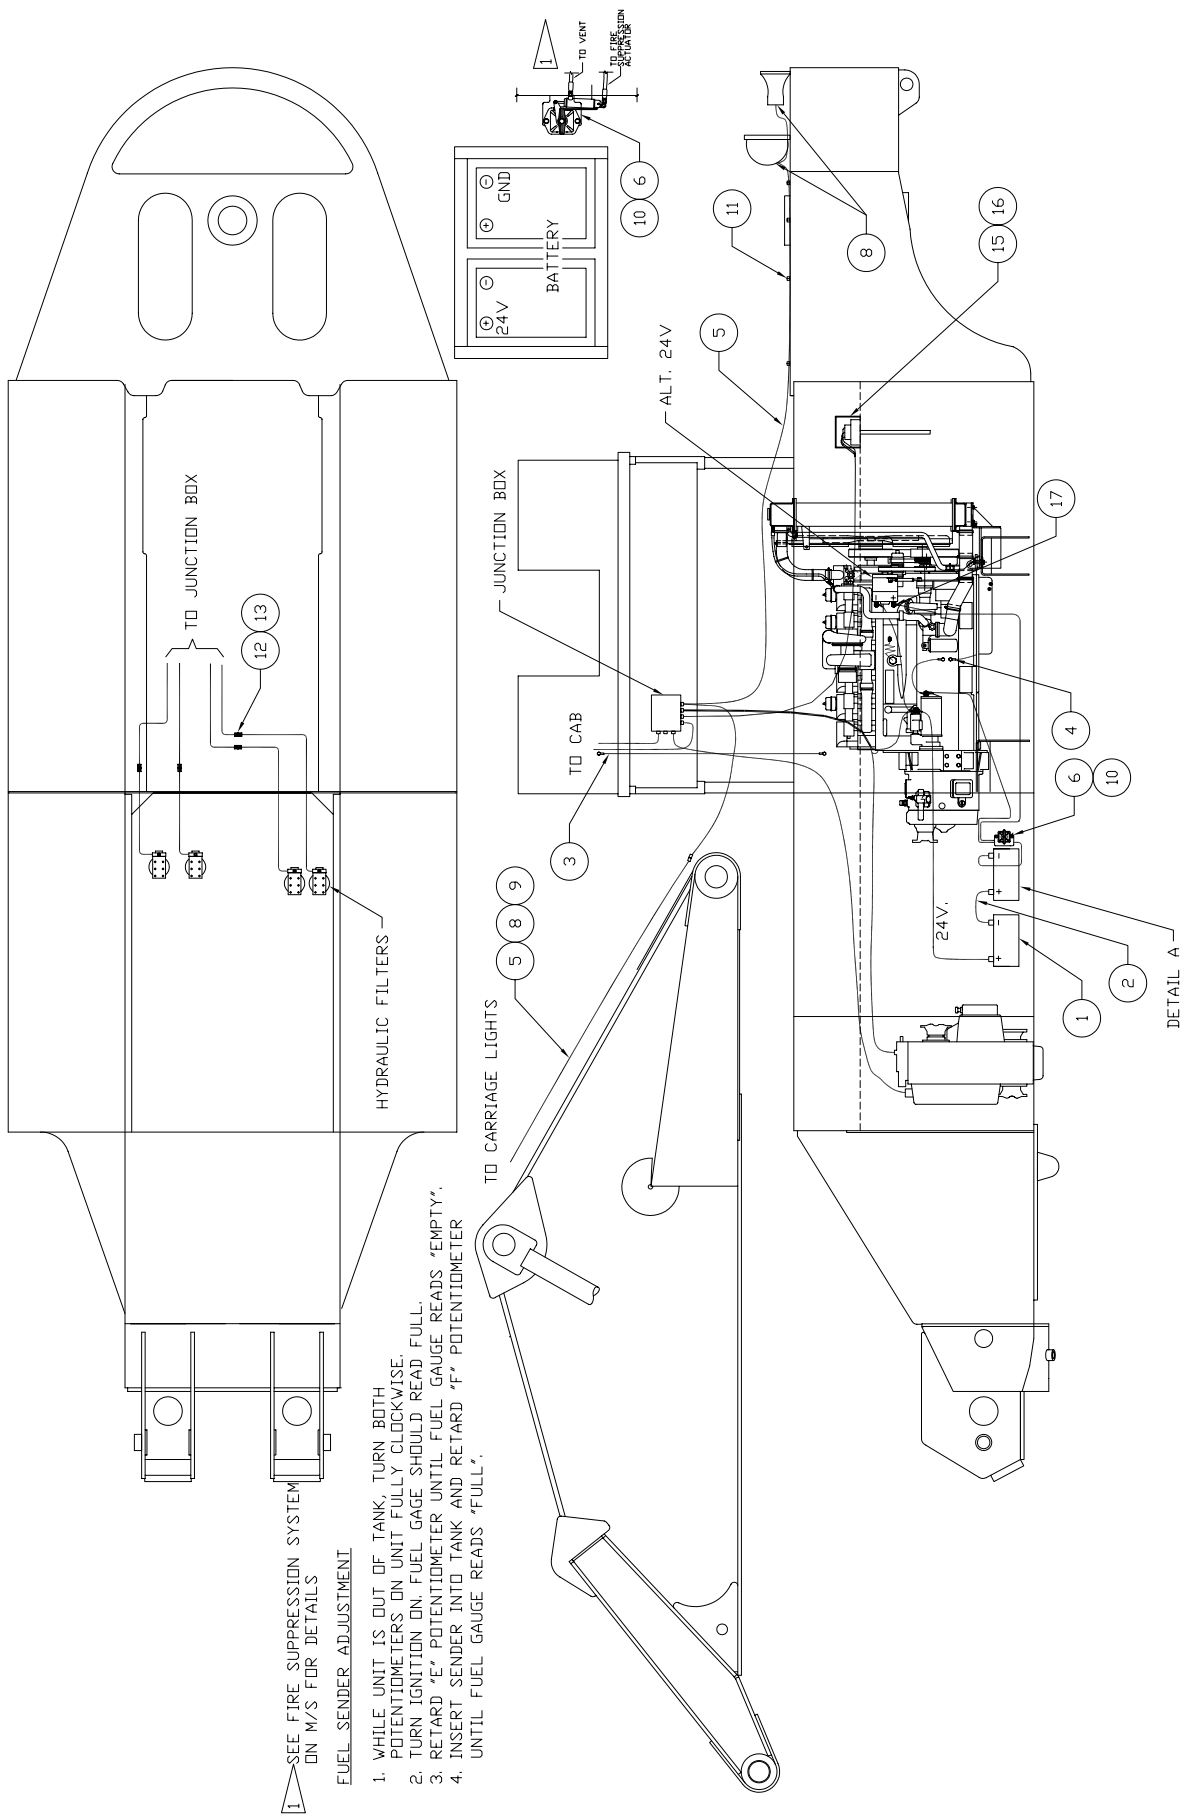

Wiring, Chassis & Boom

Wiring, Chassis & Boom

Item	Part No.	Qty	Description	Item	Part No.	Qty	Description
	580685		Wiring, Chassis & Boom				
1	200220	2	. Battery	10	557276	1	. Bracket
2	580894	1	. Battery Harness	11	200499	10	. Hose Clamp
3	526544	1	. Wire Assembly, Ground	12	221963	9	. Terminal
4	526535	1	. Wire Assembly, Ground	13	221964	9	. Terminal
5	219386	45'	. Wire	15	230729	1	. Sending Unit
6	249106	1	. Switch, Battery Disconnect	16	560516	1	. Bracket
8	200248	6	. Terminal Ring	17	221181	5	. Boot, Rubber
9	223872	25	. Tie Strap				