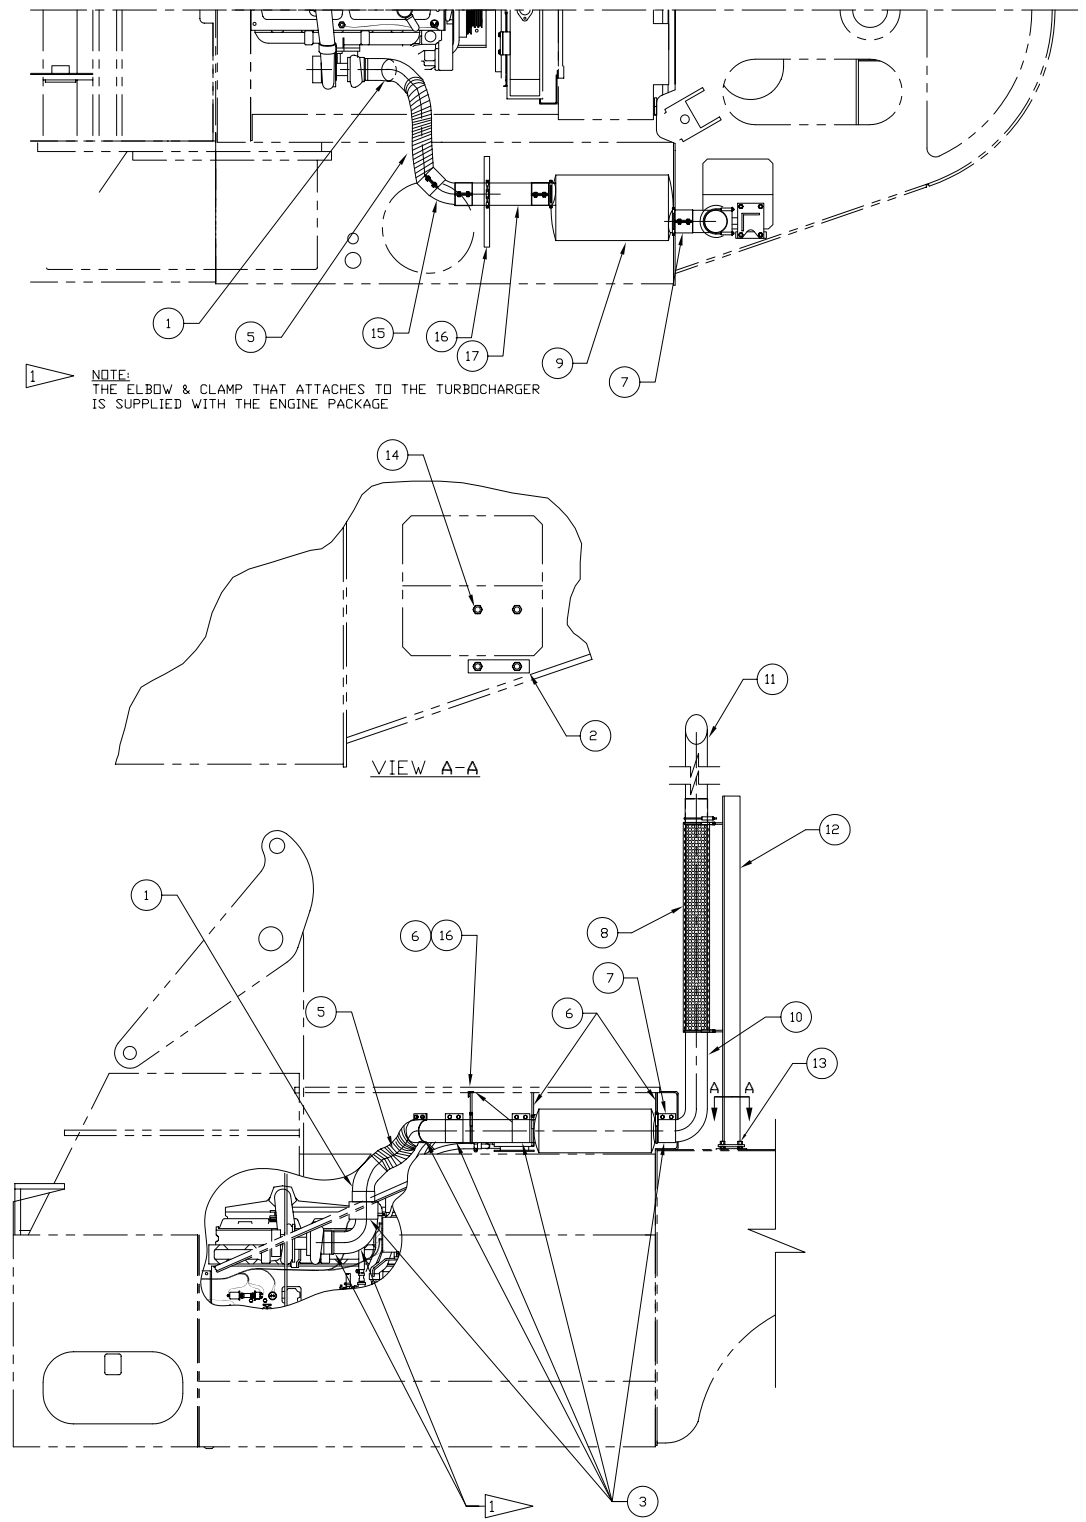

Exhaust System

Item	Part No.	Qty	Description	Item	Part No.	Qty	Description
	580683		Exhaust System				
1	208242	1	. Elbow	10	573291	1	. Exhaust Tube
2	568211	1	. Bar	11	239233	1	. Exhaust Stack
3	226586	6	. Seal Clamp	12	563462	1	. Support Weldment, Exh
5	218140	4'	. Tube, Flex	13	224121	4	. Nut, Esna
6	561135	3	. Clamp Assembly	14	201638	4	. Capscrew
7	530905	1	. Tube	15	218299	1	. Elbow
8	239700	1	. Guard, Stack	16	563113	1	. Angle
9	239096	1	. Muffler	17	566621	1	. Exhaust Assembly