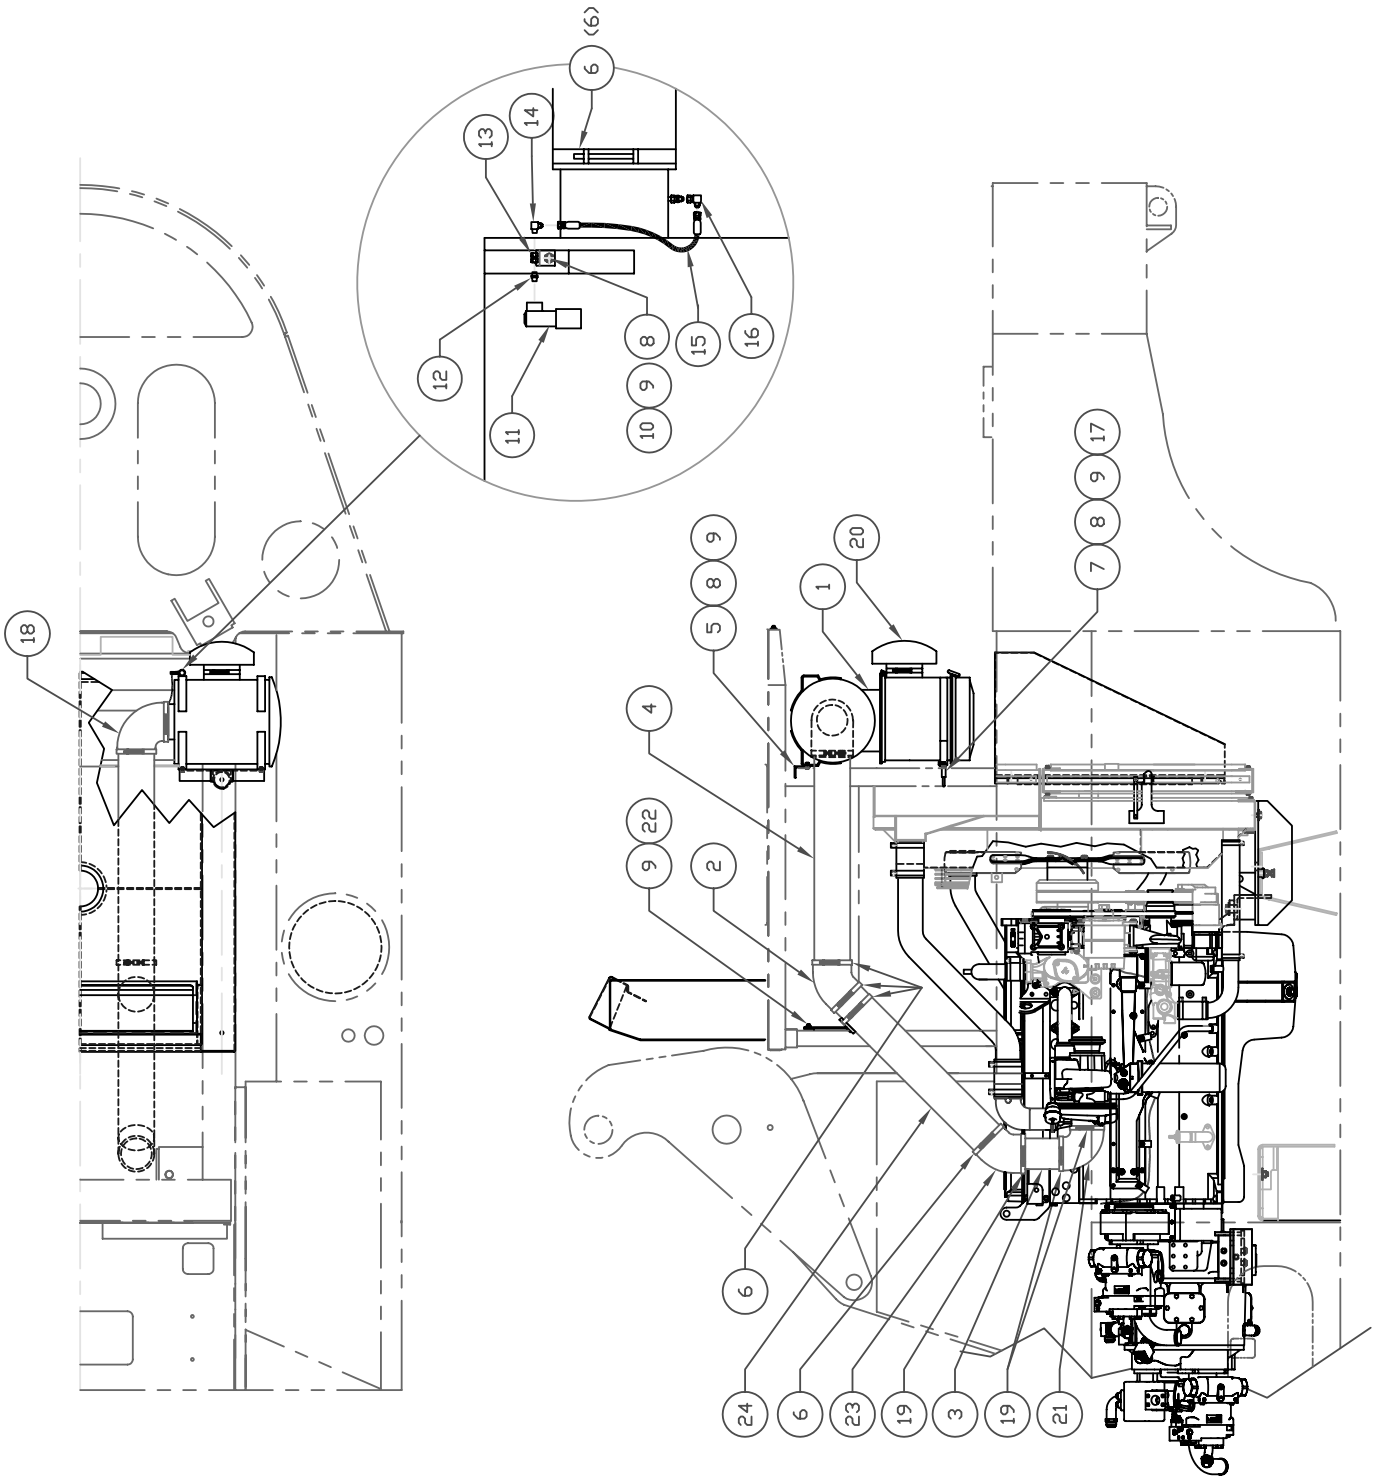

---

Air Cleaner Installation

## Air Cleaner Installation

Item	Part No.	Qty	Description	Item	Part No.	Qty	Description
	<b>580682</b>		<b>Air Cleaner Installation</b>				
1	* 224214	1	. Air Filter	14	209317	1	. Fitting
2	224226	1	. Elbow	15	207856	1	. Hose Assembly
3	580432	1	. Tube	16	225132	1	. Fitting
4	-----	1	. Pipe	17	202873	1	. Clamp
5	567041	1	. Bracket	18	208234	2	. Elbow
6	210631	6	. T-Bolt Clamp	19	224641	3	. T-Bolt Clamp
7	567213	1	. Plate, Angle	20	211601	1	. Air Inlet Hood
8	222600	5	. Capscrew	21	215733	1	. Elbow
9	223654	6	. Nut, Esna	22	569255	1	. Bracket Weldment
10	201570	5	. Spring Washer	23	228425	1	. Elbow
11	208136	1	. Indicator	24	-----	1	. Pipe
12	208137	1	. Filter, Restriction				
13	508790	1	. Bracket Assembly				