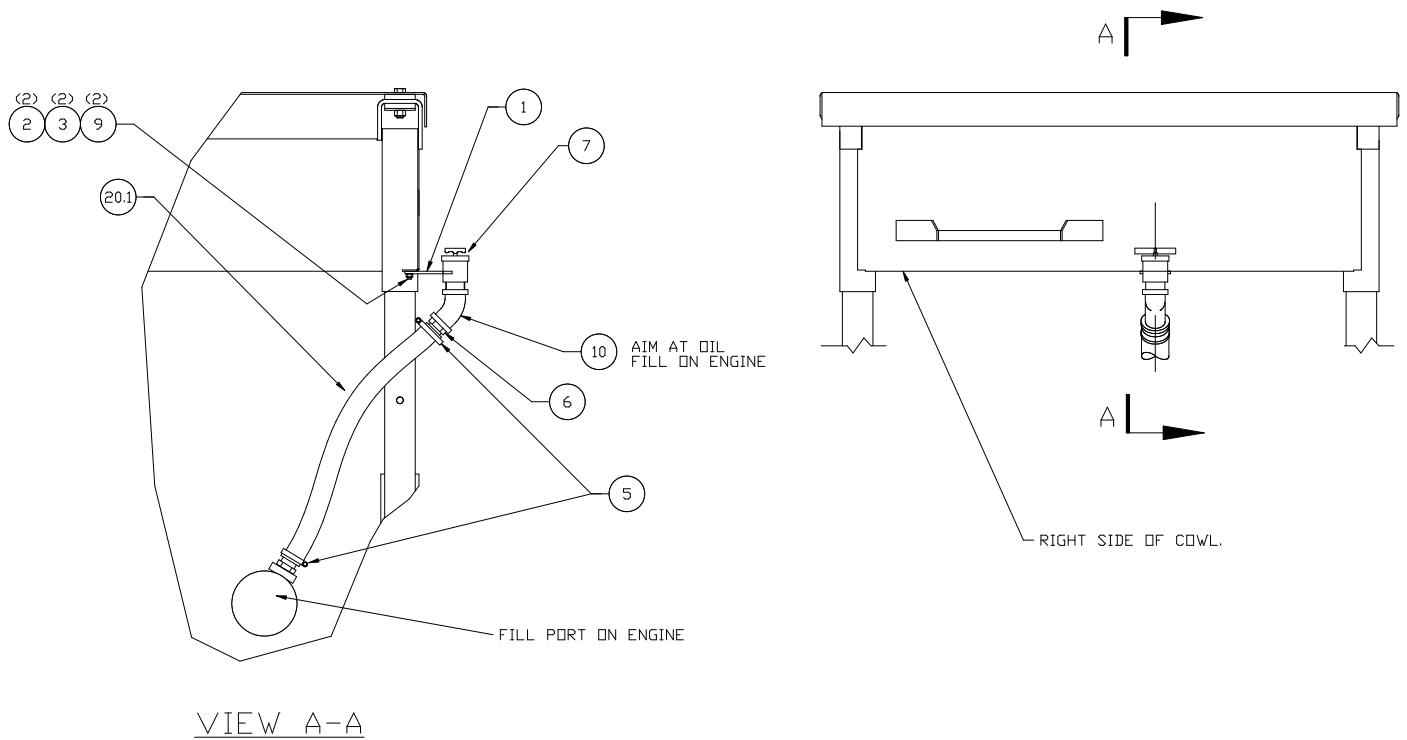

Engine Oil Fill

Item	Part No.	Qty	Description	Item	Part No.	Qty	Description
	580644		Engine Oil Fill				
1	561143	1	. Bracket Weldment	7	208202	1	. Fuel Cap
2	236572	2	. Stud	9	221767W	2	. Washer
3	223654	2	. Nut	10	252309	1	. Fitting
5	218642	2	. T-Bolt Clamp	20	596854	1	. Kit, Hose
6	220814	1	. Fitting	20.1	215908-46	1	. . Hose, Suction