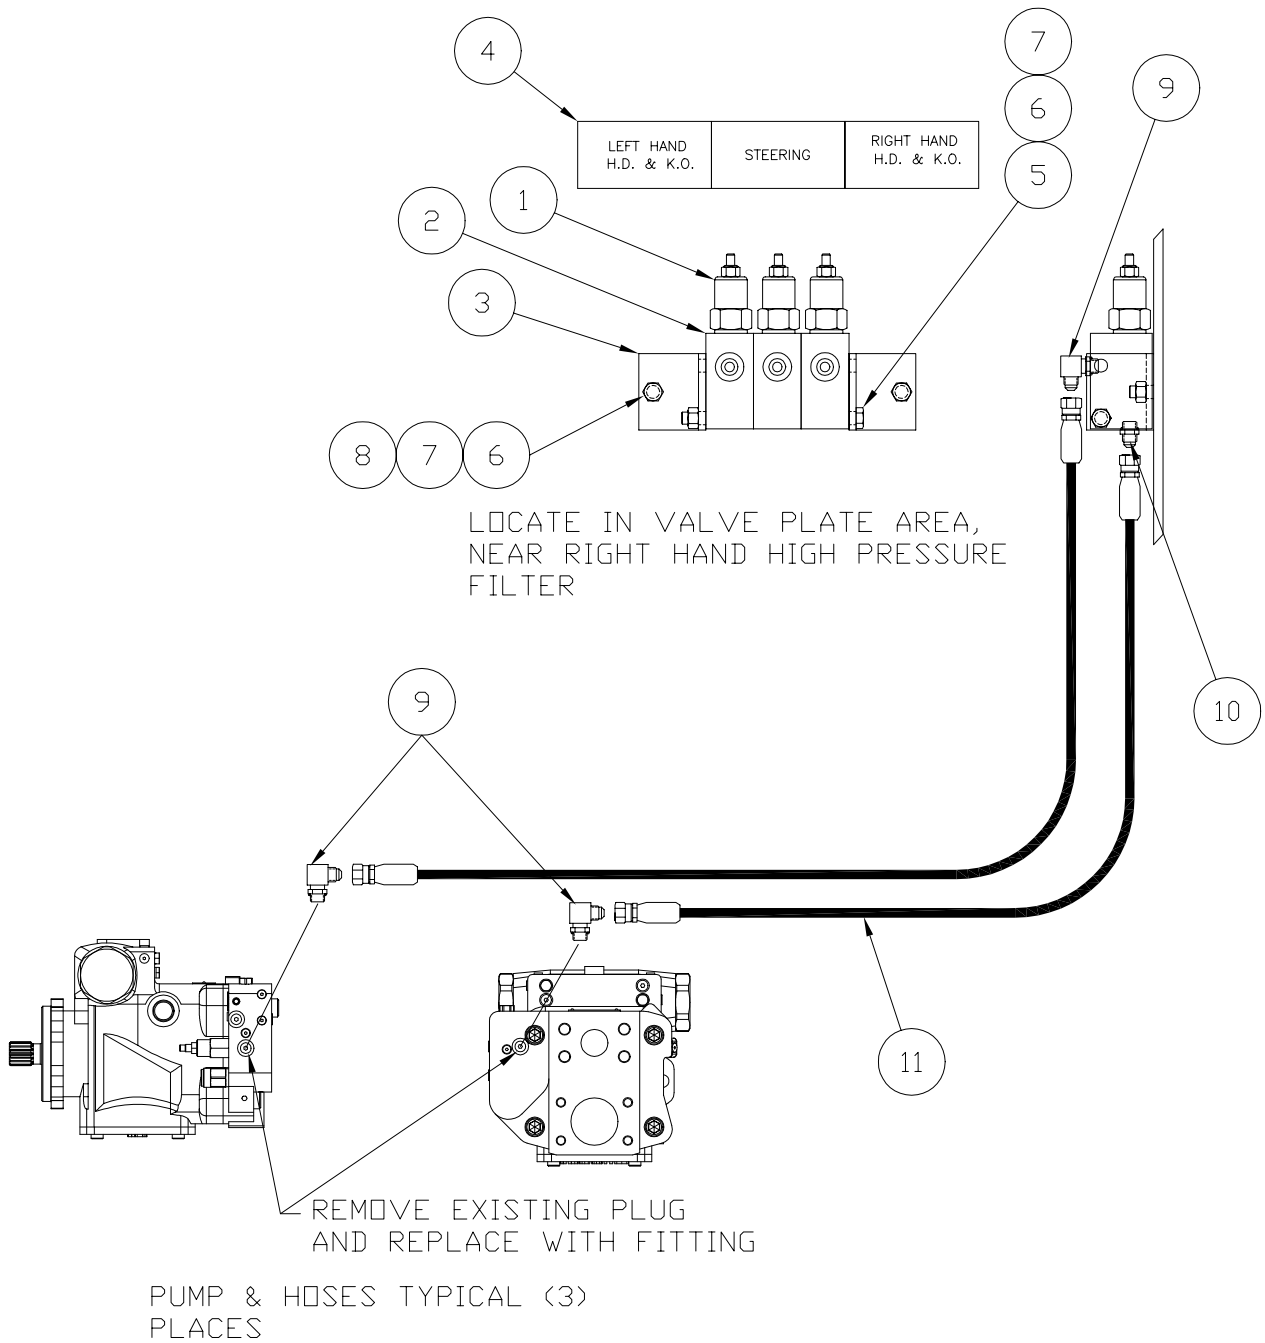

Remote Pump Compensator

Item	Part No.	Qty	Description	Item	Part No.	Qty	Description
	580637		Remote Pump Compensator				
1	250152	3	. Cartridge, Valve	6	R13811190	3	. Nut
	242335	1	. . Seal Kit	7	R13811444	4	. Washer
2	249860	3	. Valve Body	8	R1318360	2	. Stud
3	580638	2	. Bracket	9	209486	9	. Fitting
4	570511	1	. Decal	10	209083	3	. Fitting
5	R13811028	1	. Capscrew	11	208945	6	. Hose Assembly