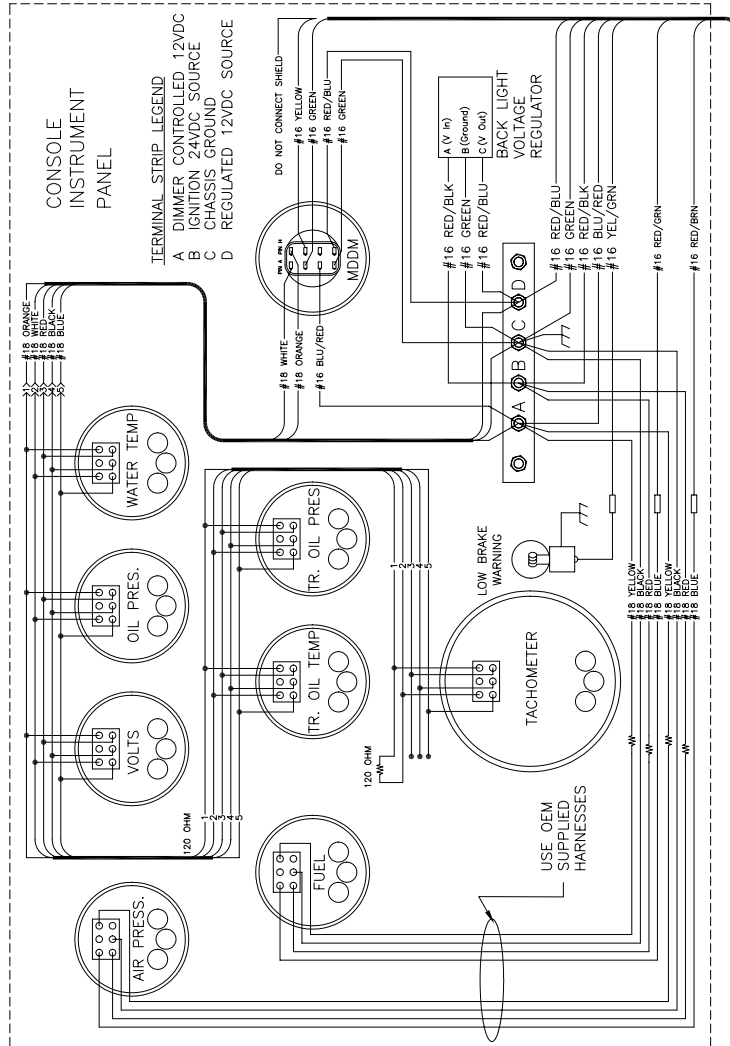

Instrument Panel Assembly

Instrument Panel Assembly

Item	Part No.	Qty	Description	Item	Part No.	Qty	Description
	580634		Instrument Panel Assembly				
1	229881	1	. Terminal Block	13	579353	1	. Decal
2	234495	10	. Capscrew	14	246935	1	. Converter, Voltage
3	224191	10	. Nut, Esna	15	225649	1	. Light, Reducer Panel
4	00103338	4	. Flat Washer	16	578956	6	. Harness, Gauge
5	246934	1	. Gauge, MDDM Unit	17	246930	2	. Latch, Compression
6	246939	1	. Oil Pressure Gauge	18	579155	1	. Bracket
7	246938	1	. Gauge, Coolant Temp	19	249542	1	. Gauge, Press
8	246937	1	. Oil Press Gauge	20	246943	1	. Board, PC
9	246936	1	. Voltmeter Gauge	21	580635	1	. Wire Harness, Instr Panel
10	246940	1	. Gauge, Oil Temp	22	569264	1	. Decal
11	247294	1	. Gauge, Fuel Level	23	520687	1	. Decal
12	246944	1	. Tachometer				