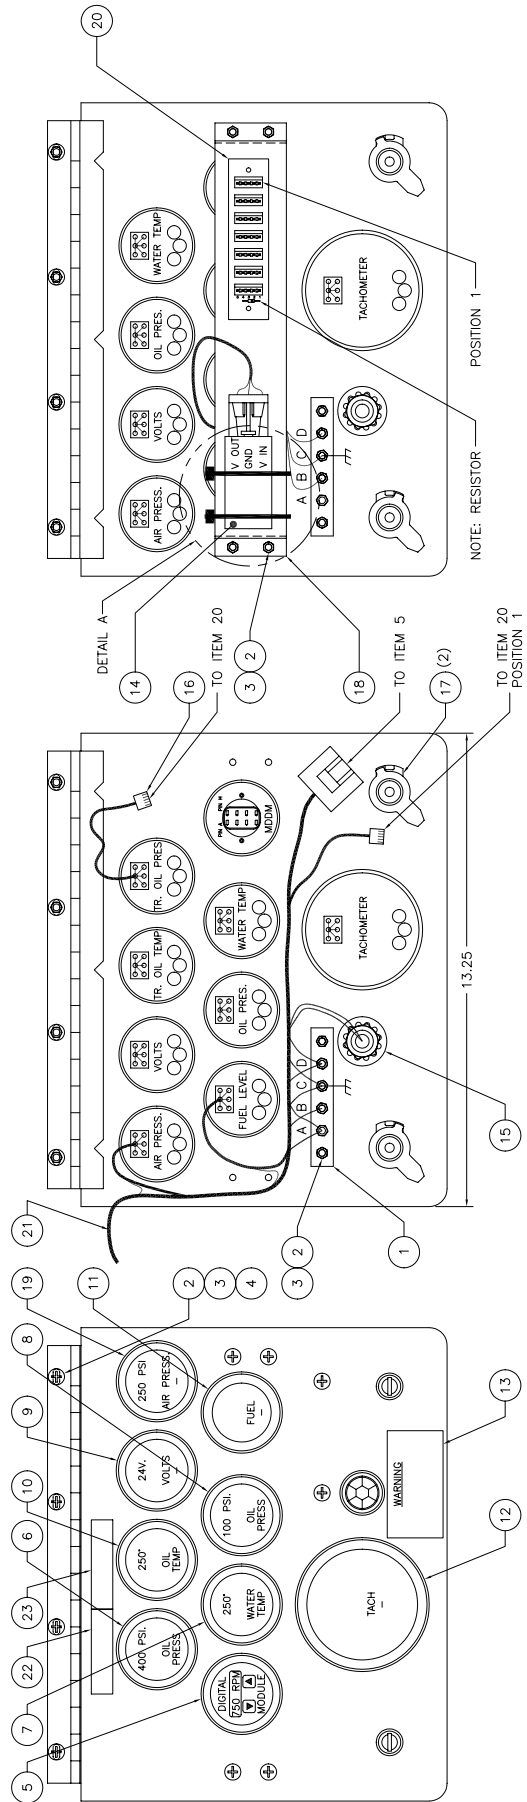

Instrument Panel Assembly

Instrument Panel Assembly

Item	Part No.	Qty	Description	Item	Part No.	Qty	Description
	580634		Instrument Panel Assembly				
1	229881	1	. Terminal Block	13	579353	1	. Decal
2	234495	10	. Capscrew	14	246935	1	. Converter, Voltage
3	224191	10	. Nut, Esna	15	225649	1	. Light, Reducer Panel
4	00103338	4	. Flat Washer	16	578956	6	. Harness, Gauge
5	246934	1	. Gauge, MDDM Unit	17	246930	2	. Latch, Compression
6	246939	1	. Oil Pressure Gauge	18	579155	1	. Bracket
7	246938	1	. Gauge, Coolant Temp	19	249542	1	. Gauge, Press
8	246937	1	. Oil Press Gauge	20	246943	1	. Board, PC
9	246936	1	. Voltmeter Gauge	21	580635	1	. Wire Harness, Instr Panel
10	246940	1	. Gauge, Oil Temp	22	569264	1	. Decal
11	247294	1	. Gauge, Fuel Level	23	520687	1	. Decal
12	246944	1	. Tachometer				