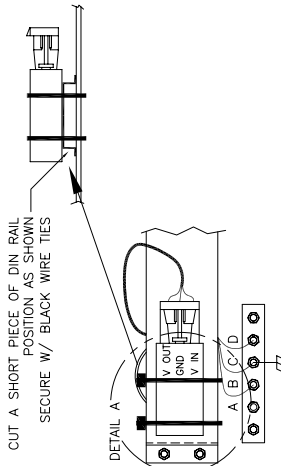

Instrument Panel Assembly

Instrument Panel Assembly

Item	Part No.	Qty	Description	Item	Part No.	Qty	Description
	580634		Instrument Panel Assembly				
1	229881	1	. Terminal Block	13	579353	1	. Decal
2	234495	10	. Capscrew	14	246935	1	. Converter, Voltage
3	224191	10	. Nut, Esna	15	225649	1	. Light, Reducer Panel
4	00103338	4	. Flat Washer	16	578956	6	. Harness, Gauge
5	246934	1	. Gauge, MDDM Unit	17	246930	2	. Latch, Compression
6	246939	1	. Oil Pressure Gauge	18	579155	1	. Bracket
7	246938	1	. Gauge, Coolant Temp	19	249542	1	. Gauge, Press
8	246937	1	. Oil Press Gauge	20	246943	1	. Board, PC
9	246936	1	. Voltmeter Gauge	21	580635	1	. Wire Harness, Instr Panel
10	246940	1	. Gauge, Oil Temp	22	569264	1	. Decal
11	247294	1	. Gauge, Fuel Level	23	520687	1	. Decal
12	246944	1	. Tachometer				