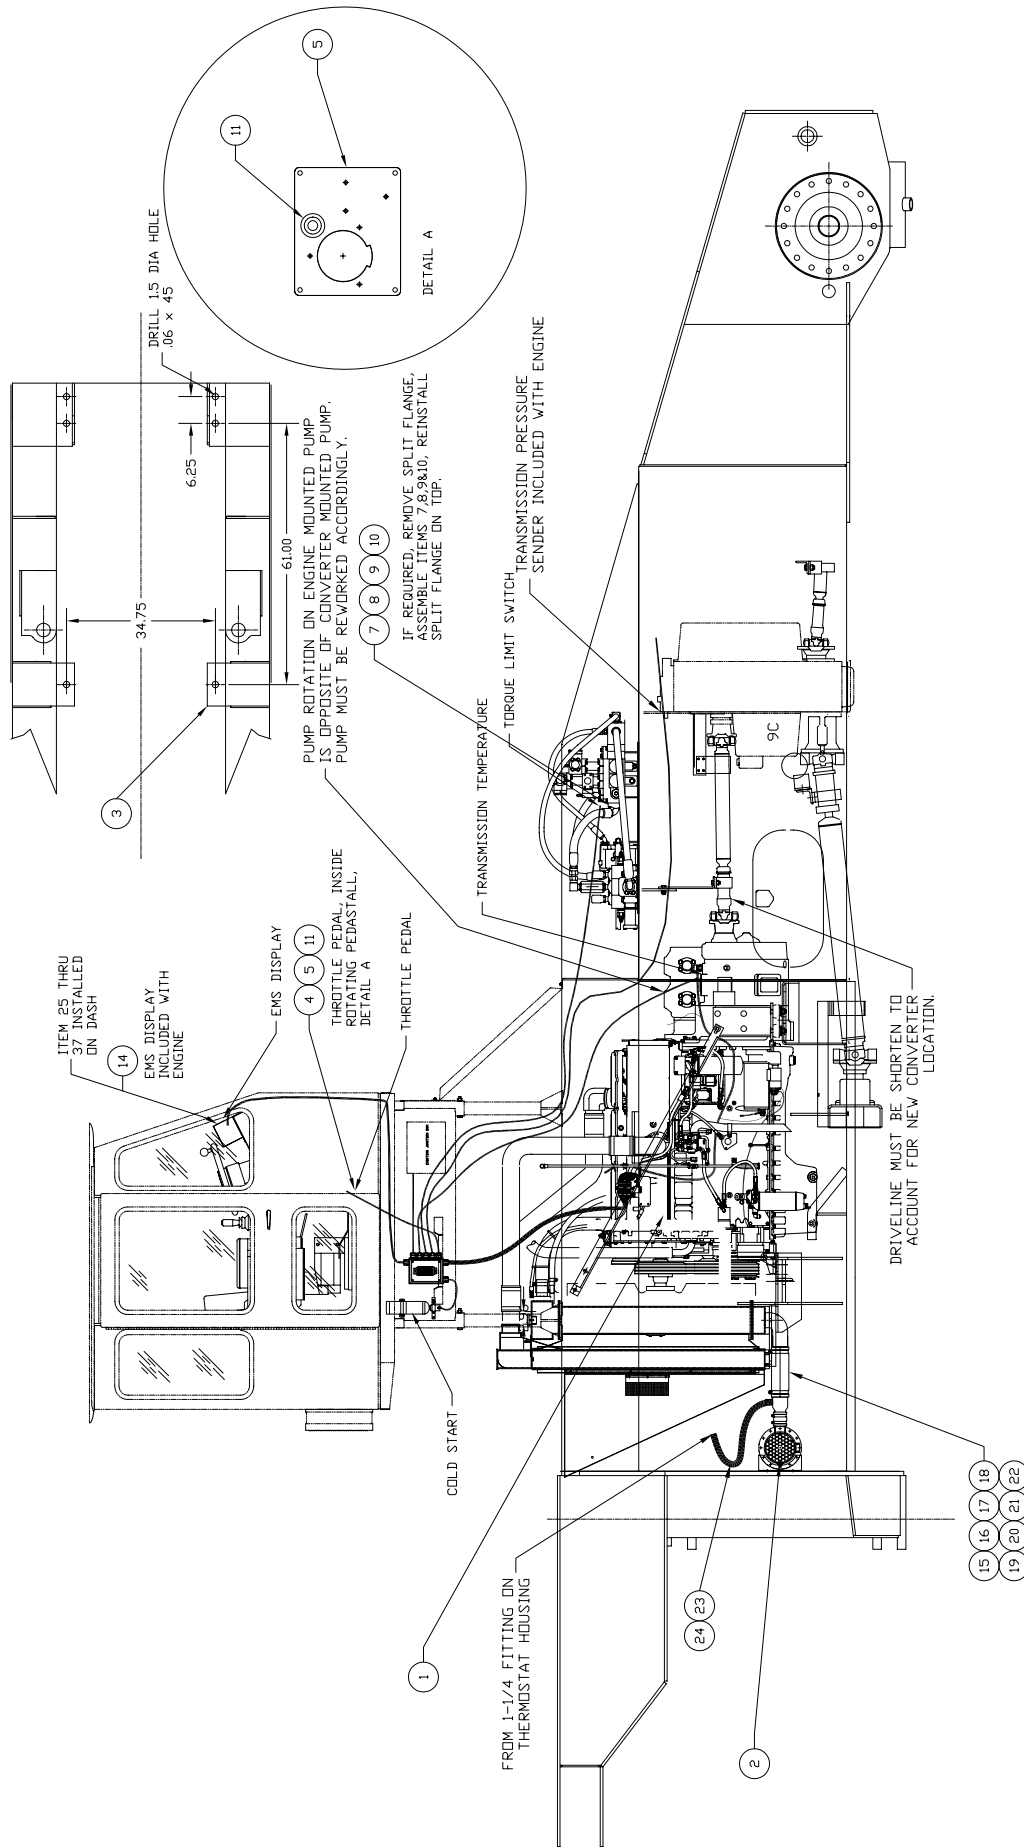

Repower Kit

Repower Kit

Item	Part No.	Qty	Description	Item	Part No.	Qty	Description
	580593		Repower Kit				
1	* 580608	1	. Power Unit	21	219460	1'	. Hose, Radiator
2	* 243830	1	. Transmission Cooler	22	225370	2	. T-Bolt Clamp
3	572764	2	. Motor Mt Weldment	23	226065	12'	. Hose, Radiator
4	* 243342	1	. Pedal, Electronic Throttle	24	218642	2	. T-Bolt Clamp
5	576686	1	. Mounting Plate	25	243633	1	. Horn
7	577392	1	. Switch ,Press	26	576684	1	. Decal
8	576726	1	. Flange,Gauge Port	27	243472	1	. Symbol, Switch
9	224814	4	. Capscrew	28	236488	2	. Switch, On/Off/On
10	203446	1	. O-Ring	29	234737	3	. Housing, Socket
11	243685	1	. Grommet, Rubber	30	234738	3	. Housing, Socket
13	* 577129	1	. Junction Box Assembly	31	235217	14	. Connector, Female
14	577139	1	. Box Weldment,Instr	32	234740	1	. Frame,Mtg
15	577975	1	. Fitting	33	236504	1	. Lens, Green
16	576757	1	. Elbow, Reducer	35	234736	1	. Switch, 24V
17	211807	2'	. Hose, Radiator		234508	1	. . Socket
18	207146	2	. T-Bolt Clamp		236901	1	. . .Bulb
19	211791	4'	. Hose, Radiator	36	576852	1	. Decal
20	225369	4	. T-Bolt Clamp	37	576848	1	. Decal